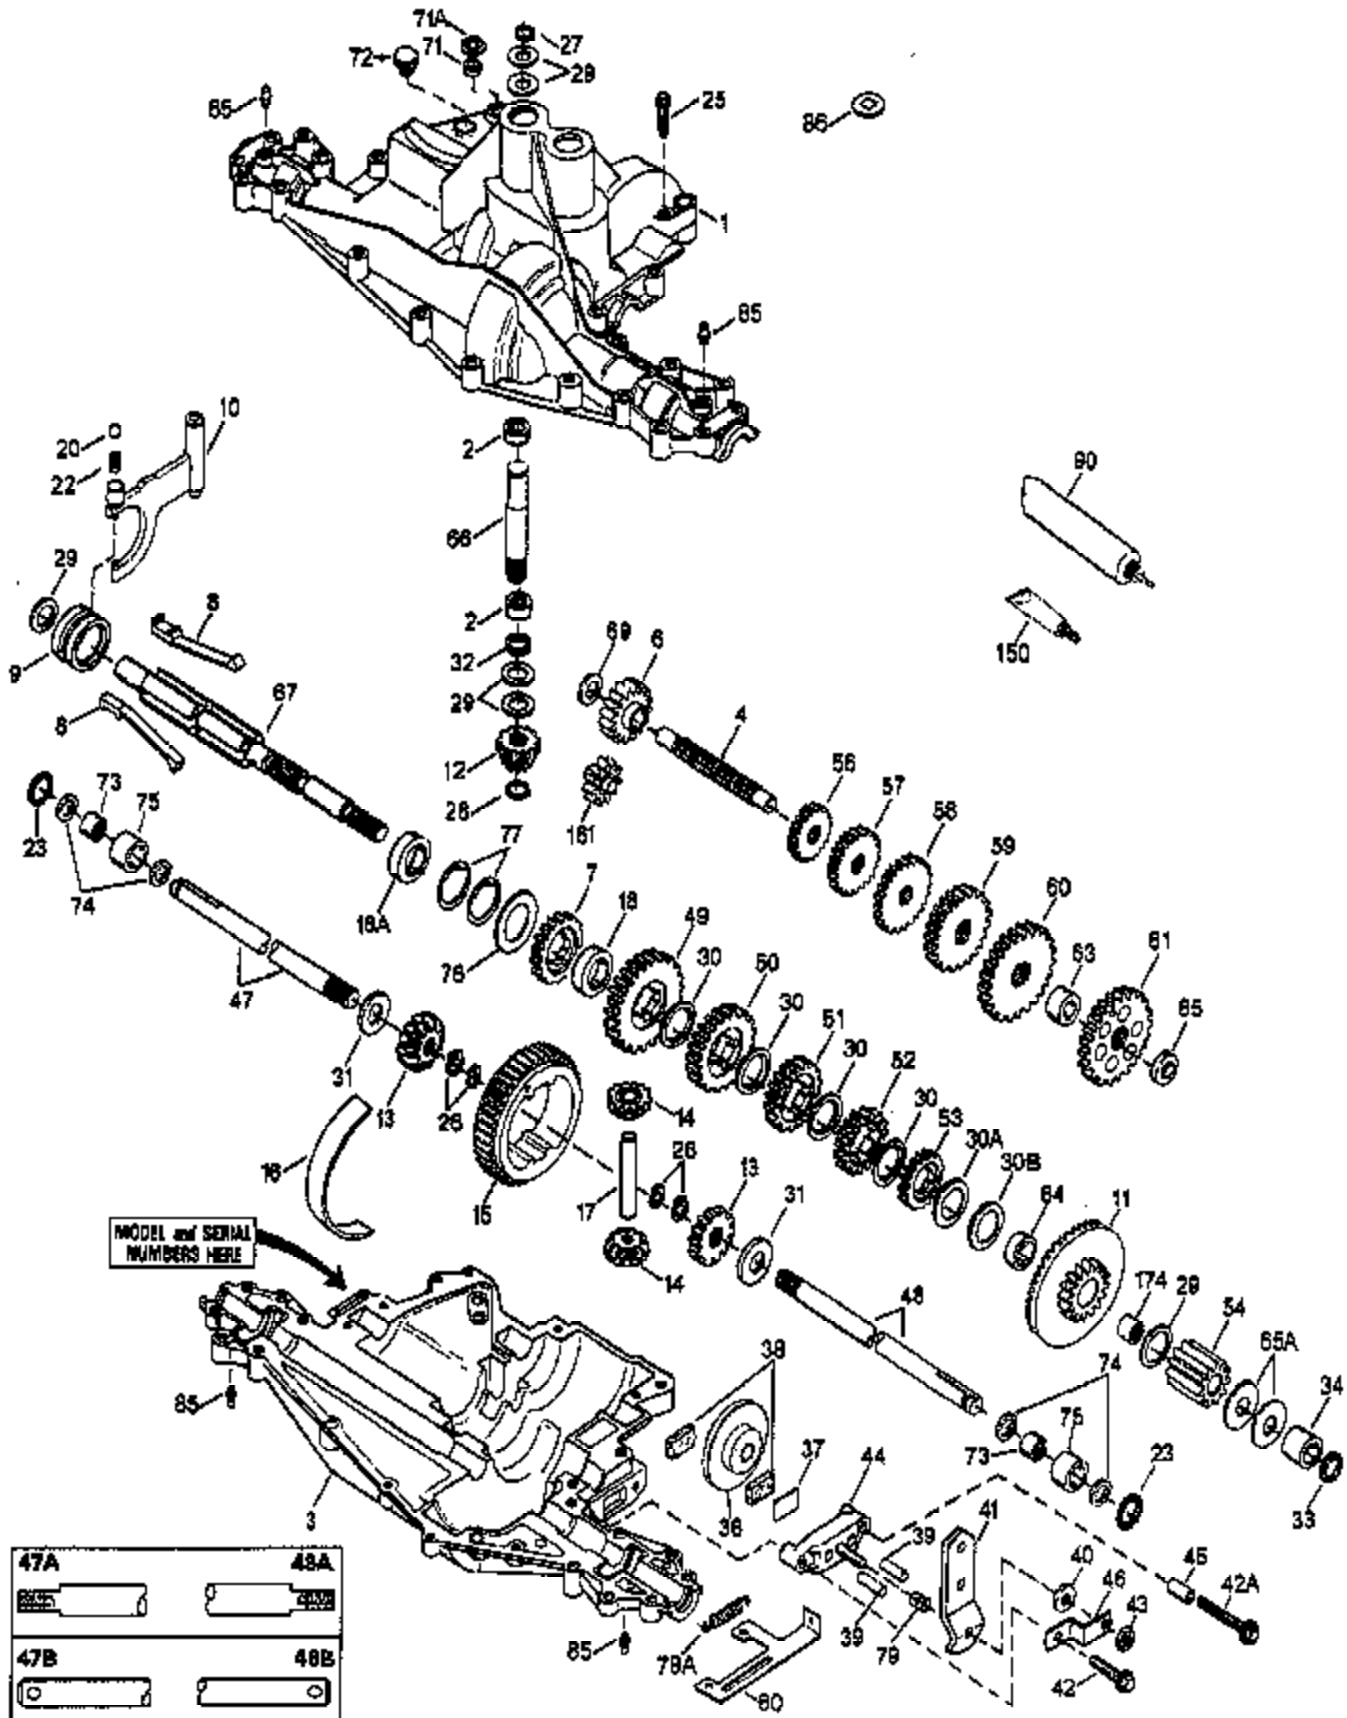

ILLUSTRATION SHOWS TYPICAL PARTS ONLY. ORDER BY PART NUMBER. PARTS NOT LISTED ARE SUPPLIED BY OEM.

Ref #	Part Number	Qty	Description
1	772117	1	Transaxle Cover
2	780086A	2	Needle Bearing .625 ID
3	770110	1	Transaxle Case
4	776300	1	Countershaft
6	778281	1	Spur Gear (16 teeth)
7	778122A	1	Spur Gear (22 teeth)
8	792160	4	Shift Key
9	784373	1	Shift Collar
10	784365	1	Shift Rod & Fork
11A	778290A	1	Bevel Gear & Bearing (Incl. 174)
12	778262	1	Bevel Pinion (14 teeth)
13	778368	2	Bevel Gear (13 teeth) (Incl. 14)
14	778368	2	Bevel Pinion (13 teeth) (Incl. 13)
15	778260	1	Ring Gear (43 teeth)
16	786150	1	Bearing Strip
17	786139	1	Drive Pin
18	786147	1	Neutral Sleeve Spacer .453L
20	792139	1	Steel Ball 3/8" DIA
22	792142	1	Spring
23	788061	2	Seal Ring
25	792073A	17	Screw 1/4-20 x 1-1/4"
26	792125	4	Retaining Ring
27	792035	1	Retaining Ring
28	788040	1	Retaining Ring
29	780072	5	Thrust Washer .627 ID x .031 W
30	780108	2	Cup Washer 1.127 ID x .032 W
30A	780145	1	Flat Washer 1.127 ID x .032 W
30B	780178	1	Flat Washer .835 ID x .031 W
31	780001	2	Flat Washer .750 ID x .56 W
32	792001	1	"O" Ring .607 ID
33	788076	1	"O" Ring .530 ID
34	780159	1	Bushing .5635
36	790071	1	Brake Disk
37	790007	1	Brake Pad Plate
38	799021	2	Brake Pad (pkg of 2)
39	786026	2	Dowel Pin 5/16" x 3/4"
40	792076A	1	Flat Washer .312 ID x .059 W
41	790045	1	Brake Lever
42	792073A	2	Screw 1/4-20 x 1-1/4"
43	792075	1	Locknut 5/16-24
44	790025	1	Brake Pad Holder
46	786086	1	Brake Lever Bracket
47B	774922	1	Axle (16-3/16" long)
48B	774923	1	Axle (11" long)
49	778250	1	Spur Gear (27 teeth)
50	778151	1	Spur Gear (15 teeth)
51	778273	1	Spur Gear (19 teeth-steel)
54	778263	1	Spur Gear (11 teeth)
56	778249	1	Spur Gear (23 teeth)
57	778125	1	Spur Gear (35 teeth)
58	778129A	1	Spur Gear (30 teeth)
61	778265	1	Spur Gear (34 teeth)
63	786158	1	Spacer .765 x .937
64	786072	1	Spacer 1-3/8" x 3/8"
65	780162	1	Thrust Washer .703 ID x .091 W
65A	780160	2	Thrust Washer .563 ID x .031 W