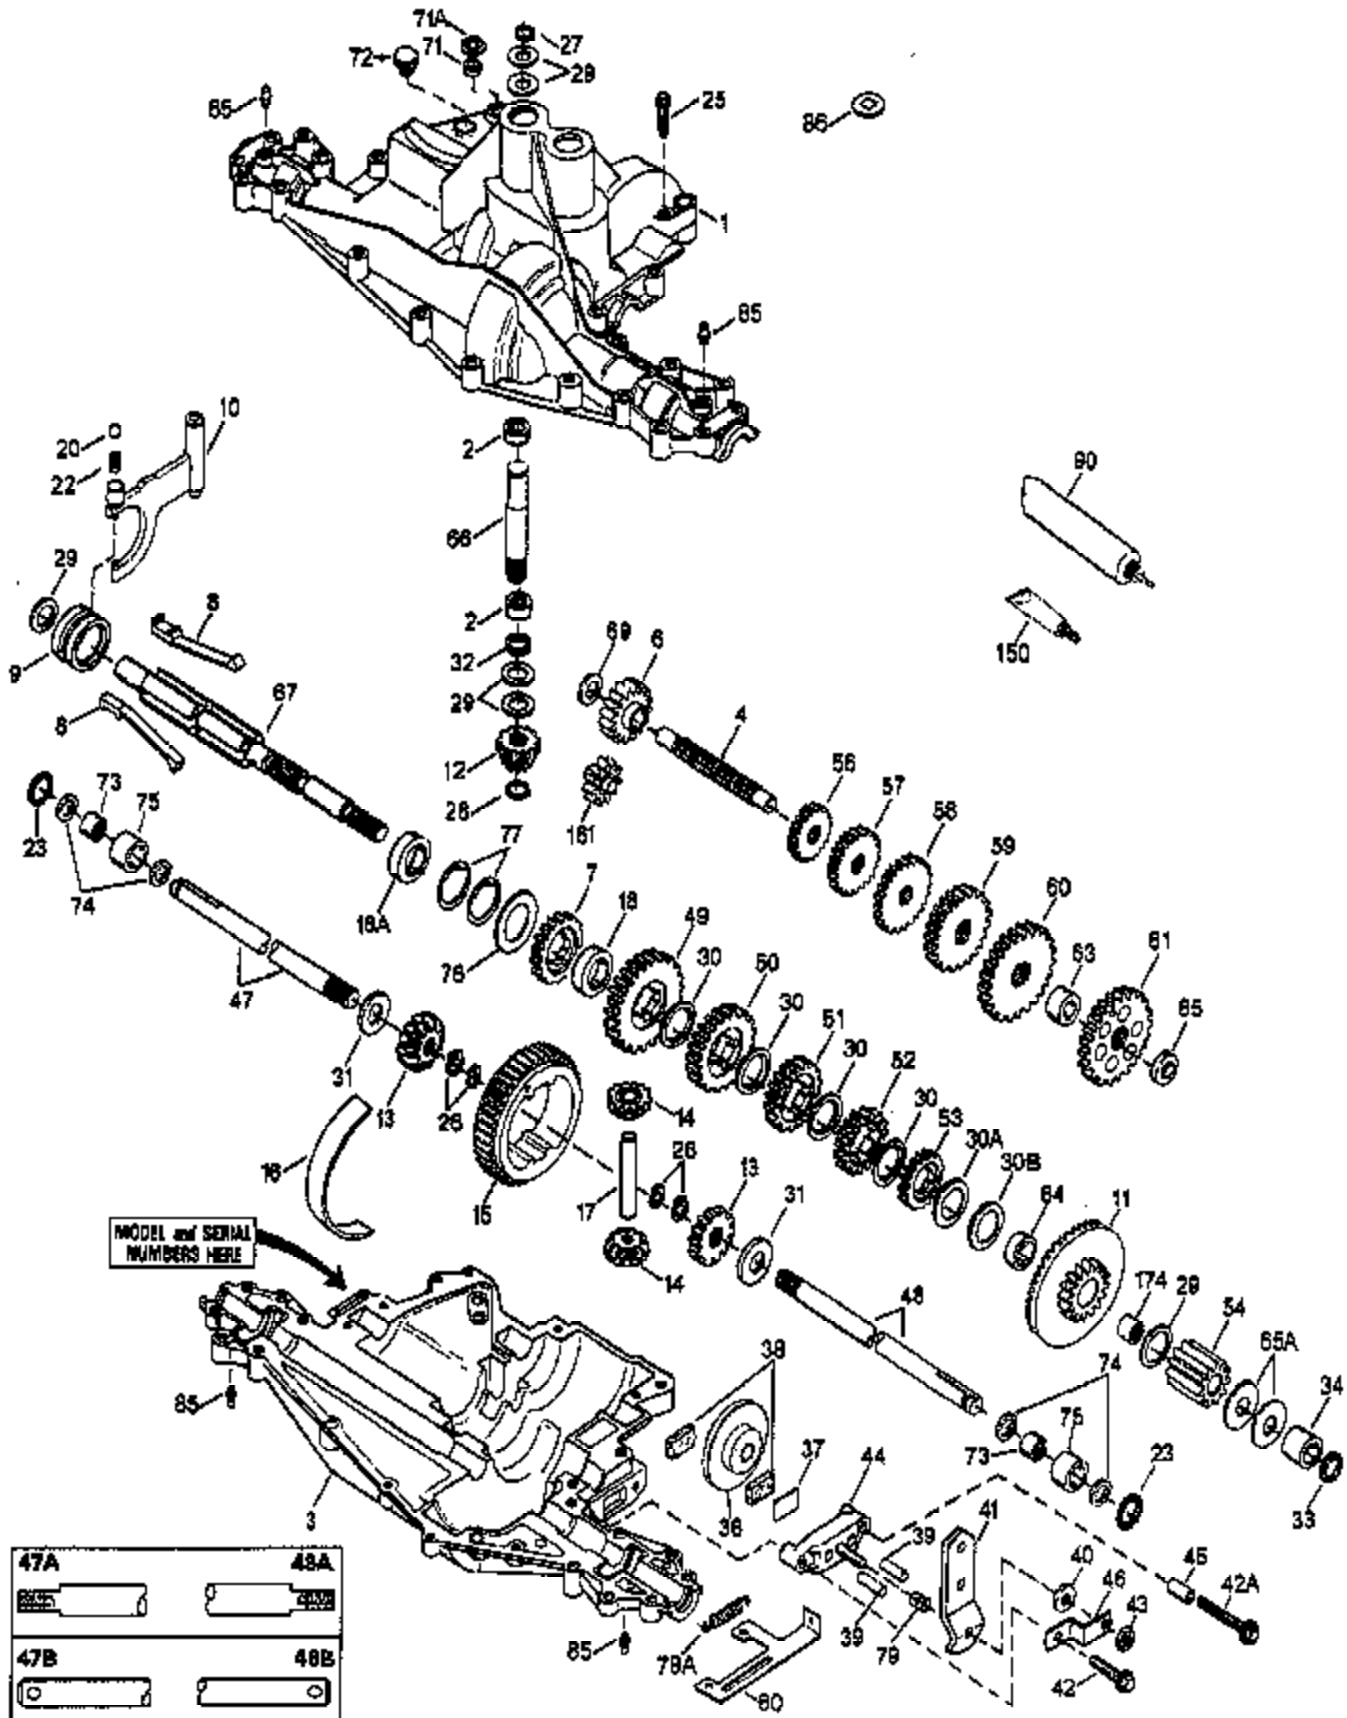

ILLUSTRATION SHOWS TYPICAL PARTS ONLY. ORDER BY PART NUMBER. PARTS NOT LISTED ARE SUPPLIED BY OEM.

Ref #	Part Number	Qty	Description
1	772113	1	Transaxle Cover
2	780086A	2	Needle Bearing
3	770110	1	Transaxle Case
4	776300	1	Countershaft
6	778281	1	Spur Gear (16 teeth)
7	778122A	1	Spur Gear (22 teeth)
8	792160	4	Shift Key
9	784373	1	Shift Collar
10	784365	1	Shift Rod & Fork
11	778261	1	Bevel Gear & Bearing (Incl. 174)
12	778262	1	Bevel Pinion (14 teeth)
13	778368	2	Bevel Gear (13 teeth)
14	778368	2	Differential Pinion
15	778260	1	Ring Gear
16	786150	1	Bearing Strip
17	786139	1	Drive Pin
18A	786159	1	Neutral Spacer
18	786147	1	Neutral Spacer
20	792077A	1	Ball, 5/16" dia.
22	792079	1	Spring
23	788061	2	Seal Ring
25	792073A	17	Screw, 1/4-20 x 1-1/4"
26	792125	4	Retaining Ring
27	792035	1	Retaining Ring
28	788040	1	Retaining Ring
29	780072	6	Washer
30	780108	3	Washer
31	780001	2	Washer
32	792001	1	"O" Ring
33	788076	1	"O" Ring
34	780159	1	Bushing
36	790071	1	Brake Disk
37	790007	1	Brake Pad Plate
38	799021	2	Brake Pad (pkg of 2)
39	786026	2	Dowel Pin
40	792076A	1	Washer
41A	790045	1	Brake Lever
42	792073A	2	Screw, 1/4-20 x 1-1/4"
43	792075	1	Locknut, 5/16-24
44	790025	1	Brake Pad Holder
46	786086	1	Brake Lever Bracket
46A	790063A	1	Brake Bracket
47	774747	1	Axle (16-1/4" long)
48	774888	1	Axle (11" long)
49	778239	1	Spur Gear (32 teeth)
50	778250	1	Spur Gear (27 teeth)
51	778123A	1	Spur Gear (25 teeth)
52	778122A	1	Spur Gear (22 teeth)
54	778263	1	Spur Gear (11 teeth)
56	778240	1	Spur Gear (18 teeth)
57	778249	1	Spur Gear (23 teeth)
58	778127A	1	Spur Gear (25 teeth)
59	778128A	1	Spur Gear (28 teeth)
61	778265	1	Spur Gear (34 teeth)
65A	780160	2	Washer
65	780162	1	Washer