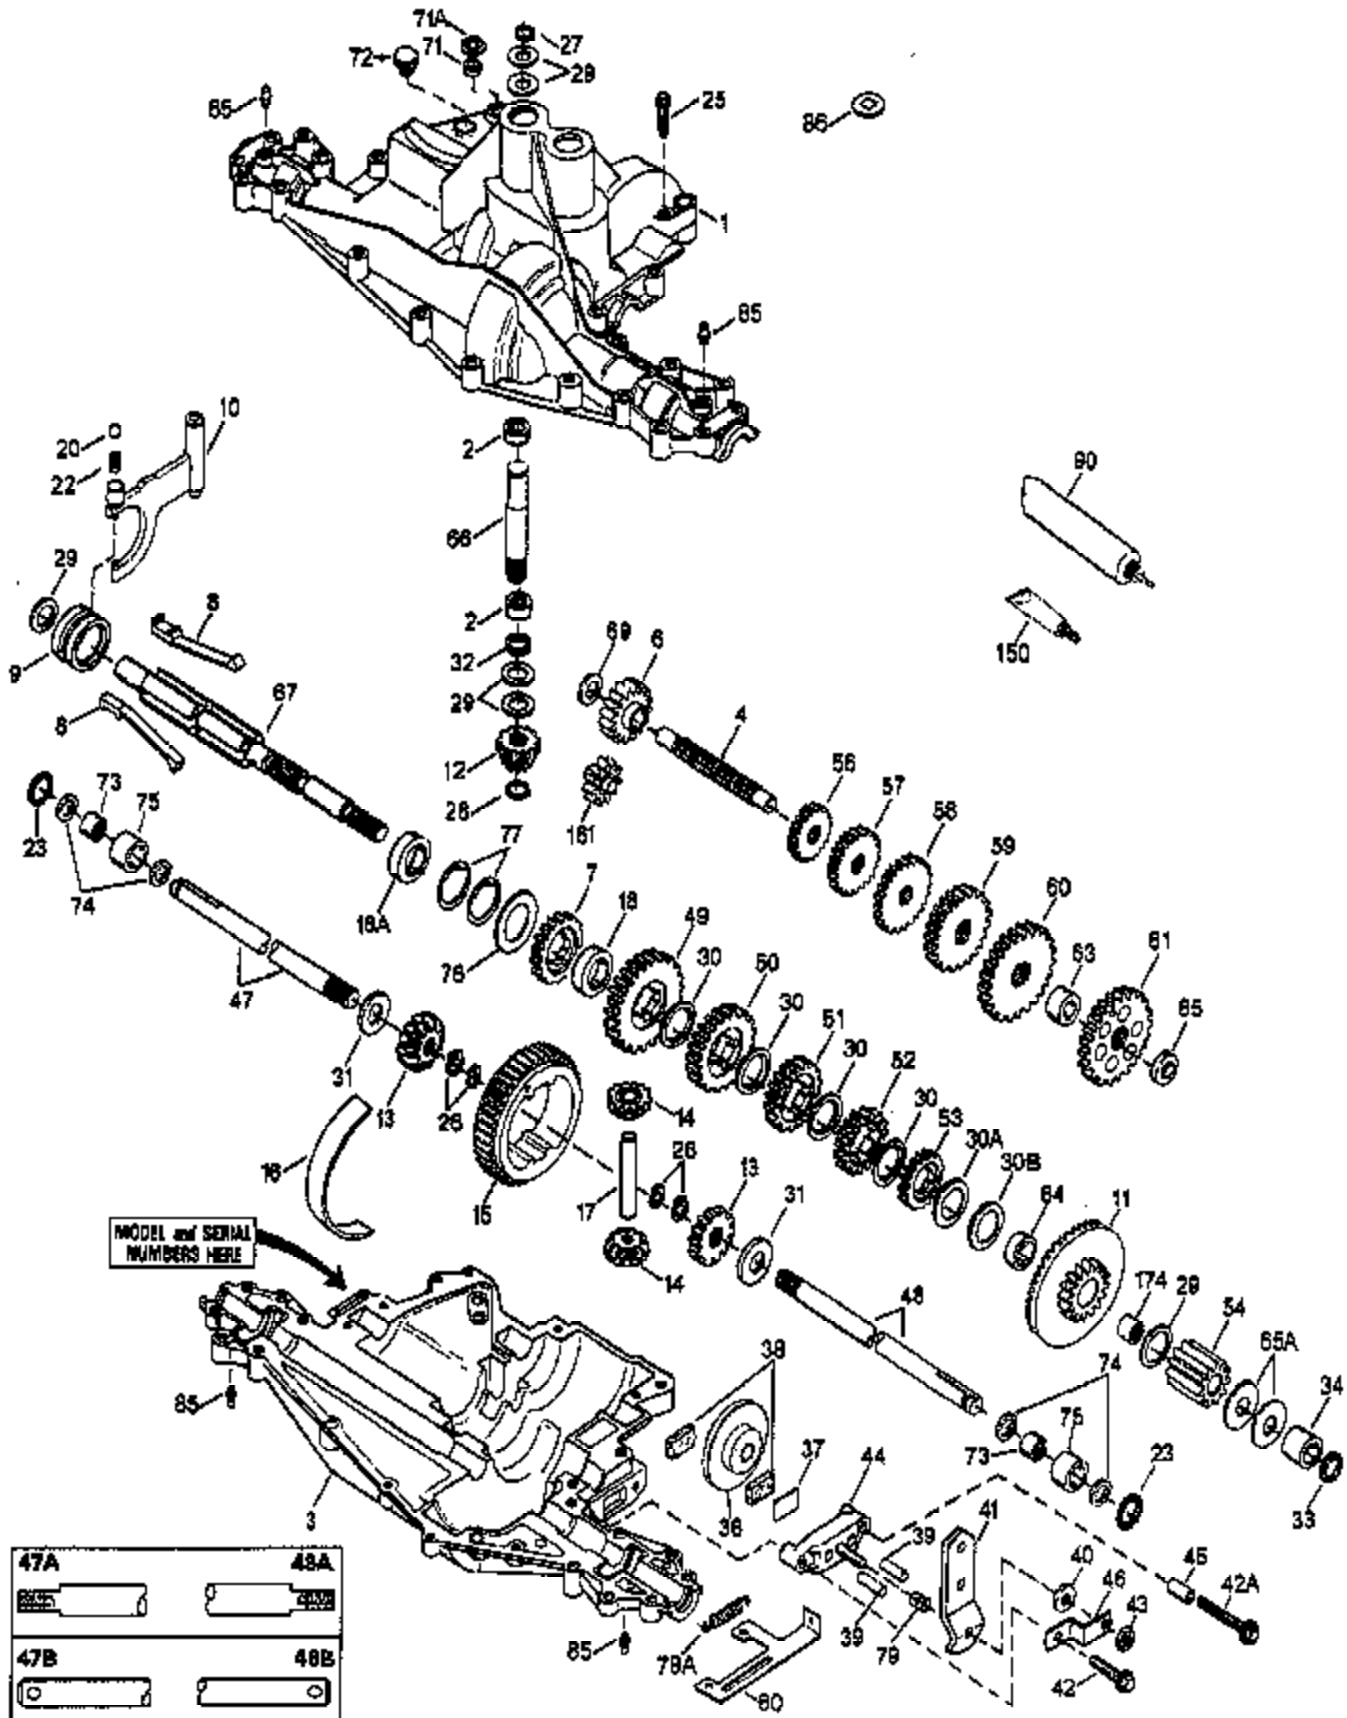

ILLUSTRATION SHOWS TYPICAL PARTS ONLY. ORDER BY PART NUMBER. PARTS NOT LISTED ARE SUPPLIED BY OEM.

Ref #	Part Number	Qty	Description
1	772128	1	Transaxle Cover
2	780086A	2	Needle Bearing
3	770110	1	Transaxle Case
4	776300	1	Countershaft
6	778281	1	Spur Gear (16 teeth)
7	778122A	1	Spur Gear (22 teeth)
8	792160	4	Shift Key
9	784352	1	Shift Collar
10	784370	1	Shift Rod & Fork
11	778261	1	Bevel Gear & Bearing(44/16 teeth)(Inc l.174)
12	778262	1	Bevel Pinion (14 teeth)
13	778221	2	Bevel Gear (16 teeth)
14	778068	2	Differential Pinion
15	778260	1	Ring Gear
16	786150	1	Bearing Strip
17	786139	1	Drive Pin
18	786147	1	Neutral Spacer
20	792139	1	Steel Ball, 3/8" dia.
22	792142	1	Spring
23	788061	2	Seal Ring
25	792073A	17	Screw, 1/4-20 x 1-1/4"
26	792125	4	Retaining Ring
27	792035	1	Retaining Ring
28	788040	1	Retaining Ring
29	780072	6	Washer
30	780108	3	Washer
30A	780145	1	Washer
31	780001	2	Washer
32	792001	1	"O" Ring
33	788076	1	"O" Ring
34	780159	1	Bushing
36	790071	1	Brake Disk
37	790007	1	Brake Pad Plate
38	799021	1	Brake Pad (pkg of 2)
39	786026	2	Dowel Pin
40	792076A	1	Wsher
41	790045	1	Brake Lever
42	792073A	2	Screw, 1/4-20 x 1-1/4"
43	792075	1	Locknut, 5/16-24
44	790025	1	Brake Pad Holder
46	786086	1	Brake Lever Bracket
47	774869	1	Axle (16-13/16" long)
48	774688	1	Axle (11-5/8" long) (Incl. 2 of 26)
49	778125	1	Spur Gear (35 teeth)
50	778250	1	Spur Gear (27 teeth)
51	778313	1	Spur Gear (19 teeth)
52	778121A	1	Spur Gear (20 teeth)
54	778263	1	Spur Gear (11 teeth)
56	778151	1	Spur Gear (15 teeth)
57	778249	1	Spur Gear (23 teeth)
58	778314	1	Spur Gear (21 teeth)
59	778129A	1	Spur Gear (30 teeth)
61	778265	1	Spur Gear (34 teeth)
65	780162	1	Washer
65A	780160	2	Washer
66	776299	1	Input Shaft