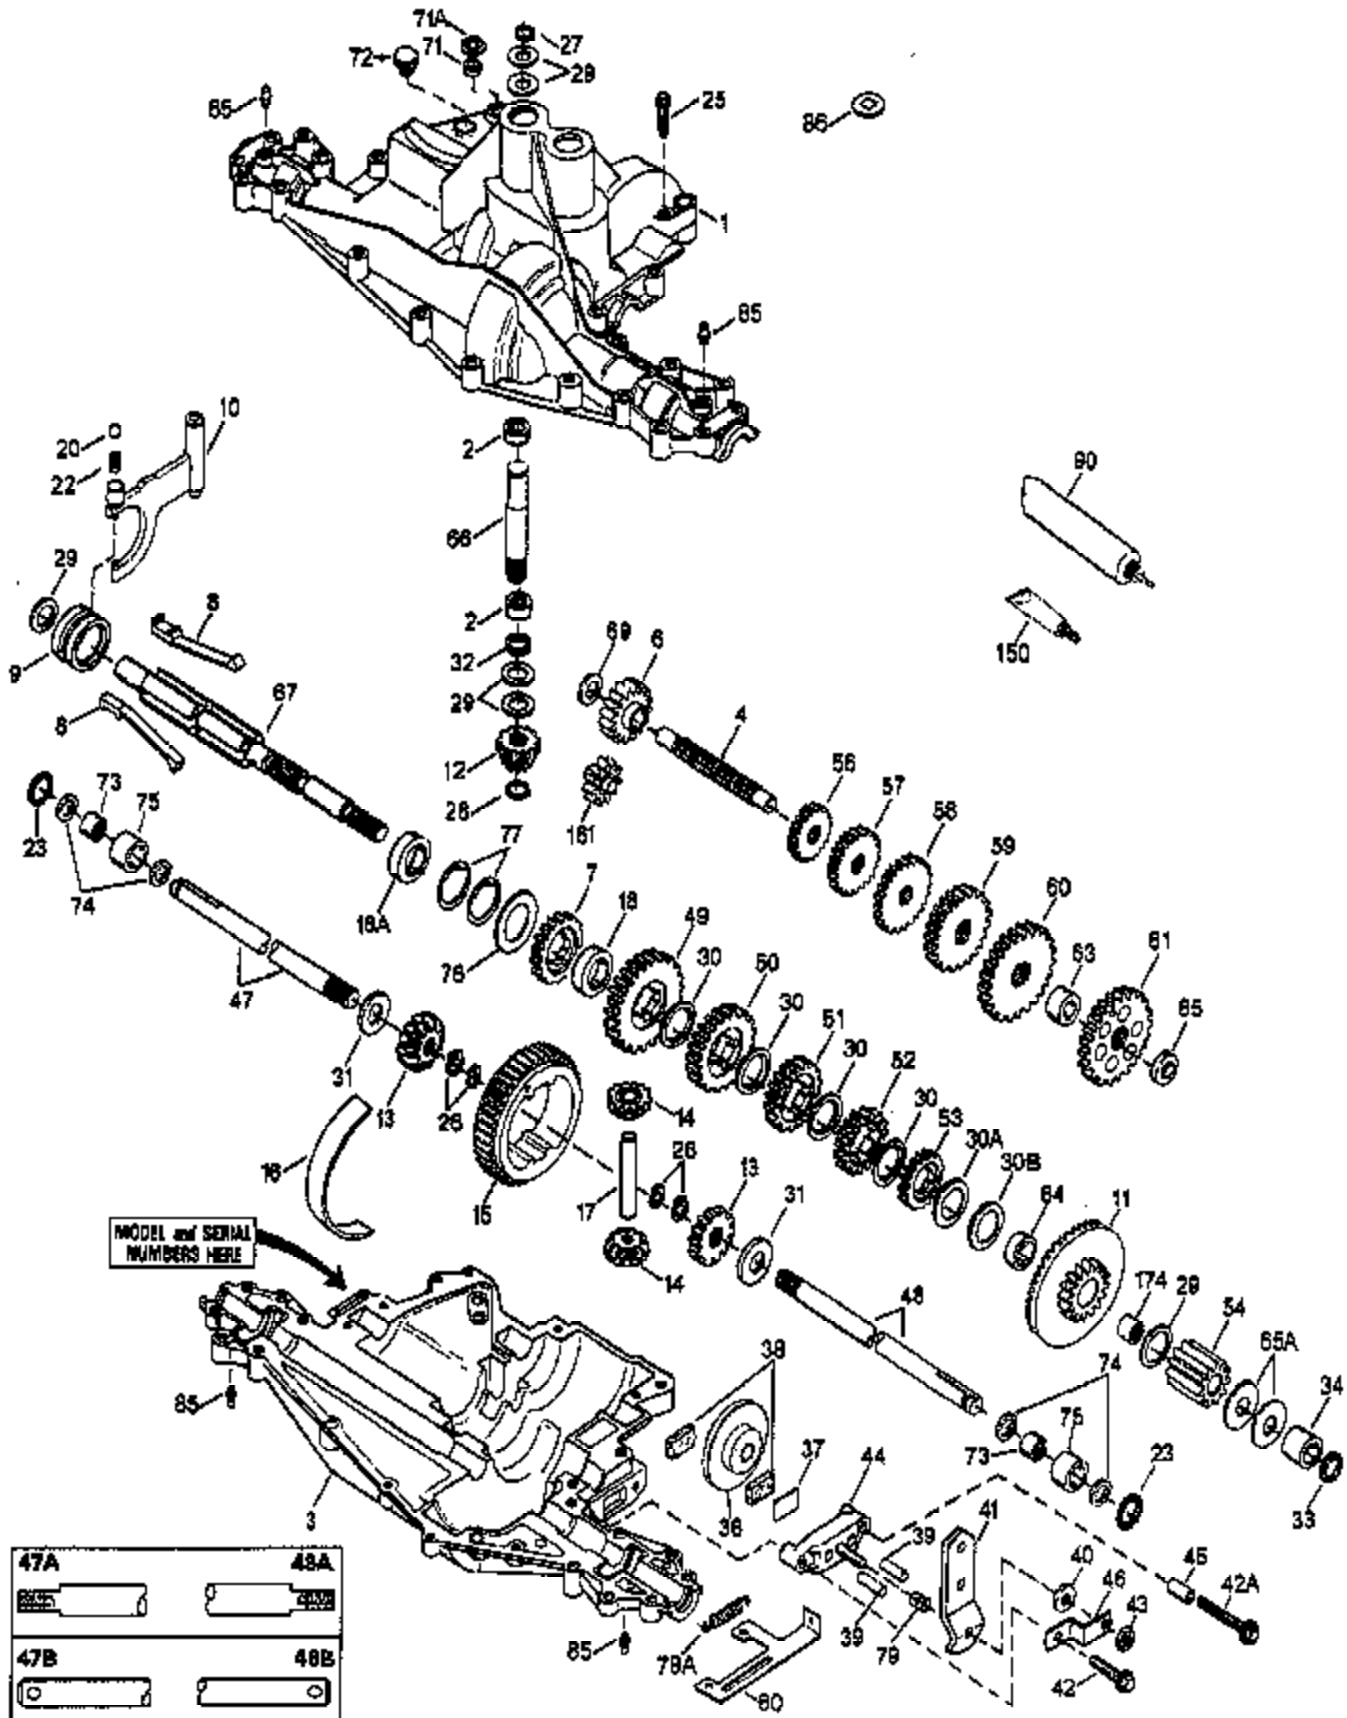

ILLUSTRATION SHOWS TYPICAL PARTS ONLY. ORDER BY PART NUMBER. PARTS NOT LISTED ARE SUPPLIED BY OEM.

Ref #	Part Number	Qty	Description
1	772135	1	Transaxle Cover
2	780086A	2	Needle Bearing
3	770110	1	Transaxle Case
4	776300	1	Countershaft
6	778281	1	Spur Gear (16 teeth)
7	778122A	1	Spur Gear (22 teeth)
8	792160	4	Shift Key
9	784352	1	Shift Collar
10	784365A	1	Shift Rod & Fork
11	778261	1	Bevel Gear & Bearing (Incl. 174)
12	778262	1	Bevel Pinion (14 teeth)
13	778221	2	Bevel Gear (16 teeth)
14	778068	2	Differential Pinion
15	778260	1	Ring Gear
16	786150	1	Bearing Strip
17	786139	1	Drive Pin
18	786147	1	Neutral Spacer
20	792139	1	Steel Ball, 3/8" dia.
22	792142	1	Spring
23	788061	2	Seal Ring
25	792073A	17	Screw, 1/4-20 x 1-1/4"
26	792125	4	Retaining Ring
27	792035	1	Retaining Ring
28	788040	1	Retaining Ring
29	780072	6	Washer
30	780108	3	Washer
30A	780145	1	Washer
31	780001	2	Washer
32	792001	1	"O" Ring
33	788076	1	"O" Ring
34	780159	1	Bushing
36	790071	1	Brake Disk
37	790007	1	Brake Pad Plate
38	799021	2	Brake Pad (pkg. of 2)
39	786026	2	Dowel Pin
40	792076A	1	Washer
41	790077	1	Brake Lever
42	792073A	2	Screw, 1/4-20 x 1-1/4"
43	792075	1	Locknut, 5/16-24
44	790025	1	Brake Pad Holder
46A	790063A	1	Brake Bracket
46	786086	1	Brake Lever Bracket
47	774945	1	Axle (16-15/16" long)
48	774888	1	Axle (11" long)
49	778125	1	Spur Gear (35 teeth)
50	778250	1	Spur Gear (27 teeth)
51	778122A	1	Spur Gear (22 teeth)
52	778273	1	Spur Gear (19 teeth-steel)
54	778263	1	Spur Gear (11 teeth)
56	778151	1	Spur Gear (15 teeth)
57	778249	1	Spur Gear (23 teeth)
58	778128A	1	Spur Gear (28 teeth)
59	778129A	1	Spur Gear (30 teeth)
61	778265	1	Spur Gear (34 teeth)
65	780162	1	Washer
65A	780160	2	Washer