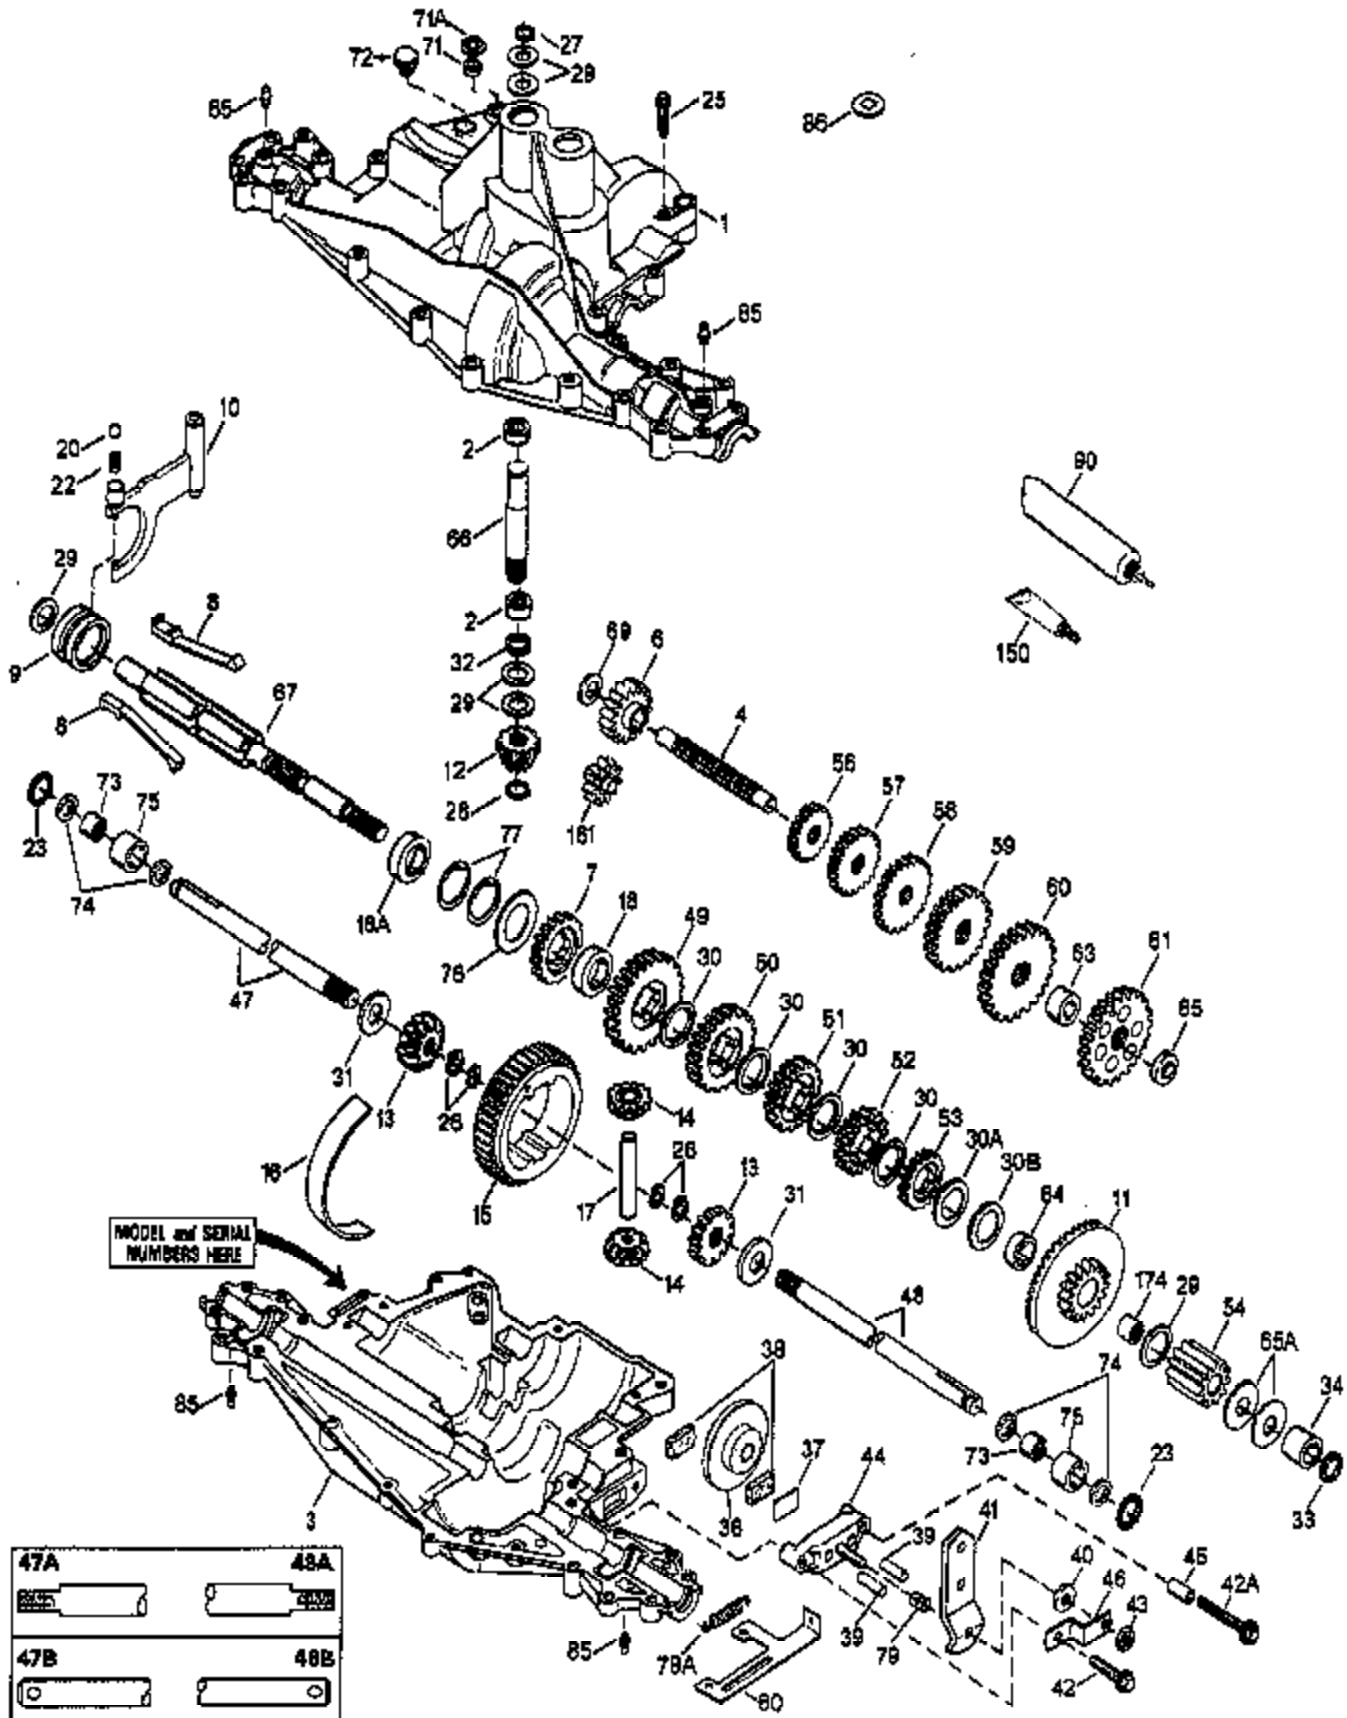

ILLUSTRATION SHOWS TYPICAL PARTS ONLY. ORDER BY PART NUMBER. PARTS NOT LISTED ARE SUPPLIED BY OEM.

Ref #	Part Number	Qty	Description
1	772117	1	Transaxle Cover
2	780086A	2	Needle Bearing .625 ID
3	770114A	1	Transaxle Case (Incl. 85)
4	776300	1	Countershaft
6	778281	1	Spur Gear (16 teeth)
7	778278	1	Spur Gear (22 teeth-steel)
8	792160	4	Shift Key
8A	792047	1	WOODRUFF KEY #9
9	784373	1	Shift Collar
10	784365	1	Shift Rod & Fork
11A	778290A	1	Bevel Gear & Bearing (Incl. 174)
12	778262	1	Bevel Pinion (14 teeth)
13	778368	2	Bevel Gear (19 teeth) (Incl. 14)
14	778368	2	Peerless Bevel Pinion (13 teeth) (Incl. 13)
15	778260	1	Ring Gear (43 teeth)
16	786150	1	Bearing Strip
17	786139	1	Drive Pin
18	786157	1	Spacer 1.130 x .545
20	792139	1	Steel Ball 3/8" DIA
22	792142	1	Spring
23	788061	2	Seal Ring
25	792073A	17	Screw 1/4-20 x 1-1/4"
26	792125	4	Retaining Ring (pkg of 2)
27	792035	1	Retaining Ring
28	788040	1	Retaining Ring
29	780072	5	Thrust Washer .627 ID
30B	780178	1	Flat Washer .835 ID
30	780108	4	Cup Washer 1.127 ID
31	780001	2	Flat Washer .750 ID x .56 W
32	792001	1	"O" Ring .607 ID
33	788076	1	"O" Ring .530 ID
34	780159	1	Bushing .5635
36	790071	1	Brake Disk
37	790007	1	Brake Pad Plate
38	799021	2	Brake Pad (pkg of 2)
39	786026	2	Dowel Pin 5/16" x 3/4"
40	792076A	1	Flat Washer .312 ID x .059 W
41	790047	1	Brake Lever
42	792073A	1	Screw 1/4-20 x 1-1/4"
42A	792085A	1	Screw 1/4-20 x 2-1/4"
43	792075	1	Locknut 5/16-24
44	790025	1	Brake Pad Holder
45	786066	1	Spacer .2625 x 1.0
46	786086	1	Brake Lever Bracket
47	774869	1	Axle (16-13/16" long)
48	774688	1	Axle (11-5/8" long) (Incl. 2 of 26)
49	778125	1	Spur Gear (35 teeth)
50	778250	1	Spur Gear (27 teeth)
51	778122A	1	Spur Gear (22 teeth)
52	778321	1	Spur Gear (19 teeth-steel)
54	778263	1	Spur Gear (11 teeth)
56	778151	1	Spur Gear (15 teeth)
57	778249	1	Spur Gear (23 teeth)
58	778128A	1	Spur Gear (28 teeth)
59	778129A	1	Spur Gear (30 teeth)
61	778265	1	Spur Gear (34 teeth)