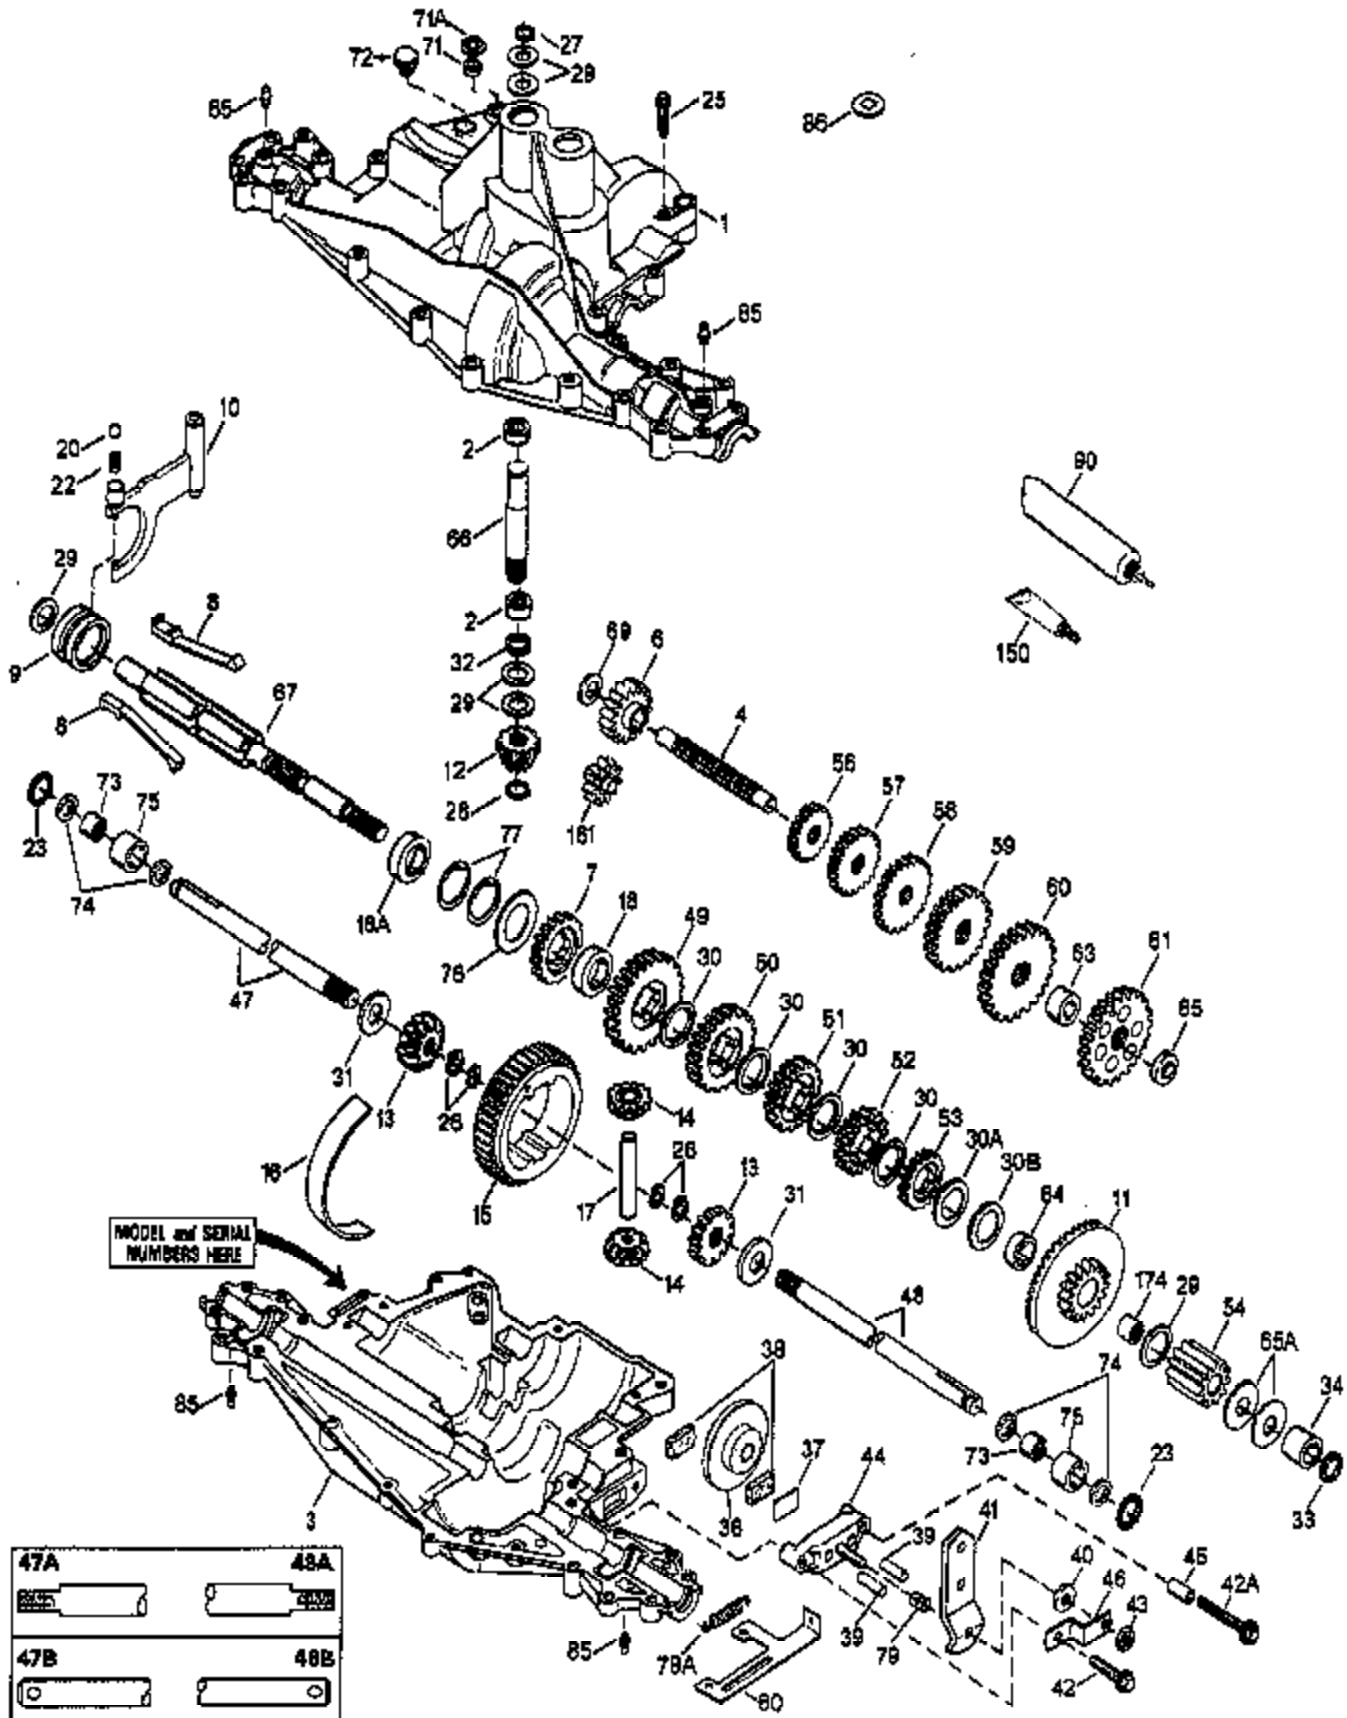

ILLUSTRATION SHOWS TYPICAL PARTS ONLY. ORDER BY PART NUMBER. PARTS NOT LISTED ARE SUPPLIED BY OEM.

Ref #	Part Number	Qty	Description
1	772117	1	Transaxle Cover
2	780086A	2	Needle Bearing .625 ID
3	770114A	1	Transaxle Case (Incl. 85)
4	776300	1	Countershaft
6	778281	1	Spur Gear (16 teeth)
7	778278	1	Spur Gear (22 teeth-steel)
8	792160	4	Shift Key
9	784373	1	Shift Collar
10	784365	1	Shift Rod & Fork
11A	778290A	1	Bevel Gear & Bearing (Incl. 174)
12	778262	1	Bevel Pinion (14 teeth)
13	778368	2	Bevel Gear (13 teeth) (Incl. 14)
14	778368	2	Bevel Pinion (13 teeth) (Incl. 13)
15	778260	1	Ring Gear (43 teeth)
16	786150	1	Bearing Strip
17	786139	1	Drive Pin
18	786157	1	Spacer 1.130 x .545
20	792139	1	Steel Ball 3/8" DIA
22	792142	1	Spring
23	788061	2	Seal Ring
25	792073A	17	Screw 1/4-20 x 1-1/4"
26	792125	4	Retaining Ring (pkg of 2)
27	792035	1	Retaining Ring
28	788040	1	Retaining Ring
29	780072	5	Thrust Washer .627 ID
30	780108	4	Cup Washer 1.127 ID
30B	780178	1	Flat Washer .835 ID
31	780001	2	Flat Washer .750 ID x .56 W
32	792001	1	"O" Ring .607 ID
33	788076	1	"O" Ring .530 ID
34	780159	1	Bushing .5635
36	790071	1	Brake Disk
37	790007	1	Brake Pad Plate
38	799021	2	Brake Pad (pkg of 2)
39	786026	2	Dowel Pin 5/16" x 3/4"
40	792076A	1	Flat Washer .312 ID x .059 W
41	790047	1	Brake Lever
42	792073A	1	Screw 1/4-20 x 1-1/4"
42A	792085A	1	Screw 1/4-20 x 2-1/4"
43	792075	1	Locknut 5/16-24
44	790025	1	Brake Pad Holder
45	786066	1	Spacer .2625 x 1.0
46	786086	1	Brake Lever Bracket
47	774869	1	Axle (16-13/16" long)
48	774688	1	Axle (11-5/8" long) (Incl. 2 of 26)
49	778125	1	Spur Gear (35 teeth)
50	778250	1	Spur Gear (27 teeth)
51	778122A	1	Spur Gear (22 teeth)
52	778321	1	Spur Gear (19 teeth-steel)
54	778263	1	Spur Gear (11 teeth)
56	778151	1	Spur Gear (15 teeth)
57	778249	1	Spur Gear (23 teeth)
58	778128A	1	Spur Gear (28 teeth)
59	778129A	1	Spur Gear (30 teeth)
61	778265	1	Spur Gear (34 teeth)
63	786155A	1	Spacer .765 x .559