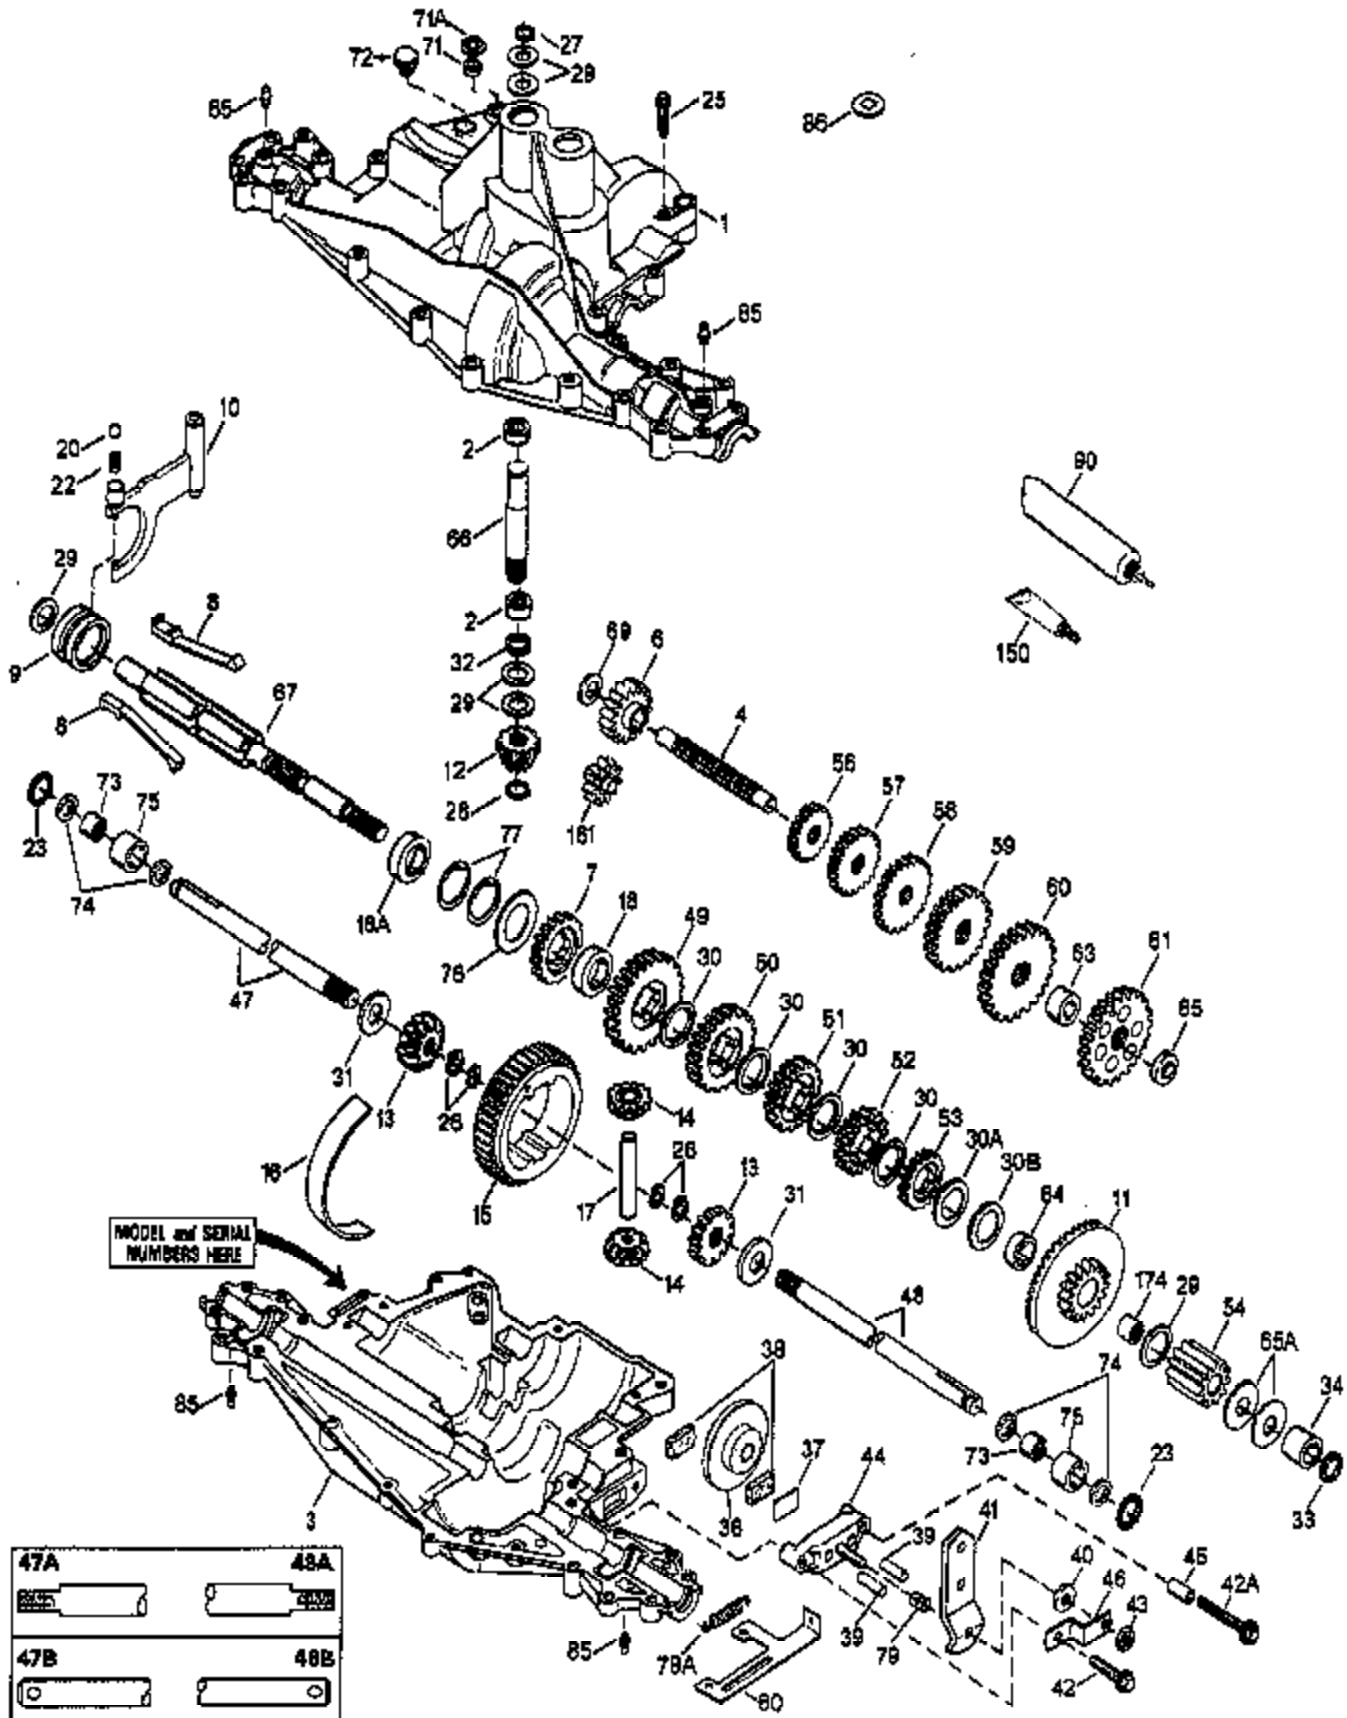

ILLUSTRATION SHOWS TYPICAL PARTS ONLY. ORDER BY PART NUMBER. PARTS NOT LISTED ARE SUPPLIED BY OEM.

Ref #	Part Number	Qty	Description
1	772135		Transaxle Cover (Incl. 1 of 29)
2	780086A		Needle Bearing
3	770110		Transaxle Case
4	776300		Countershaft (4.877" long)
6	778281		Spur Gear (16 teeth)
7	778122A		Spur Gear (22 teeth)
8	792160		Shifter Key
9	784352		Shifter Collar
10	784365		Shift Rod & Fork
11	778261		Bevel Gear (44 & 16 teeth)
12	778262		Input Bevel Pinion
13	778221		Bevel Gear
14	778068	915-915-004	Bevel Pinion Gear
15	778260	Peerless	Ring Gear
16	786150		Bearing Strip
17	786139		Drive Pin
18	786147		Neutral Spacer
20	792139		Steel Ball, 3/8" dia.
22	792142		Spring
23	788061		Seal Ring
25	792073A		Screw, 1/4-20 x 1-1/4"
26	792125		Retaining Ring (pkg of 2)
27	792035		Retaining Ring
28	788040		Retaining Ring
29	780072		Thrust Washer
30A	780145		Thrust Washer
30	780108		Thrust Washer
31	780001		Washer
32	792001		"O" Ring
33	788076		Square Cut Seal
34	780159		Bushing
36	790071		Brake Disk
37	790007		Brake Pad Plate
38	799021		Brake Pad (pkg of 2)
39	786026		Dowel Pin
40	792076A		Flat Washer
41	790023A		Brake Lever
42	792073A		Screw, 1/4-20 x 1-1/4"
43	792075		Lock Nut, 5/16-24
44	790025		Brake Pad Holder
46	786086		Brake Lever Bracket
47	774887		Axle (16-3/16" long)
48	774888		Axle (11" long)
49	778284		Spur Gear (26 teeth)
50	778123A		Spur Gear (25 teeth)
51	778121A		Spur Gear (20 teeth)
54	778263		Spur Gear (11 teeth)
56	778283		Spur Gear (14 teeth)
57	778127A		Spur Gear (25 teeth)
58	778129A		Spur Gear (30 teeth)
61	778265		Spur Gear (34 teeth)
63	786158		Spacer
64	786072		Brake Shaft Spacer
65	780162		Thrust Washer
65A	780160		Thrust Washer
66	776299		Input Shaft (3.522" long)