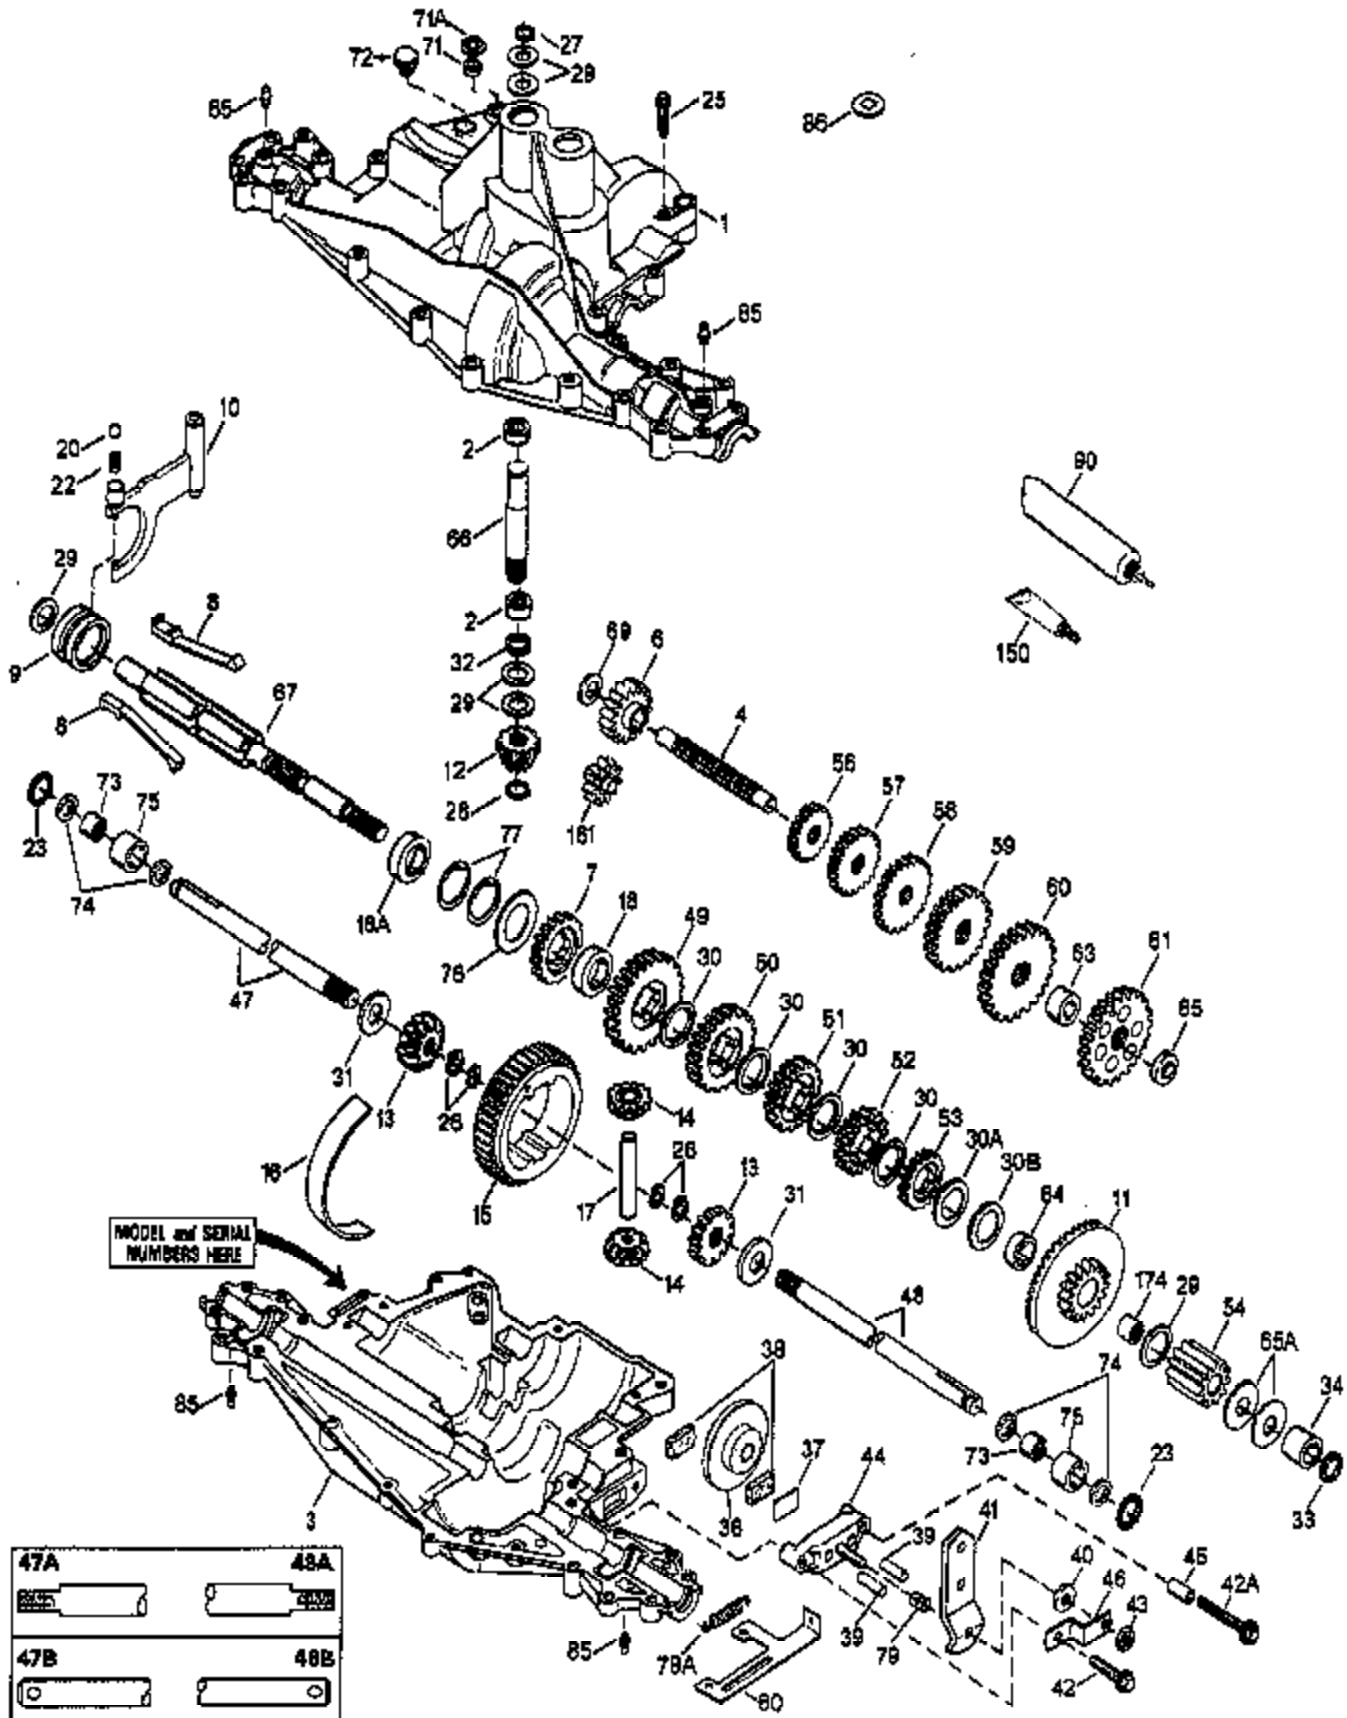

ILLUSTRATION SHOWS TYPICAL PARTS ONLY. ORDER BY PART NUMBER. PARTS NOT LISTED ARE SUPPLIED BY OEM.

47A	48A
47B	48B

Ref #	Part Number	Qty	Description
1		1	Transaxle Cover
2	780086A	2	Needle Bearing
3	770110	1	Transaxle Case
4	776300	1	Countershaft
6	778281	1	Spur Gear (16 teeth)
7	778122A	1	Spur Gear (22 teeth)
8	792160	4	Shift Key
9	784352	1	Shift Collar
10	784364	1	Shift Rod & Fork
11	778261	1	Bevel Gear & Bearing (Incl. 174)
12	778262	1	Bevel Pinion (14 teeth)
13	778221	2	Bevel Gear (16 teeth)
14	778068	2	Differential Pinion
15	778260	1	Ring Gear
16	786150	1	Bearing Strip
17	786139	1	Drive Pin
18	786147	1	Neutral Spacer
20	792139	1	Steel Ball, 3/8" dia.
22	792142	1	Spring
23	788061	2	Seal Ring
25	792073A	17	Screw, 1/4-20 x 1-1/4"
26	792125	4	Retaining Ring
27	792035	1	Retaining Ring
28	788040	1	Retaining Ring
29	780072	6	Washer
30	780108	3	Washer
30A	780145	1	Washer
31	780001	2	Washer
32	792001	1	"O" Ring
33	788076	1	"O" Ring
34	780159	1	Bushing
36	790071	1	Brake Disk
37	790007	1	Brake Pad Plate
38	799021	2	Brake Pad (pkg of 2)
39	786026	2	Dowel Pin
40	792076A	1	Flat Washer
41	790047	1	Brake Lever
42	792073A	1	Screw 1/4-20 x 1-1/4"
42A	792085A	1	Screw 1/4-20 x 2-1/4"
43	792075	1	Locknut 5/16-24
44	790025	1	Brake Pad Holder
45	786067	1	Spacer
46	786086	1	Brake Lever Bracket
47	774869	1	Axle (16-13/16" long)
48	774688	1	Axle (11-5/8" long) (Incl. 2 of 26)
49	778125	1	Spur Gear (35 teeth)
50	778250	1	Spur Gear (27 teeth)
51	778122A	1	Spur Gear (22 teeth)
52	778273	1	Spur Gear (19 teeth-steel)
54	778263	1	Spur Gear (11 teeth)
56	778151	1	Spur Gear (15 teeth)
57	778249	1	Spur Gear (23 teeth)
58	778128A	1	Spur Gear (28 teeth)
59	778129A	1	Spur Gear (30 teeth)
61	778265	1	Spur Gear (34 teeth)
65A	780160	2	Washer