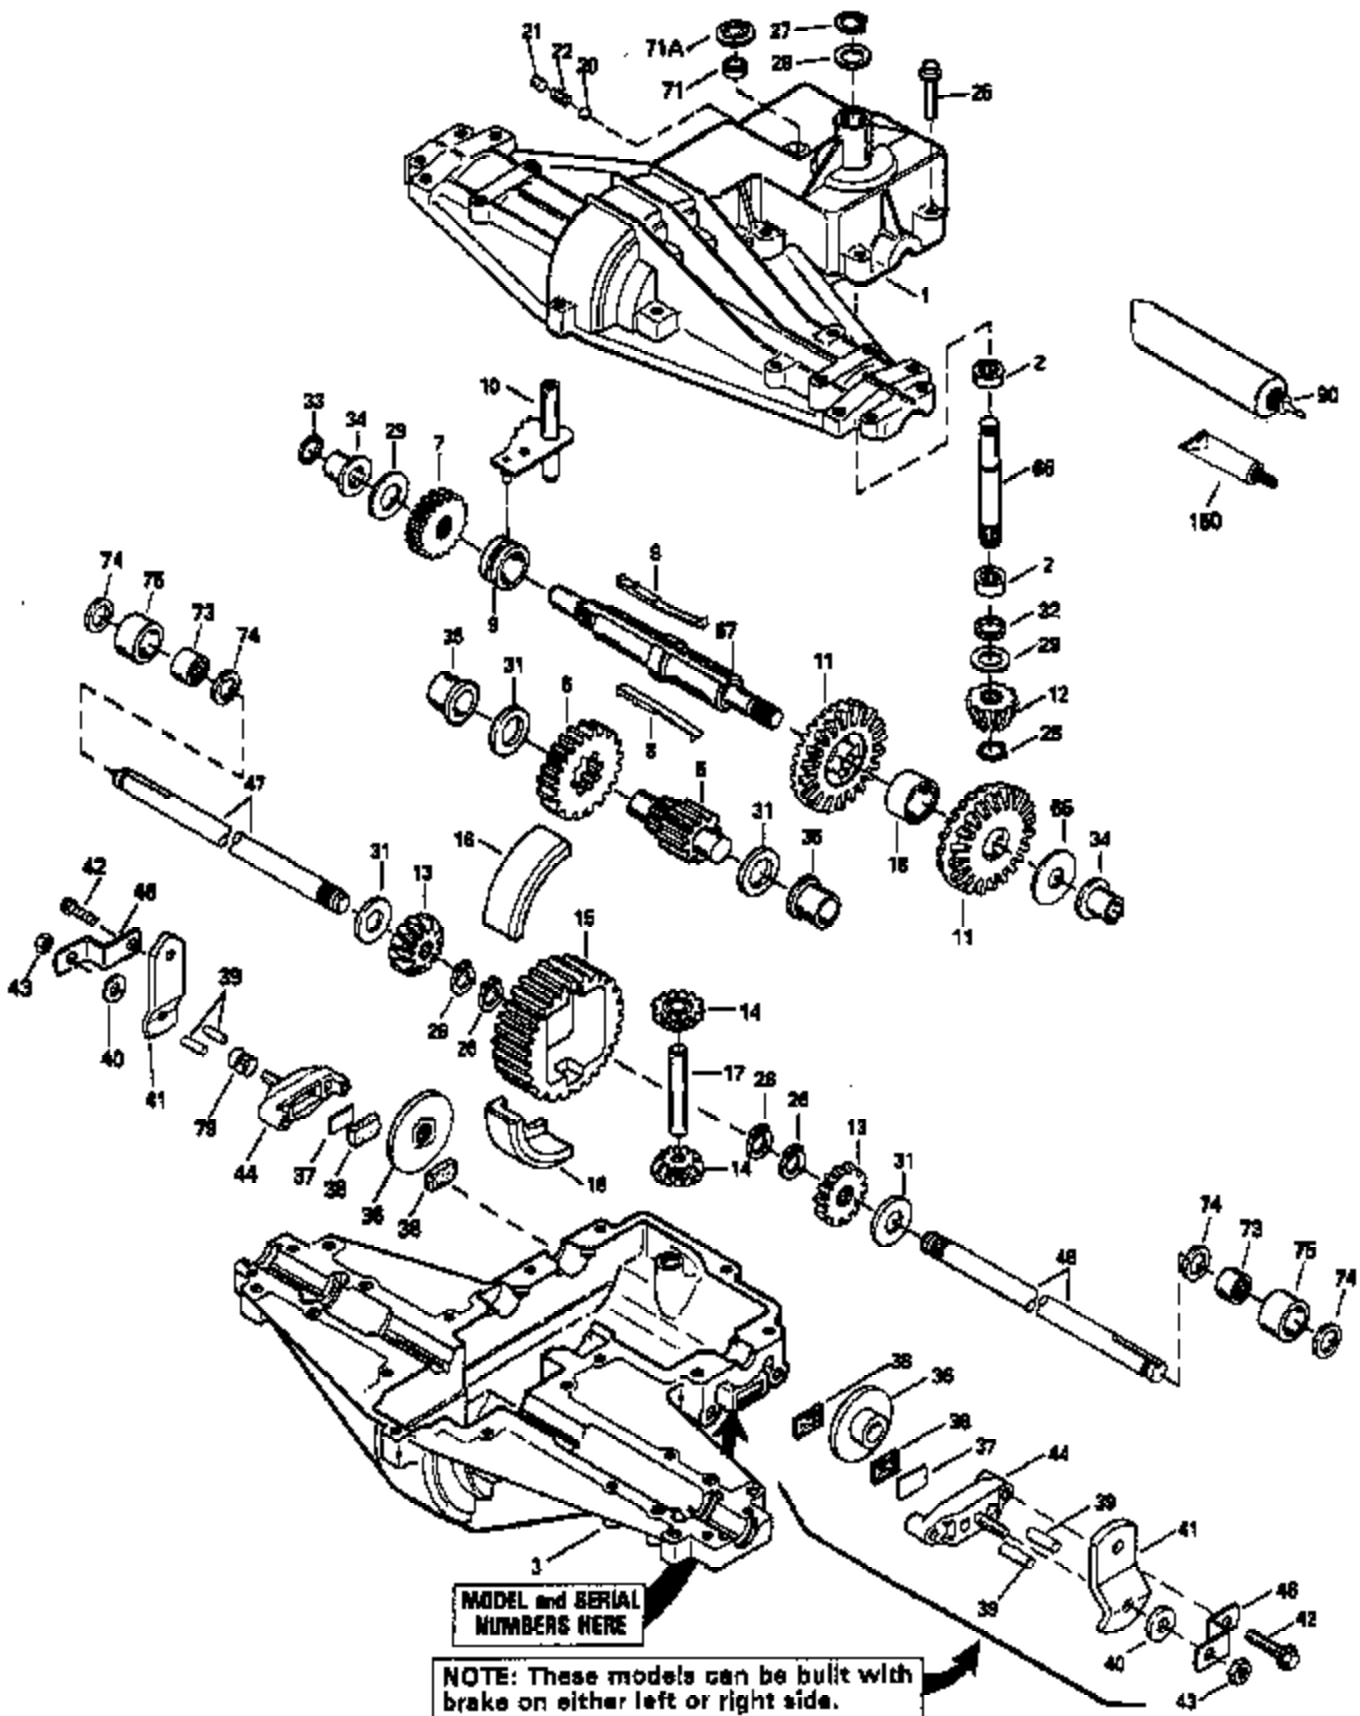

ILLUSTRATION SHOWS TYPICAL PARTS ONLY. ORDER BY PART NUMBER. PARTS NOT LISTED ARE SUPPLIED BY OEM.

Ref #	Part Number	Qty	Description
1	772095A		Transaxle Cover
2	780086A		Needle Bearing
3	770084		Transaxle Case
5	776219A		Output Shaft & Pinion
6	778139		Output Gear
7	778136		Spur Gear (15 teeth-steel)
8	792089A		Shifter Key
9	784216		Shift Collar
10	784338		Shift Rod & Fork
11	778227		Bevel Gear (42 teeth)
12	778113A		Input Bevel Pinion
13	778166		Bevel Gear (steel)
14	778131	910-910-006 Peerless	Bevel Pinion Gear (steel)
15	778165		Ring Gear
16	786101		Bearing Block
17	786040		Drive Pin
18	786126		Spacer
20	792077A		Steel Ball, 5/16" dia.
21	792078		Set Screw, 3/8-16 x 3/8"
22	792079		Spring
25	792073A		Screw, 1/4-20 x 1-1/4"
26	792125		Retainer Ring (pkg of 2)
27	792035		Retainer Ring
28	788040		Retainer Ring
29	780072		Thrust Washer(.632 ID x 1.105 OD x .0 31)
31	780001		Thrust Washer(.752 ID x 1.500 OD x .0 57)
32	792001		"O" Ring
33	788051A		Square Cut Seal
34	780105A		Flanged Bushing
35	780118A		Flanged Bushing
36	790003		Brake Disk
37	790007		Brake Pad Plate
38	799021		Brake Pad (pkg of 2)
39	786026		Dowel Pin
40	792076A		Flat Washer
41	790042		Brake Lever
42	792073A		Screw, 1/4-20 x 1-1/4"
43	792075		Lock Nut, 5/16-24
44	790025		Brake Pad Holder
46	786086		Brake Lever Bracket
47	774696		Axle (14-5/16" long)
48	774695		Axle (flat)
65	780109		Thrust Washer
66	776135		Input Shaft (3.687" long)
67	776269		Brake Shaft (7.625" long)
71A	792145		Push Nut
71	788069		Square Cut Seal
73	780140		Needle Bearing
74	788066		Square Cut Ring
75	786084		Sleeve
90	788067B		Grease (32 oz. bottle Bentonite greas e)
150	510334		Gasket Eliminator (Loctite No.515)