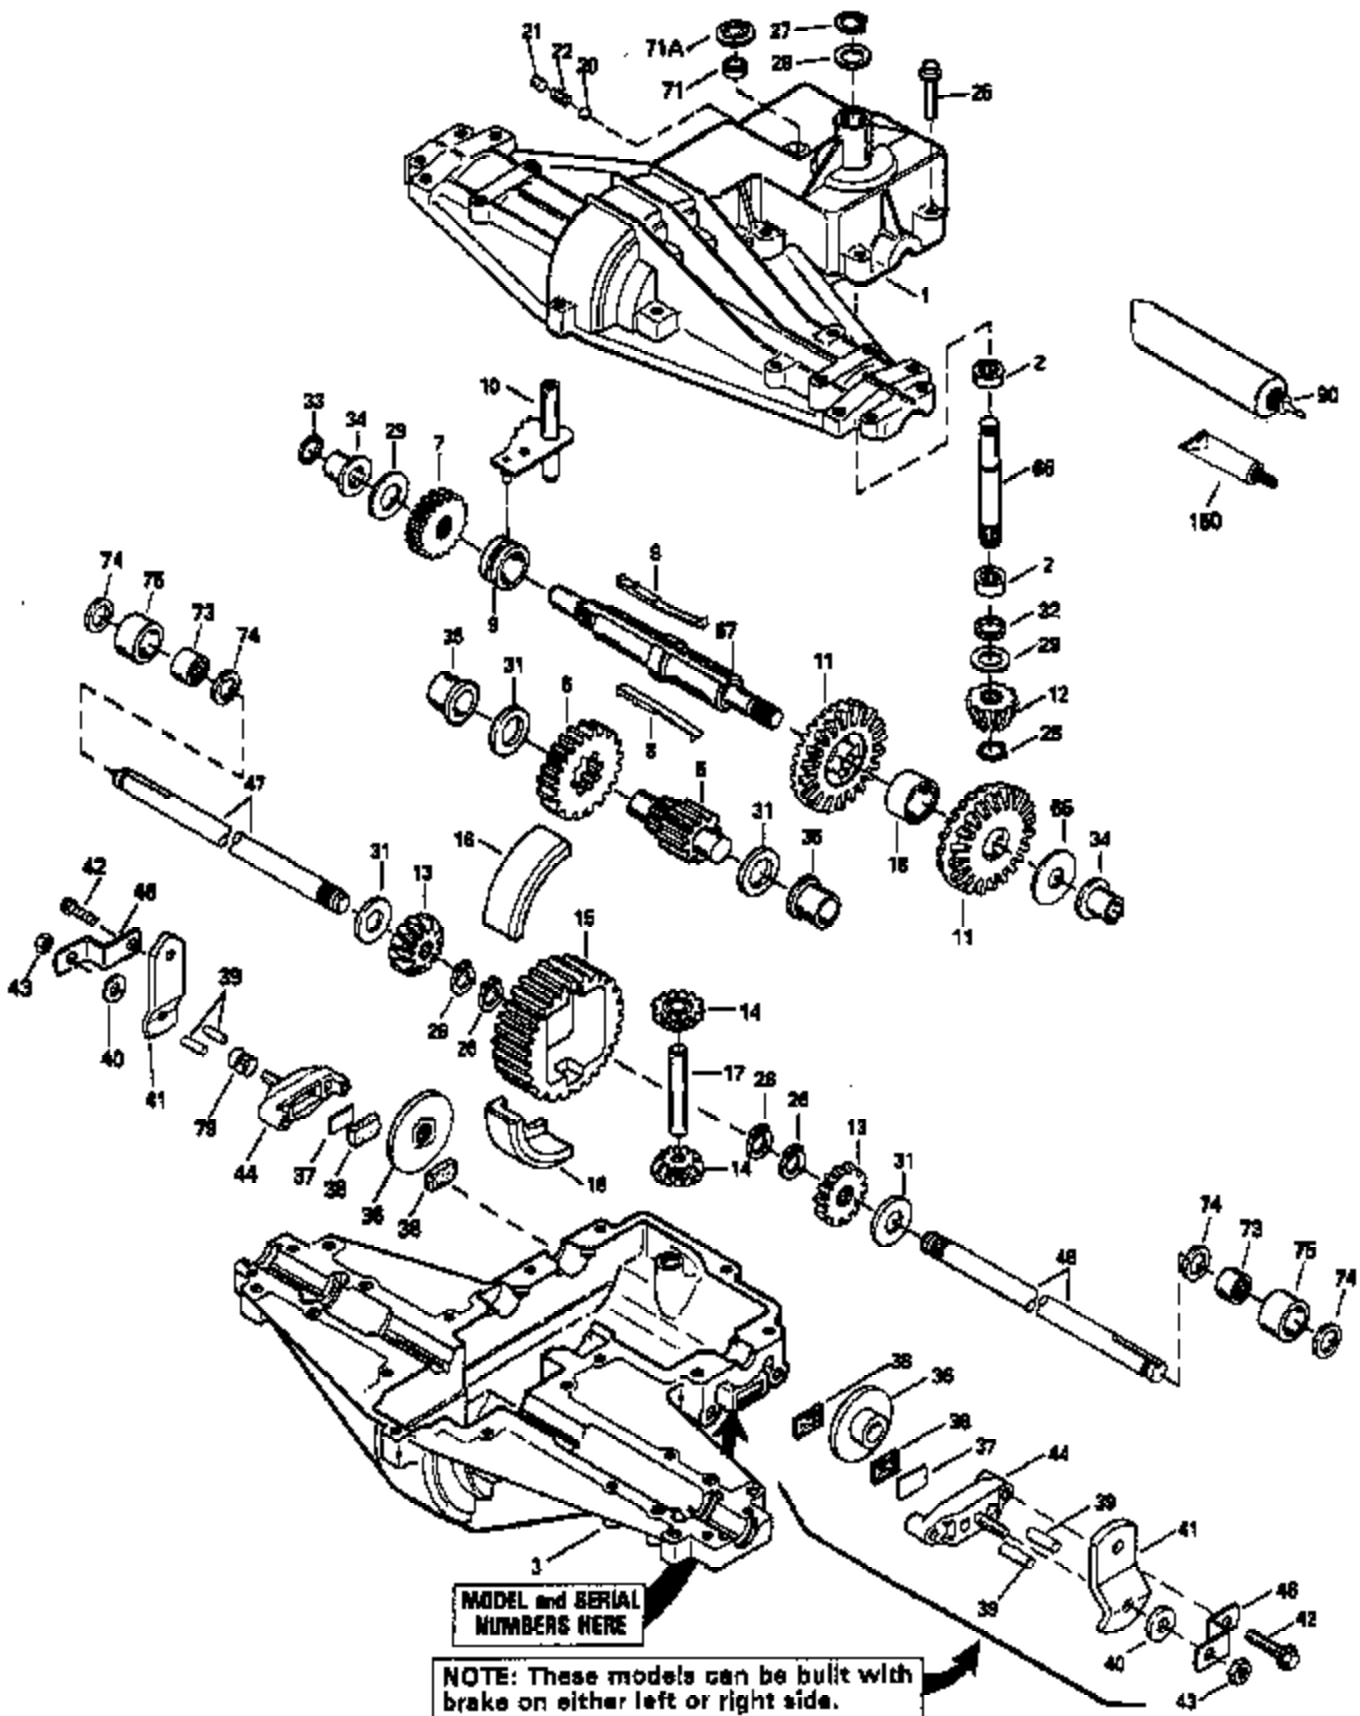

ILLUSTRATION SHOWS TYPICAL PARTS ONLY. ORDER BY PART NUMBER. PARTS NOT LISTED ARE SUPPLIED BY OEM.

Ref #	Part Number	Qty	Description
1	772095A	1	Transxle Cover
2	780086A	2	Needle Bearing .625 ID
3	770108	1	Transaxle Case
5	778219	1	Output Shaft & Pinion
6	778139	1	Output Gear (35 teeth)
7	778136	1	Spur Gear (15 teeth)
8A	792047	1	Woodruff Key #9
8	792089A	2	Shift Key
9	784216	1	Shift Collar
10	784338	1	Shift Rod & Fork
11	778227	2	Bevel Gear (42 teeth)
12	778113A	1	Input Bevel Pinion (14 teeth)
13	778368	2	Bevel Gear (19 teeth) (Incl. 14)
14	778368	2	Bevel Pinion (13 teeth) (Incl. 13)
15	778165	1	Ring Gear (43 teeth)
16	786101	2	Bearing Block
17	786040	1	Differential Pin
18	786126	1	Steel Spacer
20	792077A	1	Ball 5/16" DIA
21	792078	1	Set Screw 3/8-16 x 3/8
22	792079	1	Spring
25	792073A	16	Screw 1/4-20 x 1-1/4
26	792125	4	Retaining Ring (pkg of 2)
27	792035	1	Retaining Ring
28	788040	1	Retaining Ring
29	780072	3	Thrust Washer .627 ID
31	780001	4	Flat Washer .750 ID
32	792001	1	"O" Ring .607 ID
33	788051A	2	"O" Ring .605 ID
34	780105A	2	Flanged Bushing .6255
35	780118A	2	Flanged Bushing .751
36	790003	1	Brake Disk
37	790007	1	Brake Pad Plate
38	799021	2	Brake Pad (pkg of 2)
39	786026	2	Dowel Pin
40	792076A	1	Flat Washer .312 ID
41	790042	1	Brake Lever
42	792073A	2	Screw 1/4-20 x 1-1/4"
43	792075	1	Locknut 5/16-24
44	790025	1	Brake Pad Holder
46	786086	1	Brake Lever Bracket
47	774696	1	Axle (14-5/16" long)
48	774695	1	Axle (11-3/4" long)
65	780109	1	Thrust Washer .627 ID
66	776135	1	Input Shaft
67	776269	1	Shifter & Brake Shaft
71A	792145	1	Pushnut 1/2"
71	788069	1	Square Cut Ring
73	780140	2	Needle Bearing .750 ID
74	788066	4	Square Cut Ring
75	786084	2	Sleeve .999 ID
90	788067B	1	Grease (32 oz. bottle Bentonite greas e)
150	510334	1	Gasket Eliminator (Loctite #515)