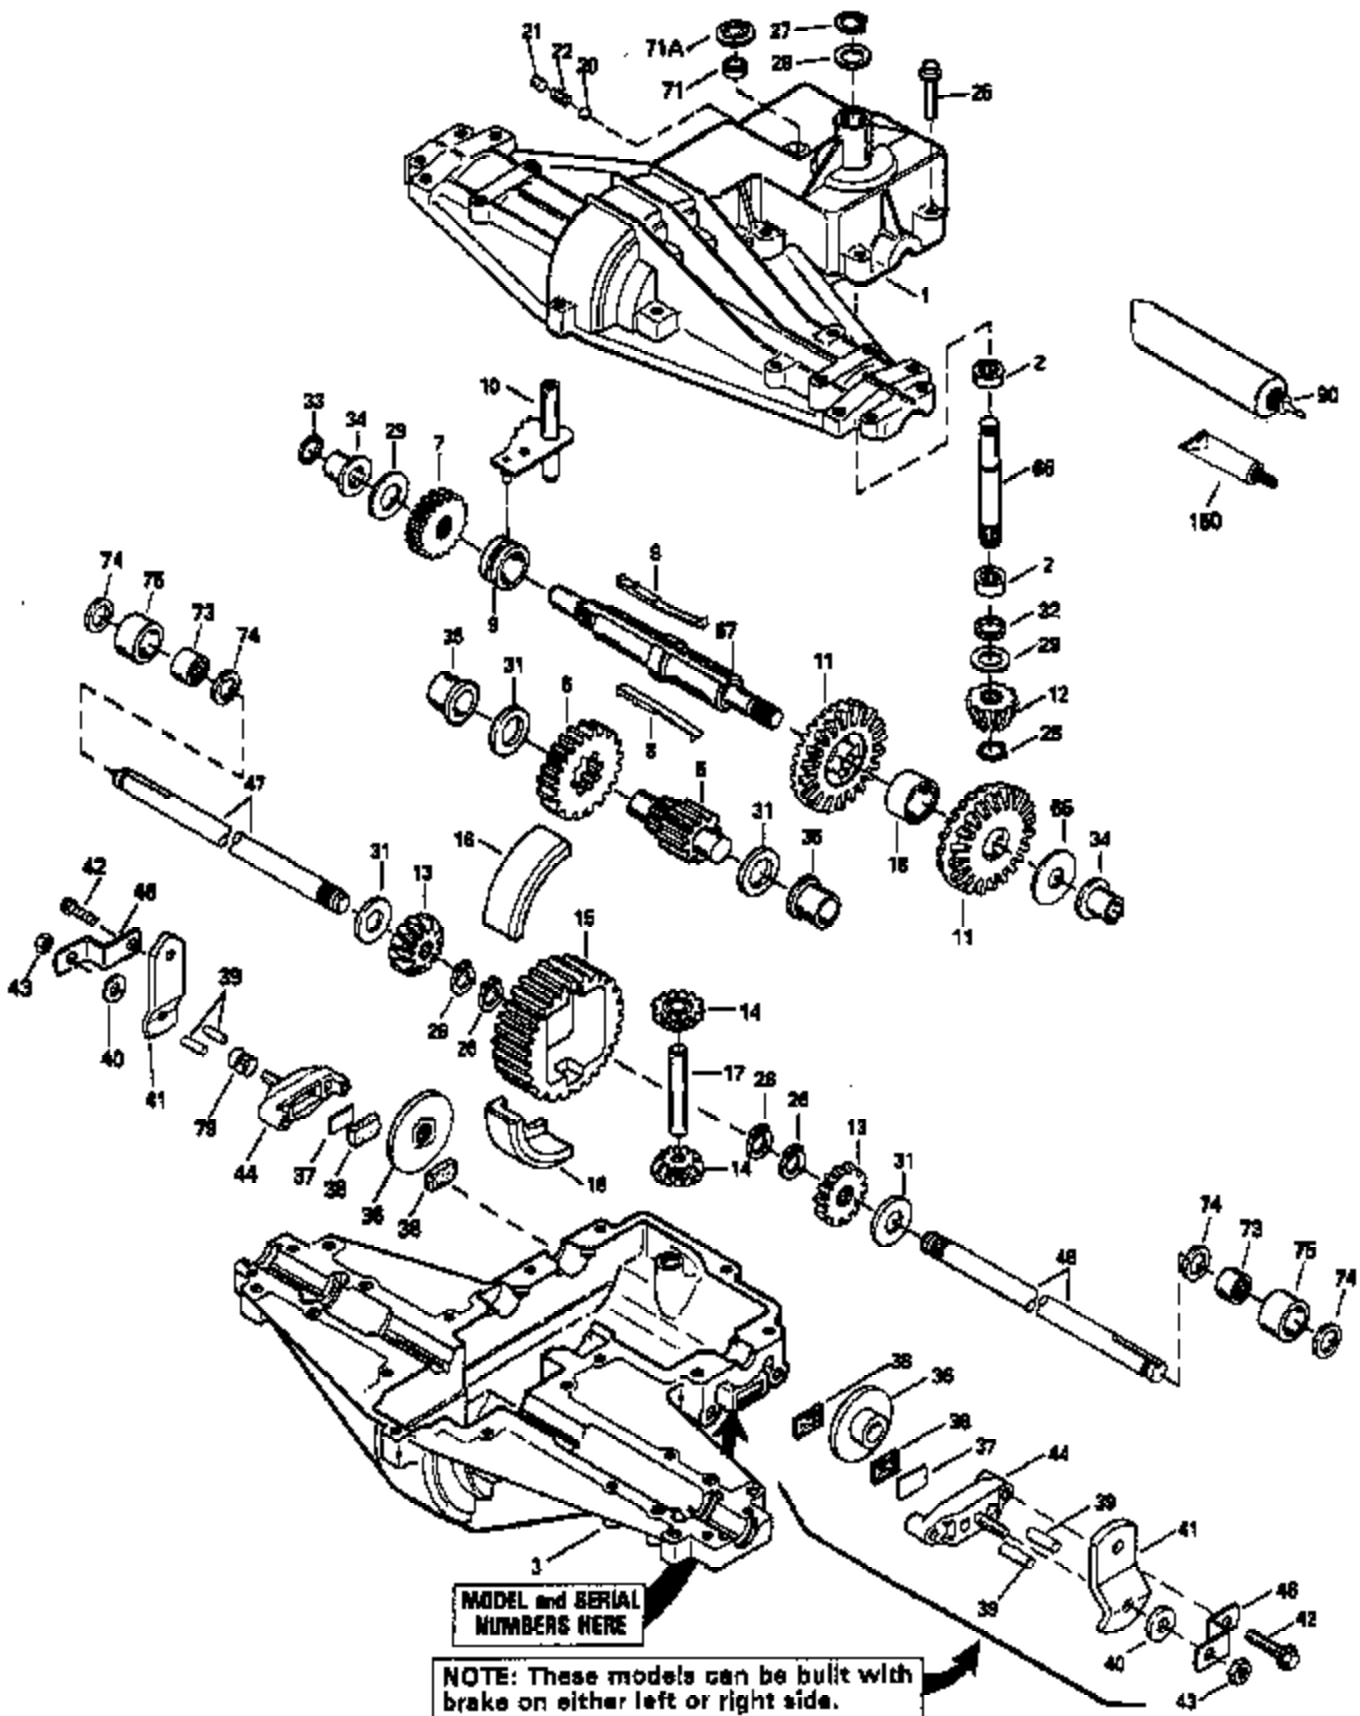

ILLUSTRATION SHOWS TYPICAL PARTS ONLY. ORDER BY PART NUMBER. PARTS NOT LISTED ARE SUPPLIED BY OEM.

Ref #	Part Number	Qty	Description
1	772095A		Transaxle Cover
2	780086A		Needle Bearing
3	770084		Transaxle Case
5	776219A		Output Shaft & Pinion
6	778139		Output Gear
7	778136		Spur Gear (15 teeth-steel)
8	792089A		Shifter Key
9	784216		Shift Collar
10	784338		Shift Rod & Fork
11	778227		Bevel Gear (42 teeth)
12	778113A		Input Bevel Pinion
13	778221		Bevel Gear
14	778068	910-910-005	Bevel Pinion Gear
15	778165	Peerless	Ring Gear
16	786101		Bearing Block
17	786040		Drive Pin
18	786126		Spacer
20	792077A		Steel Ball, 5/16" dia.
21	792078		Set Screw, 3/8-16 x 3/8"
22	792079		Spring
25	792073A		Screw, 1/4-20 x 1-1/4"
26	792125		Retainer Ring (pkg of 2)
27	792035		Retainer Ring
28	788040		Retainer Ring
29	780072		Thrust Washer(.632 ID x 1.105 OD x .0 31)
31	780001		Thrust Washer(.752 ID x 1.500 OD x .0 57)
32	792001		"O" Ring
33	788051A		Square Cut Seal
34	780105A		Flanged Bushing
35	780118A		Flanged Bushing
36	790003		Brake Disk
37	790007		Brake Pad Plate
38	799021		Brake Pad (pkg of 2)
39	786026		Dowel Pin
40	792076A		Flat Washer
41	790042		Brake Lever
42	792073A		Screw, 1/4-20 x 1-1/4"
43	792075		Lock Nut, 5/16-24
44	790025		Brake Pad Holder
46	786086		Brake Lever Bracket
47	774696		Axle (14-5/16" long)
48	774695		Axle (flat)
65	780109		Thrust Washer
66	776135		Input Shaft (3.687" long)
67	776269		Brake Shaft (7.625" long)
71A	792145		Push Nut
71	788069		Square Cut Seal
73	780140		Needle Bearing
74	788066		Square Cut Ring
75	786084		Sleeve
90	788067B		Grease (32 oz. bottle Bentonite greas e)
150	510334		Gasket Eliminator (Loctite No.515)