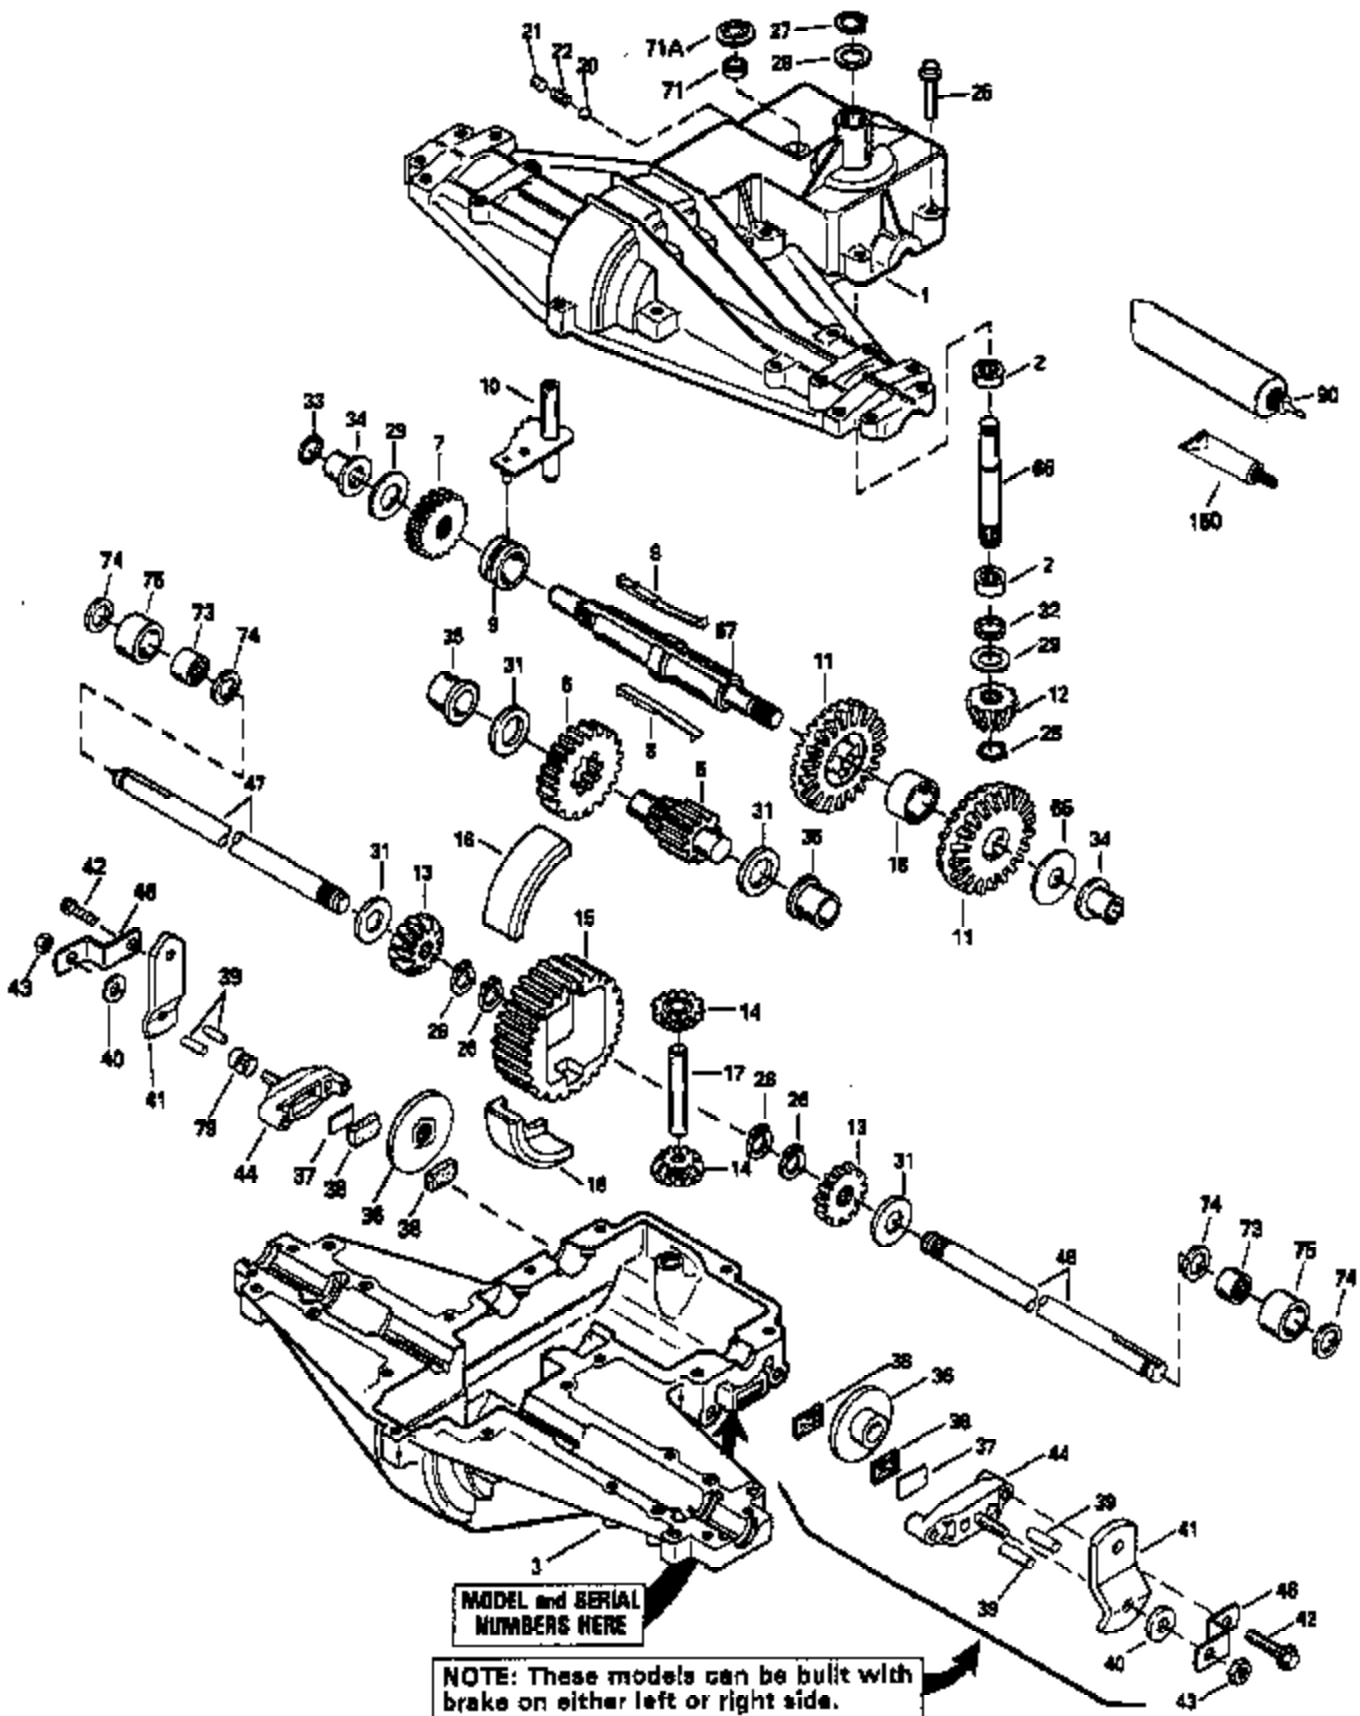

ILLUSTRATION SHOWS TYPICAL PARTS ONLY. ORDER BY PART NUMBER. PARTS NOT LISTED ARE SUPPLIED BY OEM.

Ref #	Part Number	Qty	Description
1	772095A		Transaxle Cover
2	780086A		Needle Bearing
3	770084		Transaxle Case
5	776219A		Output Shaft & Pinion
6	778139		Output Gear
7	778136		Spur Gear (15 teeth-steel)
8	792089A		Shifter Key
9	784216		Shift Collar
10	784338		Shift Rod & Fork
11	778227		Bevel Gear (42 teeth)
12	778113A		Input Bevel Pinion
13	778166		Bevel Gear (steel)
14	778131	910-910-004 Peerless	Bevel Pinion Gear (steel)
15	778165		Ring Gear
16	786101		Bearing Block
17	786040		Drive Pin
18	786126		Spacer
25	792073A		Screw, 1/4-20 x 1-1/4"
26	792125		Retainer Ring (pkg of 2)
27	792035		Retainer Ring
28	788040		Retainer Ring
29	780072		Thrust Washer(.632 ID x 1.105 OD x .0 31)
31	780001		Thrust Washer(.752 ID x 1.500 OD x .0 57)
32	792001		"O" Ring
33	788051A		Square Cut Seal
34	780105A		Flanged Bushing
35	780118A		Flanged Bushing
36	790003		Brake Disk
37	790007		Brake Pad Plate
38	799021		Brake Pad (pkg of 2)
39	786026		Dowel Pin
40	792076A		Flat Washer
41	790042		Brake Lever
42	792073A		Screw, 1/4-20 x 1-1/4"
43	792075		Lock Nut, 5/16-24
44	790025		Brake Pad Holder
46	786086		Brake Lever Bracket
47	774696		Axle (14-5/16" long)
48	774695		Axle (flat)
65	780109		Thrust Washer
66	776135		Input Shaft (3.687" long)
67	776269		Brake Shaft (7.625" long)
71	788069		Square Cut Seal
71A	792145		Push Nut
73	780140		Needle Bearing
74	788066		Square Cut Ring
75	786084		Sleeve
90	788067B		Grease (32 oz. bottle Bentonite greas e)
150	510334		Gasket Eliminator (Loctite No.515)