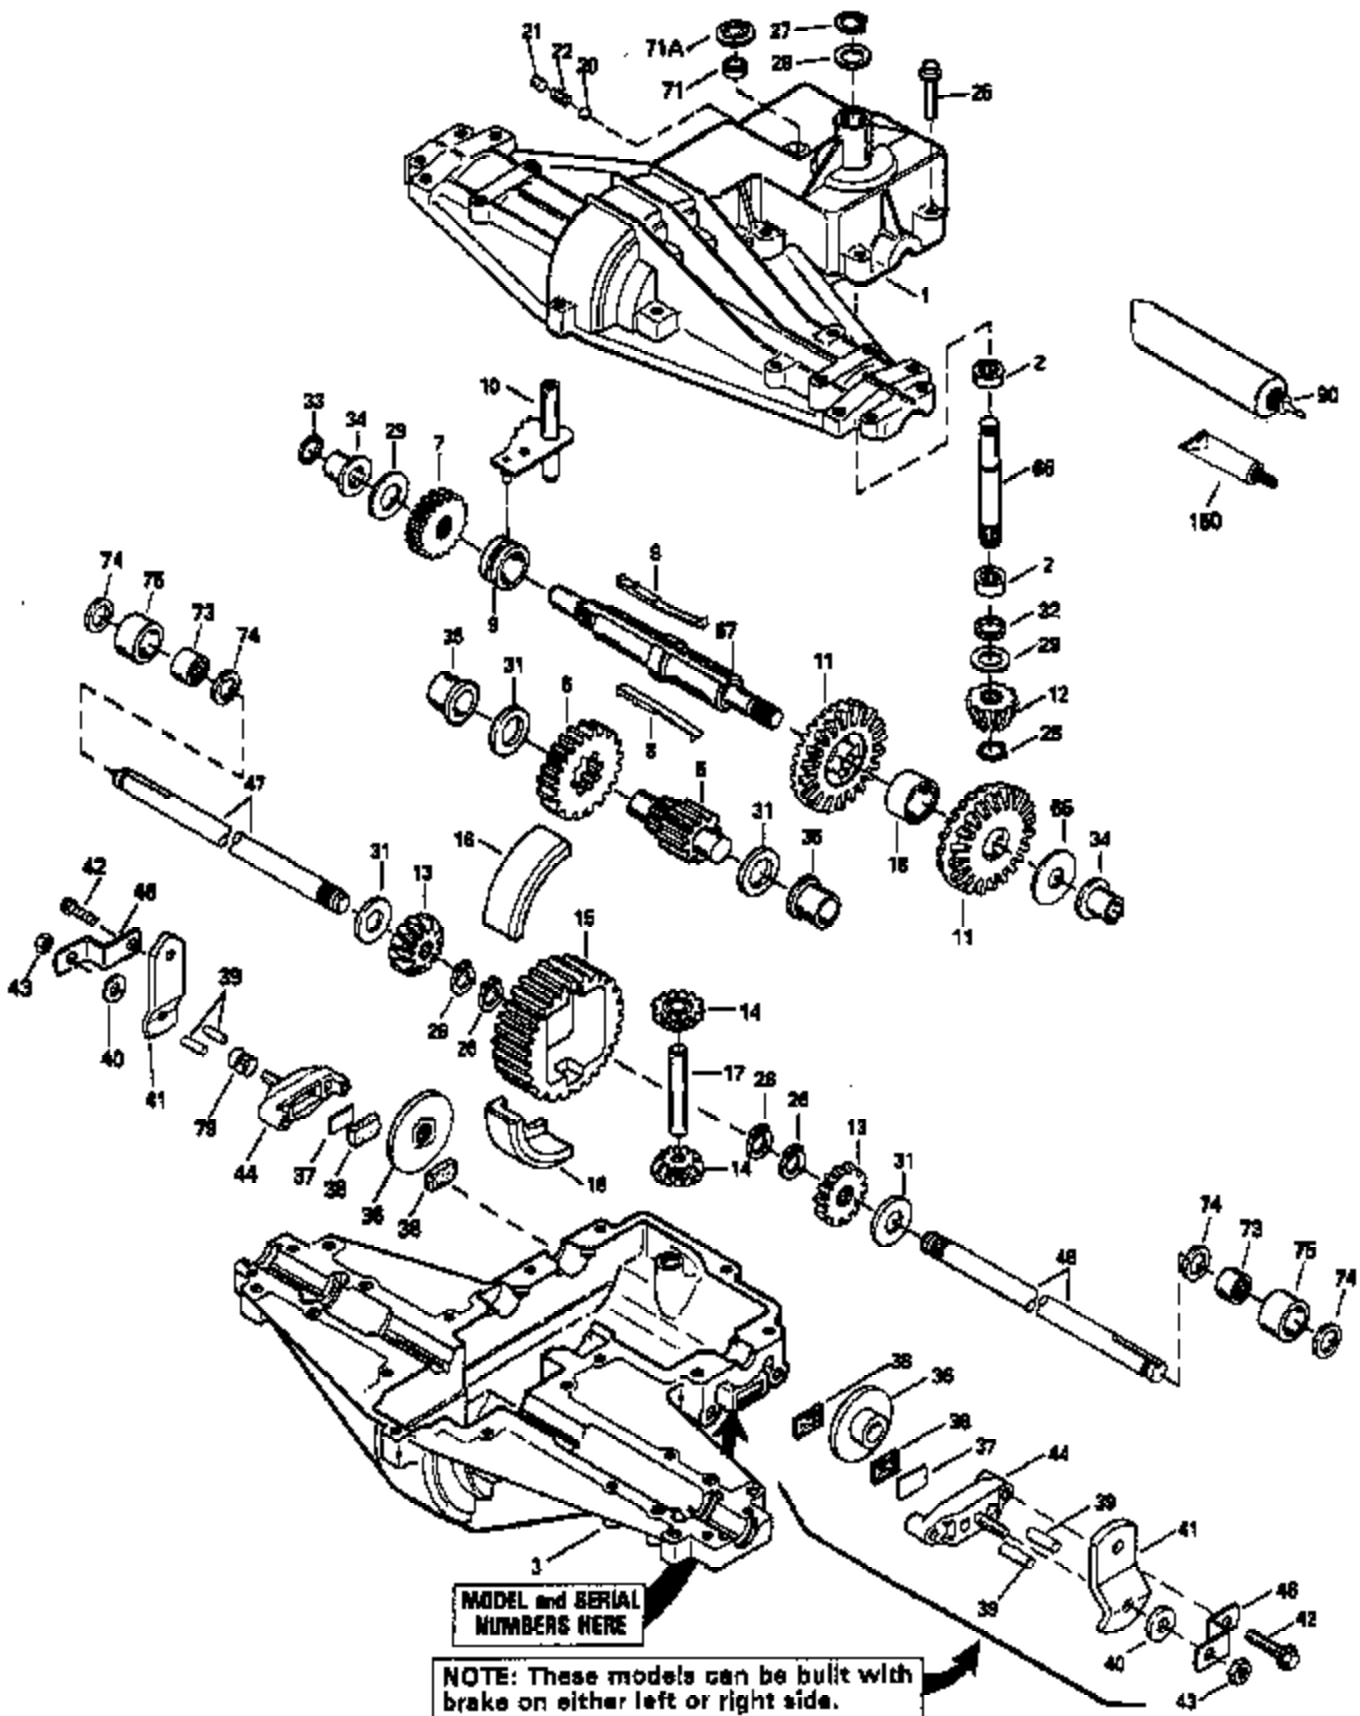

ILLUSTRATION SHOWS TYPICAL PARTS ONLY. ORDER BY PART NUMBER. PARTS NOT LISTED ARE SUPPLIED BY OEM.

Ref #	Part Number	Qty	Description
1	772095A		Transaxle Cover
2	780086A		Needle Bearing
3	770084		Transaxle Case
5	776219A		Output Shaft & Pinion
6	778139		Output Gear
7	778136		Spur Gear (15 teeth-steel)
8	792089A		Shifter Key
9	784216		Shift Collar
10	784338		Shift Rod & Fork
11	778227		Bevel Gear (42 teeth)
12	778113A		Input Bevel Pinion
13	778221		Bevel Gear
14	778068	910-910-003	Bevel Pinion Gear
15	778165	Peerless	Ring Gear
16	786101		Bearing Block
17	786040		Drive Pin
18	786126		Spacer
25	792073A		Screw, 1/4-20 x 1-1/4"
26	792125		Retainer Ring (pkg of 2)
27	792035		Retainer Ring
28	788040		Retainer Ring
29	780072		Thrust Washer(.632 ID x 1.105 OD x .0 31)
31	780001		Thrust Washer(.752 ID x 1.500 OD x .0 57)
32	792001		"O" Ring
33	788051A		Square Cut Seal
34	780105A		Flanged Bushing
35	780118A		Flanged Bushing
36	790003		Brake Disk
37	790007		Brake Pad Plate
38	799021		Brake Pad (pkg of 2)
39	786026		Dowel Pin
40	792076A		Flat Washer
41	790042		Brake Lever
42	792073A		Screw, 1/4-20 x 1-1/4"
43	792075		Lock Nut, 5/16-24
44	790025		Brake Pad Holder
46	786086		Brake Lever Bracket
47	774696		Axle (14-5/16" long)
48	774695		Axle (flat)
65	780109		Thrust Washer
66	776135		Input Shaft (3.687" long)
67	776269		Brake Shaft (7.625" long)
73	780140		Needle Bearing
74	788066		Square Cut Ring
75	786084		Sleeve
90	788067B		Grease (32 oz. bottle Bentonite greas e)
150	510334		Gasket Eliminator (Loctite No.515)