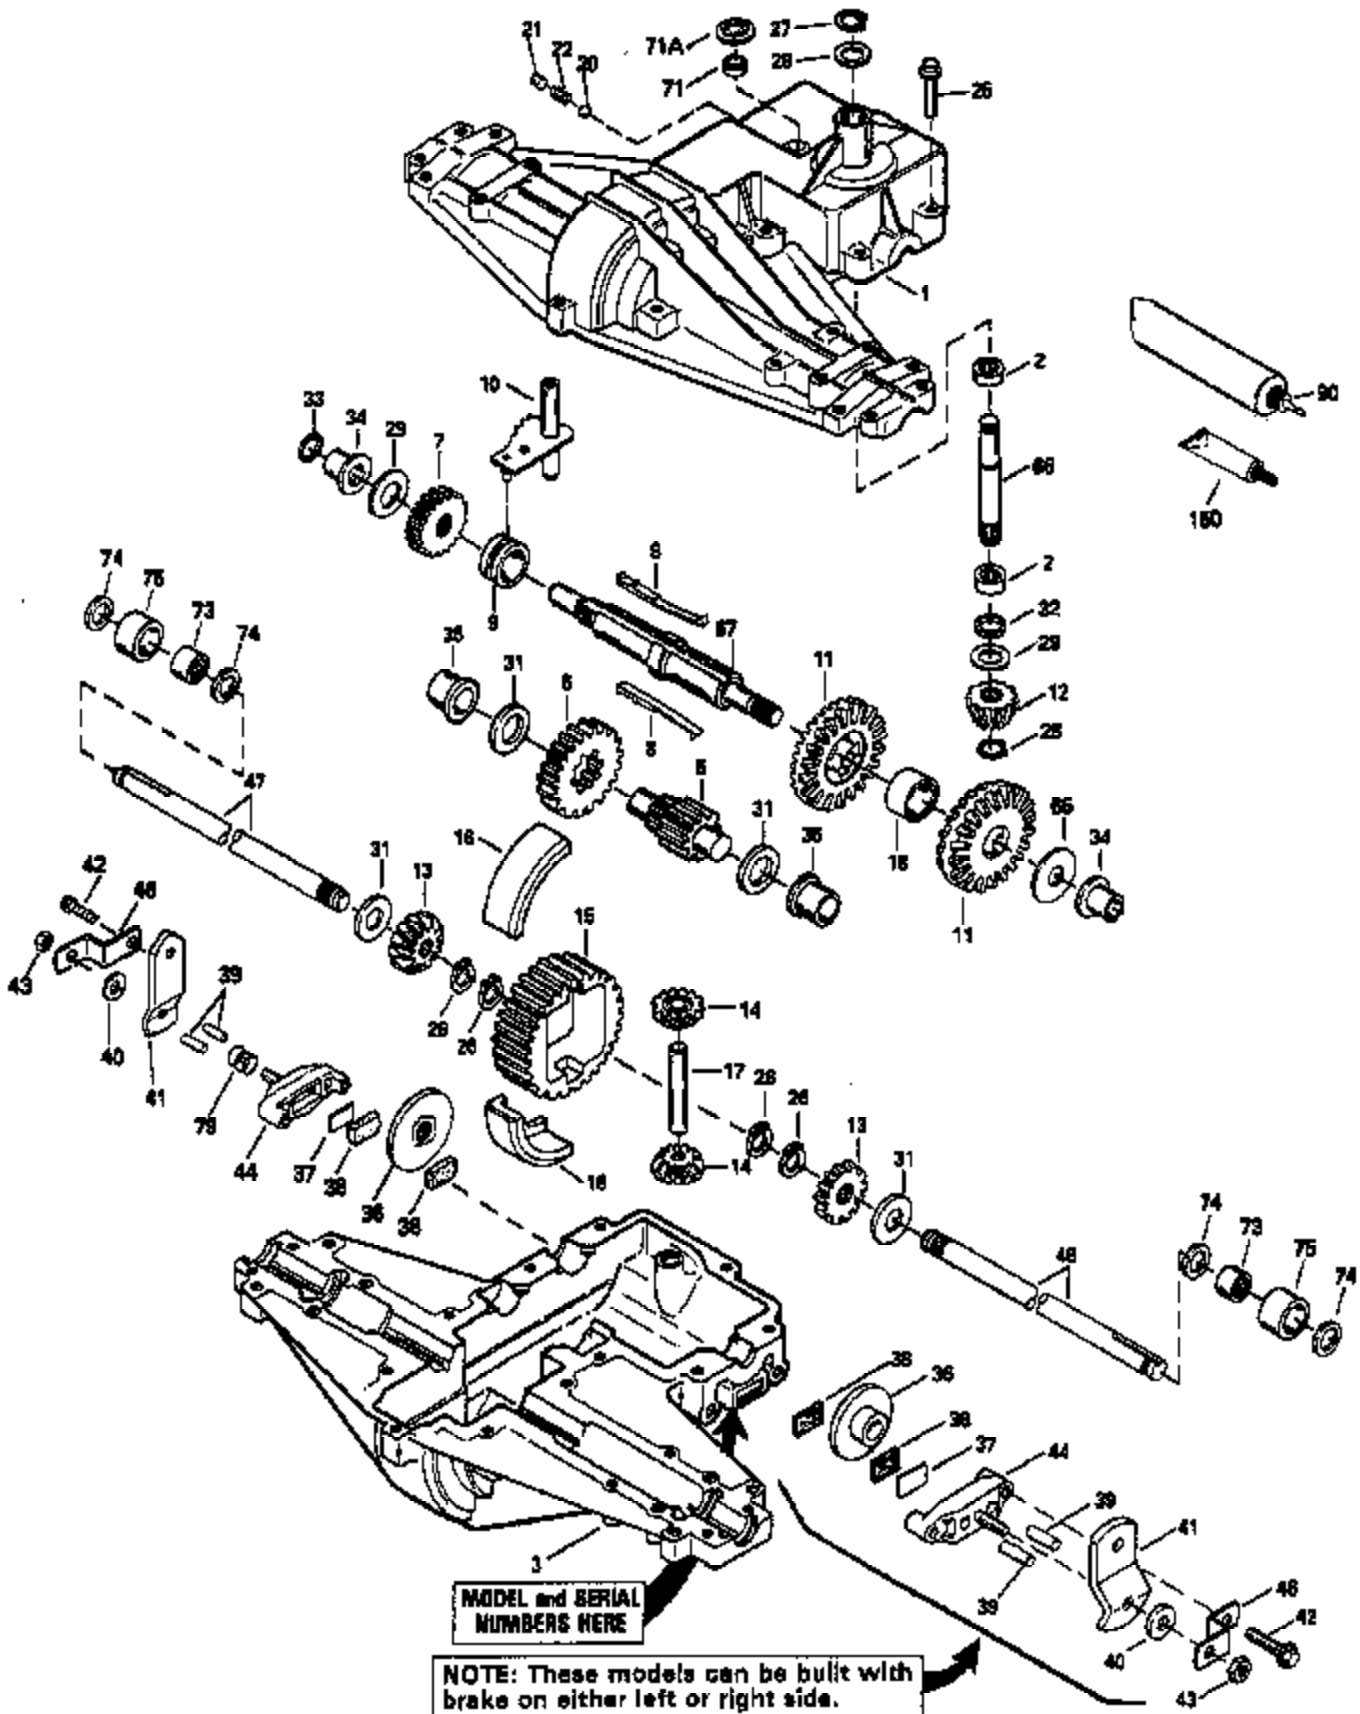

ILLUSTRATION SHOWS TYPICAL PARTS ONLY. ORDER BY PART NUMBER. PARTS NOT LISTED ARE SUPPLIED BY OEM.

Ref #	Part Number	Qty	Description
1	772095A		Transaxle Cover
2	780086A		Needle Bearing
3	770084		Transaxle Case
5	776219A		Output Shaft & Pinion
6	778139		Output Gear
7	778136		Spur Gear (15 teeth-steel)
8	792089A		Shifter Key
9	784216		Shift Collar
10	784338		Shift Rod & Fork
11	778227		Bevel Gear (42 teeth)
12	778113A		Input Bevel Pinion
13	778221		Bevel Gear
14	778068	910-910-001A	Bevel Pinion Gear
15	778165	Peerless	Ring Gear
16	786101		Bearing Block
17	786040		Drive Pin
18	786126		Spacer
25	792073A		Screw, 1/4-20 x 1-1/4"
26	792125		Retainer Ring (pkg of 2)
27	792035		Retainer Ring
28	788040		Retainer Ring
29	780072		Thrust Washer(.632 ID x 1.105 OD x .0 31)
31	780001		Thrust Washer(.752 ID x 1.500 OD x .0 57)
32	792001		"O" Ring
33	788051A		Square Cut Seal
34	780105A		Flanged Bushing
35	780118A		Flanged Bushing
36	790003		Brake Disk
37	790007		Brake Pad Plate
38	799021		Brake Pad (pkg of 2)
39	786026		Dowel Pin
40	792076A		Flat Washer
41	790042		Brake Lever
42	792073A		Screw, 1/4-20 x 1-1/4"
43	792075		Lock Nut, 5/16-24
44	790025		Brake Pad Holder
46	786086		Brake Lever Bracket
47	774696		Axle (14-5/16" long)
48	774695		Axle (flat)
65	780109		Thrust Washer
66	776135		Input Shaft (3.687" long)
67	776269		Brake Shaft (7.625" long)
71	788069		Square Cut Seal
71A	792145		Push Nut
73	780140		Needle Bearing
74	788066		Square Cut Ring
75	786084		Sleeve
90	788067B		Grease (32 oz. bottle Bentonite greas e)
150	510334		Gasket Eliminator (Loctite No.515)