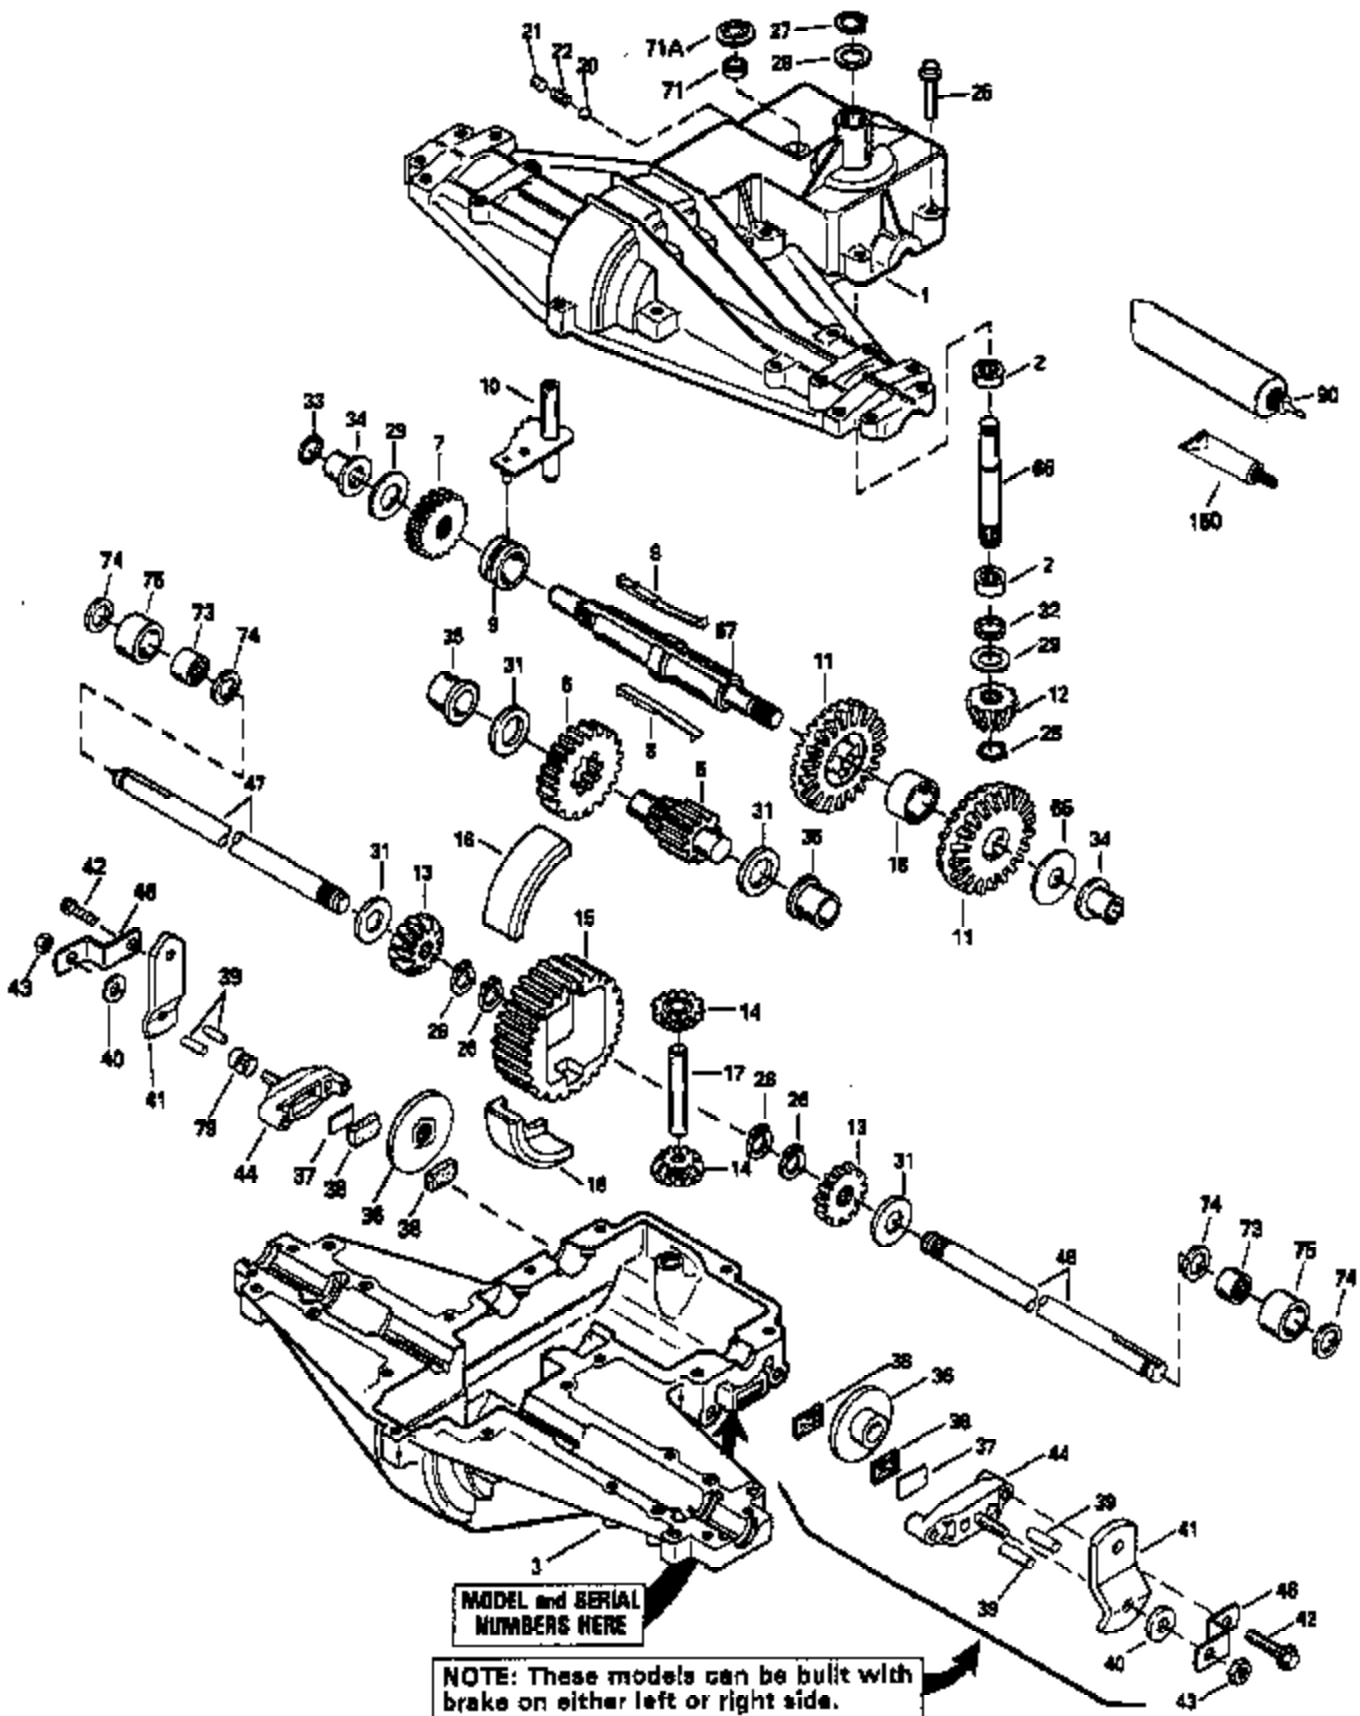

ILLUSTRATION SHOWS TYPICAL PARTS ONLY. ORDER BY PART NUMBER. PARTS NOT LISTED ARE SUPPLIED BY OEM.

Ref #	Part Number	Qty	Description
1	772095A		Transaxle Cover
2	780086A		Needle Bearing
3	770084		Transaxle Case
5	776219A		Output Shaft & Pinion
6	778139		Output Gear
7	778136		Spur Gear (15 teeth-steel)
8	792089A		Shifter Key
9	784216		Shift Collar
10	784338		Shift Rod & Fork
11	778227		Bevel Gear (42 teeth)
12	778113A		Input Bevel Pinion
13	778221		Bevel Gear
14	778068	910-910-001	Bevel Pinion Gear
15	778165	Peerless	Ring Gear
16	786101		Bearing Block
17	786040		Drive Pin
18	786126		Spacer
25	792073A		Screw, 1/4-20 x 1-1/4"
26	792125		Retainer Ring (pkg of 2)
27	792035		Retainer Ring
28	788040		Retainer Ring
29	780072		Thrust Washer(.632 ID x 1.105 OD x .0 31)
31	780001		Thrust Washer(.752 ID x 1.500 OD x .0 57)
32	792001		"O" Ring
33	788051A		Square Cut Seal
34	780105A		Flanged Bushing
35	780118A		Flanged Bushing
36	790003		Brake Disk
37	790007		Brake Pad Plate
38	799021		Brake Pad (pkg of 2)
39	786026		Dowel Pin
40	792076A		Flat Washer
41	790042		Brake Lever
42	792073A		Screw, 1/4-20 x 1-1/4"
43	792075		Lock Nut, 5/16-24
44	790025		Brake Pad Holder
46	786086		Brake Lever Bracket
47	774696		Axle (14-5/16" long)
48	774695		Axle (flat)
65	780109		Thrust Washer
66	776135		Input Shaft (3.687" long)
67	776269		Brake Shaft (7.625" long)
73	780140		Needle Bearing
74	788066		Square Cut Ring
75	786084		Sleeve
90	788067B		Grease (32 oz. bottle Bentonite greas e)
150	510334		Gasket Eliminator (Loctite No.515)