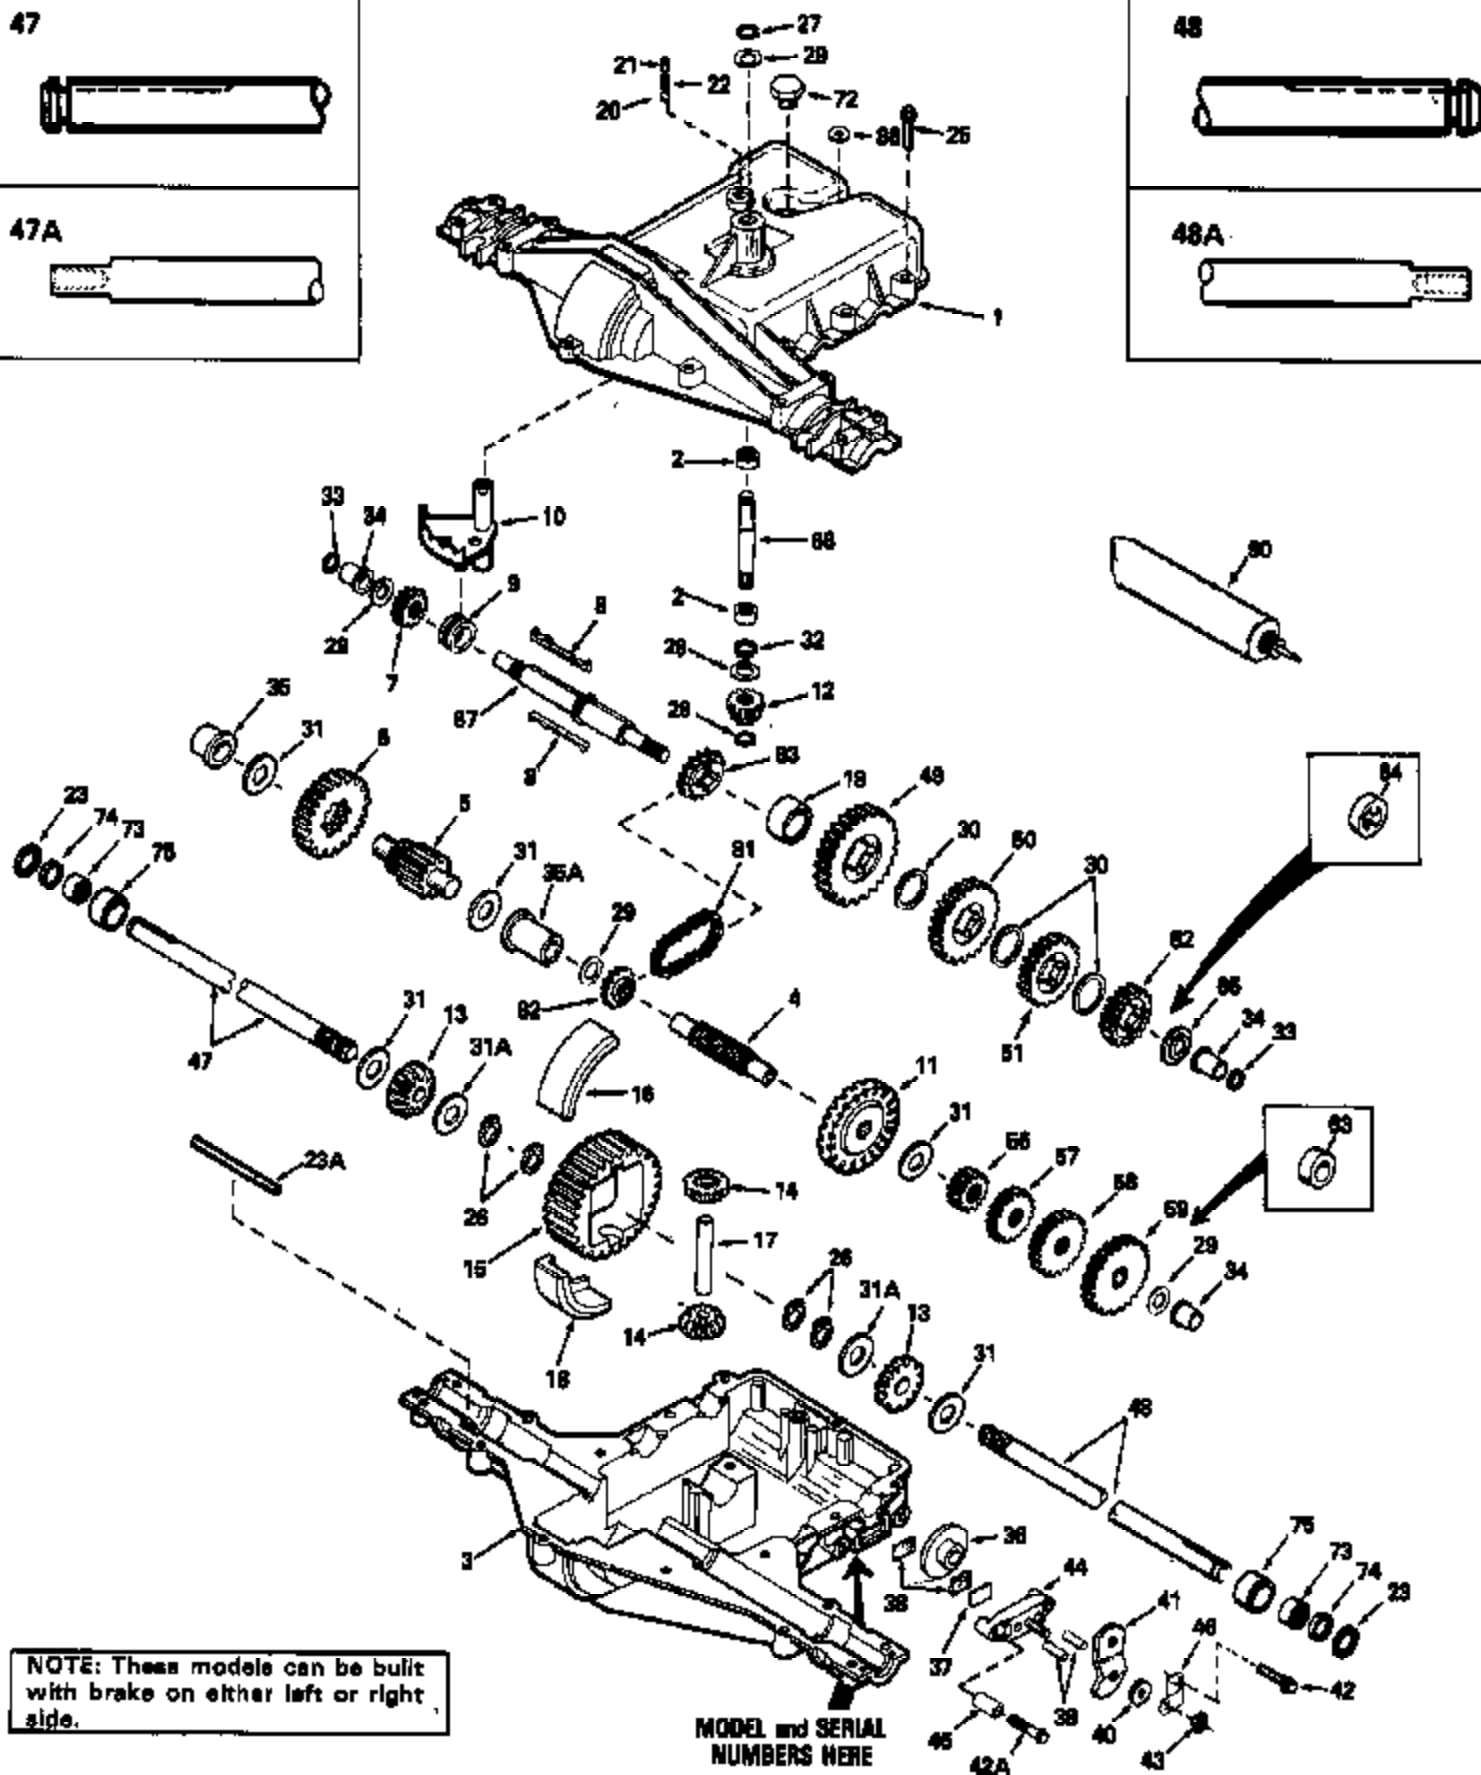

ILLUSTRATION SHOWS TYPICAL PARTS ONLY. ORDER BY PART NUMBER. PARTS NOT LISTED ARE SUPPLIED BY OEM.

47

47A

48

48A

NOTE: These models can be built with brake on either left or right side.

MODEL and SERIAL NUMBERS HERE

Ref #	Part Number	Qty	Description
1	772089	1	Transaxle Cover
2	780086A	2	Needle Bearing .625 ID
3	770075	1	Transaxle Case
4	776218	1	Countershaft
5	776219B	1	Output Shaft & Pinion
6	778139	1	Output Gear (35 teeth)
7	778136	1	Spur Gear (15 teeth)
8	792108	2	Shift Key
9	784266	1	Shift Collar
10	784333	1	Shift Rod & Fork
11	778188	1	Bevel Gear (42 teeth)
12	778113A	1	Input Bevel Pinion (14 teeth)
13	778368	2	Bevel Gear (19 teeth) (Incl. 14)
14	778368	2	Peerless Bevel Pinion (13 teeth) (Incl. 13)
15	778165	1	Ring Gear (43 teeth)
16	786101	2	Bearing Block
17	786040	1	Drive Pin
18	786110	1	Neutral Sleeve Spacer .540L
20	792077A	1	Steel Ball 5/16" DIA
21	792078	1	Set Screw 3/8-16 x 3/8"
22	792079	1	Spring
23	788061	2	Seal Ring
25	792073A	15	Screw 1/4-20 x 1-1/4"
26	792125	4	Retaining Ring (pkg. of 2)
27	792035	1	Retaining Ring
28	788040	1	Retaining Ring
29	780072	5	Thrust Washer .627 ID x .031W
30	780108	3	Cup Washer 1.127 ID x .032W
31	780001	4	Flat Washer .750 ID x .56W
32	792001	1	"O" Ring .607 ID
33	788051A	2	"O" Ring .605 ID
34	780105A	3	Flanged Bushing .6255
35	780118A	1	Flanged Bushing .751
35A	780129	1	Flanged Bushing 1.003
36	790003	1	Brake Disk
37	790007	1	Brake Pad Plate
38	799021	2	Brake Pad (pkg of 2)
39	786026	2	Dowel Pin 5/16 x 3/4
40	792076A	1	Flat Washer .312 ID x .059W
41	790019	1	Brake Lever
42A	792085A	1	Screw 1/4-20 x 2-1/4"
42	792073A	1	Screw 1/4-20 x 1-1/4"
43	792075	1	Locknut 5/16-24
44	790025	1	Brake Pad Holder
45	786066	1	Spacer .2625 x 1.0
46	786086	1	Brake Lever Bracket
47	774688		Axle (11-5/8" long) (Incl. 26)
48	774689	1	Axle (15-5/8" long) (Incl. 26)
49	778242	1	Spur Gear (34 teeth)
50	778244	1	Spur Gear (27 teeth)
51	778190	1	Spur Gear (22 teeth)
52	778273	1	Spur Gear (19 teeth-steel)
56	778241	1	Spur Gear (16 teeth)
57	778243	1	Spur Gear (23 teeth)
58	778189	1	Spur Gear (28 teeth)
59	778163	1	Spur Gear (31 teeth)