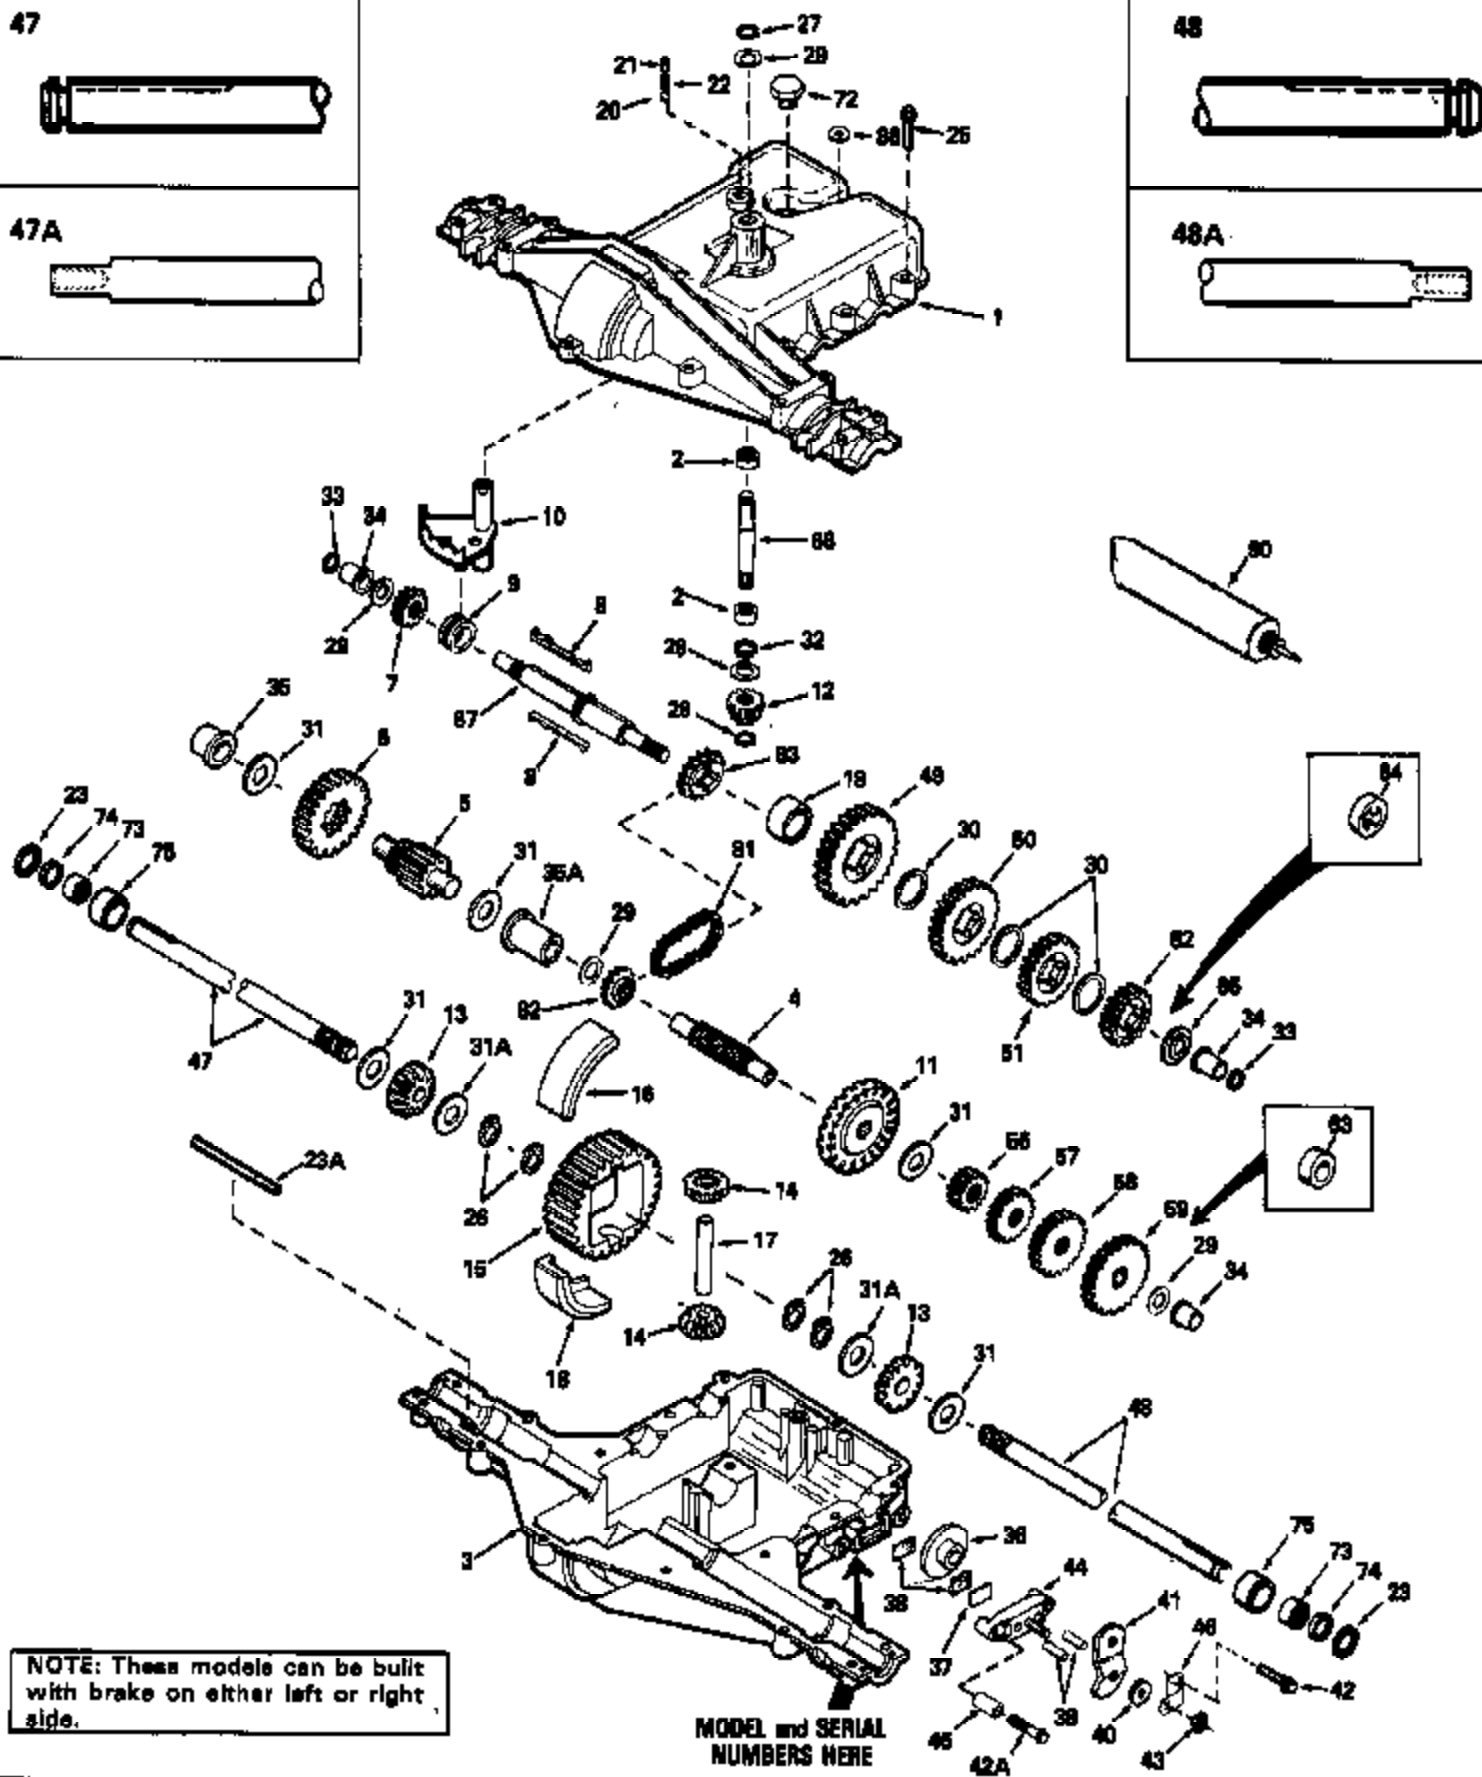

ILLUSTRATION SHOWS TYPICAL PARTS ONLY. ORDER BY PART NUMBER. PARTS NOT LISTED ARE SUPPLIED BY OEM.

47

47A

48

48A

NOTE: These models can be built with brake on either left or right side.

MODEL and SERIAL NUMBERS HERE

Ref #	Part Number	Qty	Description
1	772089		Transaxle Cover
2	780086A		Needle Bearing
3	770075		Transaxle Case
4	776218		Countershaft
5	776219A		Output Shaft & Pinion
6	778139		Output Gear
7	778136		Spur Gear
8	792108		Key
9	784266		Shift Collar
10	784333		Shift Rod & Fork
11	778188		Bevel Gear (42 teeth)
12	778113A		Input Bevel Pinion (14 teeth)
13	778368	900-900-029A	Bevel Gear (19 teeth)
14	778368	Peerless	Bevel Pinion Gear (16 teeth)
15	778165		Ring Gear
16	786101		Bearing Block
17	786040		Drive Pin
18	786110		Spacer
20	792077A		Steel Ball, 5/16" dia.
21	792078		Set Screw, 3/8-16 x 3/8"
22	792079		Spring
23	788061		Seal Ring
25	792073A		Screw, 1/4-20 x 1-1/4"
26	792125		Retaining Ring (pkg of 2)
27	792035		Retaining Ring
28	788040		Retaining Ring
29	780072		Thrust Washer
30	780108		Thrust Washer
31	780001		Washer
32	792001		"O" Ring
33	788051A		Square Cut Ring
34	780105A		Flanged Bushing
35	780118A		Flanged Bushing
35A	780129		Flanged Bushing
36	790003		Brake Disk
37	790007		Brake Pad Plate
38	799021		Brake Pad (pkg of 2)
39	786026		Dowel Pin
40	792076A		Flat Washer
41	790040		Brake Lever
42	792073A		Screw, 1/4-20 x 1-1/4"
42A	792073A		Screw, 1/4-20 x 1-1/4"
43	792075		Lock Nut, 5/16-24
44	790025		Brake Pad Holder
46	786086		Brake Lever Bracket
47	774644		Axle (12-1/2" long)
48	774692		Axle (15-3/8" long)
49	778191		Spur Gear (37 teeth)
50	778185		Spur Gear (30 teeth)
51	778187		Spur Gear (25 teeth)
52	778121A		Spur Gear (20 teeth)
56	778211		Spur Gear (12 teeth-steel)
57	778184		Spur Gear (20 teeth)
58	778186		Spur Gear (25 teeth)
59	778129A		Spur Gear (30 teeth)
65	780109		Thrust Washer (flat)