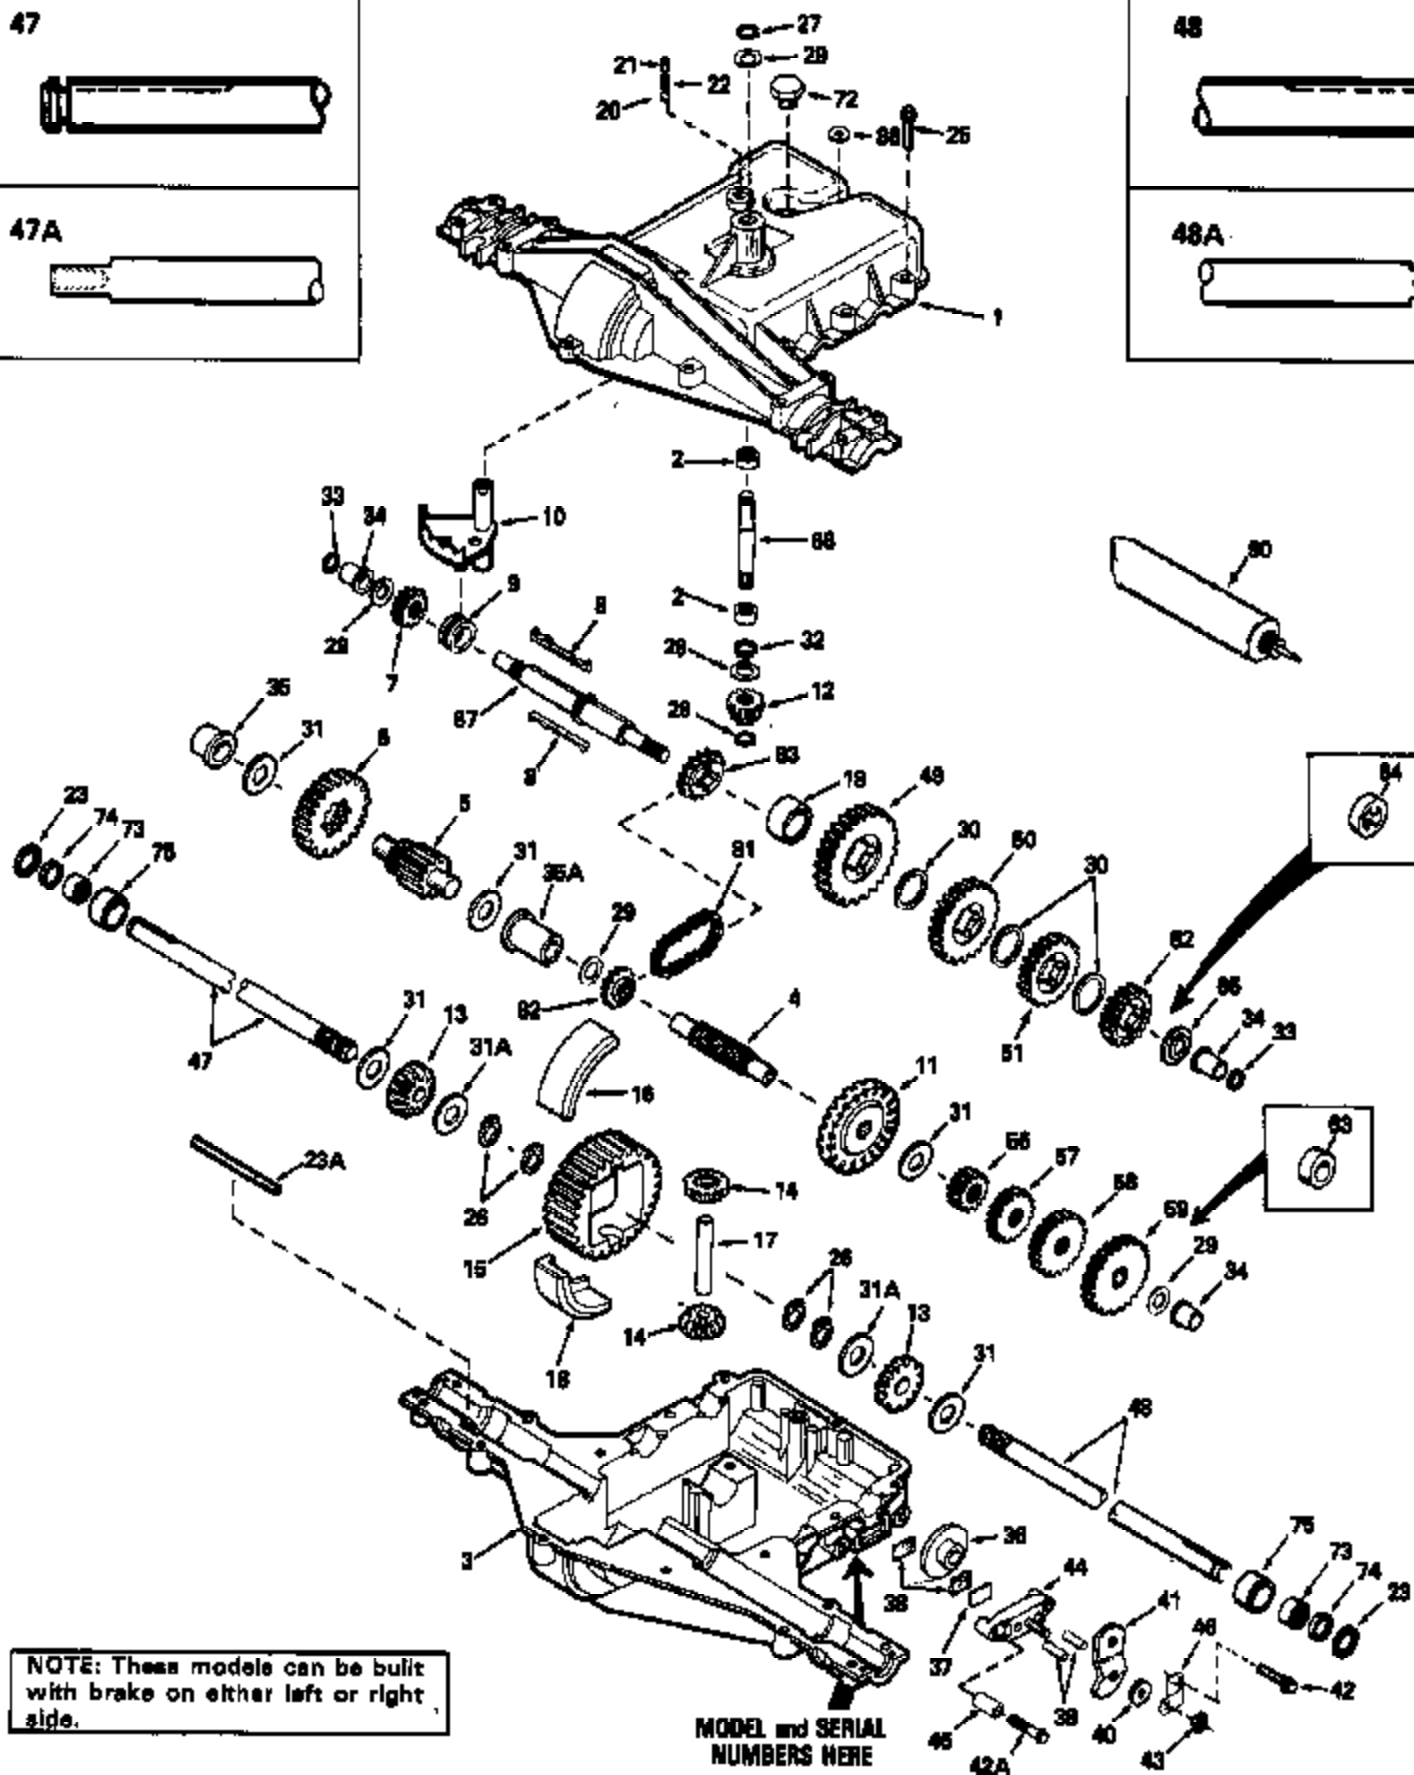

ILLUSTRATION SHOWS TYPICAL PARTS ONLY. ORDER BY PART NUMBER. PARTS NOT LISTED ARE SUPPLIED BY OEM.

47

47A

48

48A

NOTE: These models can be built with brake on either left or right side.

MODEL and SERIAL NUMBERS HERE

Ref #	Part Number	Qty	Description
1	772089	1	Transaxle Cover
2	780086A	2	Needle Bearing .625 ID
3	770075	1	Transaxle Case
4	776218	1	Countershaft
5	776219B	1	Output Shaft & Pinion
6	778139	1	Output Gear (35 teeth)
7	778136	1	Spur Gear (15 teeth)
8	792108	2	Shift Key
9	784266	1	Shift Collar
10	784333	1	Shift Rod & Fork
11	778188	1	Bevel Gear (42 teeth-steel)
12	778113A	1	Input Bevel Pinion (14 teeth)
13	778368	2	Bevel Gear (19 teeth) (Incl. 14)
14	778368	2	Peerless Bevel Pinion (13 teeth) (Incl. 13)
15	778165	1	Ring Gear (43 teeth)
16	786101	2	Bearing Block
17	786040	1	Drive Pin
18	786110	1	Neutral Sleeve Spacer .540L
20	792077A	1	Steel Ball 5/16" DIA
21	792078	1	Set Screw 3/8-16 x 3/8"
22	792079	1	Spring
23	788061	2	Seal Ring
25	792073A	15	Screw 1/4-20 x 1-1/4"
26	792125	4	Retaining Ring (pkg. of 2)
27	792035	1	Retaining Ring
28	788040	1	Retaining Ring
29	780072	5	Thrust Washer .627 ID x .031W
30	780108	3	Cup Washer 1.127 ID x .032W
31	780001	4	Flat Washer .750 ID x .56W
32	792001	1	"O" Ring .607 ID
33	788051A	2	"O" Ring .605 ID
34	780105A	3	Flanged Bushing .6255
35	780118A	1	Flanged Bushing .751
35A	780129	1	Flanged Bushing 1.003
36	790003	1	Brake Disk
37	790007	1	Brake Pad Plate
38	799021	2	Brake Pad (pkg of 2)
39	786026	2	Dowel Pin 5/16 x 3/4
40	792076A	1	Flat Washer .312 ID x .059W
41	790038	1	Brake Lever
42A	792085A	1	Screw 1/4-20 x 2-1/4"
42	792073A	1	Screw 1/4-20 x 1-1/4"
43	792075	1	Locknut 5/16-24
44	790025	1	Brake Pad Holder
45	786067	1	Spacer .2625 x 1.0
46	786086	1	Brake Lever Bracket
47	774636	1	Axle (12-3/4" long) (Incl. 26)
48	774689	1	Axle (15-5/8" long) (Incl. 26)
49	778215	1	Spur Gear (37 teeth)
50	778185	1	Spur Gear (30 teeth)
51	778190	1	Spur Gear (22 teeth)
52	778273	1	Spur Gear (19 teeth-steel)
56	778211	1	Spur Gear (12 teeth-steel)
57	778184	1	Spur Gear (20 teeth)
58	778189	1	Spur Gear (28 teeth)
59	778163	1	Spur Gear (31 teeth)