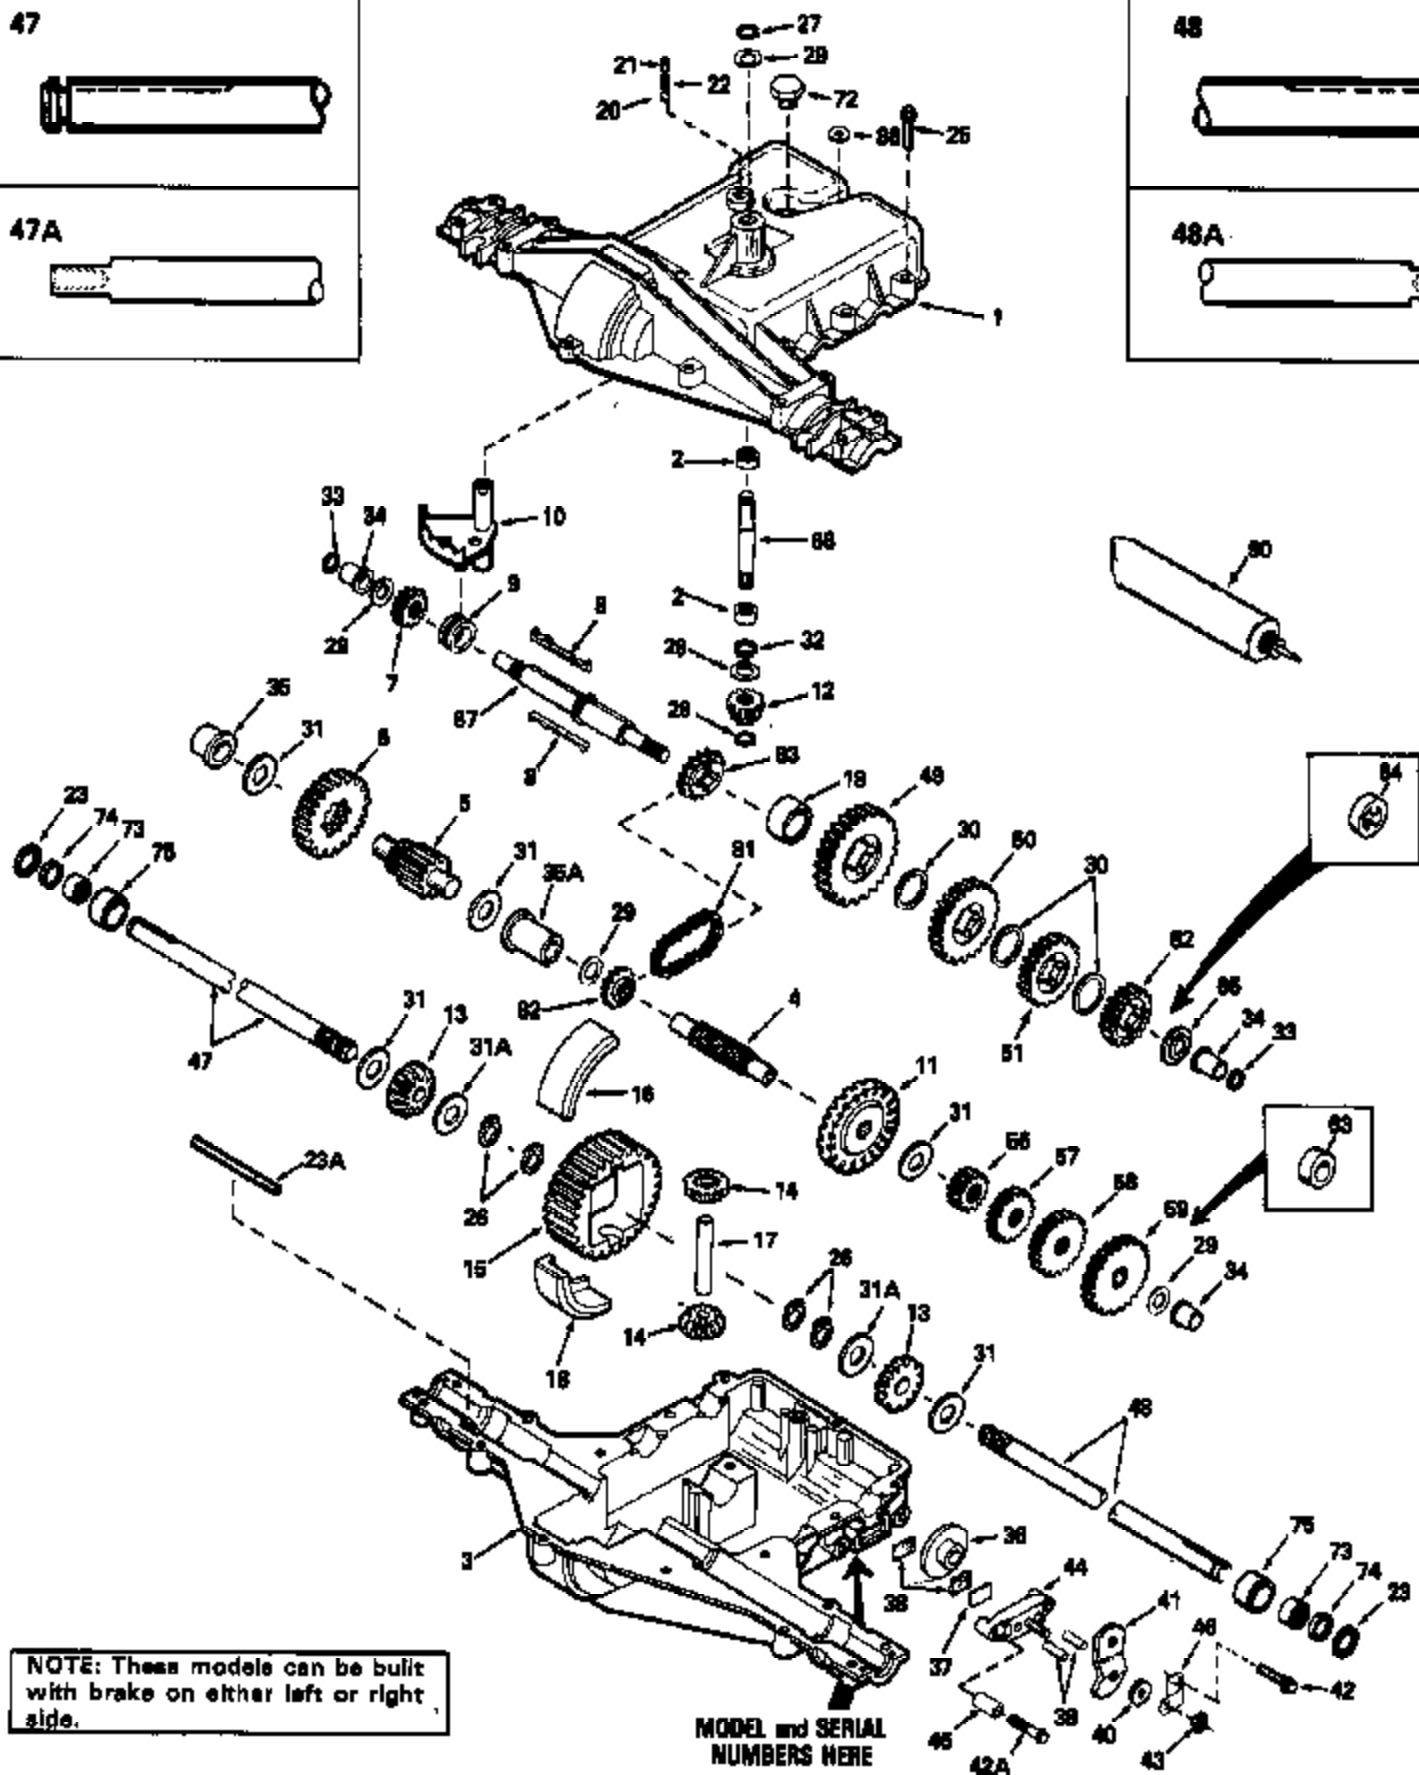

ILLUSTRATION SHOWS TYPICAL PARTS ONLY. ORDER BY PART NUMBER. PARTS NOT LISTED ARE SUPPLIED BY OEM.

47

47A

48

48A

NOTE: These models can be built with brake on either left or right side.

MODEL and SERIAL NUMBERS HERE

Ref #	Part Number	Qty	Description
1	772089	1	Transaxle Cover
2	780086A	2	Needle Bearing .625 ID
3	770075	1	Transaxle Case
4	776218	1	Countershaft
5	776219B	1	Output Shaft & Pinion
6	778139	1	Output Gear (35 teeth)
7	778136	1	Spur Gear (15 teeth)
8	792108	2	Shift Key
9	784216	1	Shift Collar
10	784330	1	Shift Rod & Fork
11	778137A	1	Bevel Gear (42 teeth)
12	778113A	1	Input Bevel Pinion (14 teeth)
13	778368	2	Bevel Gear (19 teeth) (Incl. 14)
14	778368	2	Peerless Bevel Pinion (13 teeth) (Incl. 13)
15	778165	1	Ring Gear (43 teeth)
16	786101	2	Bearing Block
17	786040	1	Drive Pin
18	786102		Spacer 1.130 x .695
20	792077A	1	Steel Ball 5/16" DIA
21	792078	1	Set Screw 3/8-16 x 3/8"
22	792079	1	Spring
23	788061	2	Seal Ring
25	792073A	15	Screw 1/4-20 x 1-1/4"
26	792125	4	Retaining Ring (pkg. of 2)
27	792035	1	Retaining Ring
28	788040	1	Retaining Ring
29	780072	5	Thrust Washer .627 ID x .031W
30	780108	2	Cup Washer 1.127 ID x .032W
31	780001	5	Flat Washer .750 ID x .56W
32	792001	1	"O" Ring .607 ID
33	788051A	2	"O" Ring .605 ID
34	780105A	3	Flanged Bushing .6255
35	780118A	1	Flanged Bushing .751
35A	780129	1	Flanged Bushing 1.003
36	790003	1	Brake Disk
37	790007	1	Brake Pad Plate
38	799021	2	Brake Pad (pkg of 2)
39	786026	2	Dowel Pin 5/16 x 3/4
40	792076A	1	Flat Washer .312 ID x .059W
41	790013	1	Brake Lever
42	792073A	2	Screw 1/4-20 x 1-1/4"
43	792075	1	Locknut 5/16-24
44	790025	1	Brake Pad Holder
46	786086	1	Brake Lever Bracket
47	774693	1	Axle (13.5/16" long)
48	774689	1	Axle (15-5/8" long) (Incl. 26)
49	778125	1	Spur Gear (35 teeth)
50	778123A	1	Spur Gear (25 teeth)
51	778121A	1	Spur Gear (20 teeth)
56	778151	1	Spur Gear (15 teeth)
57	778127A	1	Spur Gear (25 teeth)
58	778129A	1	Spur Gear (30 teeth)
65	780109	1	Thrust Washer .627 ID x .058W
66	776135	1	Input Shaft
67	776220	1	Shifter & Brake Shaft
72	792165	1	Thread Plug 9/16-18