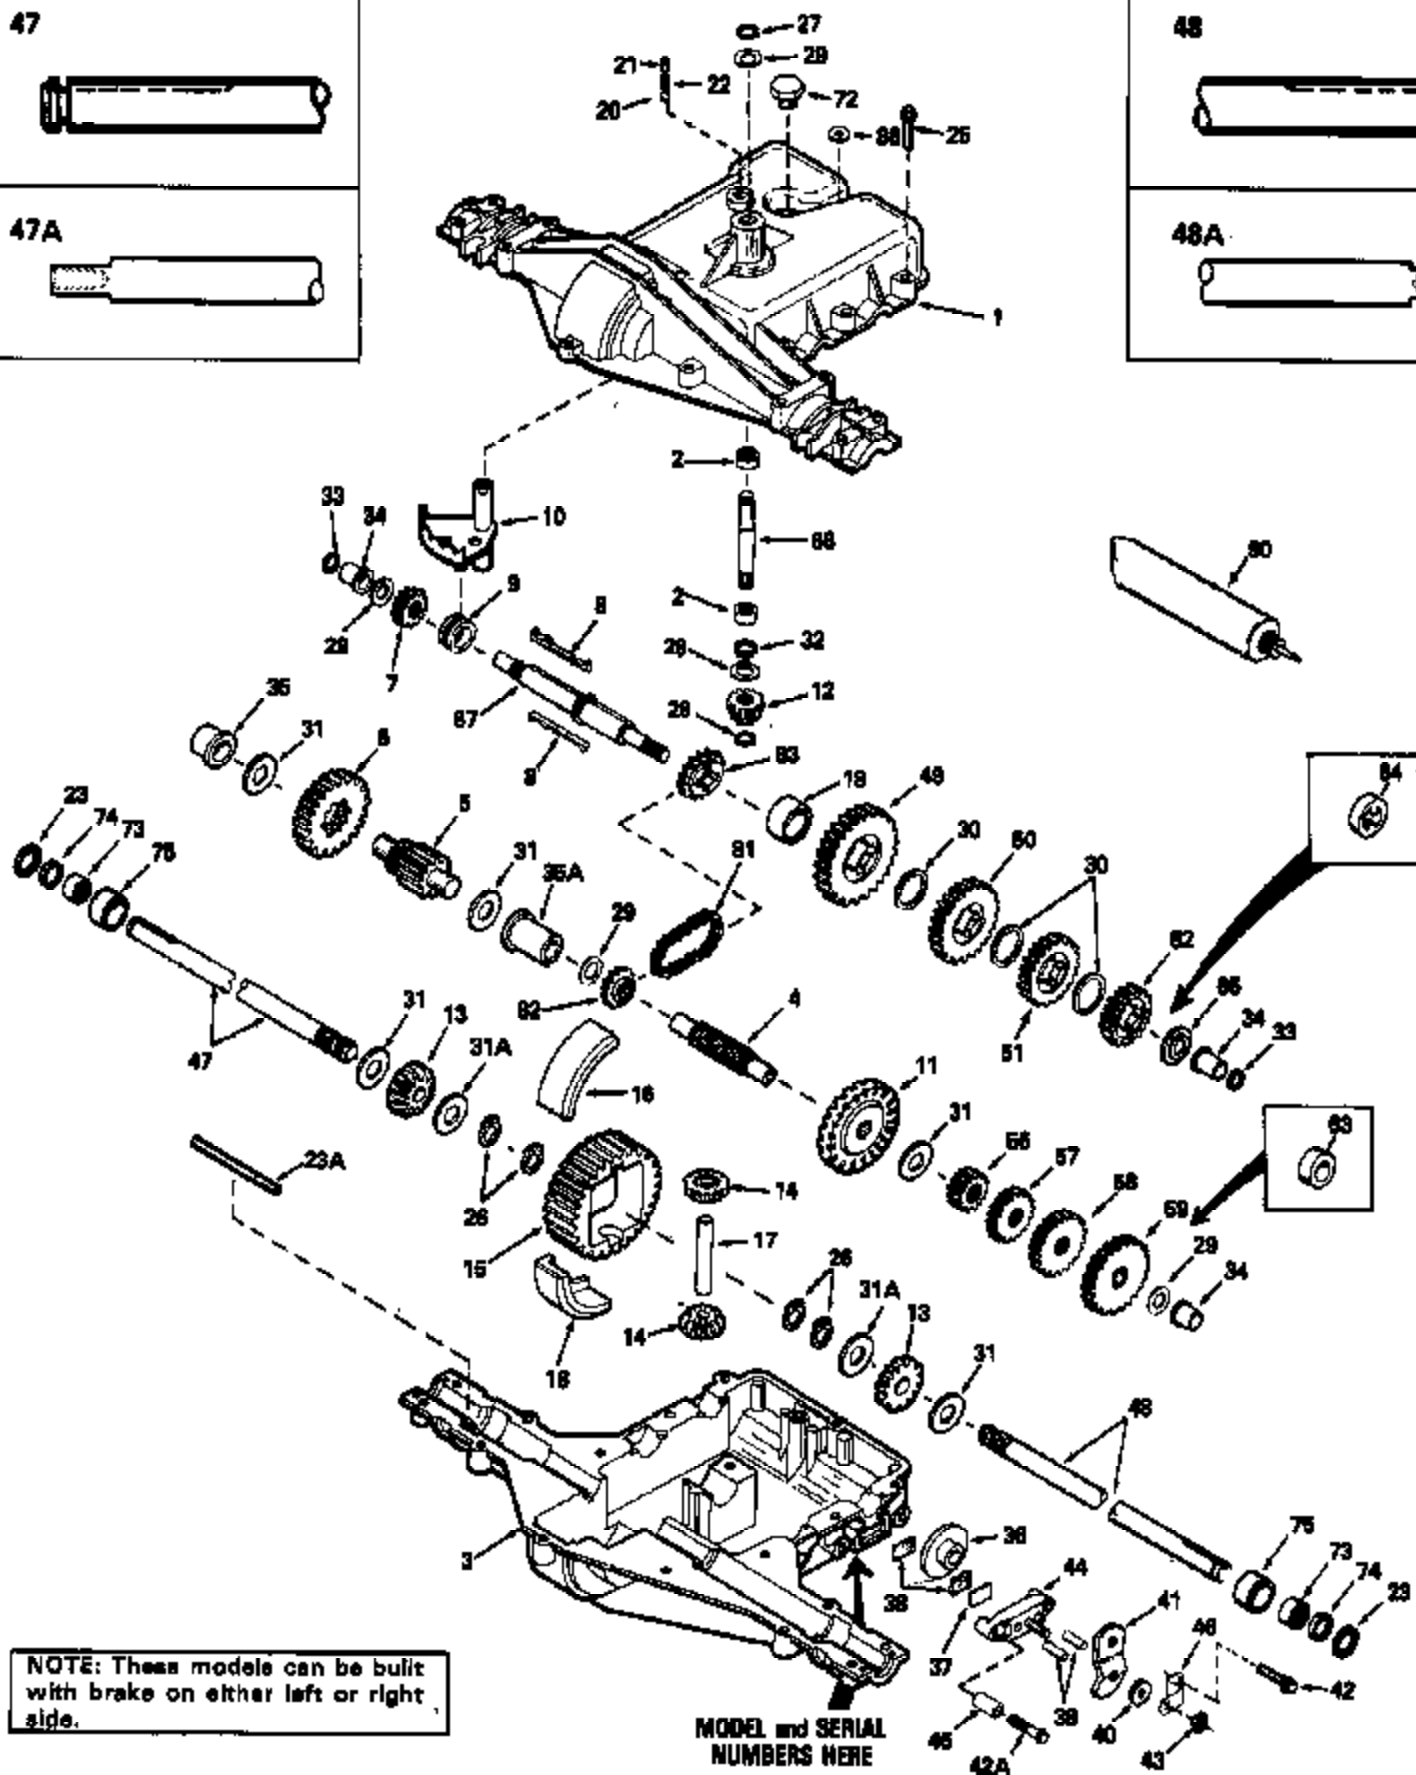

ILLUSTRATION SHOWS TYPICAL PARTS ONLY. ORDER BY PART NUMBER. PARTS NOT LISTED ARE SUPPLIED BY OEM.

47

47A

48

48A

NOTE: These models can be built with brake on either left or right side.

MODEL and SERIAL NUMBERS HERE

Ref #	Part Number	Qty	Description
1	772089		Transaxle Cover
2	780086A		Needle Bearing
3	770075		Transaxle Case
4	776218		Countershaft
5	776219A		Output Shaft & Pinion
6	778139		Output Gear
7	778136		Spur Gear
8	792108		Key
9	784216		Shift Collar
10	784330		Shift Rod & Fork
11	778137A		Bevel Gear (42 teeth)
12	778113A		Input Bevel Pinion (14 teeth)
13	778221	900-900-013A	Bevel Gear (16 teeth)
14	778068	Peerless	Bevel Pinion Gear (16 teeth)
15	778165		Ring Gear
16	786101		Bearing Block
17	786040		Drive Pin
18	786102		Neutral Spacer
20	792077A		Steel Ball, 5/16" dia.
21	792078		Set Screw, 3/8-16 x 3/8"
22	792079		Spring
23	788061		Seal Ring
25	792073A		Screw, 1/4-20 x 1-1/4"
26	792125		Retaining Ring (pkg of 2)
27	792035		Retaining Ring
28	788040		Retaining Ring
29	780072		Thrust Washer
30	780108		Thrust Washer
31	780001		Washer
32	792001		"O" Ring
33	788051A		Square Cut Ring
34	780105A		Flanged Bushing
35	780118A		Flanged Bushing
35A	780129		Flanged Bushing
36	790003		Brake Disk
37	790007		Brake Pad Plate
38	799021		Brake Pad (pkg of 2)
39	786026		Dowel Pin
40	792076A		Flat Washer
41	790013		Brake Lever
42	792073A		Screw, 1/4-20 x 1-1/4"
42A	792073A		Screw, 1/4-20 x 1-1/4"
43	792075		Lock Nut, 5/16-24
44	790025		Brake Pad Holder
46	786086		Brake Lever Bracket
47	774693		Axle (13-5/16" long)
48	774689		Axle (15-5/8" long) (Incl. 26)
49	778125		Spur Gear (35 teeth)
50	778123A		Spur Gear (25 teeth)
51	778121A		Spur Gear (20 teeth)
56	778151		Spur Gear (15 teeth)
57	778127A		Spur Gear (25 teeth)
58	778129A		Spur Gear (30 teeth)
65	780109		Thrust Washer (flat)
66	776135		Input Shaft (3-11/16" long)
67	776220		Brake Shaft