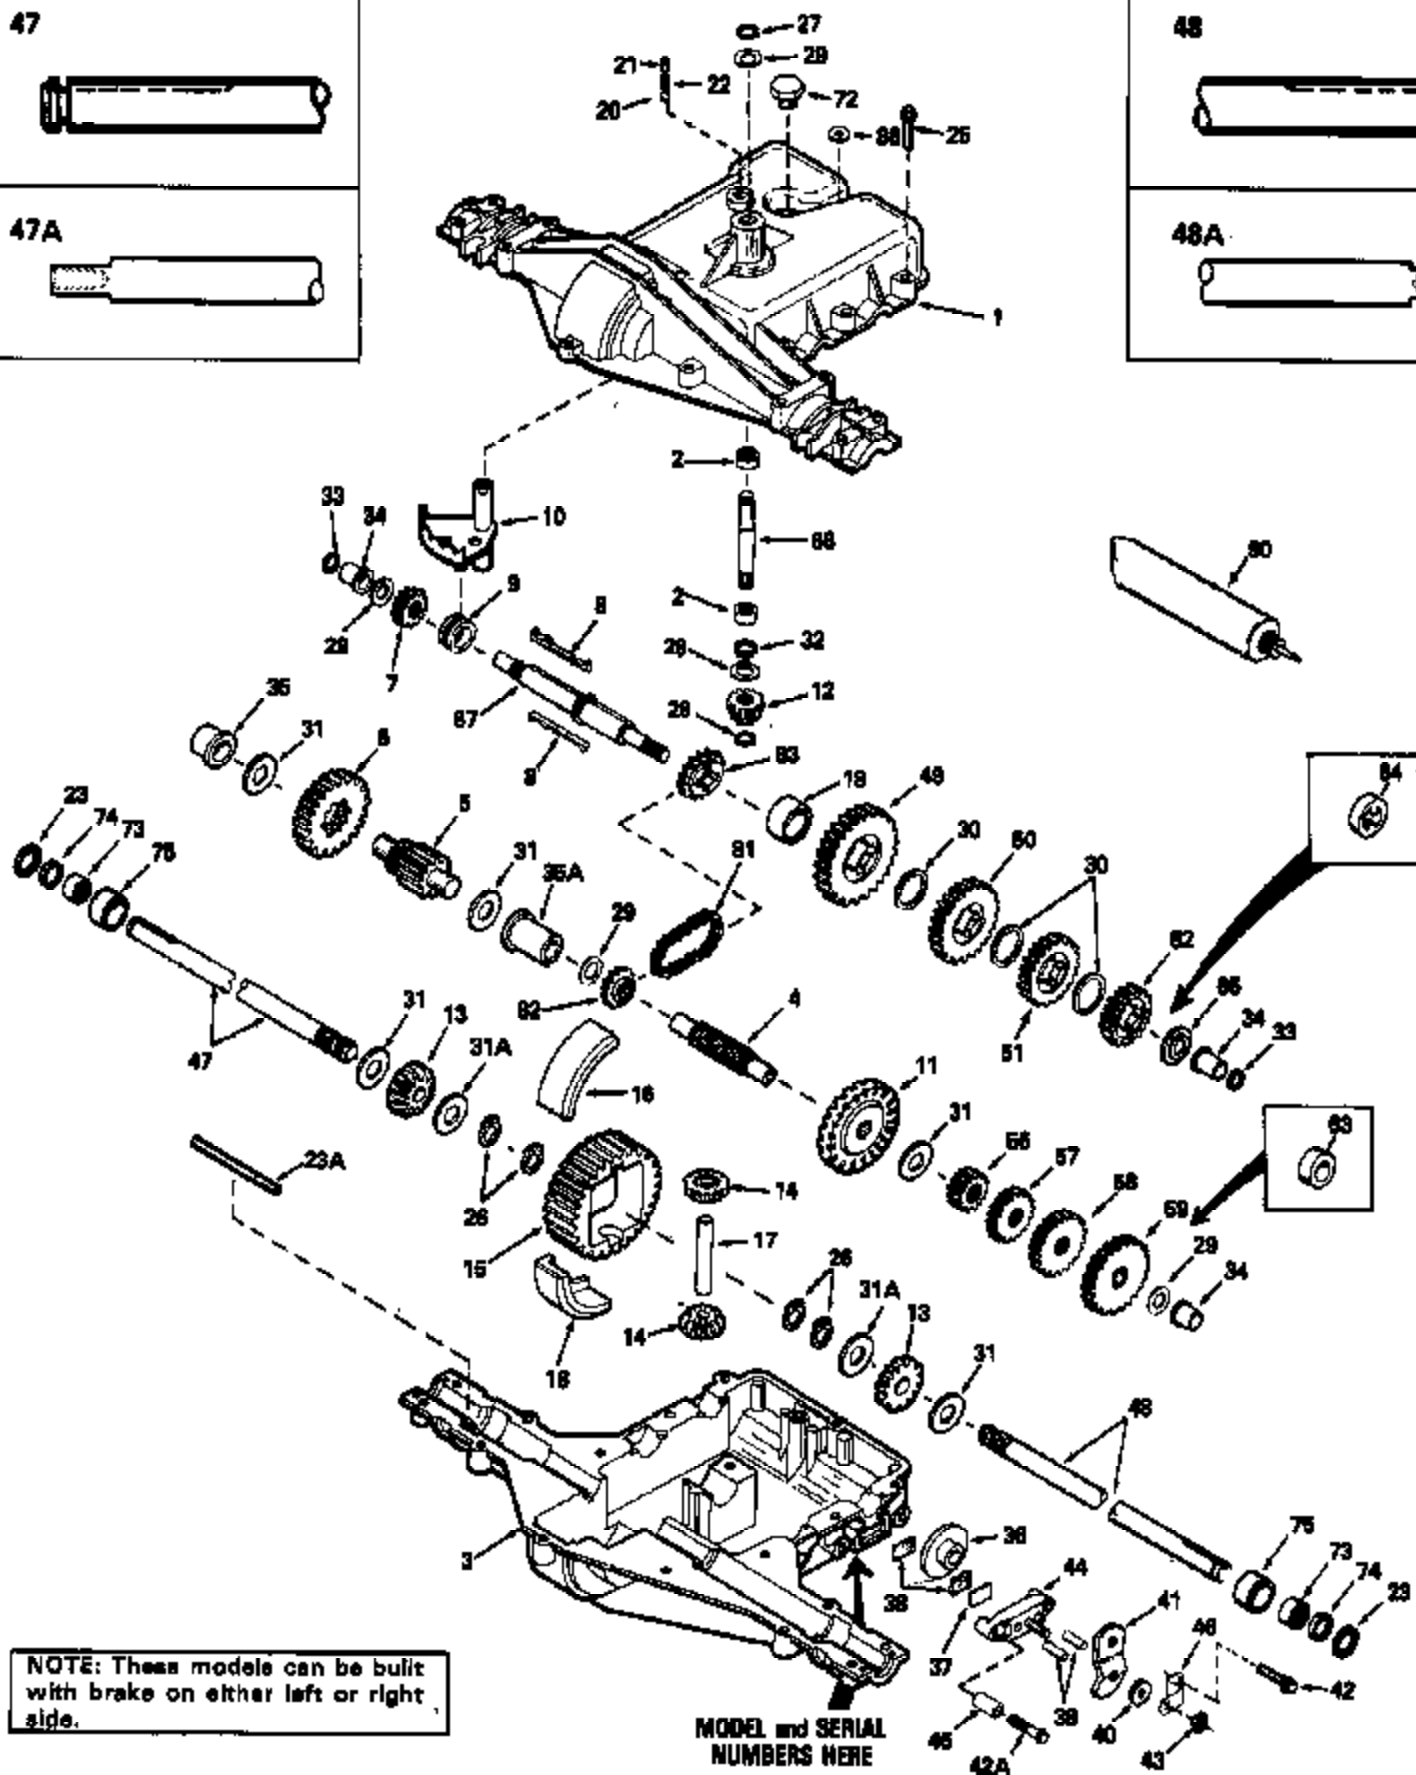

ILLUSTRATION SHOWS TYPICAL PARTS ONLY. ORDER BY PART NUMBER. PARTS NOT LISTED ARE SUPPLIED BY OEM.

47

47A

48

48A

NOTE: These models can be built with brake on either left or right side.

MODEL and SERIAL NUMBERS HERE

Ref #	Part Number	Qty	Description
1	772089	1	Transaxle Cover
2	780086A	2	Needle Bearing .625 ID
3	770075	1	Transaxle Case
4	776218	1	Countershaft
5	776219B	1	Output Shaft & Pinion
6	778139	1	Output Gear (35 teeth)
7	778136	1	Spur Gear (15 teeth)
8	792108	2	Shift Key
9	784216	1	Shift Collar
10	784330	1	Shift Rod & Fork
11	778137A	1	Bevel Gear (42 teeth)
12	778113A	1	Input Bevel Pinion (14 teeth)
13	778368	2	Bevel Gear (15 teeth) (Incl. 14)
14	778368	2	Peerless Bevel Pinion (13 teeth) (Incl. 13)
15	778165	1	Ring Gear (43 teeth)
16	786101	2	Bearing Block
17	786040	1	Drive Pin
18	786102		Spacer 1.130 x .695
20	792077A	1	Steel Ball 5/16" DIA
21	792078	1	Set Screw 3/8-16 x 3/8"
22	792079	1	Spring
23	788061	2	Seal Ring
25	792073A	15	Screw 1/4-20 x 1-1/4"
26	792125	4	Retaining Ring (pkg. of 2)
27	792035	1	Retaining Ring
28	788040	1	Retaining Ring
29	780072	5	Thrust Washer .627 ID x .031W
30	780108	1	Cup Washer 1.127 ID x .032W
31	780001	5	Flat Washer .750 ID x .56W
32	792001	1	"O" Ring .607 ID
33	788051A	2	"O" Ring .605 ID
34	780105A	3	Flanged Bushing .6255
35	780118A	1	Flanged Bushing .751
35A	780129	1	Flanged Bushing 1.003
36	790003	1	Brake Disk
37	790007	1	Brake Pad Plate
38	799021	2	Brake Pad (pkg of 2)
39	786026	2	Dowel Pin 5/16 x 3/4
40	792076A	1	Flat Washer .312 ID x .059W
41	790036	1	Brake Lever
42	792073A	2	Screw 1/4-20 x 1-1/4"
43	792075	1	Locknut 5/16-24
44	790025	1	Brake Pad Holder
46	786086	1	Brake Lever Bracket
47	774736	1	Axle (12.030" long)
48	774737	1	Axle (14.906" long)
49	778125	1	Spur Gear (35 teeth)
50	778123A	1	Spur Gear (25 teeth)
56	778151	1	Spur Gear (15 teeth)
57	778127A	1	Spur Gear (25 teeth)
63	786071	1	Countershaft Spacer (1-1/8" x 3/8")
64	786072	1	Output Shaft Spacer (1-3/8" x 3/8")
65	780139	1	Thrust Washer .627 ID x .058W
66	776135	1	Input Shaft
67	776220	1	Shifter & Brake Shaft
72	792074	1	Threaded Plug