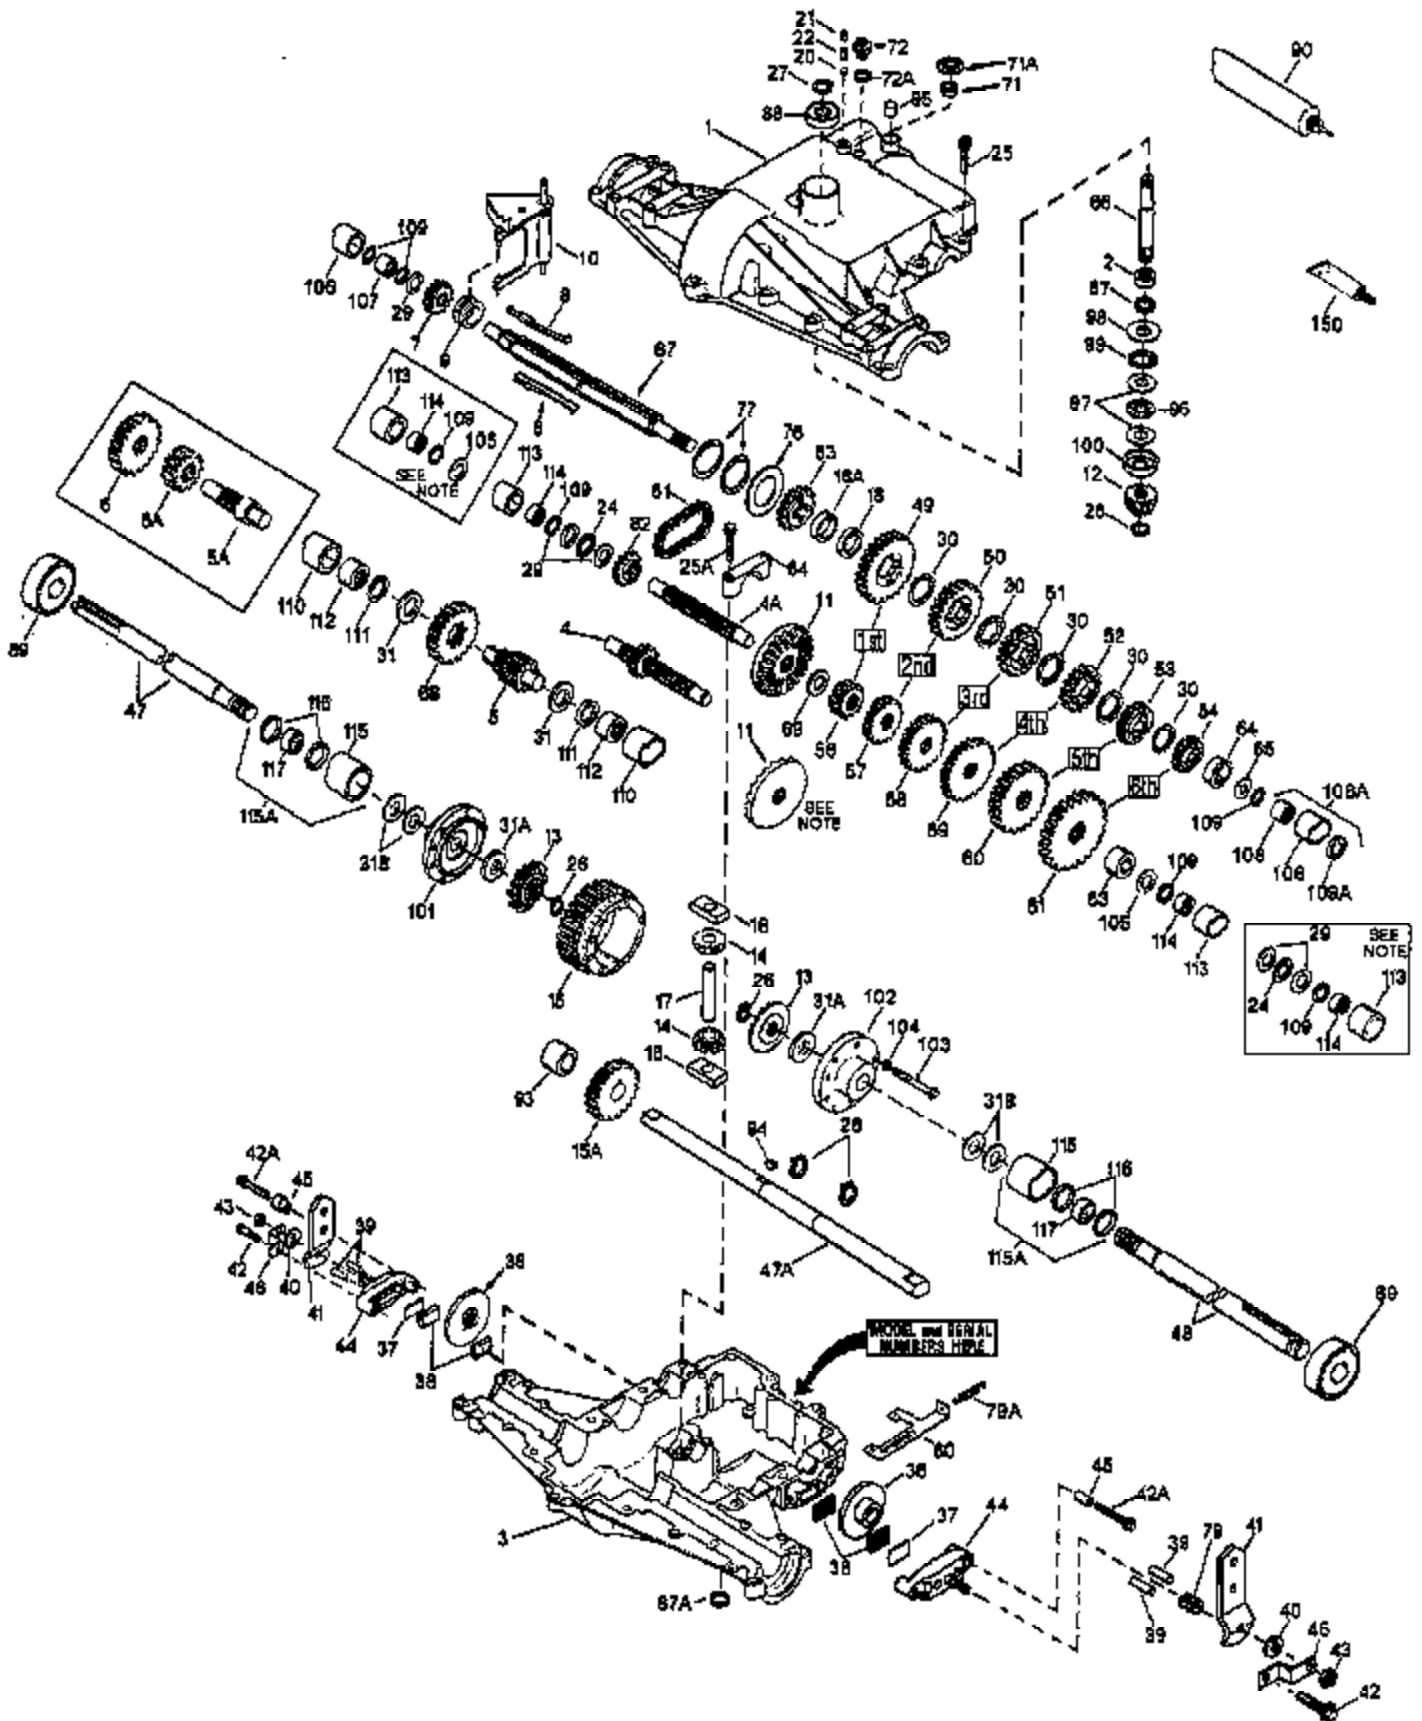

ILLUSTRATION SHOWS TYPICAL PARTS ONLY. ORDER BY PART NUMBER. PARTS NOT LISTED ARE SUPPLIED BY OEM.

Ref #	Part Number	Qty	Description
1	772097A	1	Transaxle Cover
2	780155	1	Needle Bearing 3/4"
3	770088	1	Transaxle Case
4	776291	1	Countershaft & Gear (9-tooth gear)
5	776275	1	Output Shaft
6B	778247	1	Output Gear (35 teeth-steel)
7	778253	1	Spur Gear (15 teeth-steel)
8	792136A	4	Shift Key
9	784352	1	Shift Collar
10	784375	1	Shift Fork
11	778246	1	Bevel Gear (33 teeth-steel)
12	778245	1	Input Bevel Pinion (13 teeth-steel)
13	778198	2	Bevel Gear (16 teeth-steel)
14	778197	2	Peerless Bevel Pinion (10 teeth-steel)
15	778248	1	Ring Gear (31 teeth)
16	786027	2	Drive Block
17	786019	1	Drive Pin
18A	786122	1	Neutral Spacer (.276/.268 thick)
18	786121	1	Neutral Spacer (.350/.340 thick)
20	792077A	1	Steel Ball, 5/16" dia.
21	792078	1	Set Screw, 3/8-16 x 3/8"
22	792079	1	Spring
24	780071	1	Thrust Bearing
25	792129A	17	Screw, 5/16-18 x 1-1/4"
25A	792073A	2	Screw, 1/4-20 x 1-1/4"
26	792018	2	Ext. Retaining Ring .689
27	792018	1	Retaining Ring
28	788040	1	Retaining Ring
29	780072	3	Washer
30	780108	3	Washer
31B	780042	4	Thrust Washer
31	780128	2	Washer
31A	780107	2	Flat Washer
36	790043	1	Brake Disk
37	790007	1	Brake Pad Plate
38	799021	2	Brake Pad (pkg of 2)
39	786026	2	Dowel Pin
40	792076A	1	Flat Washer
41	790016	1	Brake Lever
42A	792085A	1	Screw 1/4-20 x 2-1/4"
42	792073A	1	Screw 1/4-20 x 1-1/4"
43	792075	1	Locknut 5/16-24
44	790025	1	Brake Pad Holder
45	786092	1	Spacer
46	786086	1	Brake Lever Bracket
47	774972	1	Axle (15-9/32" long)
48	774973	1	Axle (11-13/32" long)
49	778216A	1	Spur Gear (41 teeth-steel)
50	778206A	1	Spur Gear (35 teeth-steel)
51	778205A	1	Spur Gear (30 teeth-steel)
52	778203A	1	Spur Gear (22 teeth-steel)
57	778199	1	Spur Gear (15 teeth-steel)
58	778200	1	Spur Gear (20 teeth-steel)
59	778202	1	Spur Gear (28 teeth-steel)
63	786071	2	Countershaft Spacer 1-1/8" x 3/8"
64	786072	2	Brake Shaft Spacer 1-3/8" x 3/8"