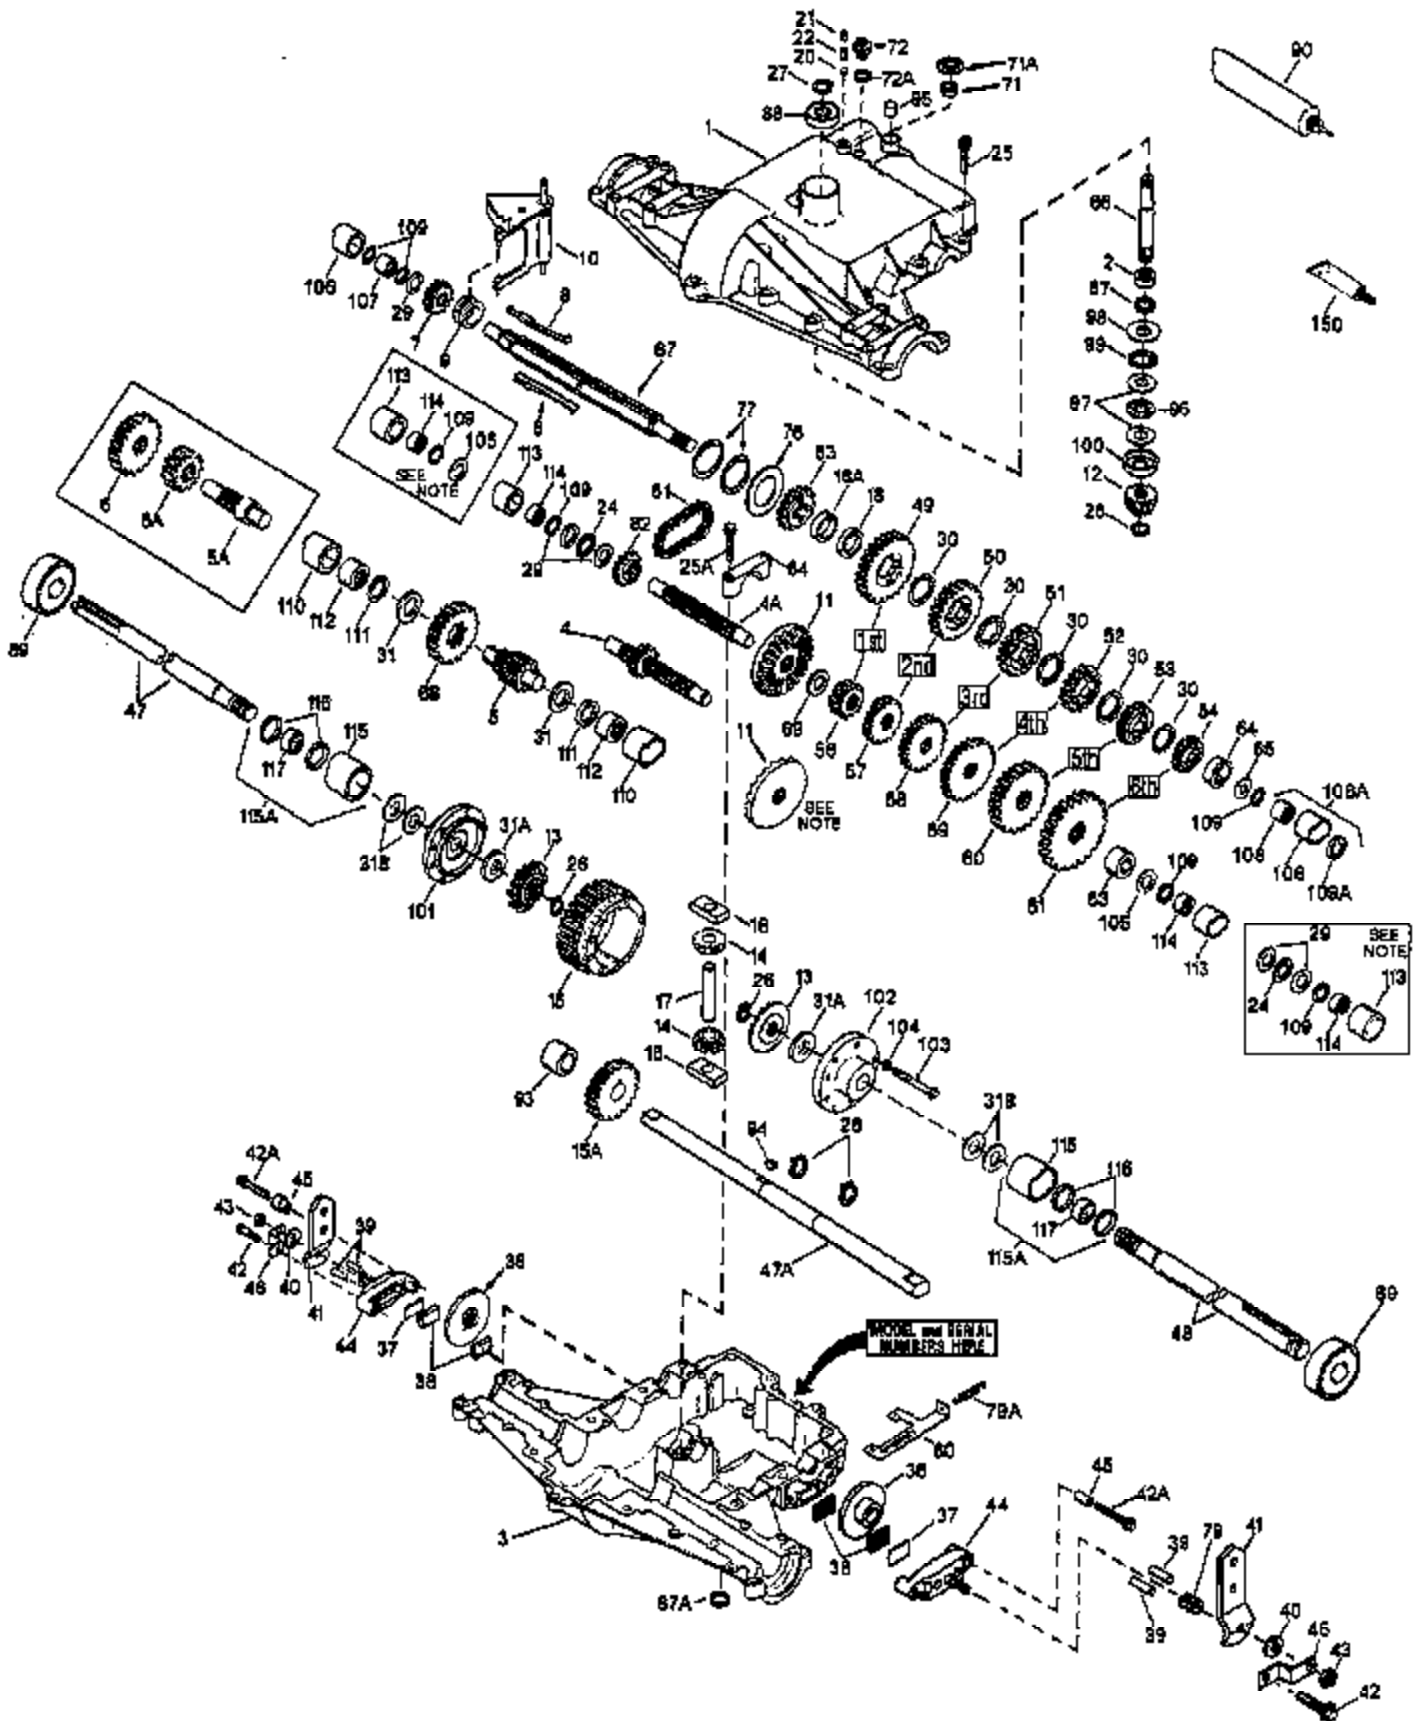

ILLUSTRATION SHOWS TYPICAL PARTS ONLY. ORDER BY PART NUMBER. PARTS NOT LISTED ARE SUPPLIED BY OEM.

Ref #	Part Number	Qty	Description
1	772097A	1	Transaxle Cover
2	780155	1	Needle Bearing
3	770088	1	Transaxle Case
4	776291	1	Countershaft & Gear (9 tooth)
5	776275	1	Output Shaft
6	778247	1	Spur Gear (35 teeth-steel)
7	778253	1	Spur Gear (15 teeth-steel)
8	792136A	4	Shift Key
9	784352	1	Shift Collar
10	784375	1	Shift Fork
11	778246	1	Bevel Gear (33 teeth-steel)
12	778245	1	Bevel Pinion (13 teeth-steel)
13	778198	2	Bevel Gear (16 teeth-steel)
14	778197	2	Peerless Pinion (10 teeth-steel)
15	778248	1	Ring Gear
16	786027	2	Drive Block
17	786019	1	Drive Pin
18A	786122	1	Neutral Spacer (.276/.268 thick)
18	786121	1	Neutral Spacer (.350/.340 thick)
20	792077A	1	Steel Ball, 5/16" dia.
21	792078	1	Set Screw, 3/8-16 x 3/8"
22	792079	1	Spring
24	780071	1	Thrust Bearing
25A	792073A	2	Screw, 1/4-20 x 1-1/4"
25	792129A	17	Screw, 5/16-18 x 1-1/4"
26	792018	2	Retaining Ring
27	792018	1	Retaining Ring
28	788040	1	Retaining Ring
29	780072	3	Washer
30	780108	5	Washer
31A	780107	2	Washer
31B	780042	4	Washer
31	780128	2	Washer
36	790043	1	Brake Disk
37	790007	1	Brake Pad Plate
38	799021	2	Brake Pad (pkg of 2)
39	786026	2	Dowel Pin
40	792076A	1	Washer
41	790013	1	Brake Lever
42	792073A	2	Screw, 1/4-20 x 1-1/4"
43	792075	1	Locknut, 5/16-24
44	790025	1	Brake Pad Holder
46	786086	1	Brake Lever Bracket
47	774856	1	Axle (14-5/16" long)
48	774855	1	Axle (18-3/16" long)
49	778216A	1	Spur Gear (41 teeth-steel)
50	778258A	1	Spur Gear (34 teeth-steel)
51	778205A	1	Spur Gear (30 teeth-steel)
52	778204A	1	Spur Gear (25 teeth-steel)
53	778203A	1	Spur Gear (22 teeth-steel)
54	778273	1	Spur Gear (19 teeth-steel)
57	778259	1	Spur Gear (16 teeth-steel)
58	778200	1	Spur Gear (20 teeth-steel)
59	778201	1	Spur Gear (25 teeth-steel)
60	778202	1	Spur Gear (28 teeth-steel)
61	778208	1	Spur Gear (31 teeth-steel)