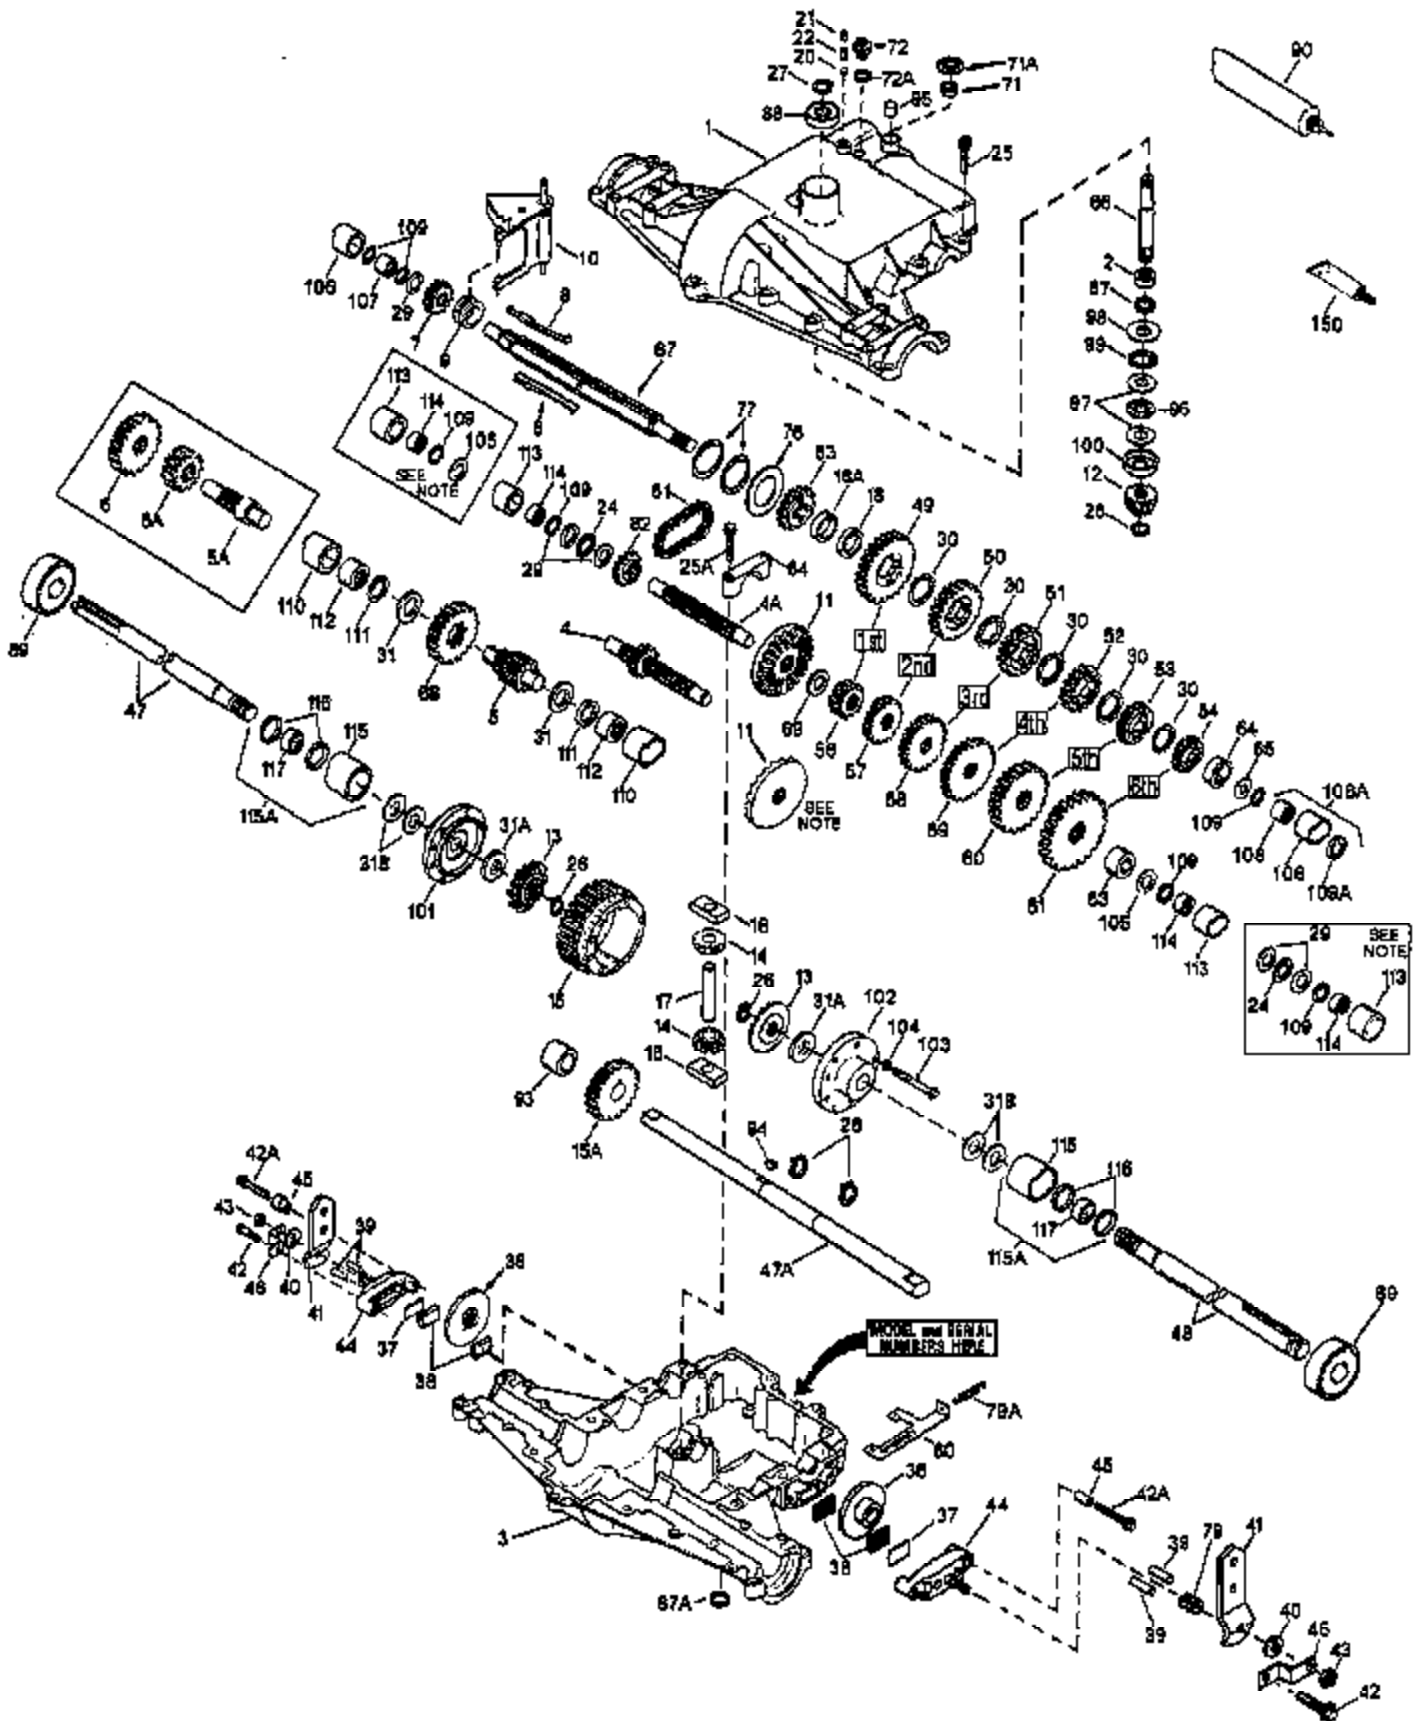

ILLUSTRATION SHOWS TYPICAL PARTS ONLY. ORDER BY PART NUMBER. PARTS NOT LISTED ARE SUPPLIED BY OEM.

Ref #	Part Number	Qty	Description
1	772098A	1	Transaxle Cover
2	780155	1	Needle Bearing
3	770088	1	Transaxle Case
4	776291	1	Countershaft & Gear (9-tooth gear)
5	776275	1	Output Shaft
6	778247	1	Output Gear (35 teeth-steel)
7	778253	1	Spur Gear (15 teeth)
8	792136A	4	Shift Key
9	784352	1	Shift Collar
10	784375	1	Shift Fork
11	778246	1	Bevel Gear (33 teeth-steel)
12	778245	1	Input Bevel Pinion (13 teeth-steel)
13	778198	2	Bevel Gear (16 teeth-steel)
14	778197	2	Peerless Pinion (10 teeth-steel)
15	778248	1	Ring Gear
16	786027	2	Drive Block
17	786019	1	Drive Pin
18A	786122	1	Neutral Spacer (.276/.268 thick)
18	786121	1	Neutral Spacer (.350/.340 thick)
20	792077A	1	Steel Ball, 5/16" dia.
21	792078	1	Set Screw, 3/8-16 x 3/8"
22	792079	1	Spring
24	780071	1	Thrust Bearing
25A	792073A	2	Screw, 1/4-20 x 1-1/4"
25	792129A	17	Screw, 5/16-18 x 1-1/4"
26	792018	2	Retaining Ring
27	792018	1	Retaining Ring
28	788040	1	Retaining Ring
29	780072	3	Washer
30	780108	5	Washer
31A	780107	2	Washer
31B	780042	4	Washer
31	780128	2	Washer
36	790043	1	Brake Disk
37	790007	1	Brake Pad Plate
38	799021	2	Brake Pad (pkg of 2)
39	786026	2	Dowel Pin
40	792076A	1	Washer
41	790013	1	Brake Lever
42	792073A	2	Screw, 1/4-20 x 1-1/4"
43	792075	1	Locknut, 5/16-24
44	790025	1	Brake Pad Holder
46	786086	1	Brake Lever Bracket
47	774832	1	Axle (12-5/16" long)
48	774831	1	Axle (16-3/16" long)
49	778216A	1	Spur Gear (41 teeth-steel)
50	778258A	1	Spur Gear (34 teeth-steel)
51	778205A	1	Spur Gear (30 teeth-steel)
52	778204A	1	Spur Gear (25 teeth-steel)
53	778203A	1	Spur Gear (22 teeth-steel)
54	778273	1	Spur Gear (19 teeth-steel)
57	778259	1	Spur Gear (16 teeth-steel)
58	778200	1	Spur Gear (20 teeth-steel)
59	778201	1	Spur Gear (25 teeth-steel)
60	778202	1	Spur Gear (28 teeth-steel)
61	778208	1	Spur Gear (31 teeth-steel)