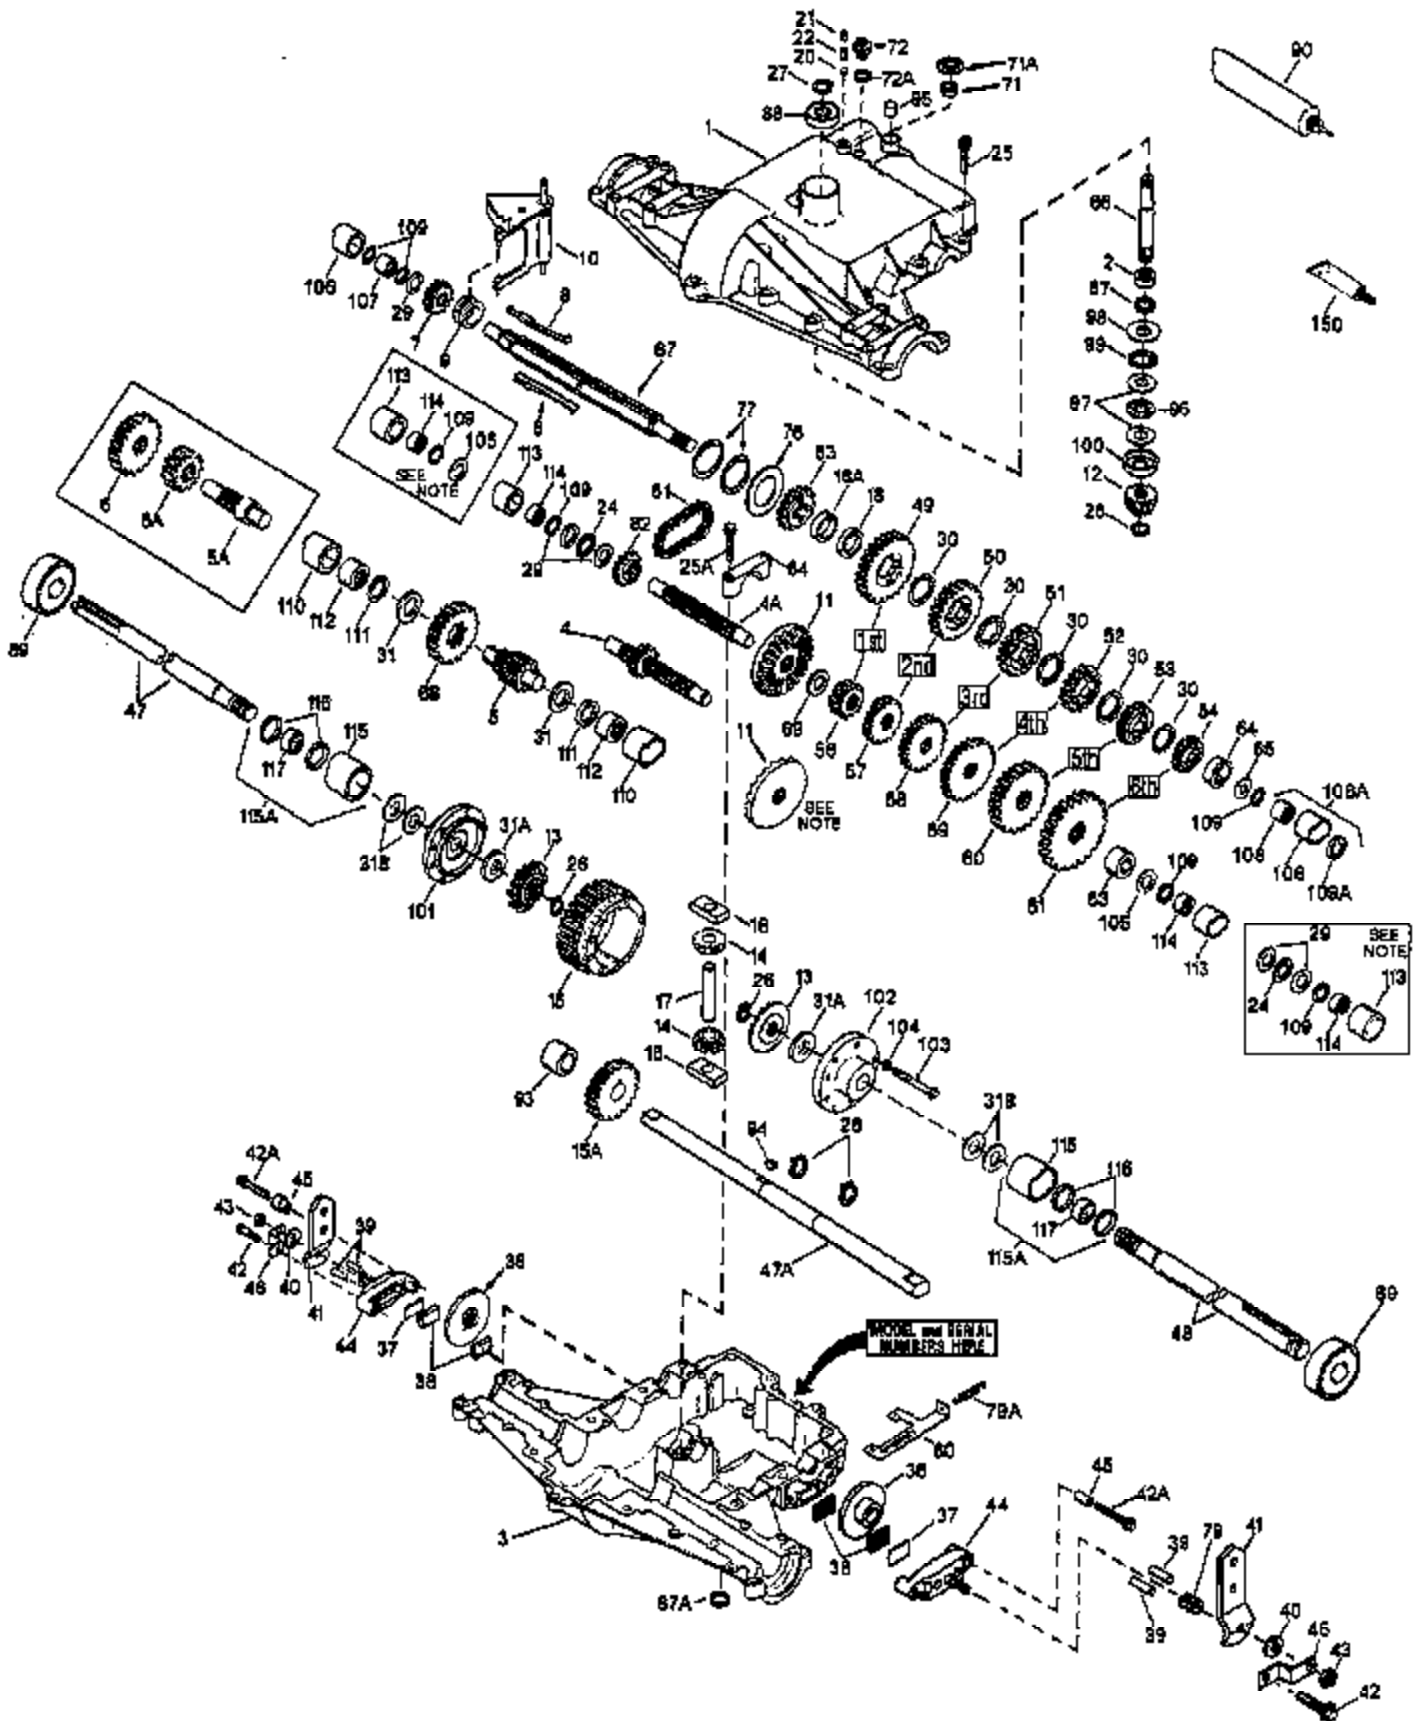

ILLUSTRATION SHOWS TYPICAL PARTS ONLY. ORDER BY PART NUMBER. PARTS NOT LISTED ARE SUPPLIED BY OEM.

Ref #	Part Number	Qty	Description
1	772098A	1	Transaxle Cover
2	780155	1	Needle Bearing
3	770088	1	Transaxle Case
4	776291	1	Countershaft & Gear (9-tooth gear)
5	776275	1	Output Shaft
6	778247	1	Output Gear (35 teeth-steel)
7	778253	1	Spur Gear (15 teeth-steel)
8	792136A	4	Shift Key
9	784352	1	Shift Collar
10	784375	1	Shift Fork
11	778246	1	Bevel Gear (33 teeth-steel)
12	778245	1	Input Bevel Pinion (13 teeth-steel)
13	778198	2	Bevel Gear (16 teeth)
14	778197	2	Peerless Bevel Pinion (10 teeth)
15	778248	1	Ring Gear
16	786027	2	Drive Block
17	786019	1	Drive Pin
18A	786122	1	Neutral Spacer (.276/.268 thick)
18	786121	1	Neutral Spacer (.350/.340 thick)
20	792077A	1	Steel Ball, 5/16" dia.
21	792078	1	Set Screw, 3/8-16 x 3/8"
22	792079	1	Spring
24	780071	1	Thrust Bearing
25A	792073A	2	Screw, 1/4-20 x 1-1/4"
25	792129A	17	Screw, 5/16-18 x 1-1/4"
26	792018	2	Retaining Ring
27	792018	1	Retaining Ring
28	788040	1	Retaining Ring
29	780072	3	Washer
30	780108	4	Washer
31A	780107	2	Washer
31B	780042	4	Washer
31	780128	2	Washer
36	790043	1	Brake Disk
37	790007	1	Brake Pad Plate
38	799021	2	Brake Pad (pkg of 2)
39	786026	2	Dowel Pin
40	792076A	1	Washer
41	790057	1	Brake Lever
42	792073A	2	Screw, 1/4-20 x 1-1/4"
43	792075	1	Locknut, 5/16-24
44	790025	1	Brake pad Holder
46	786086	1	Brake Lever Bracket
47	774907	1	Axle (11-21/32" long)
48	774906	1	Axle (15-17/32" long)
49	778216A	1	Spur Gear (41 teeth-steel)
50	778205A	1	Spur Gear (30 teeth-steel)
51	778204A	1	Spur Gear (25 teeth-steel)
52	778203A	1	Spur Gear (22 teeth-steel)
53	778273	1	Spur Gear (19 teeth-steel)
57	778200	1	Spur Gear (20 teeth-steel)
58	778201	1	Spur Gear (25 teeth-steel)
59	778202	1	Spur Gear (28 teeth-steel)
60	778208	1	Spur Gear (31 teeth-steel)
63	786071	1	Countershaft Spacer
64	786072	1	Output Shaft Spacer