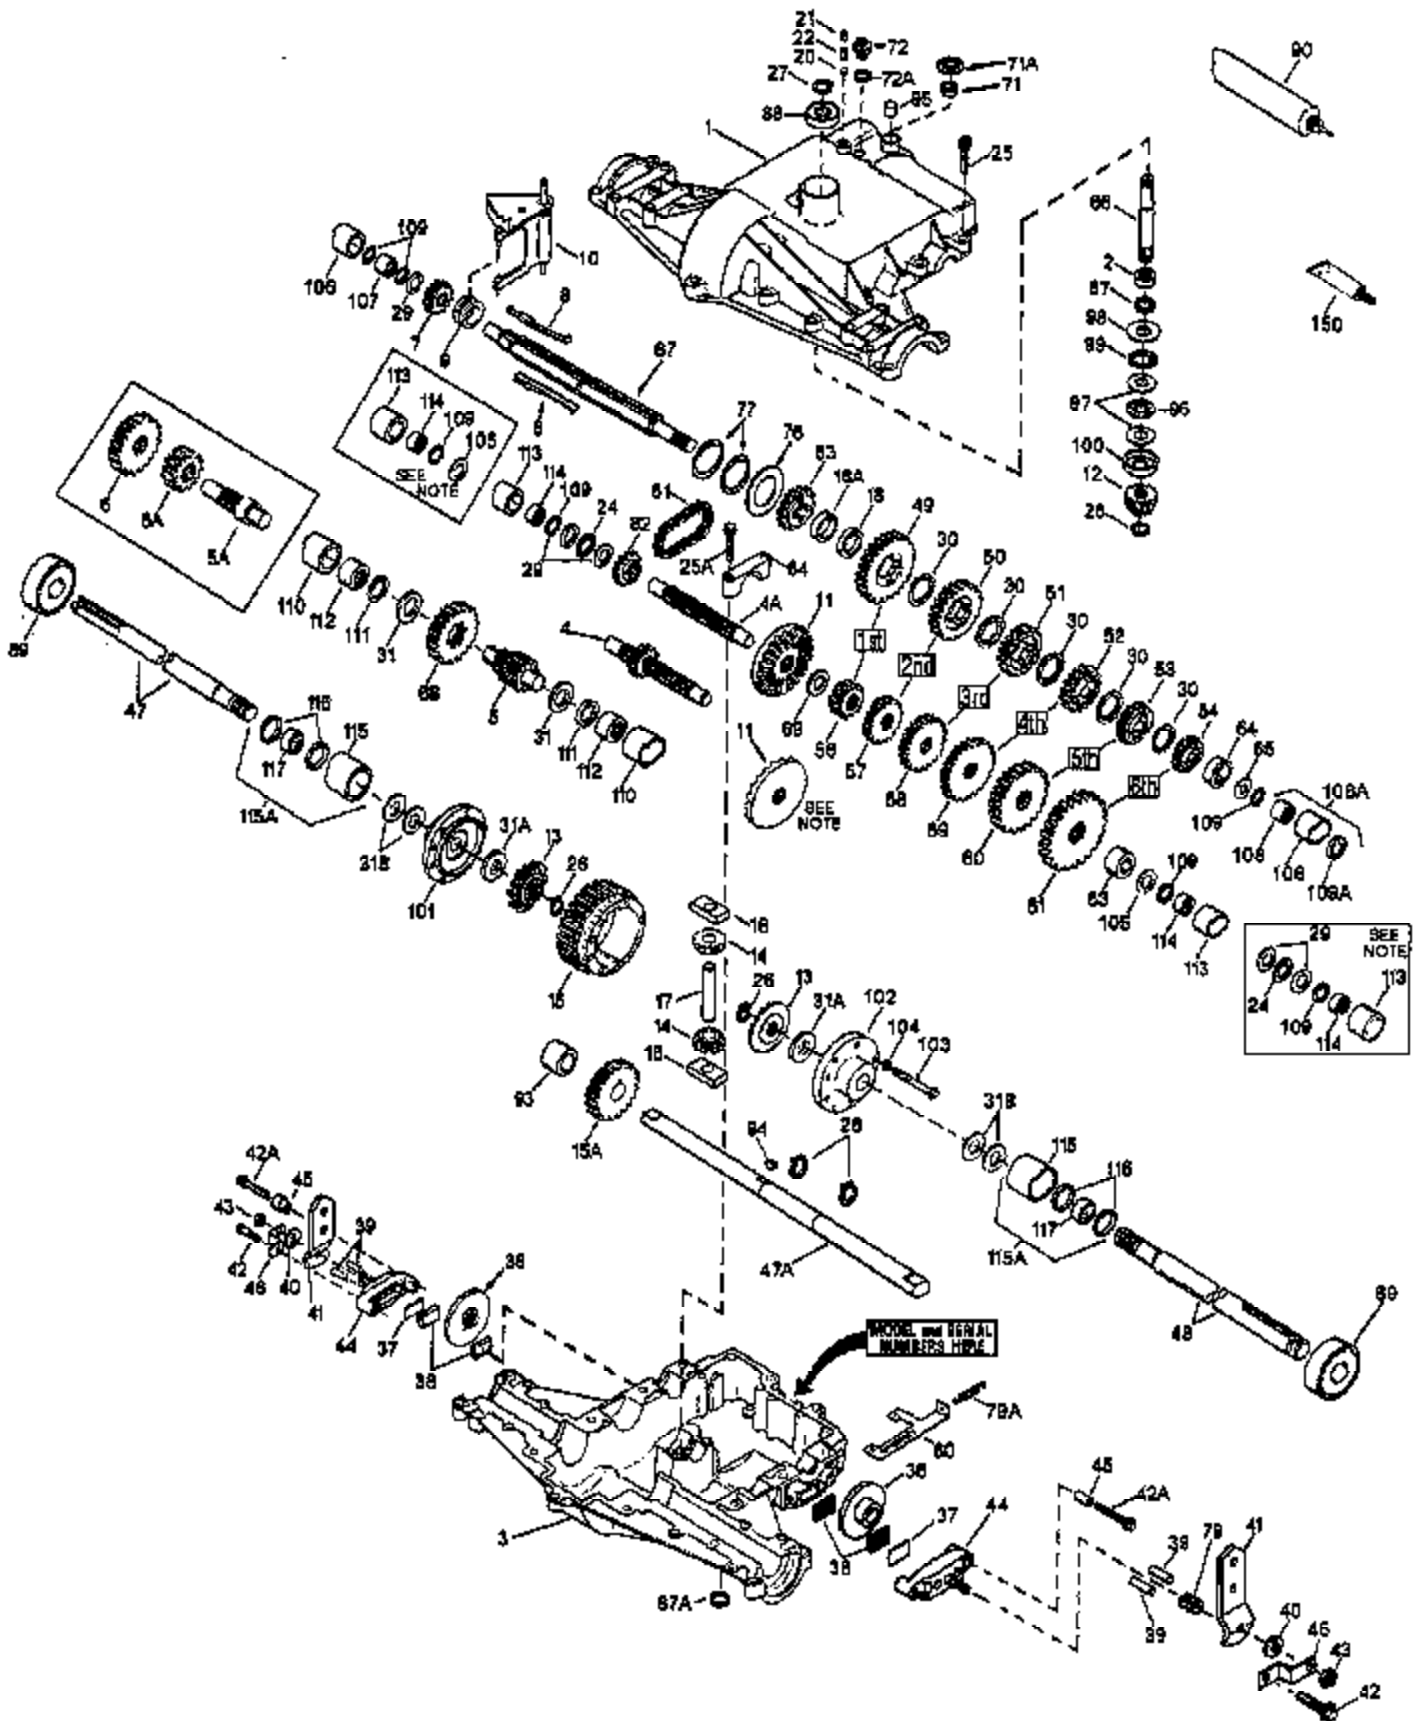

ILLUSTRATION SHOWS TYPICAL PARTS ONLY. ORDER BY PART NUMBER. PARTS NOT LISTED ARE SUPPLIED BY OEM.

Ref #	Part Number	Qty	Description
1	772098A	1	Transaxle Cover
2	780155	1	Needle Bearing
3	770088	1	Transaxle Case
4	776291	1	Countershaft & Gear (9-tooth gear)
5	776275	1	Output Shaft
6	778247	1	Output Gear (35 teeth-steel)
7	778253	1	Spur Gear (15 teeth-steel)
8	792123A	4	Shift Key
9	784216	1	Shift Collar
10	784342	1	Shift Fork
11	778246	1	Bevel Gear (33 teeth-steel)
12	778245	1	Input Bevel Pinion (13 teeth-steel)
13	778198	2	Bevel Gear (16 teeth)
14	778197	2	Peerless Bevel Pinion (10 teeth)
15	778248	1	Ring Gear
16	786027	2	Drive Block
17	786019	1	Drive Pin
18	786121	1	Neutral Spacer (.350/.340 thick)
18A	786122	1	Neutral Spacer (.276/.268 thick)
20	792077A	1	Steel Ball, 5/16" dia.
21	792078	1	Set Screw, 3/8-16 x 3/8"
22	792079	1	Spring
24	780071	1	Thrust Bearing
25A	792073A	2	Screw, 1/4-20 x 1-1/4"
25	792129A	17	Screw, 5/16-18 x 1-1/4"
26	792018	2	Retaining Ring
27	792018	1	Retaining Ring
28	788040	1	Retaining Ring
29	780072	3	Washer
30	780108	5	Washer
31A	780107	2	Washer
31B	780042	4	Washer
31	780128	2	Washer
36	790043	1	Brake Disk
37	790007	1	Brake Pad Plate
38	799021	2	Brake Pad (pkg of 2)
39	786026	2	Dowel Pin
40	792076A	1	Washer
41	790057	1	Brake Lever
42	792073A	2	Screw, 1/4-20 x 1-1/4"
43	792075	1	Locknut, 5/16-24
44	790025	1	Brake pad Holder
46	786086	1	Brake Lever Bracket
47	774907	1	Axle (11-21/32" long)
48	774906	1	Axle (15-17/32" long)
49	778216A	1	Spur Gear (41 teeth-steel)
50	778205A	1	Spur Gear (30 teeth-steel)
51	778204A	1	Spur Gear (25 teeth-steel)
52	778203A	1	Spur Gear (22 teeth-steel)
53	778273	1	Spur Gear (19 teeth-steel)
57	778200	1	Spur Gear (20 teeth-steel)
58	778201	1	Spur Gear (25 teeth-steel)
59	778202	1	Spur Gear (28 teeth-steel)
60	778208	1	Spur Gear (31 teeth-steel)
63	786071	1	Countershaft Spacer
64	786072	1	Output Shaft Spacer