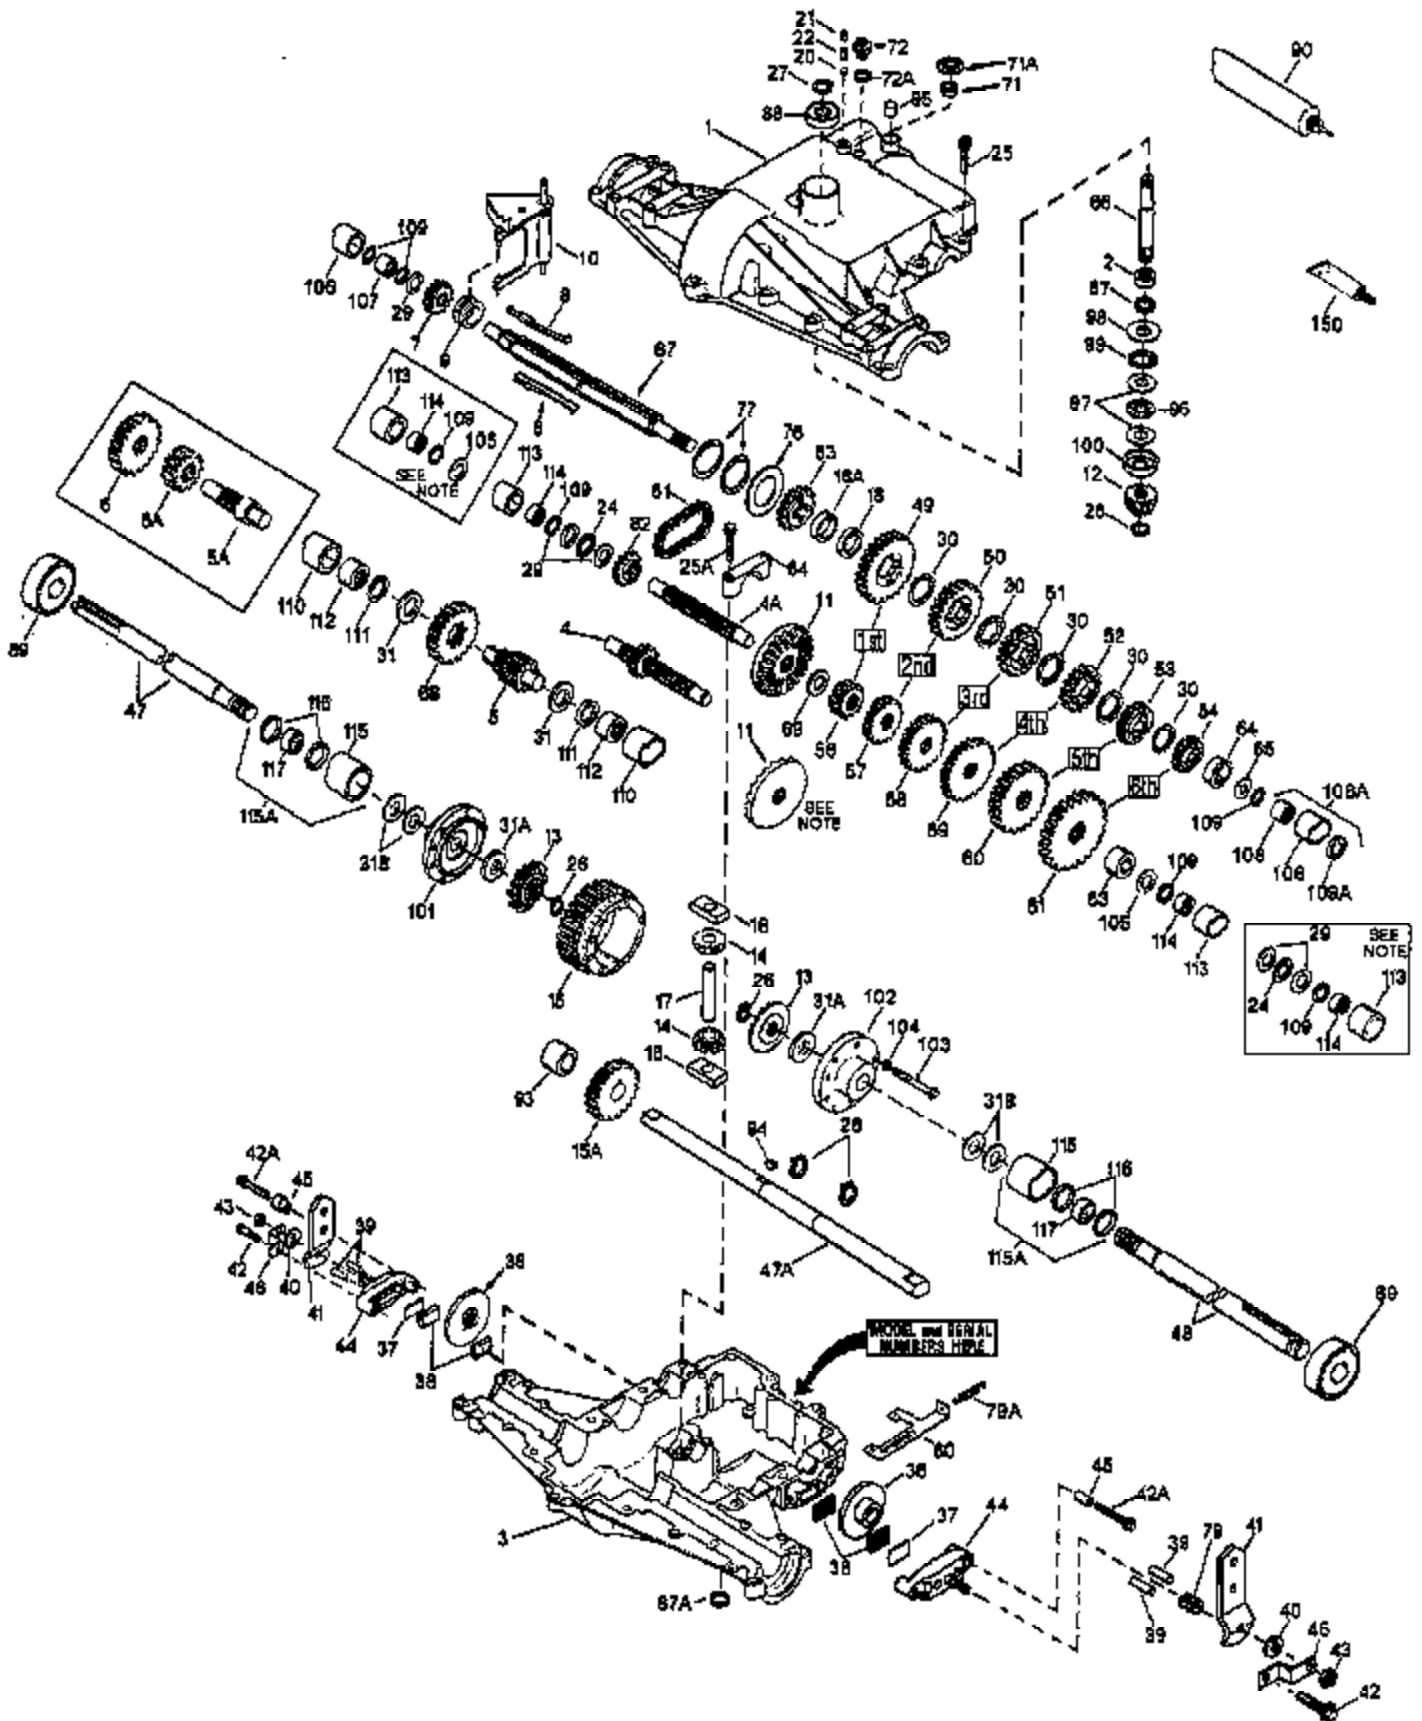

ILLUSTRATION SHOWS TYPICAL PARTS ONLY. ORDER BY PART NUMBER. PARTS NOT LISTED ARE SUPPLIED BY OEM.

Ref #	Part Number	Qty	Description
1	772098A		Transaxle Cover
2	780155		Needle Bearing
3	770088		Transaxle Case
4	776291		Countershaft (w/9-tooth gear)
5	776275		Output Shaft (9 teeth)
6B	778247		Output Gear (35 teeth steel)
7	778253		Spur Gear (15 teeth steel)
8	792138		Key
9	784216		Shift Collar
10	784342		Shift Rod & Fork
11	778246		Bevel Gear (33 teeth-steel)
12	778245		Input Bevel Pinion (13 teeth-steel)
13	778198	820-820-016	Bevel Gear (steel)
14	778197	Peerless	Differential Bevel Pinion (steel)
15	778248		Ring Gear (31 teeth)
16	786027		Drive Block
17	786019		Drive Pin
18	786122		Neutral Spacer (.276/.268 thick)
18A	786121		Neutral Spacer (.350/.340 thick)
20	792077A		Steel Ball
21	792078		Set Screw, 3/8-16 x 3/8"
22	792079		Spring
24	780071		Thrust Bearing
25A	792073A		Screw, 1/4-20 x 1-1/4"
25	792129A		Screw, 5/16-18 x 1-1/4"
26	792018		Snap Ring
27	792018		Snap Ring
28	788040		Retaining Ring
29	780072		Thrust Washer
30	780108		Thrust Washer
31A	780107		Washer
31B	780042		Thrust Washer
31	780128		Thrust Washer
32	788042		Oil Seal
36	790043		Brake Disk
37	790007		Brake Pad Plate
38	799021		Brake Pad (Pkg. of 2)
39	786026		Dowel Pin
40	792076A		Flat Washer
41	790047		Brake Lever
42A	792085A		Screw, 1/4-20 x 2-1/4" (Use as requir ed)
42	792073A		Screw, 1/4-20 x 1-1/4" (Use as requir ed)
43	792075		Locknut, 5/16-24
44	790025		Brake Pad Holder
45	786067		Spacer
46	786086		Brake Lever Bracket
47	774832		Axle (12-5/16" long)
48	774831		Axle (16-3/16" long)
49	778216A		Spur Gear (41 teeth-steel)
50	778207A		Spur Gear (37 teeth-steel)
51	778239A		Spur Gear (32 teeth-steel)
52	778204A		Spur Gear (25 teeth-steel)
53	778203A		Spur Gear (22 teeth-steel)
54	778273		Spur Gear (19 teeth-steel)
57	778211		Spur Gear (12 teeth-steel)
58	778240		Spur Gear (18 teeth)