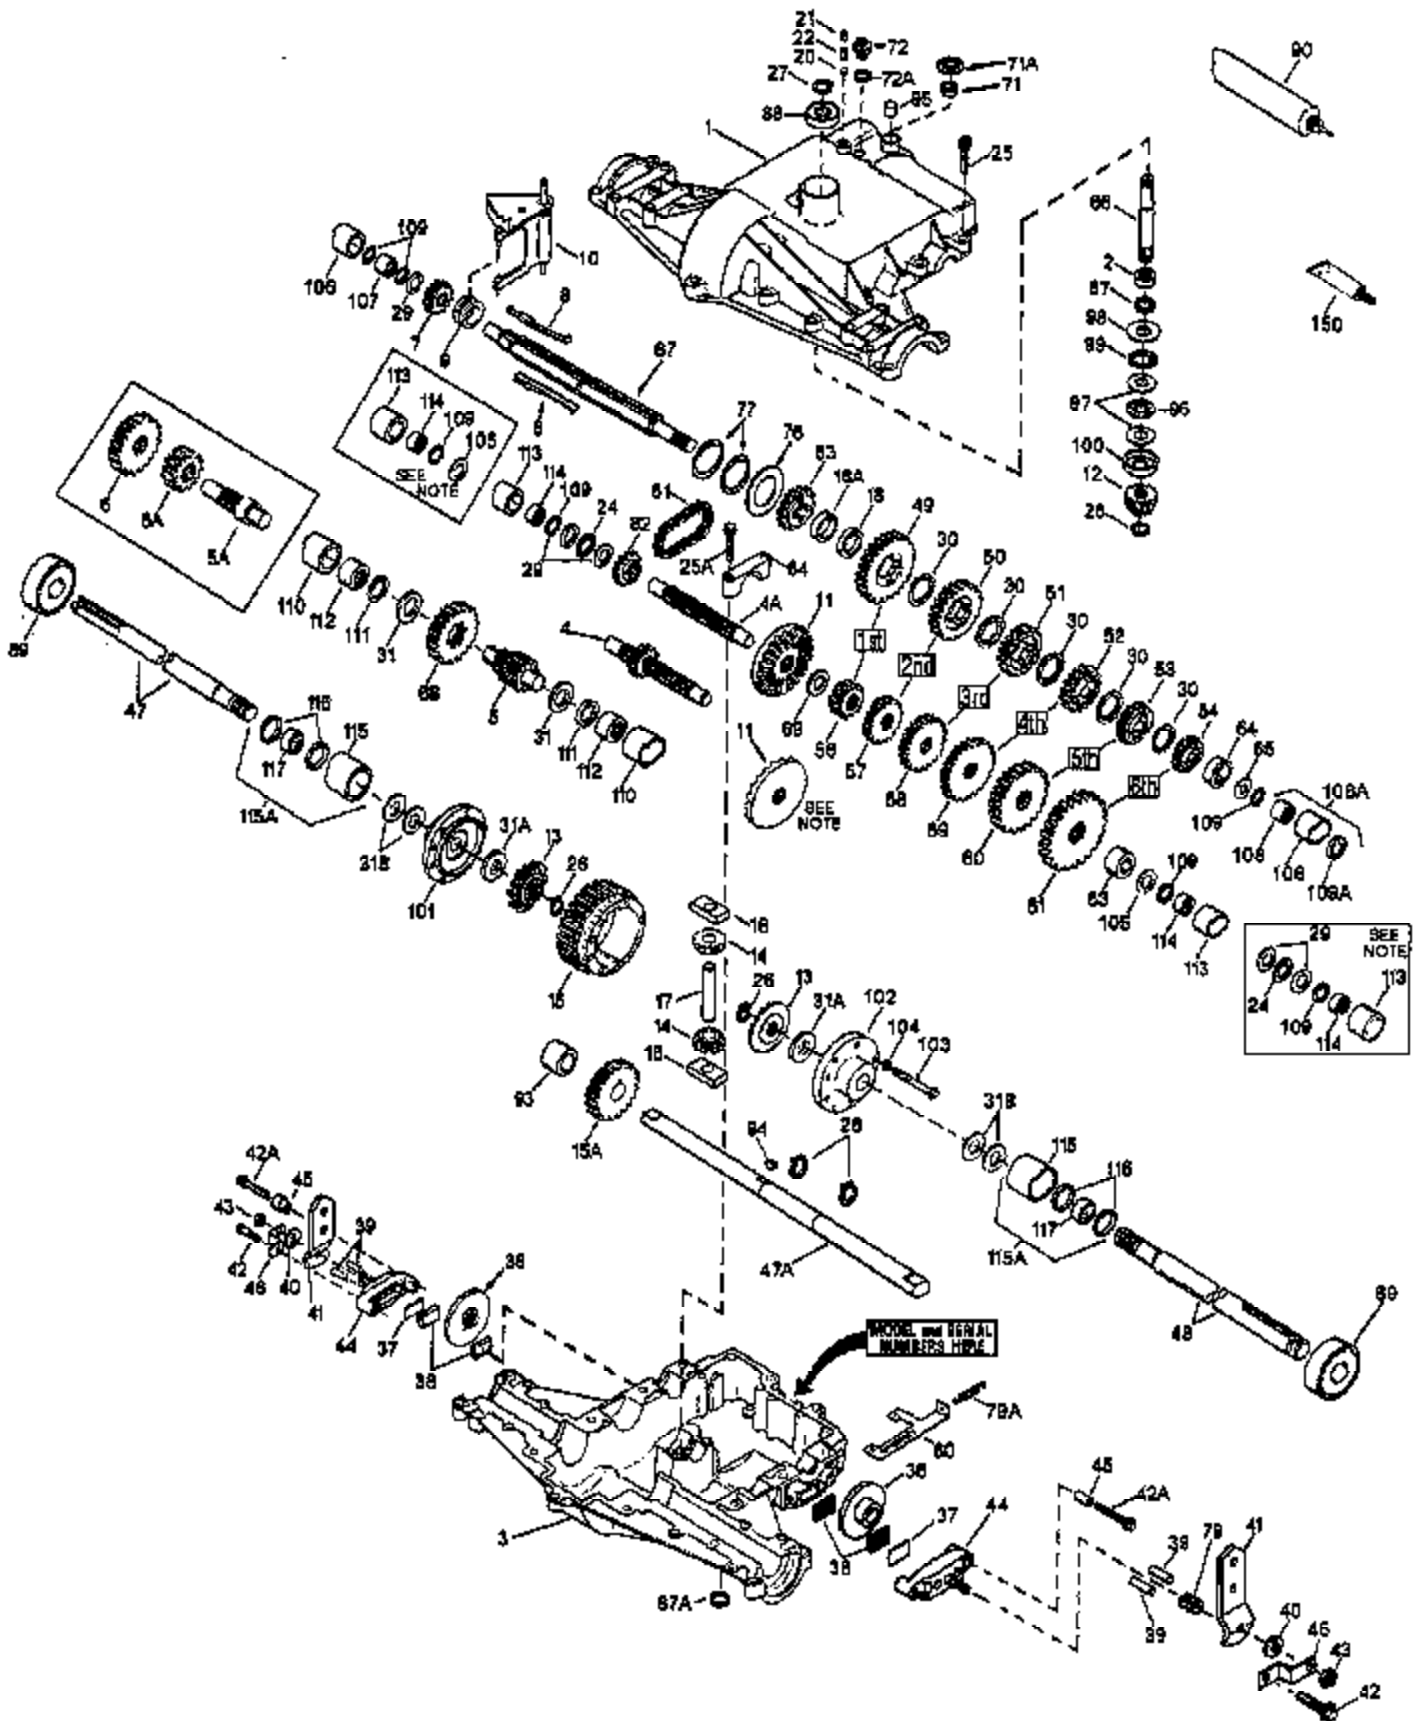

ILLUSTRATION SHOWS TYPICAL PARTS ONLY. ORDER BY PART NUMBER. PARTS NOT LISTED ARE SUPPLIED BY OEM.

Ref #	Part Number	Qty	Description
1	772097A		Transaxle Cover
2	780155		Needle Bearing
3	770088		Transaxle Case
4A	776276		Countershaft
5	776275		Output Shaft (9 teeth)
6B	778247		Output Gear (35 teeth steel)
7	778253		Spur Gear (15 teeth steel)
8	792123A		Key
9	784216		Shift Collar
10	784342		Shift Rod & Fork
11	778246		Bevel Gear (33 teeth-steel)
12	778245		Input Bevel Pinion (13 teeth-steel)
13	778198	820-820-015	Bevel Gear (steel)
14	778197	Peerless	Differential Bevel Pinion (steel)
15	778248		Ring Gear (31 teeth)
16	786027		Drive Block
17	786019		Drive Pin
18	786122		Neutral Spacer (.276/.268 thick)
18A	786121		Neutral Spacer (.350/.340 thick)
20	792077A		Steel Ball
21	792078		Set Screw, 3/8-16 x 3/8"
22	792079		Spring
24	780071		Thrust Bearing
25	792129A		Screw, 5/16-18 x 1-1/4"
25A	792073A		Screw, 1/4-20 x 1-1/4"
26	792018		Snap Ring
27	792018		Snap Ring
28	788040		Retaining Ring
29	780072		Thrust Washer
30	780108		Thrust Washer
31	780128		Thrust Washer
31A	780107		Washer
31B	780042		Thrust Washer
32	788042		Oil Seal
36	790043		Brake Disk
37	790007		Brake Pad Plate
38	799021		Brake Pad (Pkg. of 2)
39	786026		Dowel Pin
40	792076A		Flat Washer
41	790016		Brake Lever
42A	792085A		Screw, 1/4-20 x 2-1/4" (Use as requir ed)
42	792073A		Screw, 1/4-20 x 1-1/4" (Use as requir ed)
43	792075		Locknut, 5/16-24
44	790025		Brake Pad Holder
45	786092		Spacer
46	786086		Brake Lever Bracket
47	774796A		Axle (12-1/4" long)
48	774795A		Axle (26-1/4" long)
49	778206A		Spur Gear (35 teeth-steel)
50	778239A		Spur Gear (32 teeth-steel)
51	778205A		Spur Gear (30 teeth-steel)
52	778256A		Spur Gear (27 teeth-steel)
53	778204A		Spur Gear (25 teeth-steel)
54	778203A		Spur Gear (22 teeth-steel)
56	778199		Spur Gear (15 teeth-steel)
57	778240		Spur Gear (18 teeth-steel)