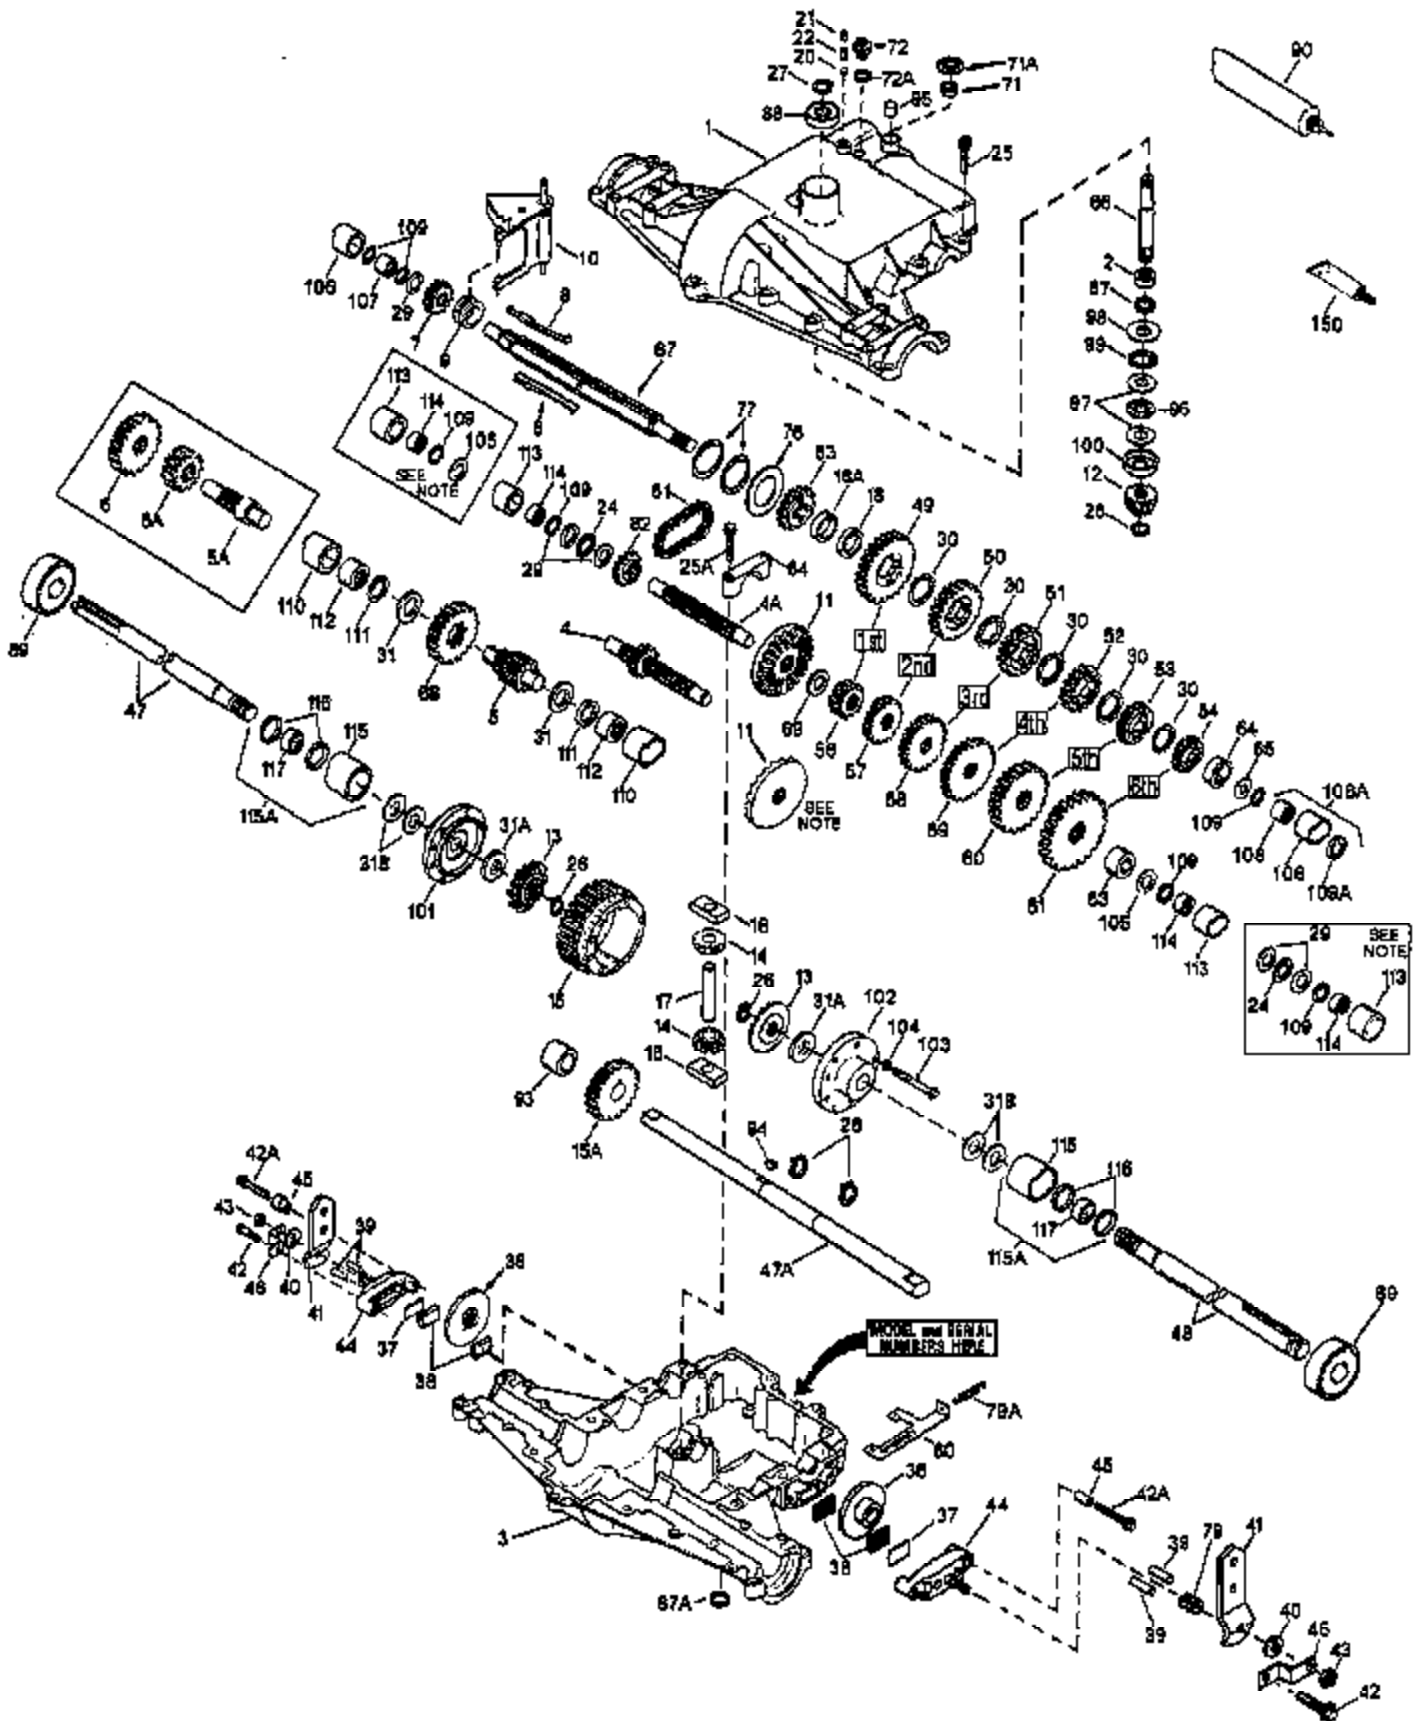

ILLUSTRATION SHOWS TYPICAL PARTS ONLY. ORDER BY PART NUMBER. PARTS NOT LISTED ARE SUPPLIED BY OEM.

Ref #	Part Number	Qty	Description
1	772098A		Transaxle Cover
2	780155		Needle Bearing
3	770088		Transaxle Case
4A	776276		Countershaft
5	776275		Output Shaft (9 teeth)
6B	778247		Output Gear (35 teeth steel)
7	778253		Spur Gear (15 teeth steel)
8	792131		Key
9	784216		Shift Collar
10	784342		Shift Rod & Fork
11	778246		Bevel Gear (33 teeth-steel)
12	778245		Input Bevel Pinion (13 teeth-steel)
13	778198	820-820-014	Bevel Gear (steel)
14	778197	Peerless	Differential Bevel Pinion (steel)
15	778248		Ring Gear (31 teeth)
16	786027		Drive Block
17	786019		Drive Pin
18A	786121		Neutral Spacer (.350/.340 thick)
18	786122		Neutral Spacer (.276/.268 thick)
20	792077A		Steel Ball
21	792078		Set Screw, 3/8-16 x 3/8"
22	792079		Spring
24	780071		Thrust Bearing
25	792129A		Screw, 5/16-18 x 1-1/4"
25A	792073A		Screw, 1/4-20 x 1-1/4"
26	792018		Snap Ring
27	792018		Snap Ring
28	788040		Retaining Ring
29	780072		Thrust Washer
30	780108		Thrust Washer
31A	780107		Washer
31B	780042		Thrust Washer
31	780128		Thrust Washer
32	788042		Oil Seal
47	774812		Axle (9-7/32" long)
48	774813		Axle (13-3/32" long)
49	778207A		Spur Gear (37 teeth-steel)
50	778258A		Spur Gear (34 teeth-steel)
51	778205A		Spur Gear (30 teeth-steel)
52	778204A		Spur Gear (25 teeth-steel)
53	778219		Spur Gear (20 teeth-steel)
56	778211		Spur Gear (12 teeth-steel)
57	778259		Spur Gear (16 teeth-steel)
58	778200		Spur Gear (20 teeth-steel)
59	778201		Spur Gear (25 teeth-steel)
60	778222		Spur Gear (30 teeth-steel)
63	786071		Countershaft Spacer
64	786072		Output Shaft Spacer
65	780109		Thrust Washer
66	776274		Input Shaft (3.866" long)
67	776313		Brake Shaft (4 keyed)
69	780051		Thrust Washer
72	792074		Threaded Plug, 9/16-18
79	792144		Brake Spring
81	786081		Roller Chain (No. 41 chain, 24 links)
82	786082		Sprocket (9 teeth)