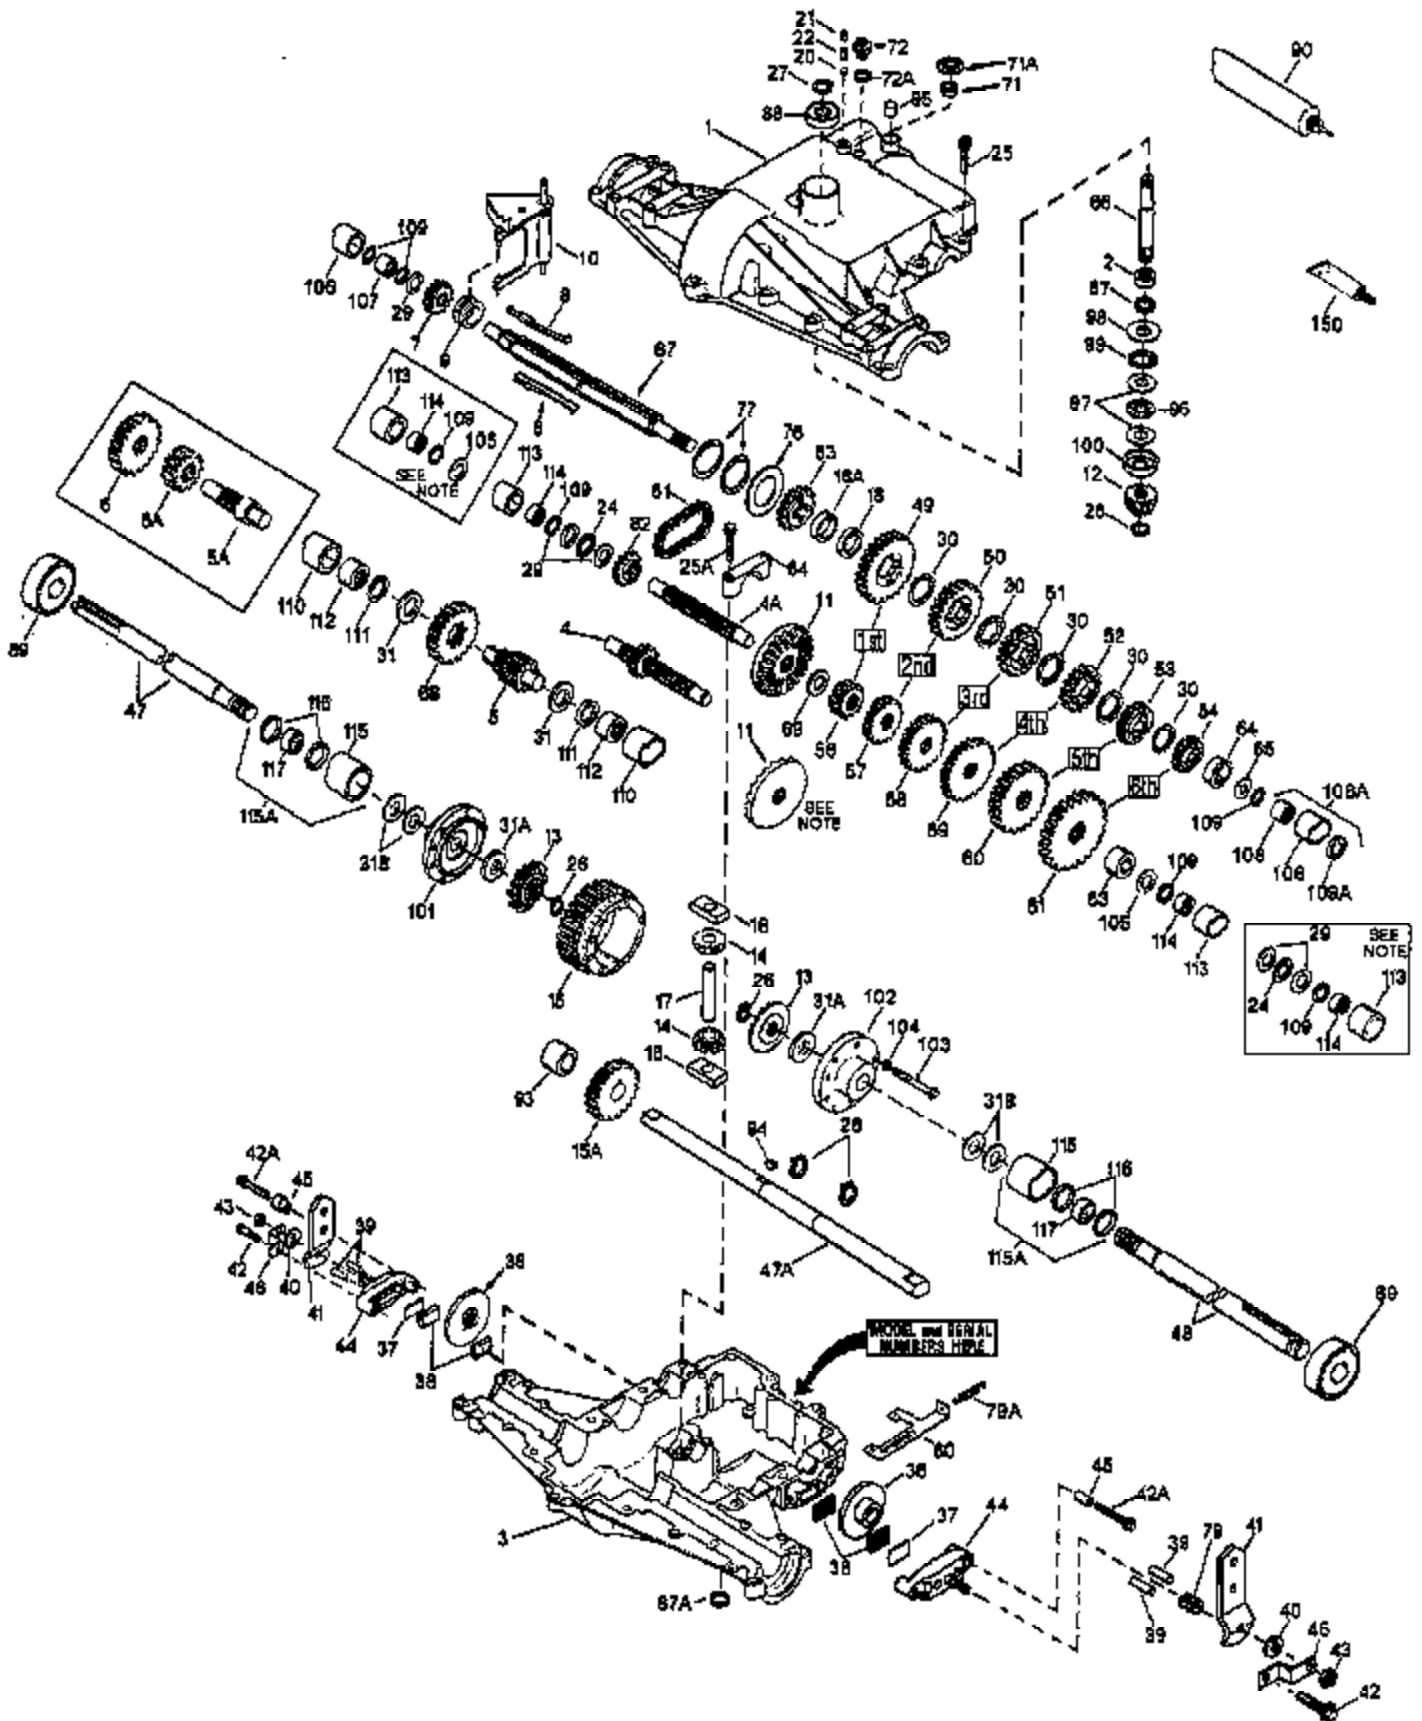

ILLUSTRATION SHOWS TYPICAL PARTS ONLY. ORDER BY PART NUMBER. PARTS NOT LISTED ARE SUPPLIED BY OEM.

Ref #	Part Number	Qty	Description
1	772098A	1	Transaxle Cover
2	780155	1	Needle Bearing
3	770088	1	Transaxle Case
4	776291	1	Countershaft & Gear (9-tooth gear)
5	776275	1	Output Shaft
6	778247	1	Output Gear (35 teeth-steel)
7	778253	1	Spur Gear (15 teeth-steel)
8	792123A	4	Shift Key
9	784216	1	Shift Collar
10	784342	1	Shift Fork
11	778246	1	Bevel Gear (33 teeth-steel)
12	778245	1	Input Bevel Pinion (13 teeth-steel)
13	778198	2	Bevel Gear (16 teeth)
14	778197	2	Peerless Bevel Pinion (10 teeth)
15	778248	1	Ring Gear
16	786027	2	Drive Block
17	786019	1	Drive Pin
18A	786122	1	Neutral Spacer (.276/.268 thick)
18	786121	1	Neutral Spacer (.350/.340 thick)
20	792077A	1	Steel Ball, 5/16" dia.
21	792078	1	Set Screw, 3/8-16 x 3/8"
22	792079	1	Spring
24	780071	1	Thrust Bearing
25A	792073A	2	Screw, 1/4-20 x 1-1/4"
25	792129A	17	Screw, 5/16-18 x 1-1/4"
26	792018	2	Retaining Ring
27	792018	1	Retaining Ring
28	788040	1	Retaining Ring
29	780072	3	Washer
30	780108	5	Washer
31A	780107	3	Washer
31B	780042	4	Washer
31	780128	2	Washer
36	790043	1	Brake Disk
37	790007	1	Brake Pad Plate
38	799021	2	Brake Pad (pkg of 2)
39	786026	2	Dowel Pin
40	792076A	1	Washer
41	790052	1	Brake Lever
42	792073A	2	Screw, 1/4-20 x 1-1/4"
43	792075	1	Locknut, 5/16-24
44	790025	1	Brake Pad Holder
46	786086	1	Brake Lever Bracket
47	774856	1	Axle (14-5/16" long)
48	774855	1	Axle (18-3/16" long)
49	778216A	1	Spur Gear (41 teeth-steel)
50	778258	1	Spur Gear (34 teeth-steel)
51	778205A	1	Spur Gear (30 teeth-steel)
52	778204A	1	Spur Gear (25 teeth-steel)
53	778203A	1	Spur Gear (22 teeth-steel)
54	778273	1	Spur Gear (19 teeth-steel)
57	778259	1	Spur Gear (16 teeth-steel)
58	778200	1	Spur Gear (20 teeth-steel)
59	778201	1	Spur Gear (25 teeth-steel)
60	778202	1	Spur Gear (28 teeth-steel)
61	778208	1	Spur Gear (31 teeth-steel)