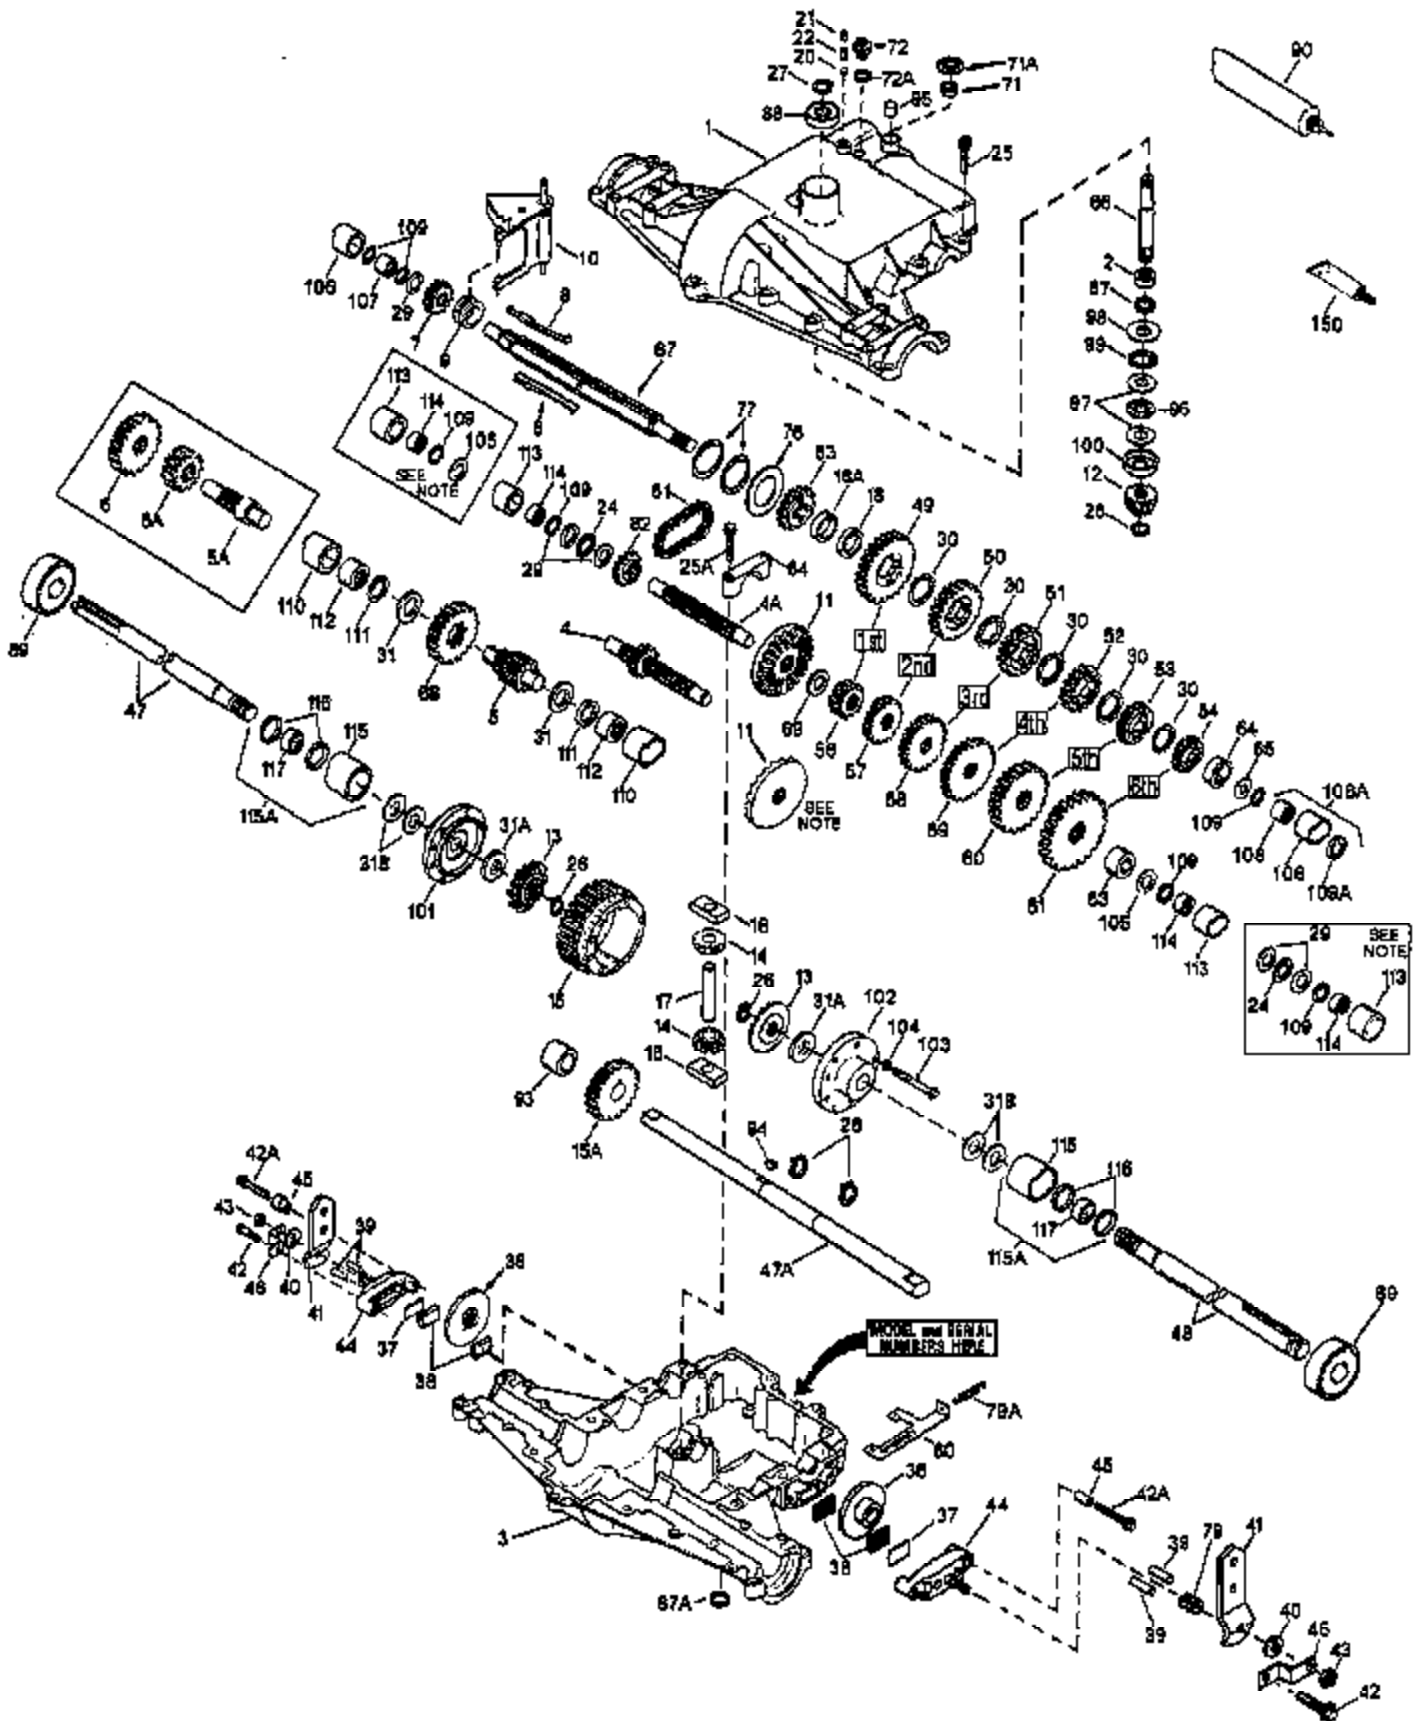

ILLUSTRATION SHOWS TYPICAL PARTS ONLY. ORDER BY PART NUMBER. PARTS NOT LISTED ARE SUPPLIED BY OEM.

Ref #	Part Number	Qty	Description
1	772098A		Transaxle Cover
2	780155		Needle Bearing
3	770088		Transaxle Case
4	776291		Countershaft (w/9-tooth gear)
5	776275		Output Shaft (9 teeth)
6	778247		Output Gear (35 teeth-steel)
7	778253		Spur Gear (15 teeth-steel)
8	792123A		Key
9	784216		Shift Collar
10	784342		Shift Rod & Fork
11	778246		Bevel Gear (33 teeth-steel)
12	778245		Input Bevel Pinion (13 teeth-steel)
13	778198	820-820-0106	Bevel Gear (steel)
14	778197	Peerless	Differential Bevel Pinion (steel)
15	778248		Ring Gear (31 teeth)
16	786027		Drive Block
17	786019		Drive Pin
18	786122		Neutral Spacer (.276/.268 thick)
18A	786121		Neutral Spacer (.350/.340 thick)
20	792077A		Steel Ball
21	792078		Set Screw, 3/8-16 x 3/8"
22	792079		Spring
24	780071		Thrust Bearing
25	792129A		Screw, 5/16-18 x 1-1/4"
25A	792073A		Screw, 1/4-20 x 1-1/4"
26	792018		Snap Ring
27	792018		Snap Ring
28	788040		Retaining Ring
29	780072		Thrust Washer
30	780108		Thrust Washer
31	780128		Thrust Washer
31A	780107		Washer
31B	780042		Thrust Washer
36	790043		Brake Disk
37	790007		Brake Pad Plate
38	799021		Brake Pad (pkg of 2)
39	786026		Dowel Pin
40	792076A		Flat Washer
41	790047		Brake Lever
42A	792085A		Screw, 1/4-20 x 2-1/4"
42	792073A		Screw, 1/4-20 x 1/4"
43	792075		Locknut, 5/16-24
44	790025		Brake Pad Holder
45	786067		Spacer
46	786086		Brake Lever Bracket
47	774832		Axle (12-5/16" long)
48	774831		Axle (16-3/16" long)
49	778216A		Spur Gear (41 teeth-steel)
50	778207A		Spur Gear (37 teeth-steel)
51	778239A		Spur Gear (32 teeth-steel)
52	778250		Spur Gear (27 teeth)
53	778203A		Spur Gear (22 teeth-steel)
54	778273		Spur Gear (19 teeth-steel)
57	778211		Spur Gear (12 teeth-steel)
58	778240		Spur Gear (18 teeth-steel)
59	778249		Spur Gear (23 teeth)