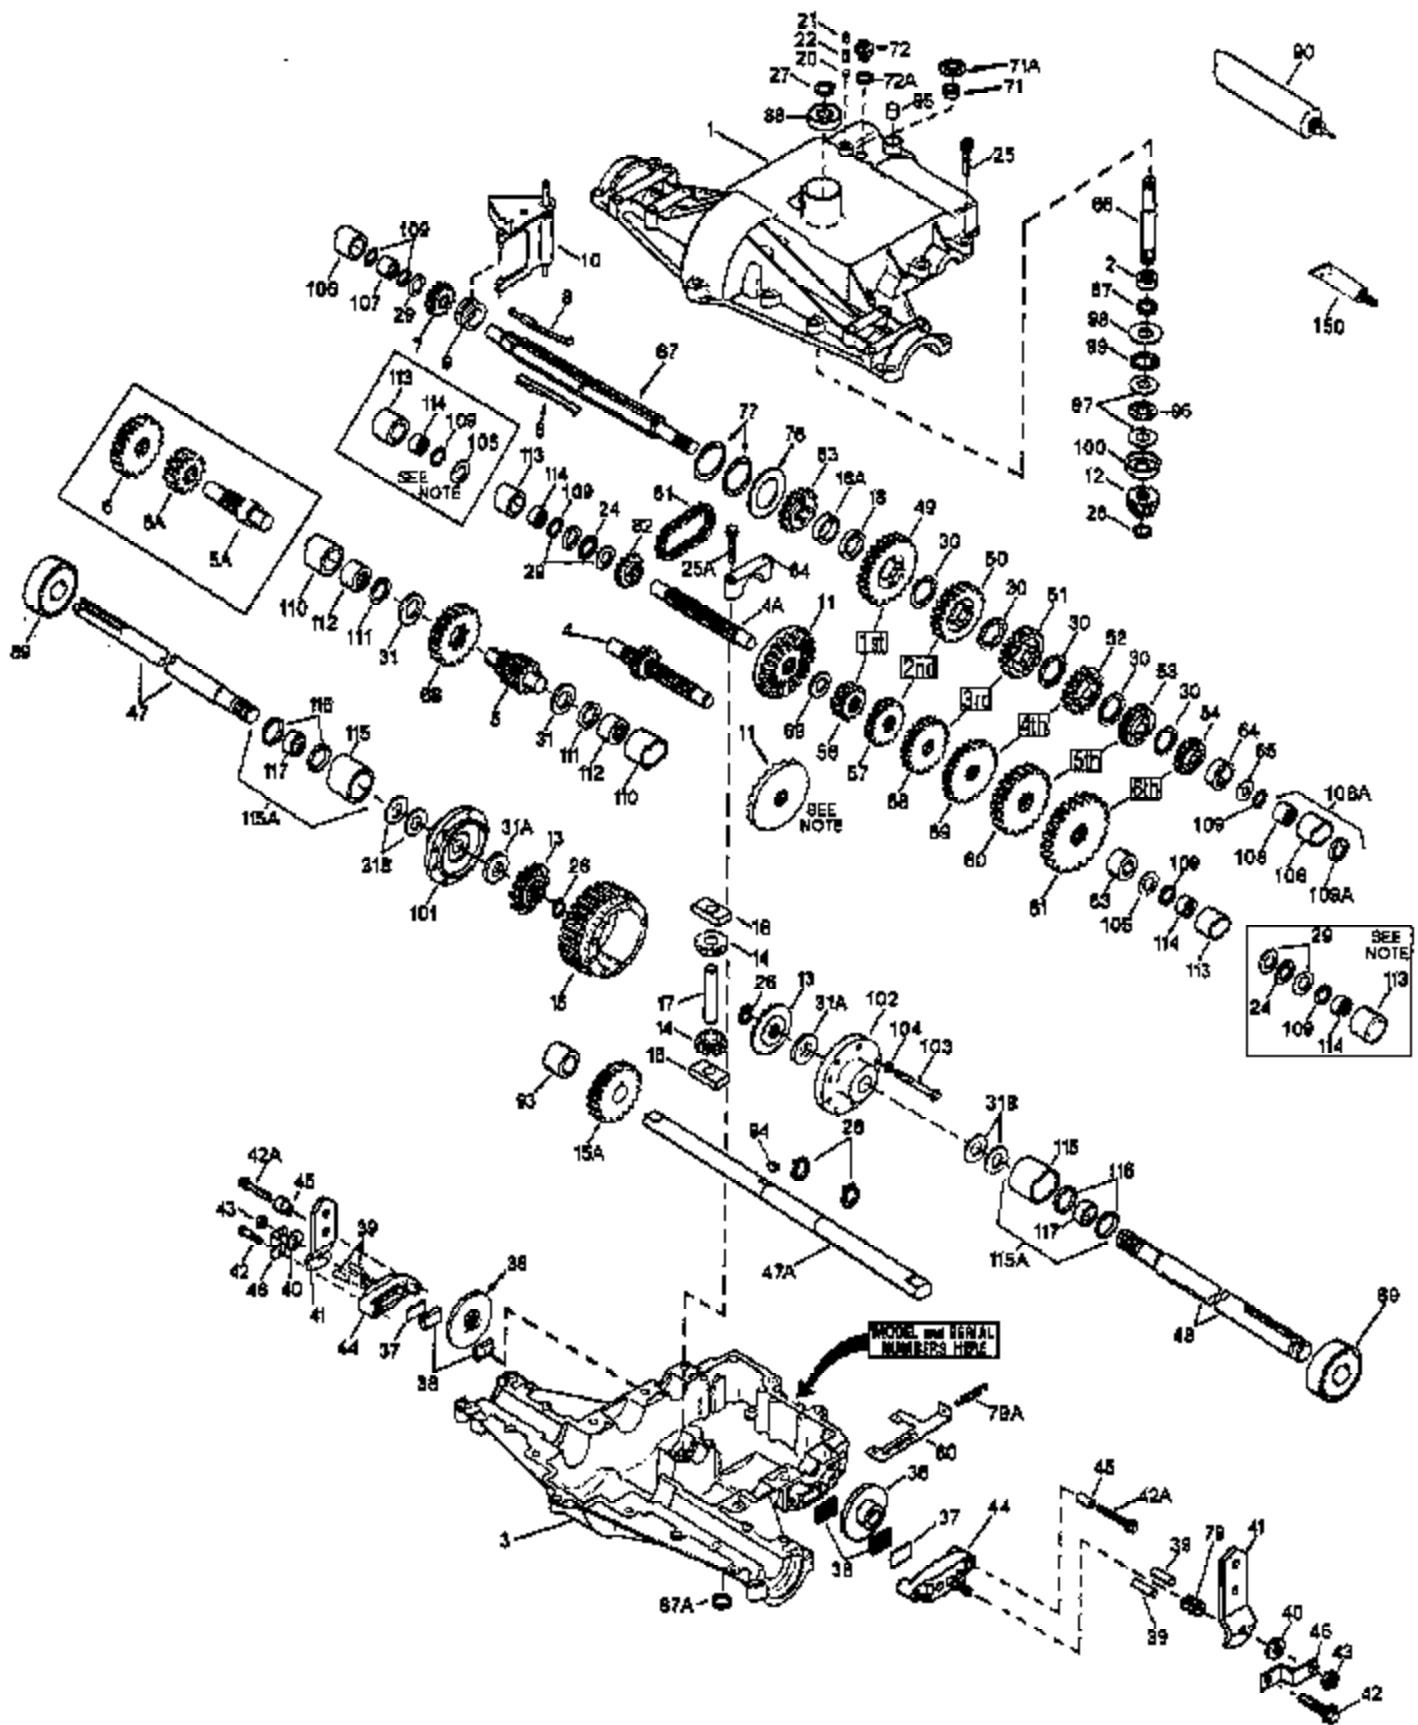

ILLUSTRATION SHOWS TYPICAL PARTS ONLY. ORDER BY PART NUMBER. PARTS NOT LISTED ARE SUPPLIED BY OEM.

Ref #	Part Number	Qty	Description
1	772098A		Transaxle Cover
2	780155		Needle Bearing
3	770088		Transaxle Case
4	776291		Countershaft (w/9-tooth gear)
5	776275		Output Shaft (9 teeth)
6B	778247		Output Gear (35 teeth steel)
7	778253		Spur Gear (15 teeth steel)
8	792123A		Key
9	784216		Shift Collar
10	784342		Shift Rod & Fork
11	778246		Bevel Gear (33 teeth-steel)
12	778245		Input Bevel Pinion (13 teeth-steel)
13	778198	820-820-010A	Bevel Gear (steel)
14	778197	Peerless	Differential Bevel Pinion (steel)
15	778248		Ring Gear (31 teeth)
16	786027		Drive Block
17	786019		Drive Pin
18A	786121		Neutral Spacer (.350/.340 thick)
18	786122		Neutral Spacer (.276/.268 thick)
20	792077A		Steel Ball
21	792078		Set Screw, 3/8-16 x 3/8"
22	792079		Spring
24	780071		Thrust Bearing
25	792129A		Screw, 5/16-18 x 1-1/4"
25A	792073A		Screw, 1/4-20 x 1-1/4"
26	792018		Snap Ring
27	792018		Snap Ring
28	788040		Retaining Ring
29	780072		Thrust Washer
30	780108		Thrust Washer
31B	780042		Thrust Washer
31	780128		Thrust Washer
31A	780107		Washer
32	788042		Oil Seal
36	790043		Brake Disk
37	790007		Brake Pad Plate
38	799021		Brake Pad (Pkg. of 2)
39	786026		Dowel Pin
40	792076A		Flat Washer
41	790047		Brake Lever
42A	792085A		Screw, 1/4-20 x 2-1/4" (Use as requir ed)
42	792073A		Screw, 1/4-20 x 1-1/4" (Use as requir ed)
43	792075		Locknut, 5/16-24
44	790025		Brake Pad Holder
45	786067		Spacer
46	786086		Brake Lever Bracket
47	774832		Axle (12-5/16" long)
48	774831		Axle (16-3/16" long)
49	778216A		Spur Gear (41 teeth-steel)
50	778207A		Spur Gear (37 teeth-steel)
51	778206A		Spur Gear (35 teeth-steel)
52	778205A		Spur Gear (30 teeth-steel)
53	778203A		Spur Gear (22 teeth-steel)
54	778273		Spur Gear (19 teeth-steel)
57	778211		Spur Gear (12 teeth-steel)
58	778199		Spur Gear (15 teeth-steel)