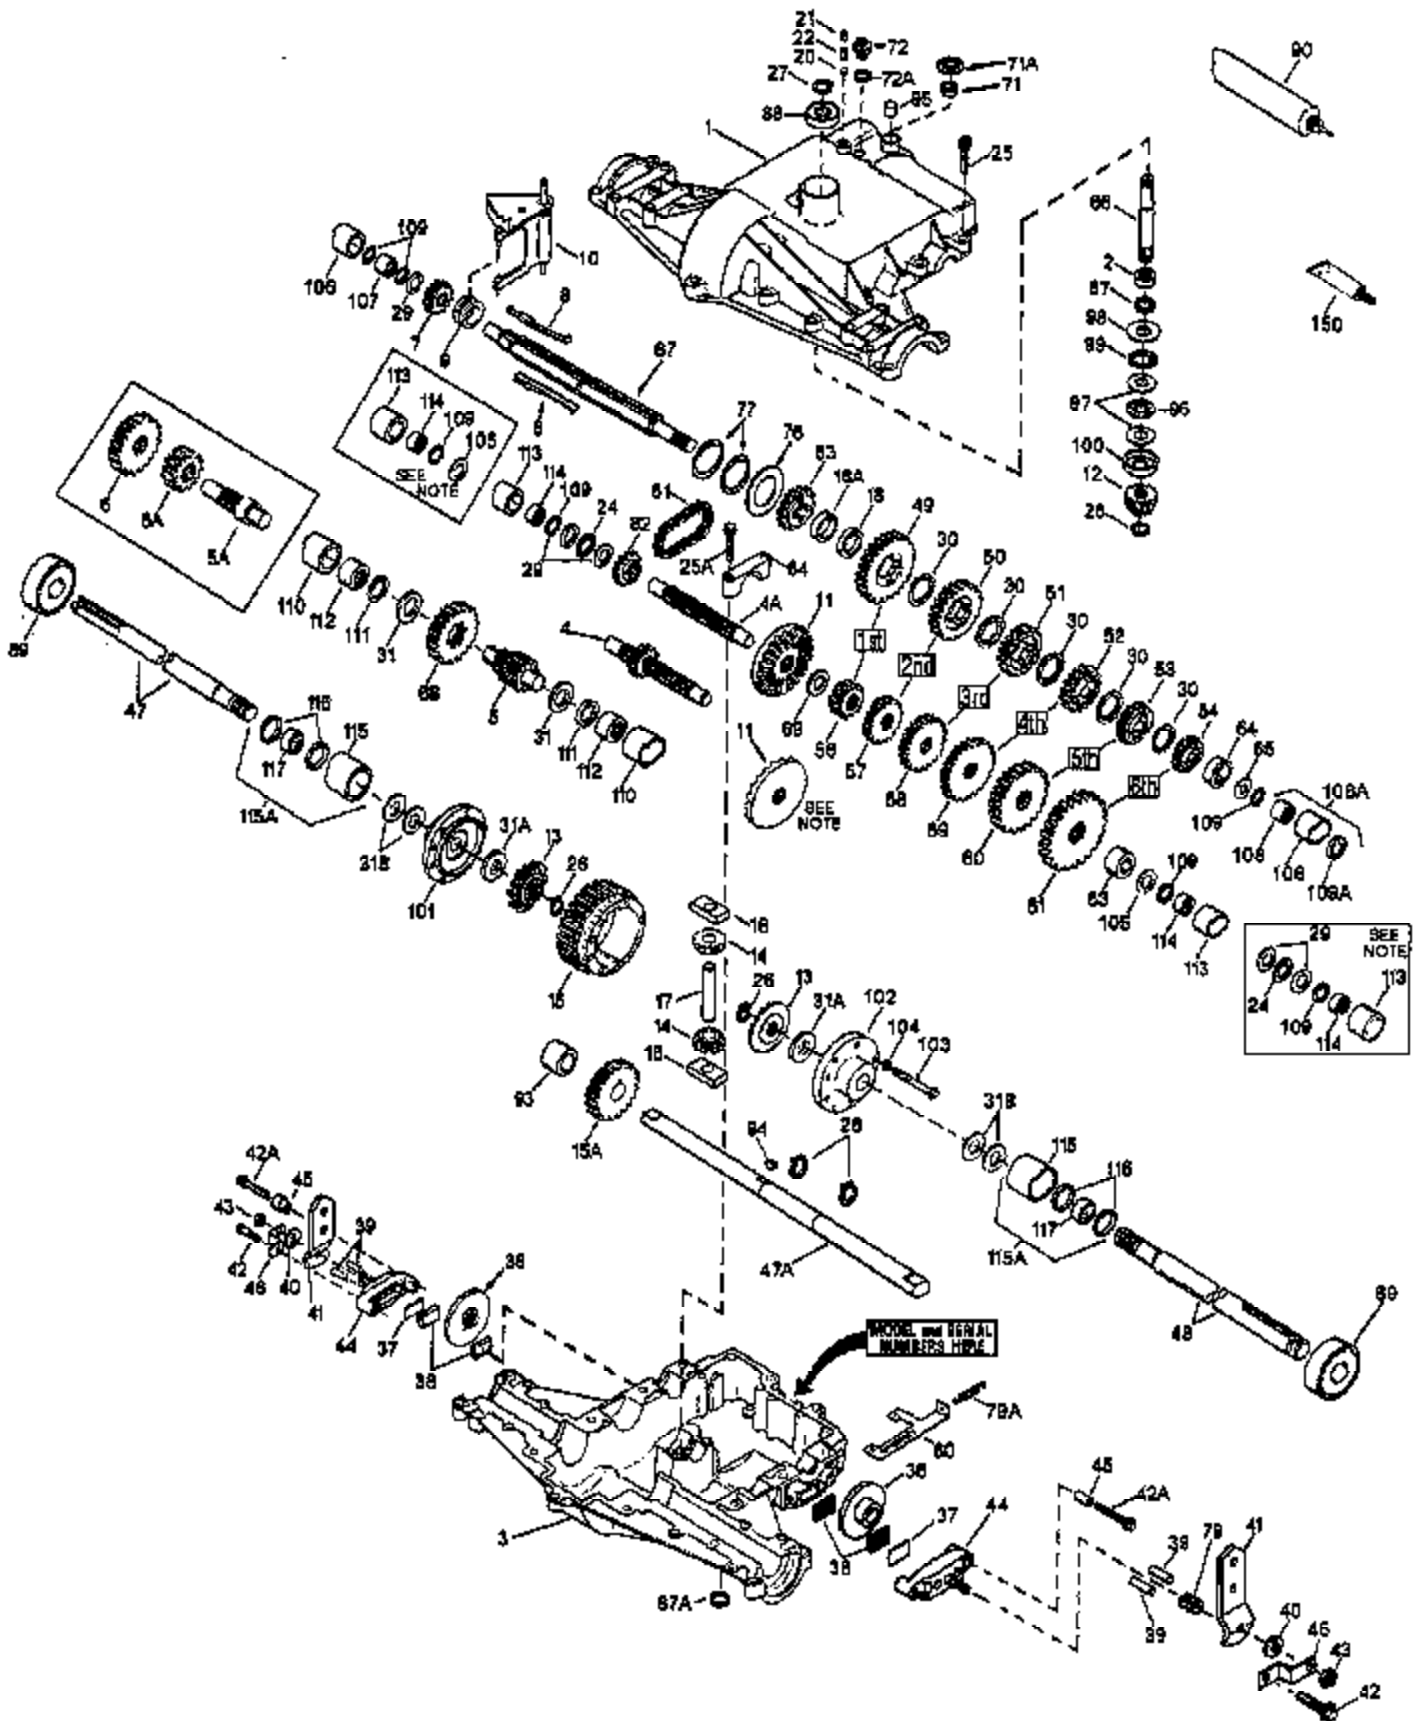

ILLUSTRATION SHOWS TYPICAL PARTS ONLY. ORDER BY PART NUMBER. PARTS NOT LISTED ARE SUPPLIED BY OEM.

Ref #	Part Number	Qty	Description
1	772098A		Transaxle Cover
2	780155		Needle Bearing
3	770088		Transaxle Case
4	776291		Countershaft (w/9-tooth gear)
5	776275		Output Shaft (9 teeth)
6B	778247		Output Gear (35 teeth steel)
7	778253		Spur Gear (15 teeth steel)
8	792123A		Key
9	784216		Shift Collar
10	784342		Shift Rod & Fork
11	778246		Bevel Gear (33 teeth-steel)
12	778245		Input Bevel Pinion (13 teeth-steel)
13	778198	820-820-010	Bevel Gear (steel)
14	778197	Peerless	Differential Bevel Pinion (steel)
15	778248		Ring Gear (31 teeth)
16	786027		Drive Block
17	786019		Drive Pin
18A	786121		Neutral Spacer (.350/.340 thick)
18	786122		Neutral Spacer (.276/.268 thick)
20	792077A		Steel Ball
21	792078		Set Screw, 3/8-16 x 3/8"
22	792079		Spring
24	780071		Thrust Bearing
25A	792073A		Screw, 1/4-20 x 1-1/4"
25	792129A		Screw, 5/16-18 x 1-1/4"
26	792018		Snap Ring
27	792018		Snap Ring
28	788040		Retaining Ring
29	780072		Thrust Washer
30	780108		Thrust Washer
31	780128		Thrust Washer
31B	780042		Thrust Washer
31A	780107		Washer
32	788042		Oil Seal
36	790043		Brake Disk
37	790007		Brake Pad Plate
38	799021		Brake Pad (Pkg. of 2)
39	786026		Dowel Pin
40	792076A		Flat Washer
41	790047		Brake Lever
42	792073A		Screw, 1/4-20 x 1-1/4" (Use as requir ed)
42A	792085A		Screw, 1/4-20 x 2-1/4" (Use as requir ed)
43	792075		Locknut, 5/16-24
44	790025		Brake Pad Holder
45	786067		Spacer
46	786086		Brake Lever Bracket
47	774832		Axle (12-5/16" long)
48	774831		Axle (16-3/16" long)
49	778216A		Spur Gear (41 teeth-steel)
50	778207A		Spur Gear (37 teeth-steel)
51	778206A		Spur Gear (35 teeth-steel)
52	778205A		Spur Gear (30 teeth-steel)
53	778203A		Spur Gear (22 teeth-steel)
54	778273		Spur Gear (19 teeth-steel)
57	778211		Spur Gear (12 teeth-steel)
58	778199		Spur Gear (15 teeth-steel)