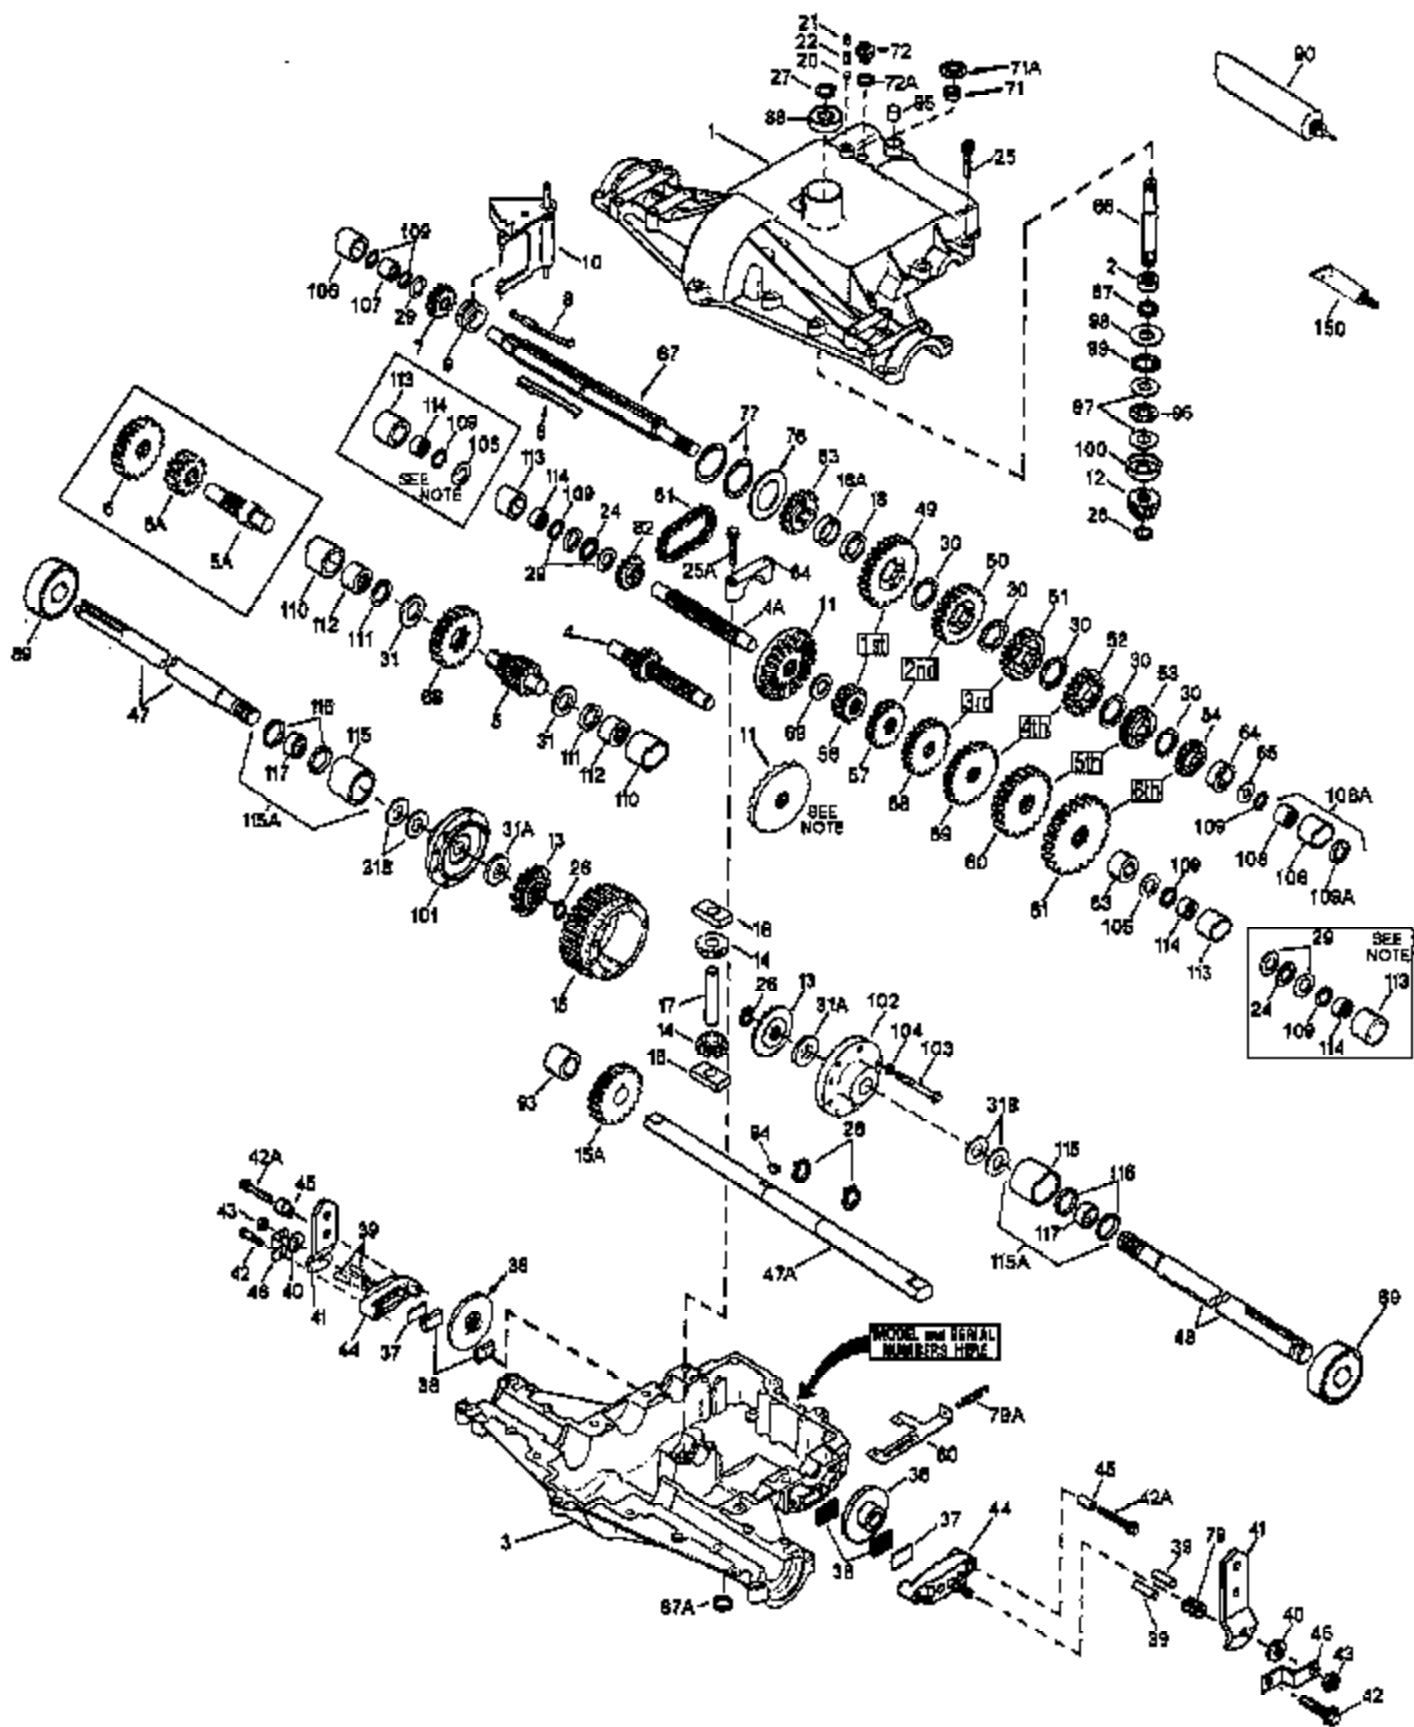

ILLUSTRATION SHOWS TYPICAL PARTS ONLY. ORDER BY PART NUMBER. PARTS NOT LISTED ARE SUPPLIED BY OEM.

Ref #	Part Number	Qty	Description
1	772097A	1	Transaxle Cover
2	780155	1	Needle Bearing
3	770088	1	Transaxle Case
4	776276	1	Countershaft
5	776275	1	Output Shaft
6	778247	1	Output Gear (35 teeth-steel)
7	778253	1	Spur Gear (15 teeth-steel)
8	792136A	4	Shift Key
9	784352	1	Shift Collar
10	784375	1	Shift Fork
11	778246	1	Bevel Gear (33 teeth-steel)
12	778245	1	Bevel Pinion (13 teeth)
13	778198	2	Bevel Gear (16 teeth-steel)
14	778197	2	Pinion (10 teeth-steel)
15	778248	1	Ring Gear
16	786027	2	Drive Block
17	786019	1	Drive Pin
18A	786122	1	Neutral Spacer (.276/.268 thick)
18	786121	1	Neutral Spacer (.350/.340 thick)
20	792077A	1	Steel Ball, 5/16" dia.
21	792078	1	Set Screw, 3/8-16 x 3/8"
22	792079	1	Spring
24	780071	1	Thrust Bearing
25	792129A	17	Screw, 5/16-18 x 1-1/4"
25A	792073A	2	Screw, 1/4-20 x 1-1/4"
26	792018	2	Retaining Ring
27	792018	1	Retaining Ring
28	788040	1	Retaining Ring
29	780072	3	Washer
30	780108	4	Washer
31	780128	2	Washer
31A	780107	2	Washer
31B	780042	4	Washer
36	790043	1	Brake Disk
37	790007	1	Brake Pad Plate
38	799021	2	Brake Pad (pkg of 2)
39	786026	2	Dowel Pin
40	792076A	1	Washer
41	790036	1	Brake Lever
42A	792085A	1	Screw 1/4-20 x 2-1/4"
42	792073A	1	Screw 1/4-20 x 1-1/4"
43	792075	1	Locknut 5/16-24
44	790025	1	Brake Pad Holder
45	786092	1	Spacer
46	786086	1	Brake Lever Bracket
47	774796A	1	Axle (12-1/4" long)
48	774795A	1	Axle (26-1/4" long)
49	778207A	1	Spur Gear (37 teeth-steel)
50	778258A	1	Spur Gear (34 teeth-steel)
51	778205A	1	Spur Gear (30 teeth-steel)
52	778204A	1	Spur Gear (25 teeth-steel)
53	778203A	1	Spur Gear (22 teeth-steel)
56	778211	1	Spur Gear (12 teeth-steel)
57	778259	1	Spur Gear (16 teeth-steel)
58	778200	1	Spur Gear (20 teeth-steel)
59	778201	1	Spur Gear (25 teeth-steel)