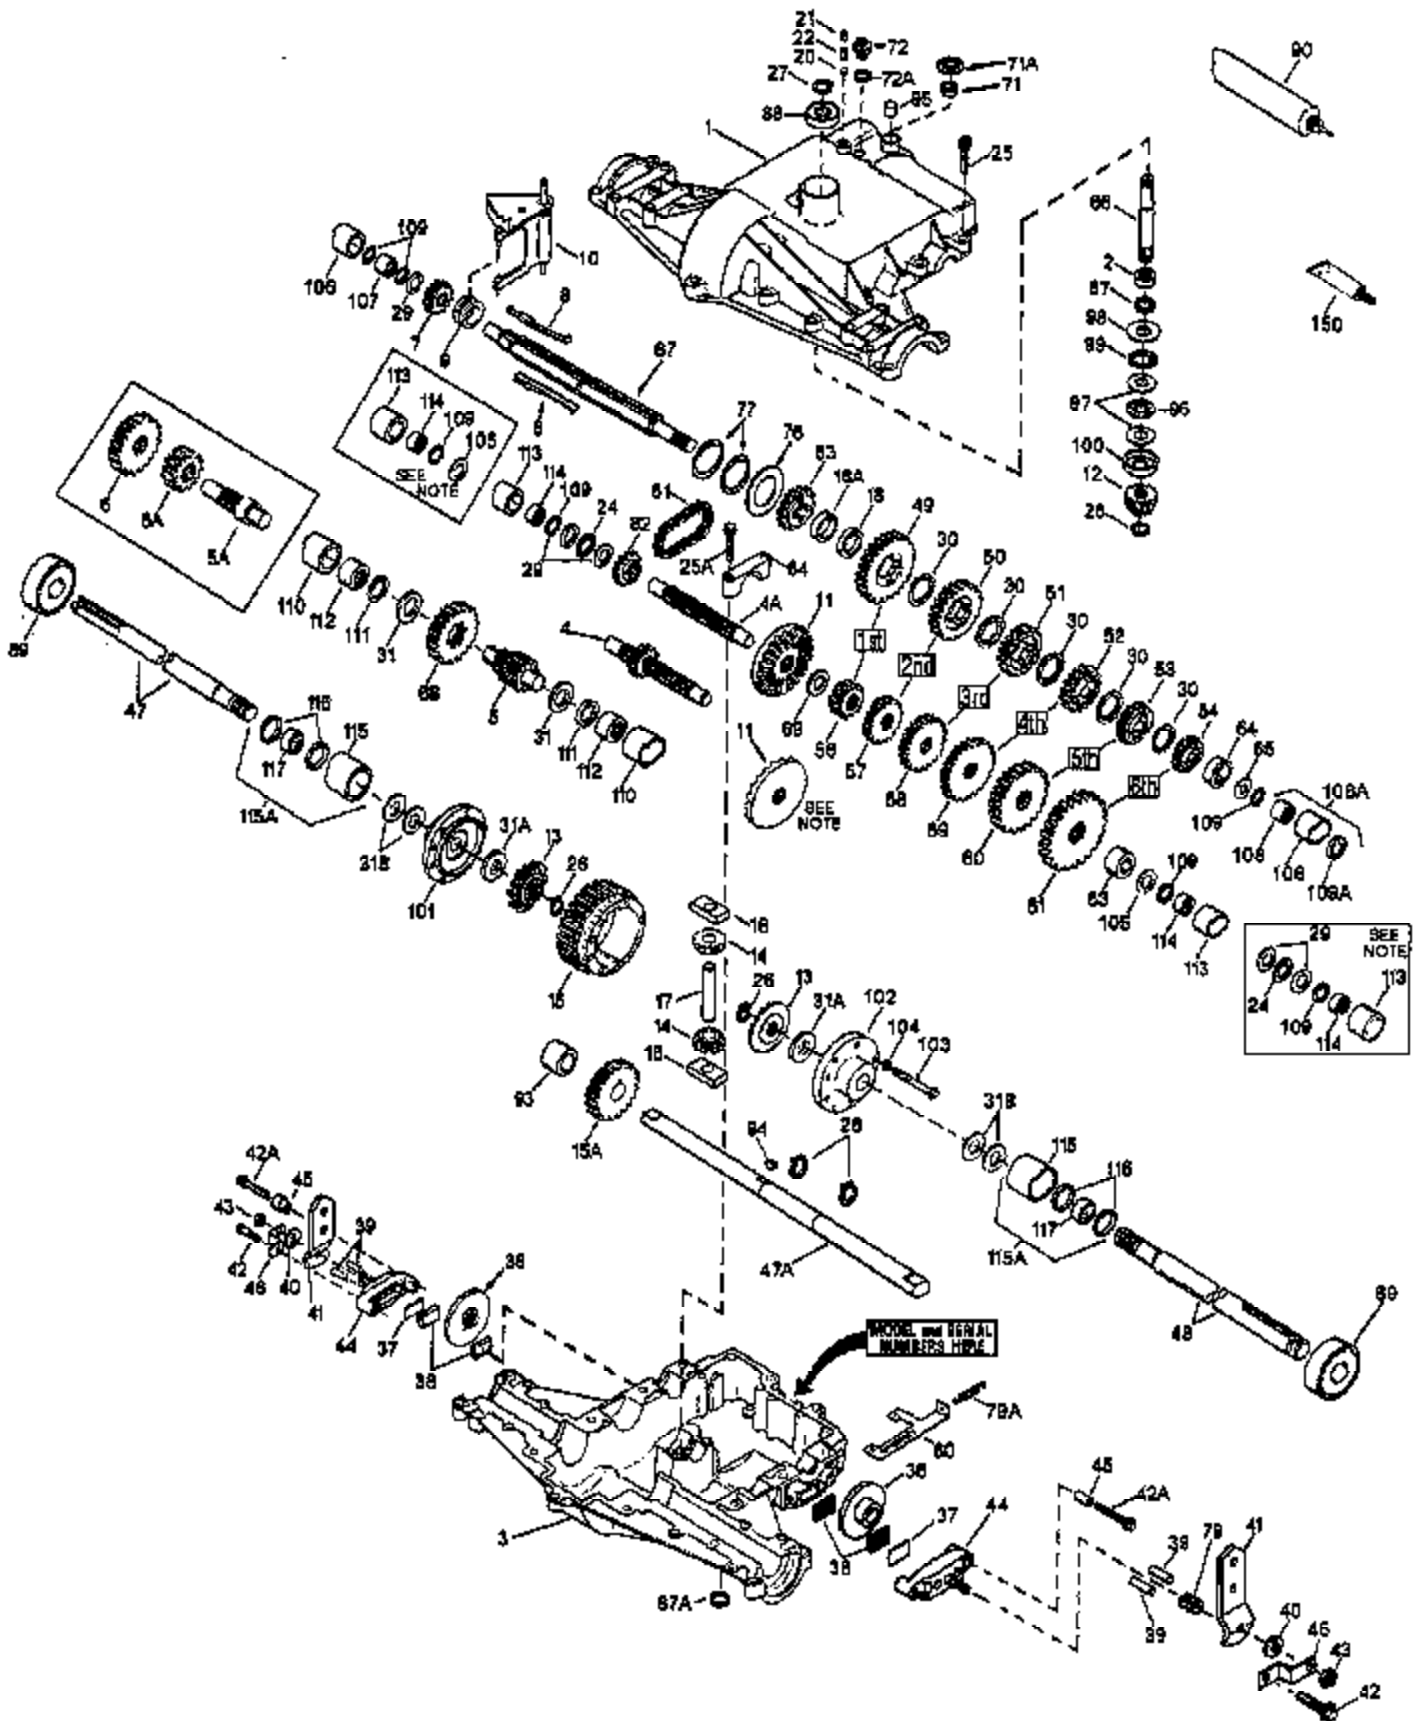

ILLUSTRATION SHOWS TYPICAL PARTS ONLY. ORDER BY PART NUMBER. PARTS NOT LISTED ARE SUPPLIED BY OEM.

Ref #	Part Number	Qty	Description
1	772097A		Transaxle Cover
2	780155		Needle Bearing
3	770088		Transaxle Case
4A	776276		Countershaft
5	776275		Output Shaft (9 teeth)
6B	778247		Output Gear (35 teeth steel)
7	778253		Spur Gear (15 teeth steel)
8	792123A		Key
9	784216		Shift Collar
10	784342		Shift Rod & Fork
11	778246		Bevel Gear (33 teeth-steel)
12	778245		Input Bevel Pinion (13 teeth-steel)
13	778198	820-820-007A	Bevel Gear (steel)
14	778197	Peerless	Differential Bevel Pinion (steel)
15	778248		Ring Gear (31 teeth)
16	786027		Drive Block
17	786019		Drive Pin
18	786122		Neutral Spacer (.276/.268 thick)
18A	786121		Neutral Spacer (.350/.340 thick)
20	792077A		Steel Ball
21	792078		Set Screw, 3/8-16 x 3/8"
22	792079		Spring
24	780071		Thrust Bearing
25	792129A		Screw, 5/16-18 x 1-1/4"
25A	792073A		Screw, 1/4-20 x 1-1/4"
26	792018		Snap Ring
27	792018		Snap Ring
28	788040		Retaining Ring
29	780072		Thrust Washer
30	780108		Thrust Washer
31A	780107		Washer
31B	780042		Thrust Washer
31	780128		Thrust Washer
32	788042		Oil Seal
36	790043		Brake Disk
37	790007		Brake Pad Plate
38	799021		Brake Pad (Pkg. of 2)
39	786026		Dowel Pin
40	792076A		Flat Washer
41	790016		Brake Lever
42A	792085A		Screw, 1/4-20 x 2-1/4"
42	792073A		Screw, 1/4-20 x 1-1/4"
43	792075		Locknut, 5/16-24
44	790025		Brake Pad Holder
45	786092		Spacer
46	786086		Brake Lever Bracket
47	774796A		Axle (12-1/4" long)
48	774795A		Axle (26-1/4" long)
49	778206A		Spur Gear (35 teeth-steel)
50	778239A		Spur Gear (32 teeth-steel)
51	778205A		Spur Gear (30 teeth-steel)
52	778256A		Spur Gear (27 teeth-steel)
53	778204A		Spur Gear (25 teeth-steel)
54	778219		Spur Gear (20 teeth-steel)
56	778199		Spur Gear (15 teeth-steel)
57	778240		Spur Gear (18 teeth-steel)