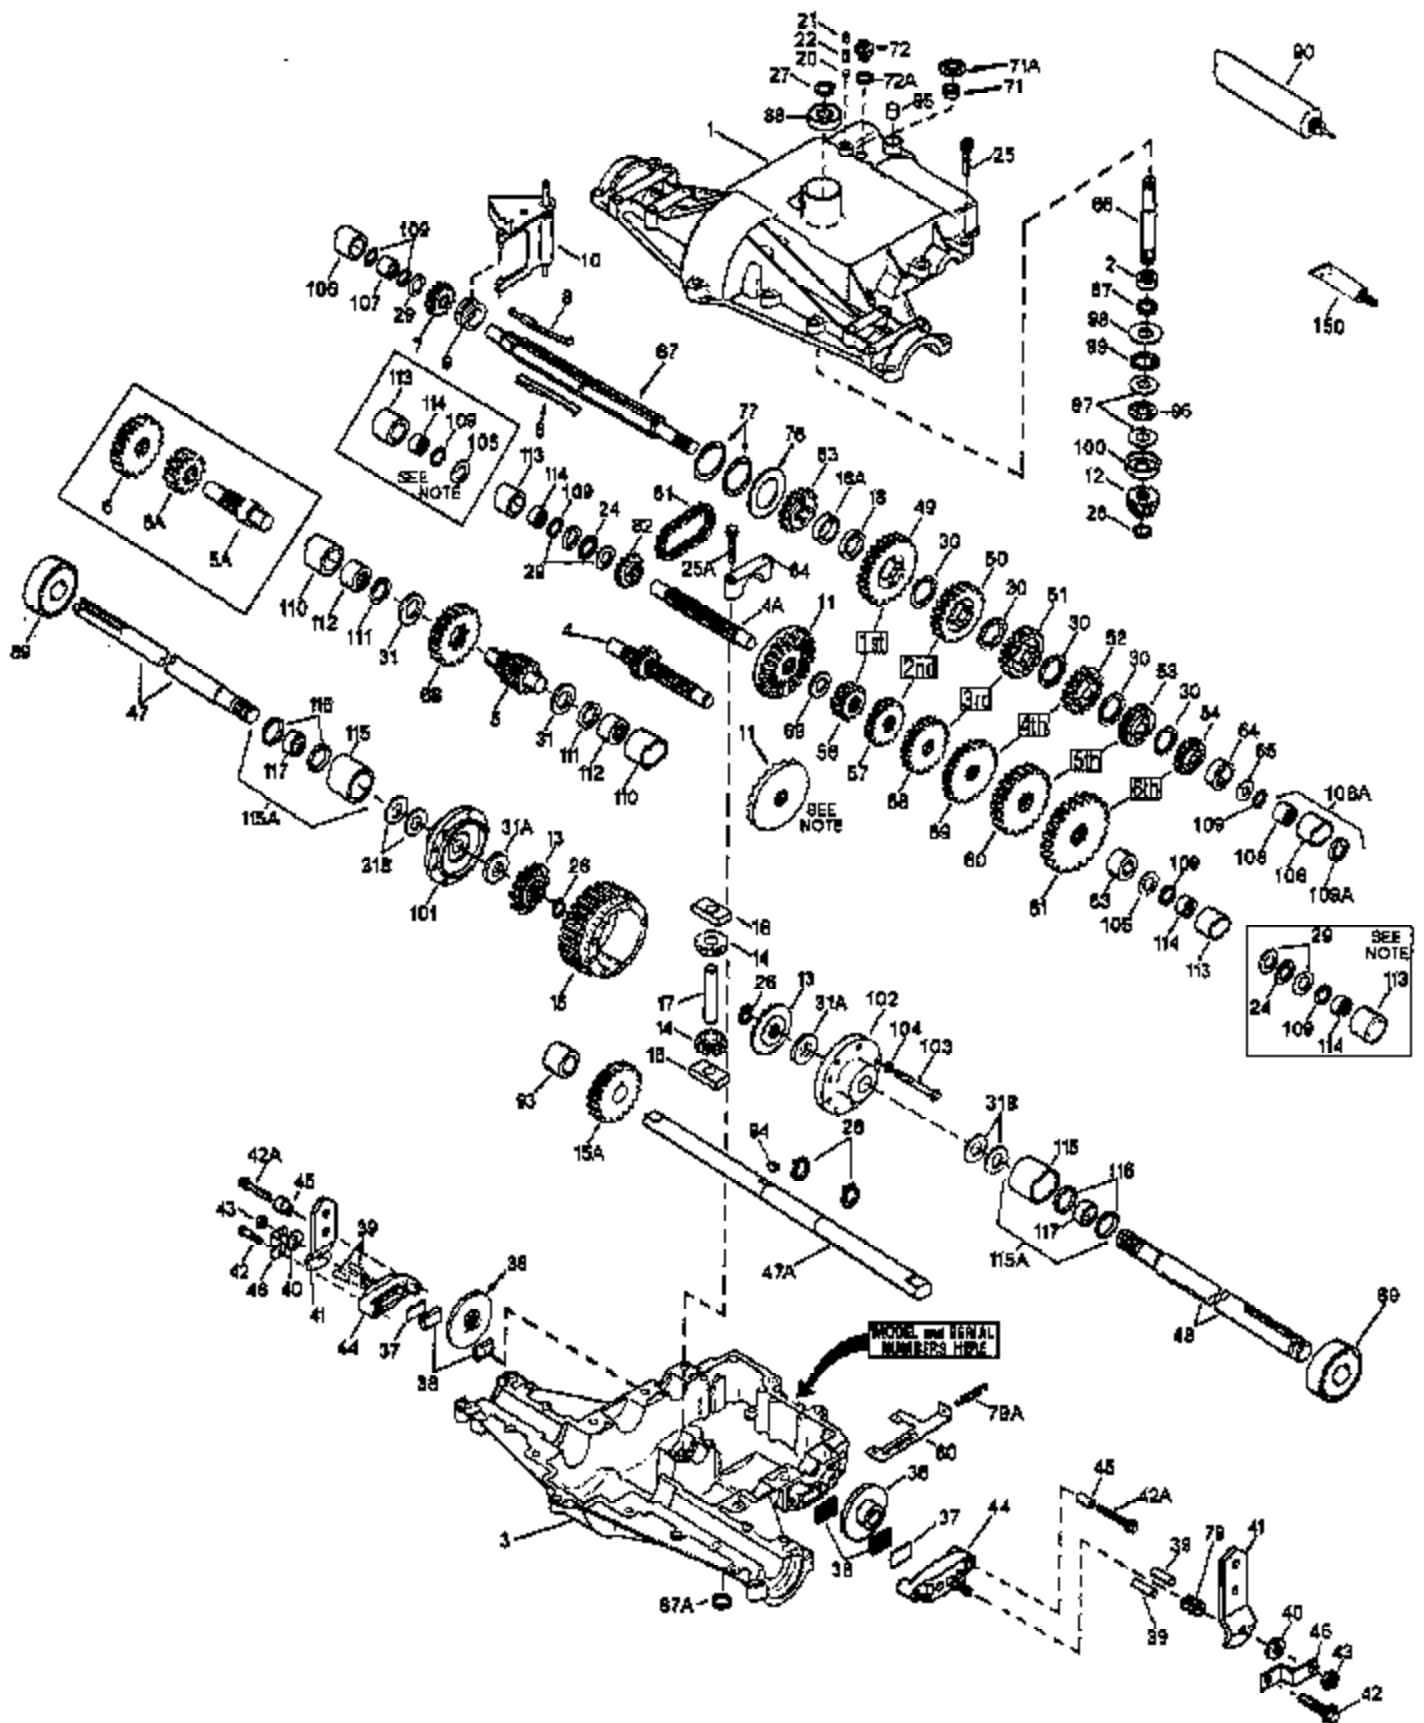

ILLUSTRATION SHOWS TYPICAL PARTS ONLY. ORDER BY PART NUMBER. PARTS NOT LISTED ARE SUPPLIED BY OEM.

Ref #	Part Number	Qty	Description
1	772097A		Transaxle Cover
2	780155		Needle Bearing
3	770088		Transaxle Case
4A	776276		Countershaft
5	776275		Output Shaft (9 teeth)
6B	778247		Output Gear (35 teeth steel)
7	778253		Spur Gear (15 teeth steel)
8	792123A		Key
9	784216		Shift Collar
10	784342		Shift Rod & Fork
11	778246		Bevel Gear (33 teeth-steel)
12	778245		Input Bevel Pinion (13 teeth-steel)
13	778198	820-820-004A	Bevel Gear (steel)
14	778197	Peerless	Differential Bevel Pinion (steel)
15	778248		Ring Gear (31 teeth)
16	786027		Drive Block
17	786019		Drive Pin
18	786122		Neutral Spacer (.276/.268 thick)
18A	786121		Neutral Spacer (.350/.340 thick)
20	792077A		Steel Ball
21	792078		Set Screw, 3/8-16 x 3/8"
22	792079		Spring
24	780071		Thrust Bearing
25A	792073A		Screw, 1/4-20 x 1-1/4"
25	792129A		Screw, 5/16-18 x 1-1/4"
26	792018		Snap Ring
27	792018		Snap Ring
28	788040		Retaining Ring
29	780072		Thrust Washer
30	780108		Thrust Washer
31A	780107		Washer
31	780128		Thrust Washer
31B	780042		Thrust Washer
32	788042		Oil Seal
36	790043		Brake Disk
37	790007		Brake Pad Plate
38	799021		Brake Pad (Pkg. of 2)
39	786026		Dowel Pin
40	792076A		Flat Washer
41	790014		Brake Lever
42	792073A		Screw, 1/4-20 x 1-1/4" (Use as requir ed)
42A	792085A		Screw, 1/4-20 x 2-1/4" (Use as requir ed)
43	792075		Locknut, 5/16-24
44	790025		Brake Pad Holder
45	786067		Spacer
46	786086		Brake Lever Bracket
47	774796A		Axle (12-1/4" long)
48	774823		Axle (23-13/16" long)
49	778207A		Spur Gear (37 teeth-steel)
50	778206A		Spur Gear (35 teeth-steel)
51	778205A		Spur Gear (30 teeth-steel)
52	778204A		Spur Gear (25 teeth-steel)
53	778203A		Spur Gear (22 teeth-steel)
56	778211		Spur Gear (12 teeth-steel)
57	778199		Spur Gear (15 teeth-steel)
58	778200		Spur Gear (20 teeth-steel)