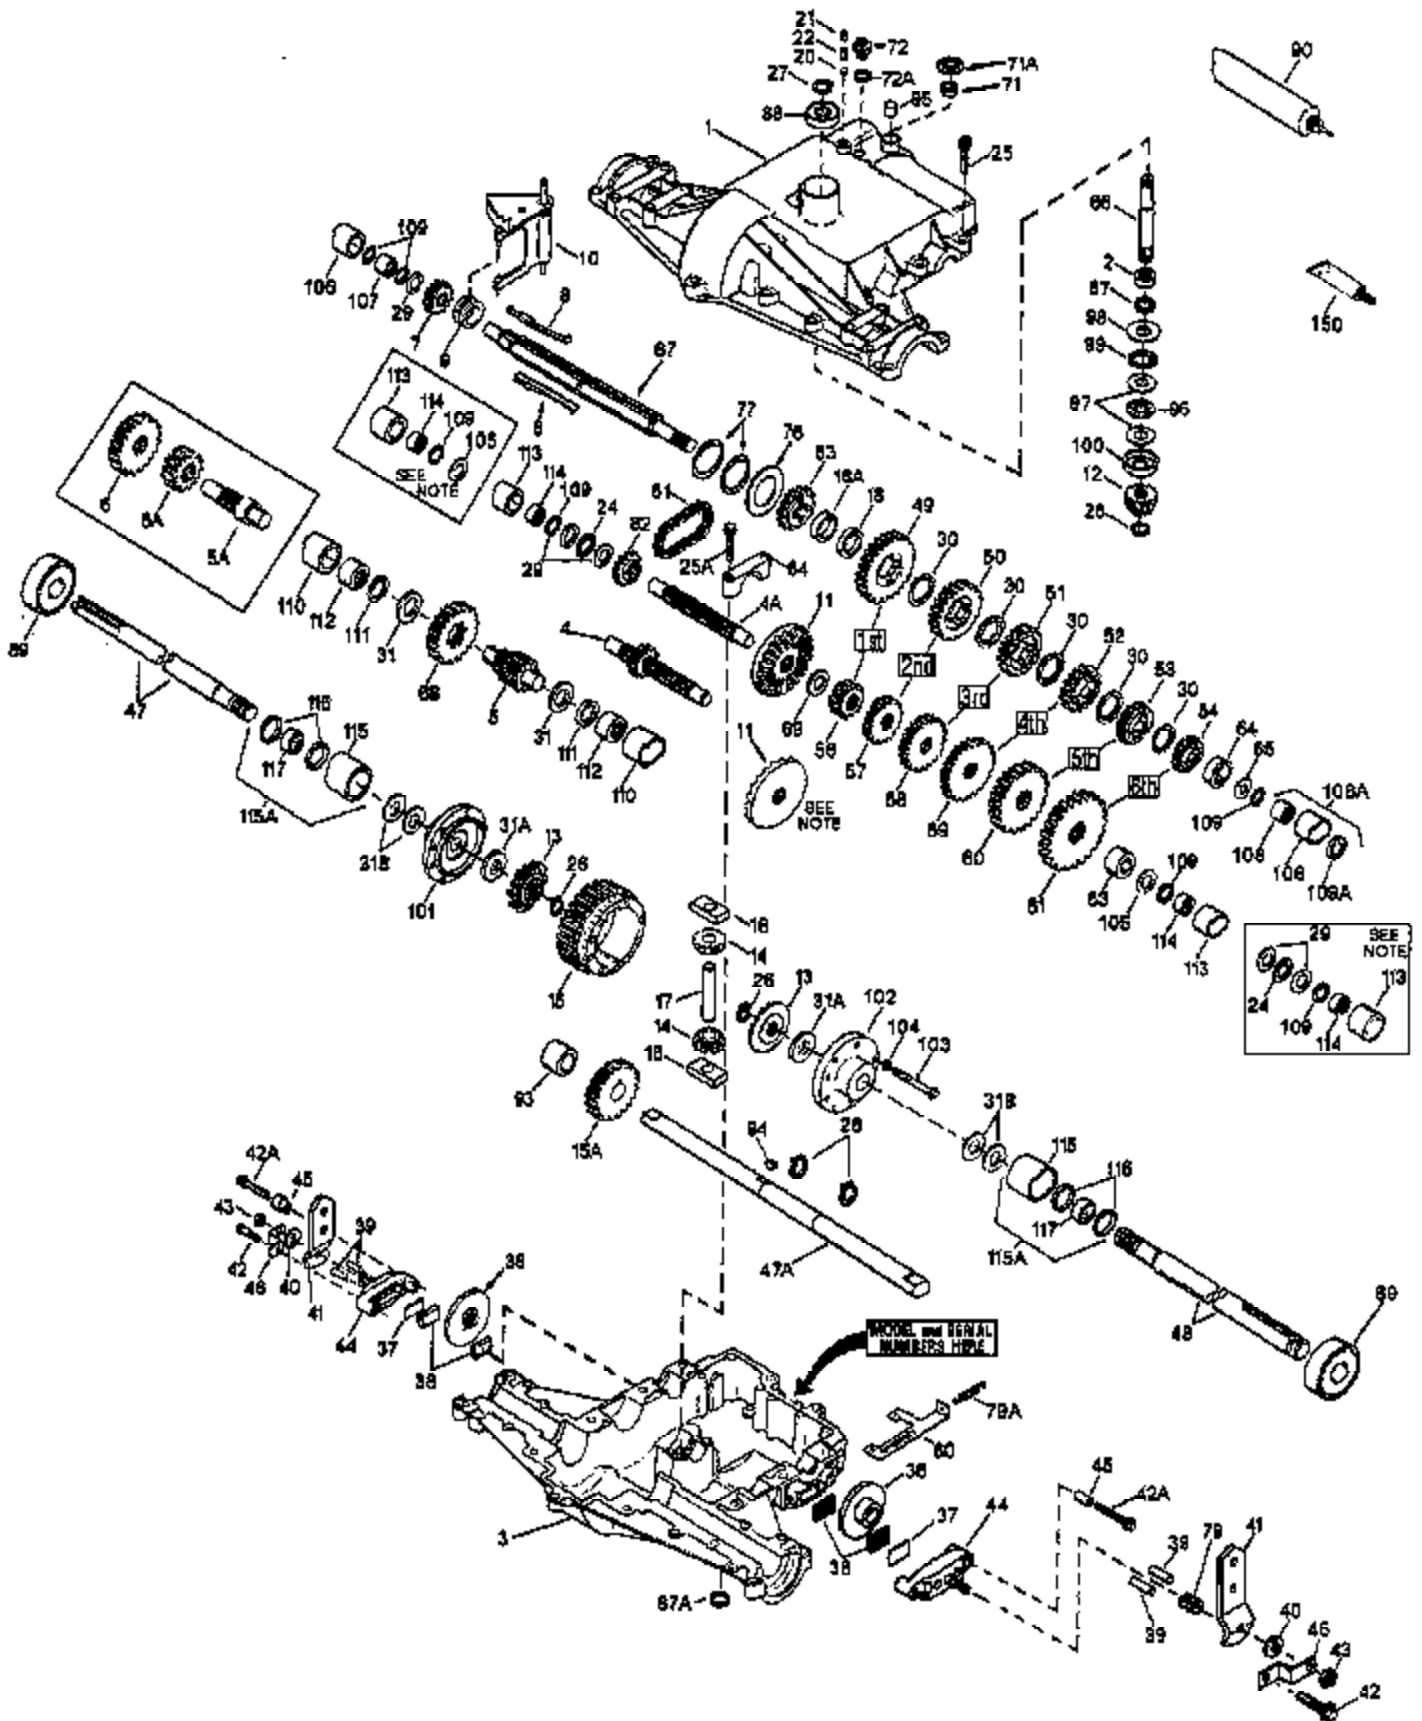

ILLUSTRATION SHOWS TYPICAL PARTS ONLY. ORDER BY PART NUMBER. PARTS NOT LISTED ARE SUPPLIED BY OEM.

Ref #	Part Number	Qty	Description
1	772097A		Transaxle Cover
2	780155		Needle Bearing
3	770088		Transaxle Case
4A	776276		Countershaft
5	776275		Output Shaft (9 teeth)
6B	778247		Output Gear (35 teeth steel)
7	778253		Spur Gear (15 teeth steel)
8	792123A		Key
9	784216		Shift Collar
10	784342		Shift Rod & Fork
11	778246		Bevel Gear (33 teeth-steel)
12	778245		Input Bevel Pinion (13 teeth-steel)
13	778198	820-820-004	Bevel Gear (steel)
14	778197	Peerless	Differential Bevel Pinion (steel)
15	778248		Ring Gear (31 teeth)
16	786027		Drive Block
17	786019		Drive Pin
18	786122		Neutral Spacer (.276/.268 thick)
18A	786121		Neutral Spacer (.350/.340 thick)
20	792077A		Steel Ball
21	792078		Set Screw, 3/8-16 x 3/8"
22	792079		Spring
24	780071		Thrust Bearing
25	792129A		Screw, 5/16-18 x 1-1/4"
25A	792073A		Screw, 1/4-20 x 1-1/4"
26	792018		Snap Ring
27	792018		Snap Ring
28	788040		Retaining Ring
29	780072		Thrust Washer
30	780108		Thrust Washer
31	780128		Thrust Washer
31A	780107		Washer
31B	780042		Thrust Washer
32	788042		Oil Seal
36	790043		Brake Disk
37	790007		Brake Pad Plate
38	799021		Brake Pad (Pkg. of 2)
39	786026		Dowel Pin
40	792076A		Flat Washer
41	790014		Brake Lever
42A	792085A		Screw, 1/4-20 x 2-1/4" (Use as requir ed)
42	792073A		Screw, 1/4-20 x 1-1/4" (Use as requir ed)
43	792075		Locknut, 5/16-24
44	790025		Brake Pad Holder
45	786067		Spacer
46	786086		Brake Lever Bracket
47	774796A		Axle (12-1/4" long)
48	774823		Axle (23-13/16" long)
49	778207A		Spur Gear (37 teeth-steel)
50	778206A		Spur Gear (35 teeth-steel)
51	778205A		Spur Gear (30 teeth-steel)
52	778204A		Spur Gear (25 teeth-steel)
53	778203A		Spur Gear (22 teeth-steel)
56	778211		Spur Gear (12 teeth-steel)
57	778199		Spur Gear (15 teeth-steel)
58	778200		Spur Gear (20 teeth-steel)