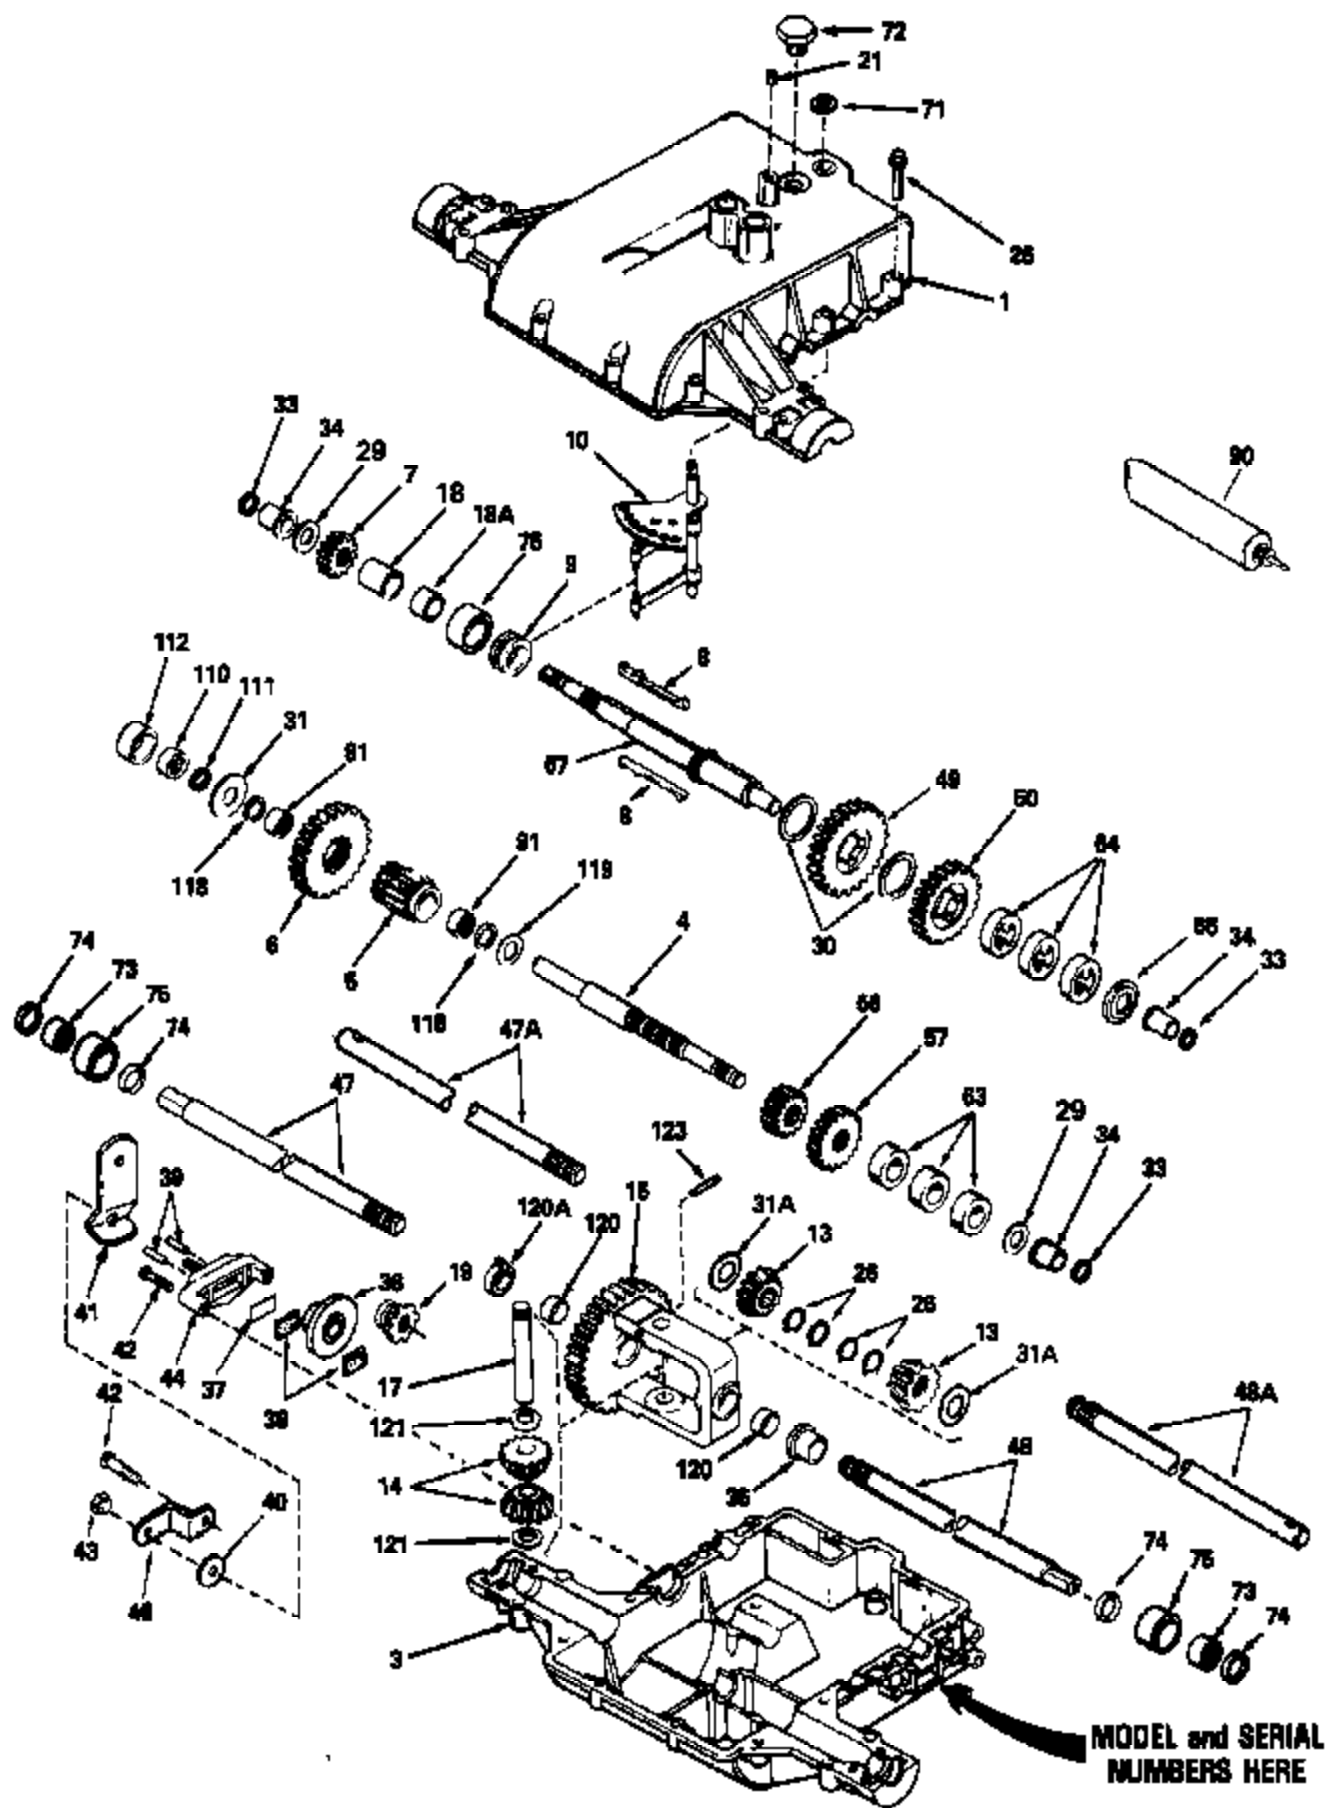

ILLUSTRATION SHOWS TYPICAL PARTS ONLY. ORDER BY PART NUMBER. PARTS NOT LISTED ARE SUPPLIED BY OEM.

Ref #	Part Number	Qty	Description
1	772100		Transaxle Cover
3	770091		Transaxle Case
4	776290		Countershaft
5	778138		Output Pinion
6	778139		Output Gear (35 teeth)
7	778136		Spur Gear (15 teeth-steel)
8	792089A		Shifter Key
9	784266		Shift Collar
10	784290		Shift Rod & Fork
13	778221		Bevel Gear
14	778068		Bevel Pinion
15	778175		Differential Gear (Incl. 2 of 120)
17	786034	810-810-002	Drive Pin
18A	786069	Peerless	Spacer (.885 ID x 1-1/8" OD x 1/2" long)
18	786074		Spacer (.885 ID x 1-1/8" OD x 1" long)
19	786076		Sprocket (10 teeth)
21	792078		Set Screw, 3/8-16 x 3/8"
25	792073A		Screw, 1/4-20 x 1-1/4"
26	792125		Retaining Ring (Pkg. of 2)
29	780072		Thrust Washer
30	780108		Thrust Washer
31	780113		Flat Washer
31A	780001		Thrust Washer
33	788051A		Square Cut Seal
34	780105A		Flanged Bushing
35	780118A		Flanged Bushing
37	790007		Brake Pad Plate
38	799021		Brake Pad (Pkg. of 2)
42	792073A		Screw, 1/4-20 x 1-1/4"
44	790025		Brake Pad Holder
47A	774829		Axle (12-1/4" long)
48A	774830		Axle (14-1/8" long)
49	778146A		Spur Gear (37 teeth)
50	778250		Spur Gear (27 teeth)
56	778145		Spur Gear (12 teeth)
57	778249		Spur Gear (23 teeth)
63	786071		Countershaft Spacer
64	786072		Brake Shaft Spacer
65	780139		Thrust Washer (stepped)
67	776183A		Brake Shaft
71	788069		Square Cut Seal
72	792074		Threaded Plug, 9/16-18
73	780140		Needle Bearing
74	788066		Oil Seal
75	786084		Sleeve
90	788067B		Grease (32 oz. Bentonite grease)
91	780112		Needle Bearing
110	780111		Needle Bearing
111	788052		Square Cut Seal
112	786075A		Sleeve Assembly (Incl. 110)
118	788053		Square Cut Ring
119	780114		Flat Washer
120A	780120		Bushing
120	780064		Bushing
121	780065		Thrust Washer
123	792040		Roll Pin