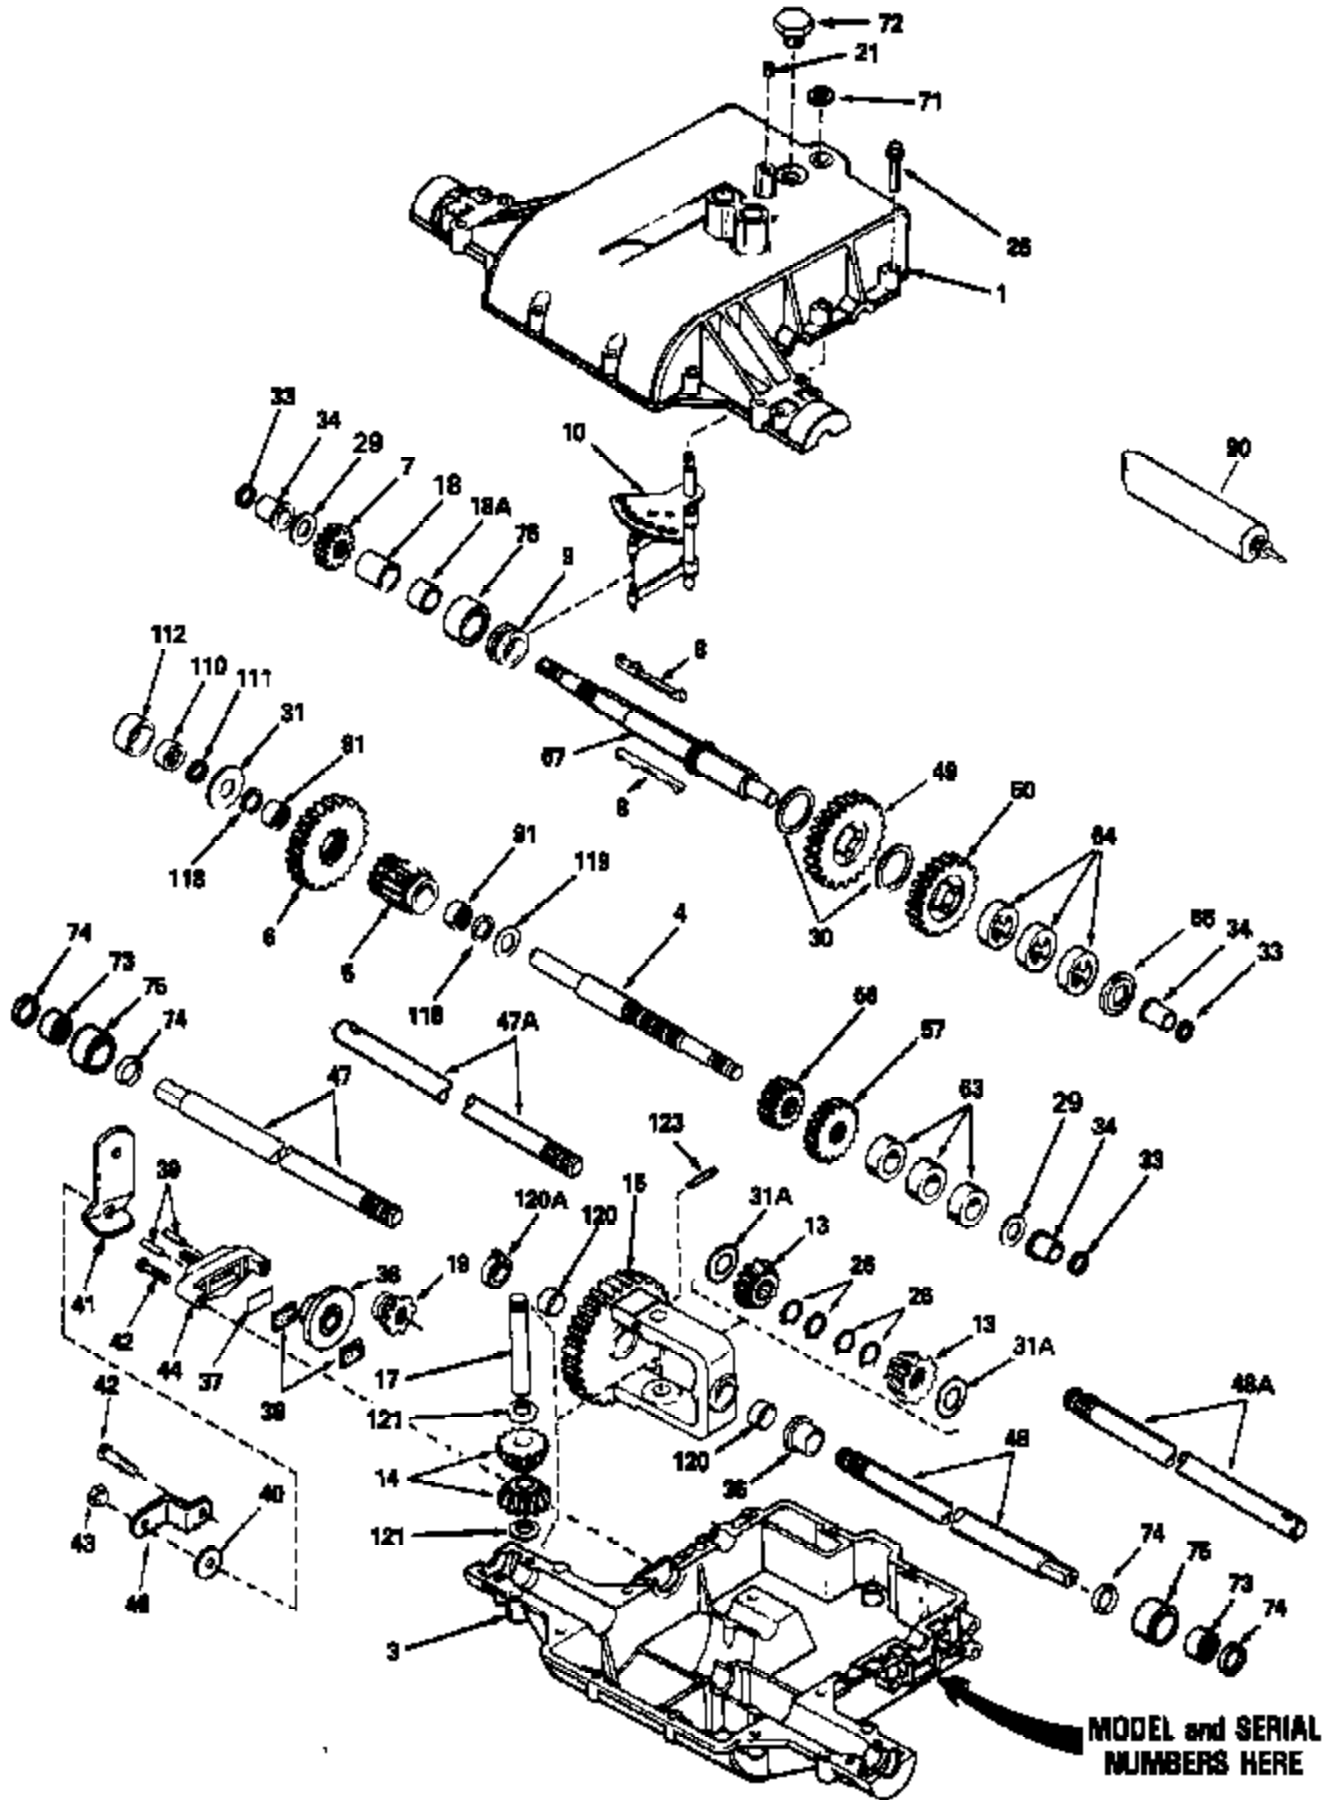

ILLUSTRATION SHOWS TYPICAL PARTS ONLY. ORDER BY PART NUMBER. PARTS NOT LISTED ARE SUPPLIED BY OEM.

Ref #	Part Number	Qty	Description
1	772100		Transaxle Cover
3	770091		Transaxle Case
4	776290		Countershaft
5	778138		Output Pinion
6	778139		Output Gear (35 teeth)
7	778136		Spur Gear (15 teeth-steel)
8	792089A		Shifter Key
9	784266		Shift Collar
10	784290		Shift Rod & Fork
13	778221		Bevel Gear
14	778068		Bevel Pinion
15	778175		Differential Gear (Incl. 2 of 120)
17	786034	810-810-001	Drive Pin
18A	786069	Peerless	Spacer (.885 ID x 1-1/8" OD x 1/2" long)
18	786074		Spacer (.885 ID x 1-1/8" OD x 1" long)
21	792078		Set Screw, 3/8-16 x 3/8"
25	792073A		Screw, 1/4-20 x 1-1/4"
26	792125		Retaining Ring (Pkg. of 2)
29	780072		Thrust Washer
30	780108		Thrust Washer
31A	780001		Thrust Washer
31	780113		Flat Washer
33	788051A		Square Cut Seal
34	780105A		Flanged Bushing
35	780118A		Flanged Bushing
36	790003		Brake Disk
37	790007		Brake Pad Plate
38	799021		Brake Pad (Pkg. of 2)
39	786026		Dowel Pin
40	792076A		Flat Washer
41	790034		Brake Lever
42	792073A		Screw, 1/4-20 x 1-1/4"
43	792075		Locknut, 5/16-24
44	790025		Brake Pad Holder
46	786086		Brake Lever Bracket
47	774836		Axle (9-1/4" long)
48	774835		Axle (11-1/8" long)
49	778146A		Spur Gear (37 teeth)
50	778127A		Spur Gear (25 teeth)
56	778145		Spur Gear (12 teeth)
57	778123A		Spur Gear (25 teeth)
63	786071		Countershaft Spacer
64	786072		Brake Shaft Spacer
65	780139		Thrust Washer (stepped)
67	776183A		Brake Shaft
71	788069		Square Cut Seal
72	792074		Threaded Plug, 9/16-18
73	780140		Needle Bearing
74	788066		Oil Seal
75	786084		Sleeve
90	788067B		Grease (32 oz. Bentonite grease)
91	780112		Needle Bearing
110	780111		Needle Bearing
111	788052		Square Cut Seal
112	786075A		Sleeve Assembly (Incl. 110)
118	788053		Square Cut Ring

Ref #	Part Number	Qty	Description
119	780114		Flat Washer
120A	780120		Bushing
120	780064		Bushing
121	780065		Thrust Washer
123	792040		Roll Pin
