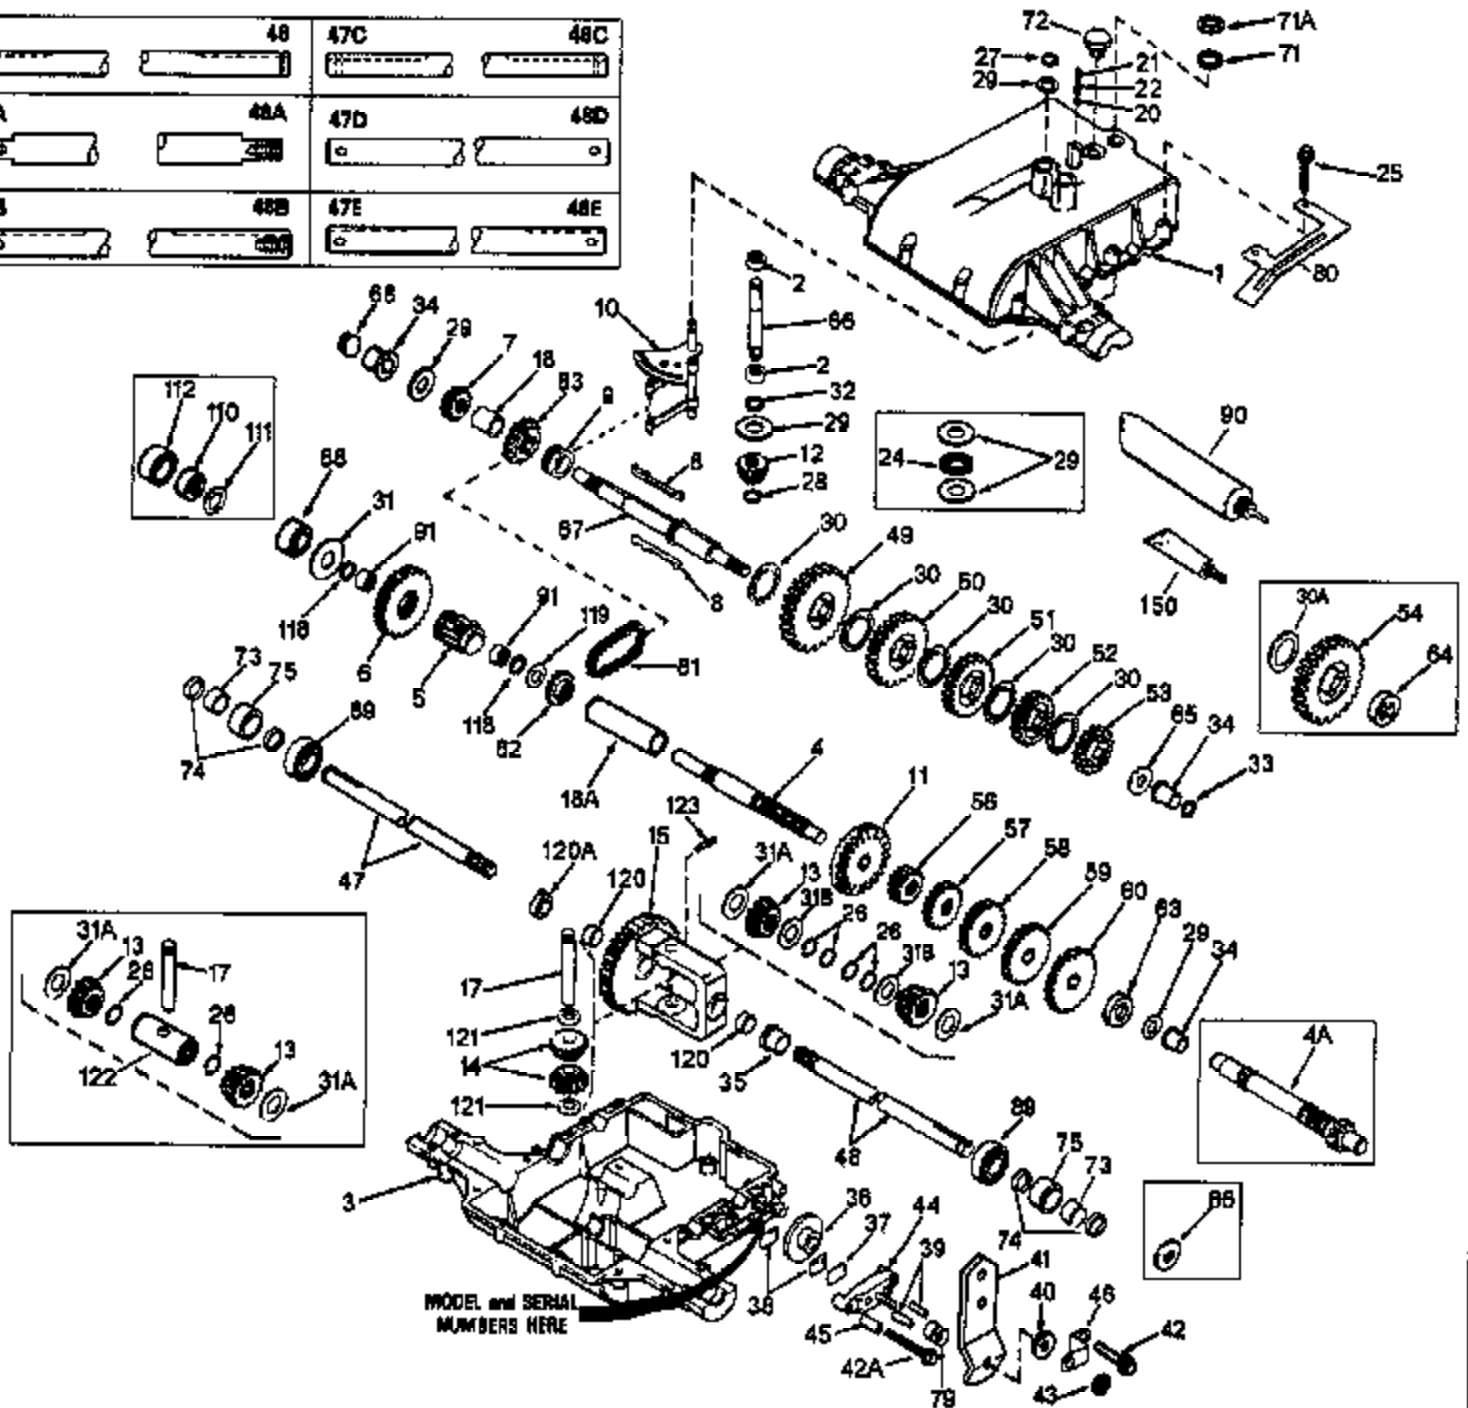

ILLUSTRATION SHOWS TYPICAL PARTS ONLY. ORDER BY PART NUMBER. PARTS NOT LISTED ARE SUPPLIED BY OEM.

47	48	47C	48C
47A	48A	47D	48D
47B	48B	47E	48E

Ref #	Part Number	Qty	Description
1	772082A		Transaxle Cover
2	780122		Needle Bearing
3	770071B		Transaxle Case
4	776204		Countershaft
5	778138		Output Pinion
6	778139		Output Gear
7	778136		Spur Gear (15 teeth-steel)
8	792089A		Key
9	784266		Shift Collar
10	784290		Shift Rod & Fork
11	778137A		Bevel Gear (42 teeth)
12	778113A		Input Bevel Pinion
13	778067	801-801-021A	Bevel Gear
14	778068	Peerless	Bevel Pinion
15	778175		Differential Gear (Incl. 2 of 120)
17	786034		Drive Pin
18	786074		Spacer
20	792077A		Steel Ball
21	792078		Set Screw, 3/8-16 x 3/8"
22	792079		Spring
25	792073A		Screw, 1/4-20 x 1-1/4"
26	792018		Retaining Ring
27	792035		Retaining Ring
28	788040		Retaining Ring
29	780072		Thrust Washer
30	780108		Thrust Washer
31A	780001		Washer
31	780113		Flat Washer
32	788057		"O" Ring
33	788051A		Square Cut Ring
34	780105A		Flanged Bushing
35	780118A		Flanged Bushing
36	790003		Brake Disk
37	790007		Brake Pad Plate
38	799021		Brake Pad (pkg of 2)
39	786026		Dowel Pin
40	792076A		Flat Washer
41	790008A		Brake Lever
42	792073A		Screw, 1/4-20 x 1-1/4"
43	792075		Locknut, 5/16-24
44	790025		Brake Pad Holder
46	786086		Brake Lever Bracket
47	774455		Axle (11" long)
48	774456		Axle (12-7/8" long)
49	778125		Spur Gear (35 teeth)
50	778124A		Spur Gear (30 teeth)
51	778123A		Spur Gear (25 teeth)
52	778122A		Spur Gear (22 teeth)
53	778121A		Spur Gear (20 teeth)
56	778136		Spur Gear (15 teeth-steel)
57	778126A		Spur Gear (20 teeth)
58	778127A		Spur Gear (25 teeth)
59	778128A		Spur Gear (28 teeth)
60	778129A		Spur Gear (30 teeth)
65	780109		Thrust Washer (flat)
66	776135		Input Shaft (3-11/16" long)