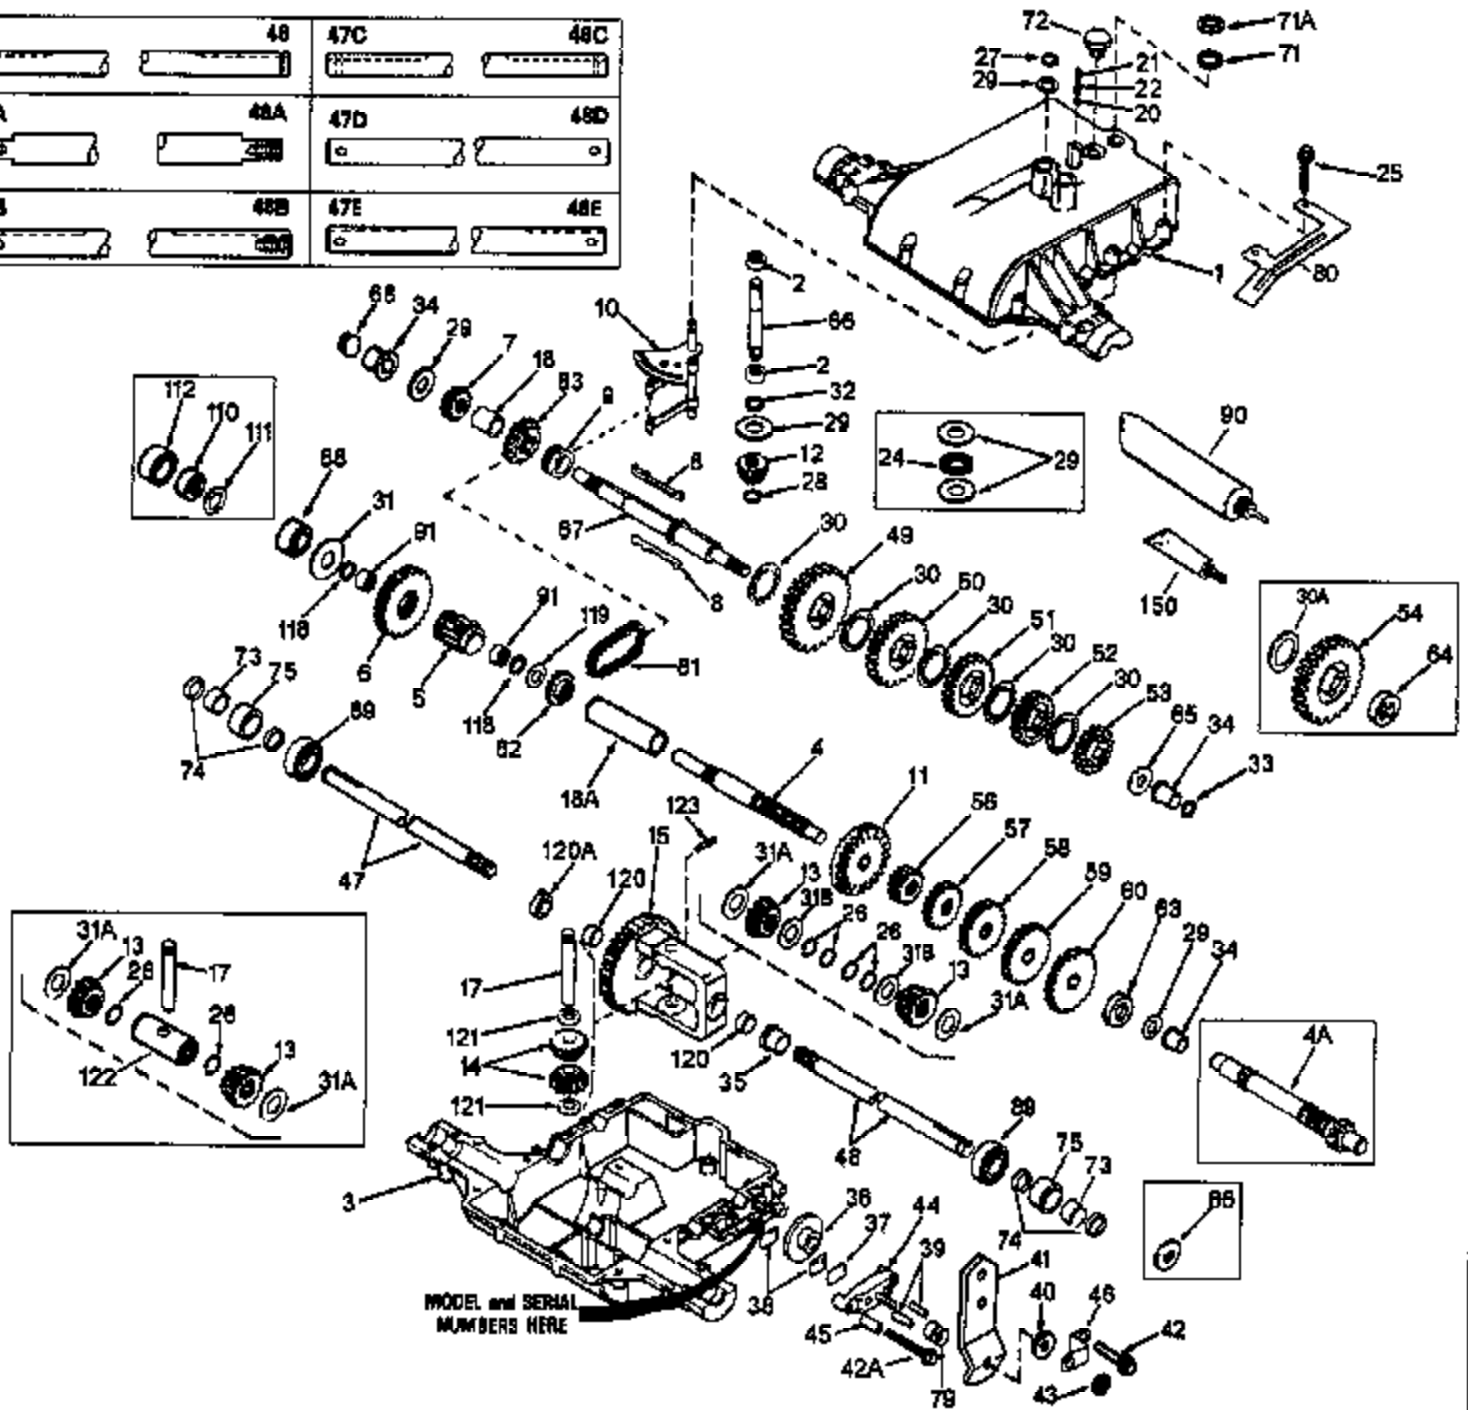

ILLUSTRATION SHOWS TYPICAL PARTS ONLY. ORDER BY PART NUMBER. PARTS NOT LISTED ARE SUPPLIED BY OEM.

47	48	47C	48C
47A	48A	47D	48D
47B	48B	47E	48E