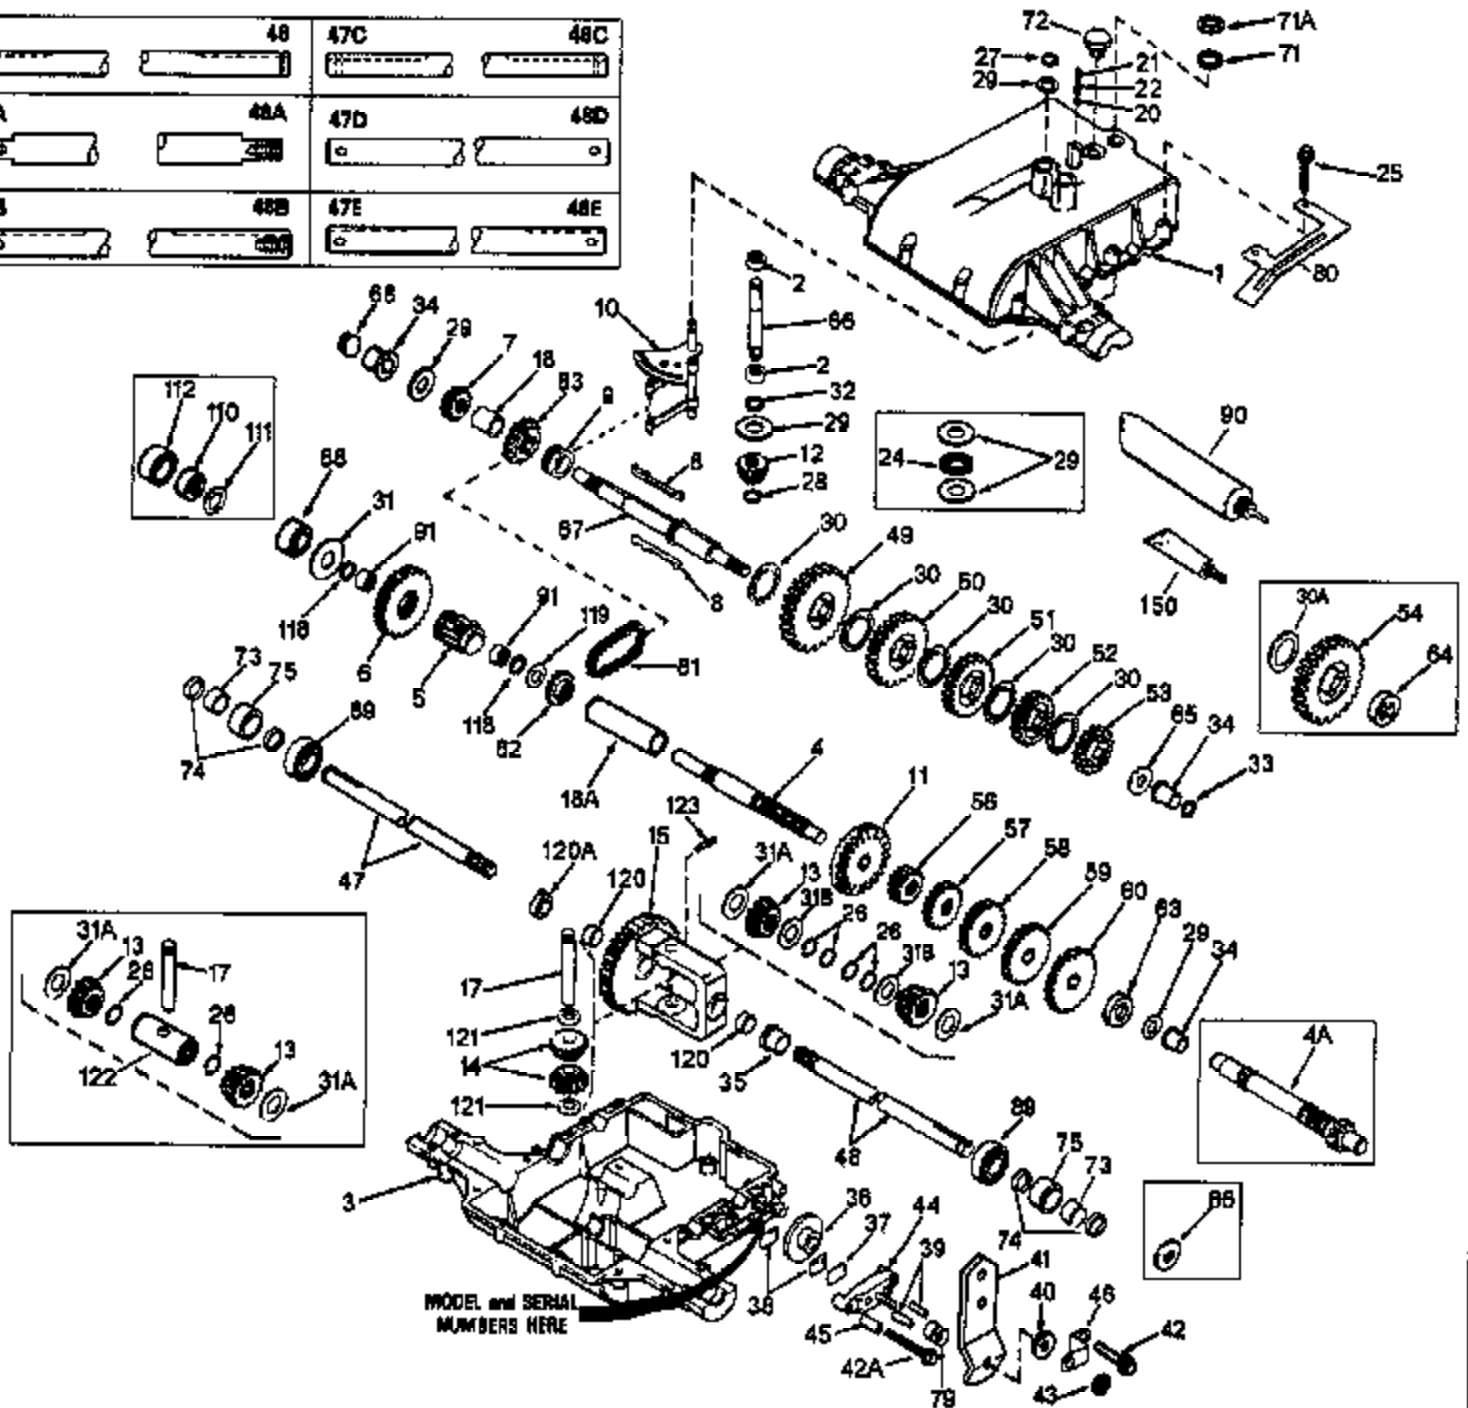

ILLUSTRATION SHOWS TYPICAL PARTS ONLY. ORDER BY PART NUMBER. PARTS NOT LISTED ARE SUPPLIED BY OEM.

47	48	47C	48C
47A	48A	47D	48D
47B	48B	47E	48E