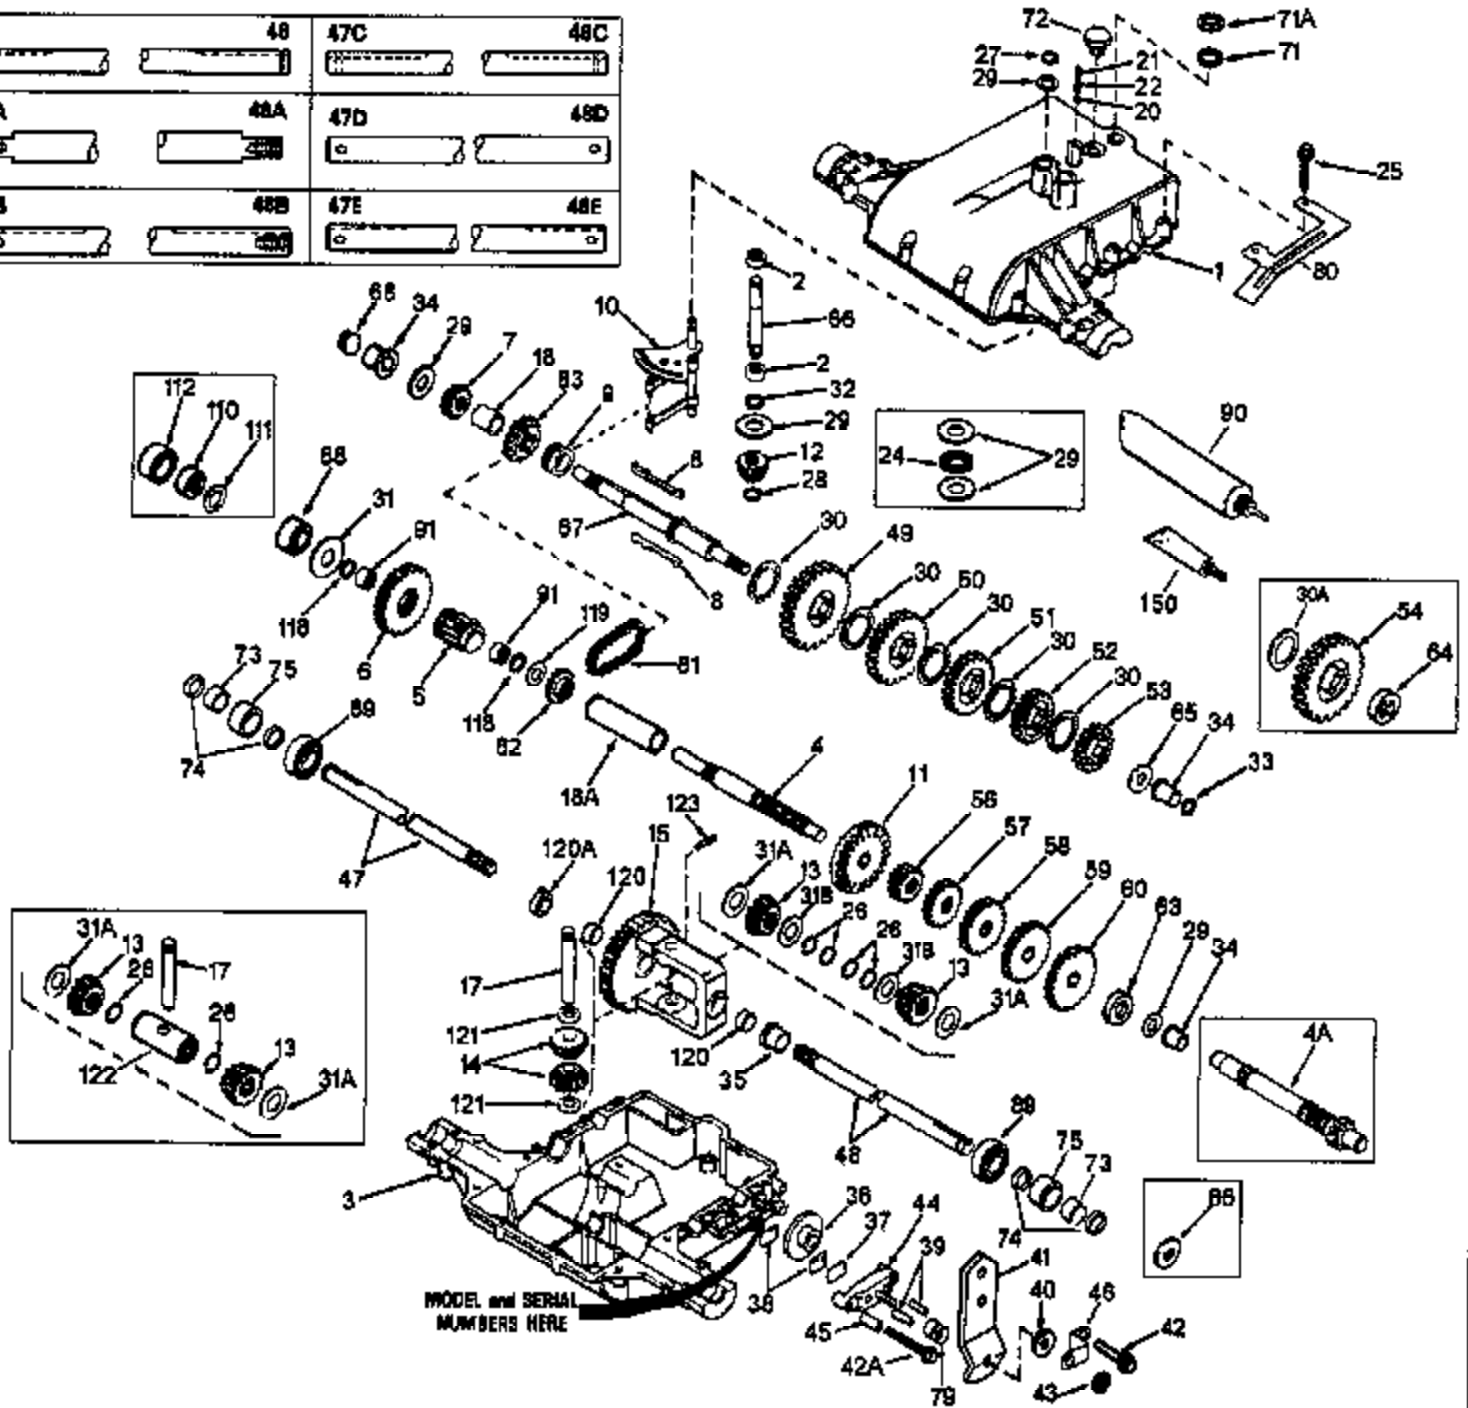

ILLUSTRATION SHOWS TYPICAL PARTS ONLY. ORDER BY PART NUMBER. PARTS NOT LISTED ARE SUPPLIED BY OEM.

47	48	47C	48C
47A	48A	47D	48D
47B	48B	47E	48E