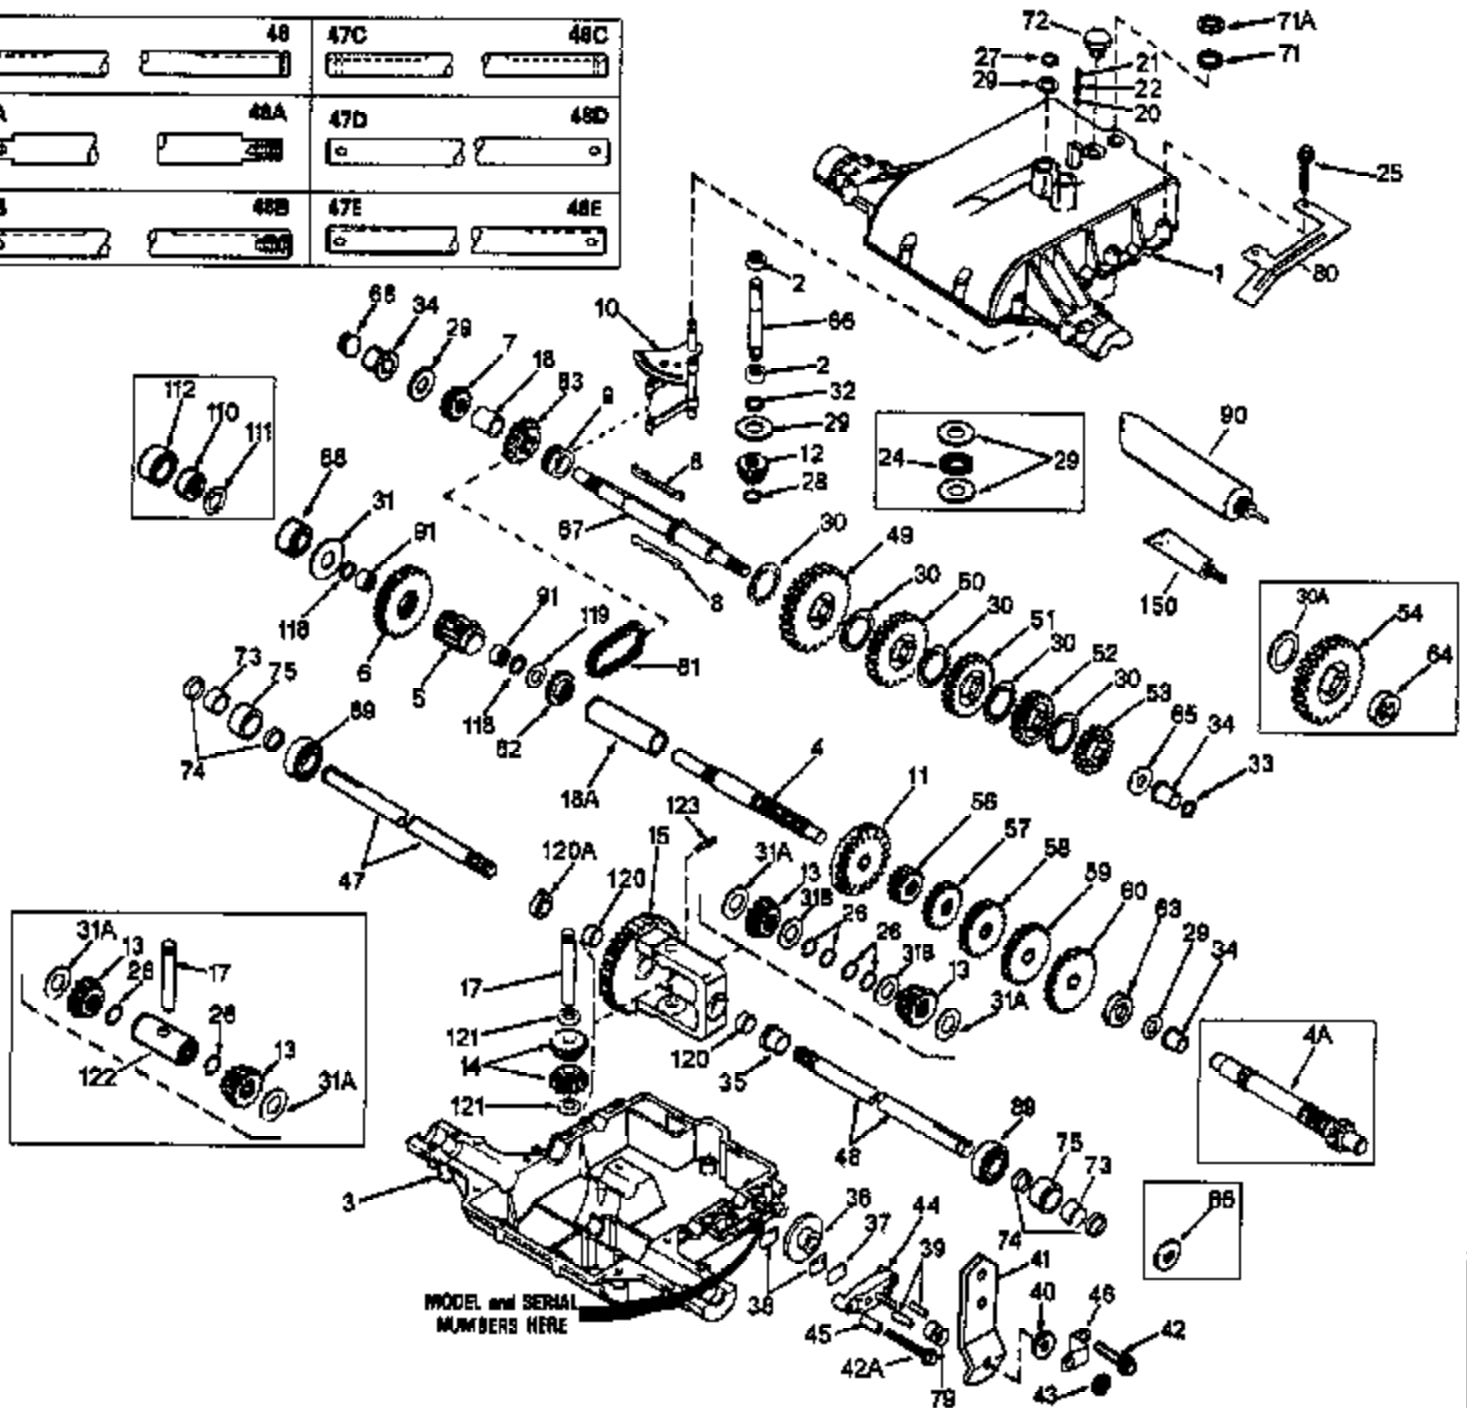

ILLUSTRATION SHOWS TYPICAL PARTS ONLY. ORDER BY PART NUMBER. PARTS NOT LISTED ARE SUPPLIED BY OEM.

47	48	47C	48C
47A	48A	47D	48D
47B	48B	47E	48E