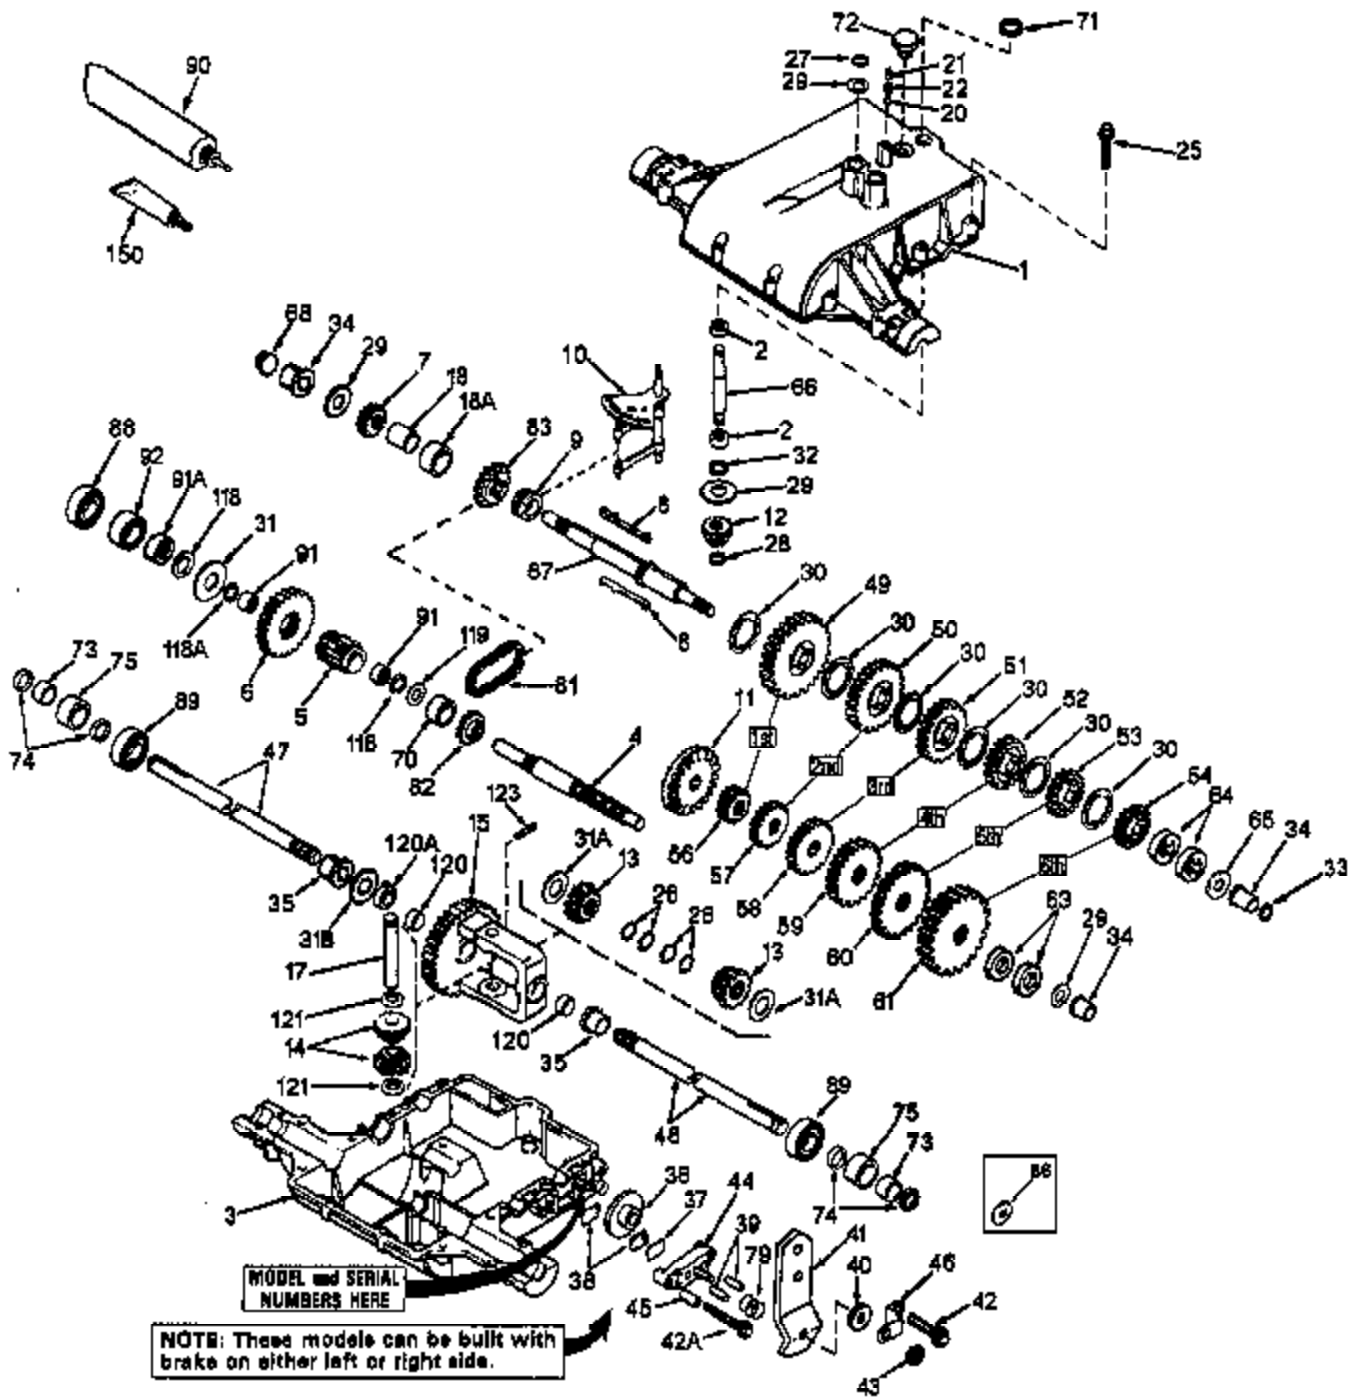

ILLUSTRATION SHOWS TYPICAL PARTS ONLY. ORDER BY PART NUMBER. PARTS NOT LISTED ARE SUPPLIED BY OEM.

47	48	47C	48C
47A	48A	47D	48D
47B	48B	47E	48E

Ref #	Part Number	Qty	Description
1	772077B	1	Transaxle Cover
2	780086A	2	Needle Bearing .625 ID
3	770071B	1	Transaxle Case
4	776204	1	Countershaft
5	778138	1	Output Pinion (15 teeth-steel)
6	778139	1	Output Gear (35 teeth)
7	778136	1	Spur Gear (15 teeth-steel)
8	792089A	2	Shift Key
9	784266	1	Shift Collar
10	784290	1	Shift Fork
11	778137A	1	Bevel Gear (42 teeth)
12	778113A	1	Input Bevel Pinion (14 teeth)
13	778368	2	Bevel Gear (19 teeth) (Incl. 14)
14	778368	2	Bevel Pinion (13 teeth) (Incl. 13)
15	778175	1	Differential Gear (Incl. 120)
17	786034	1	Drive Pin
18	786074	1	Spacer .855 x 1.047
20	792077A	1	Steel Ball 5/16" dia.
21	792078	1	Set Screw 3/8-16 x 3/8"
22	792079	1	Spring .310 OD x .625 L
25	792073A	17	Screw 1/4-20 x 1-1/4"
26	792125	4	Retaining Ring
27	792035	1	Retaining Ring
28	788040	1	Retaining Ring
29	780072	4	Thrust Washer .627 ID x .031W
30	780108	5	Cup Washer 1.127 ID x .032W
31A	780001	2	Flat Washer .750 ID x .056W
31	780113	1	Flat Washer .690 ID x .091W
32	792001	1	"O" Ring .607 ID
33	788051A	2	"O" Ring .605 ID
34	780105A	3	Flanged Bushing .6255
35	780118A	1	Flanged Bushing .751
36	790003	1	Brake Disk
37	790007	1	Brake Pad Plate
38	799021	2	Brake Pad (pkg of 2)
39	786026	2	Dowel Pin 5/16 x 3/4
40	792076A	1	Flat Washer .312 ID x .059W
41	790004	1	Brake Lever
42	792073A	1	Screw 1/4-20 x 1-1/4"
42A	792085A	1	Screw 1/4-20 x 2-1/4"
43	792075	1	Locknut 5/16-24
44	790025	1	Brake Pad Holder
45	786066	1	Spacer
46	786086	1	Brake Lever Bracket
47D	774769	1	Axle (13" long)
48D	774768	1	Axle (14-7/8" long)
49	778146A	1	Spur Gear (37 teeth)
50	778125	1	Spur Gear (35 teeth)
51	778124A	1	Spur Gear (30 teeth)
52	778123A	1	Spur Gear (25 teeth)
53	778121A	1	Spur Gear (20 teeth)
56	778145	1	Spur Gear (12 teeth-steel)
57	778151	1	Spur Gear (15 teeth)
58	778126A	1	Spur Gear (20 teeth)
59	778127A	1	Spur Gear (25 teeth)
60	778129A	1	Spur Gear (30 teeth)