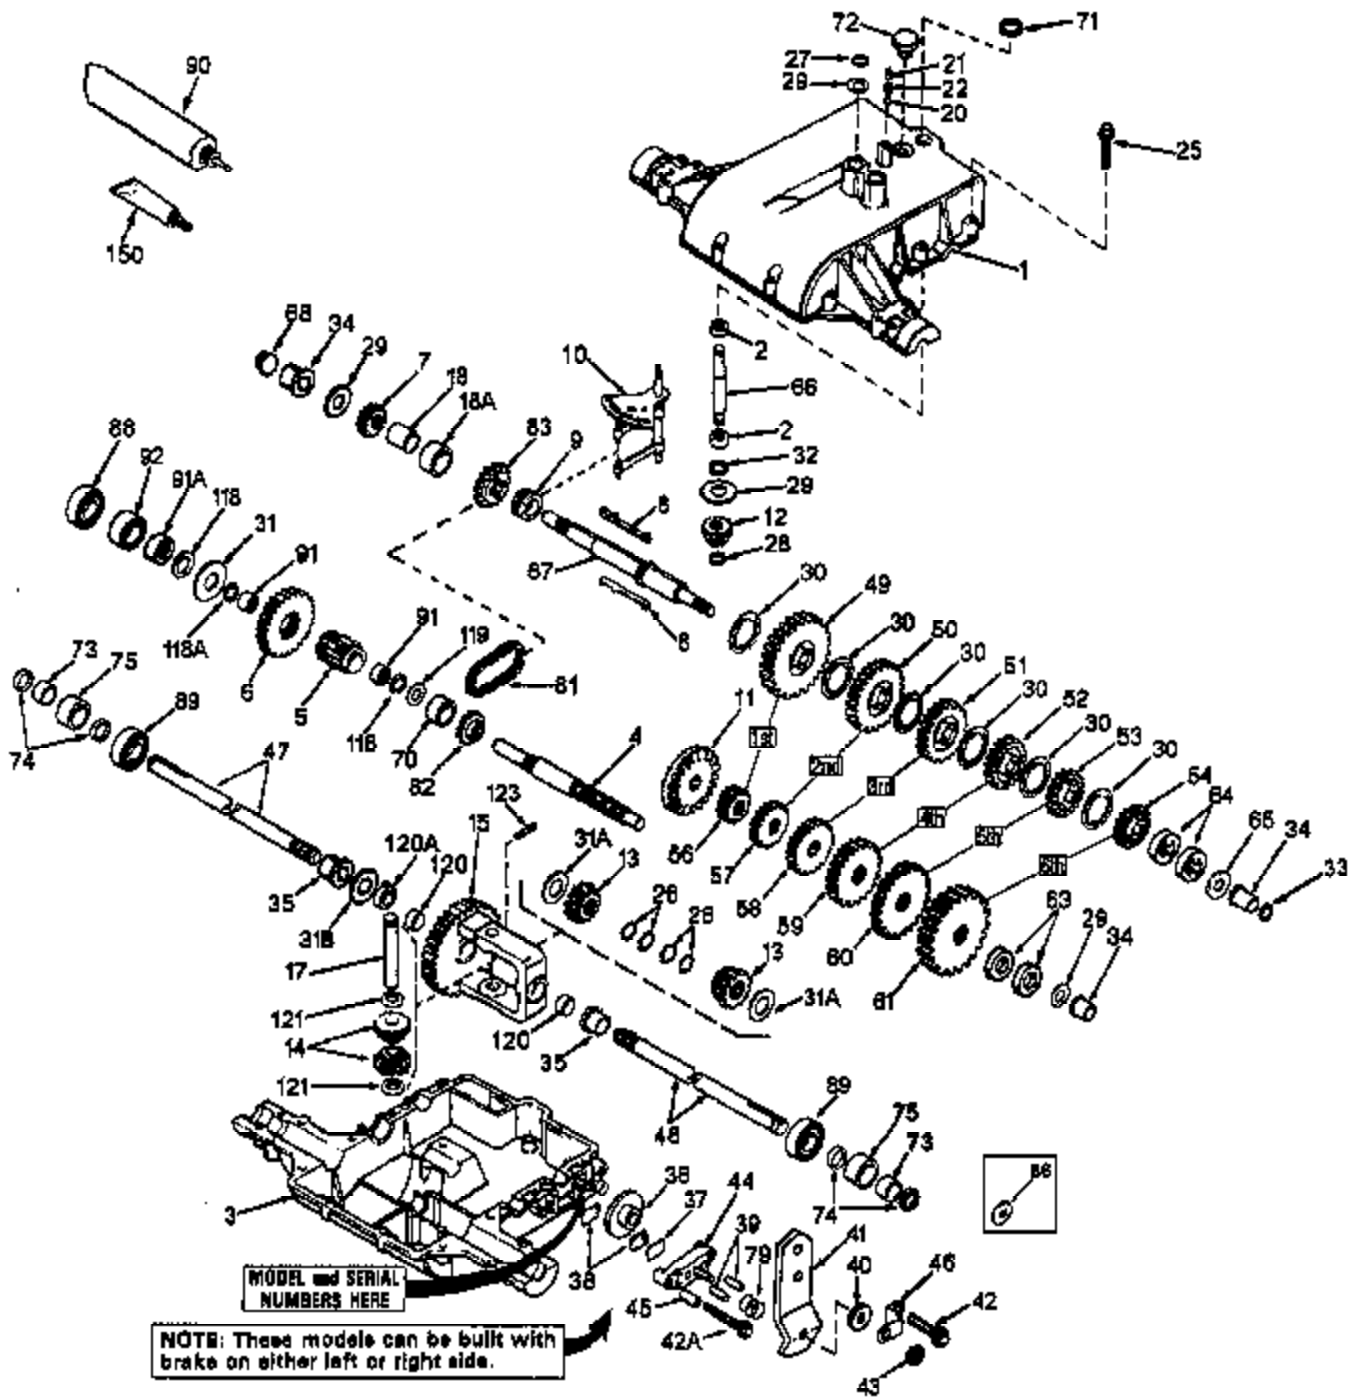

ILLUSTRATION SHOWS TYPICAL PARTS ONLY. ORDER BY PART NUMBER. PARTS NOT LISTED ARE SUPPLIED BY OEM.

47	48	47C	48C
47A	48A	47D	48D
47B	48B	47E	48E

Ref #	Part Number	Qty	Description
1	772080		Transaxle Cover
2	780086A		Needle Bearing
3	770070		Transaxle Case
4	776198		Countershaft
5	778138		Output Pinion
6	778139		Output Gear
7	778136		Spur Gear (15 teeth-steel)
8	792089A		Shift Key
9	784266		Shift Collar
10	784290		Shift Rod & Fork
11	778137A		Bevel Gear (42 teeth)
12	778113A		Input Bevel Pinion
13	778067	800-812A	Bevel Gear
14	778068	Peerless	Bevel Pinion
15	778175		Differential Gear (Incl. 2 of 120)
17	786034		Drive Pin
18	786074		Spacer
20	792077A		Steel Ball
21	792078		Set Screw, 3/8-16 x 3/8"
22	792079		Spring
25	792073A		Screw, 1/4-20 x 1-1/4"
26	792018		Retaining Ring
27	792035		Retaining Ring
28	788040		Retaining Ring
29	780072		Thrust Washer
30	780108		Thrust Washer
31A	780001		Washer
31	780113		Flat Washer
32	792001		"O" Ring
33	788051A		Square Cut Seal
34	780105A		Flanged Bushing
35	780118A		Flanged Bushing
36	790003		Brake Disk
37	790007		Brake Pad Plate
38	799021		Brake Pad (pkg of 2)
39	786026		Dowel Pin
40	792076A		Flat Washer
41	790013		Brake Lever
42	792073A		Screw, 1/4-20 x 1-1/4"
43	792075		Locknut, 5/16-24
44	790025		Brake Pad Holder
46	786086		Brake Lever Bracket
47B	774416		Axle (13-53/64" long)
48B	774417		Axle (14-3/4" long)
49	778125		Spur Gear (35 teeth)
50	778124A		Spur Gear (30 teeth)
51	778123A		Spur Gear (25 teeth)
52	778122A		Spur Gear (22 teeth)
53	778121A		Spur Gear (20 teeth)
56	778136		Spur Gear (15 teeth-steel)
57	778126A		Spur Gear (20 teeth-steel)
58	778127A		Spur Gear (25 teeth-steel)
59	778128A		Spur Gear (28 teeth)
60	778129A		Spur Gear (30 teeth)
65	780109		Thrust Washer
66	776135		Input Shaft (3-11/16" long)