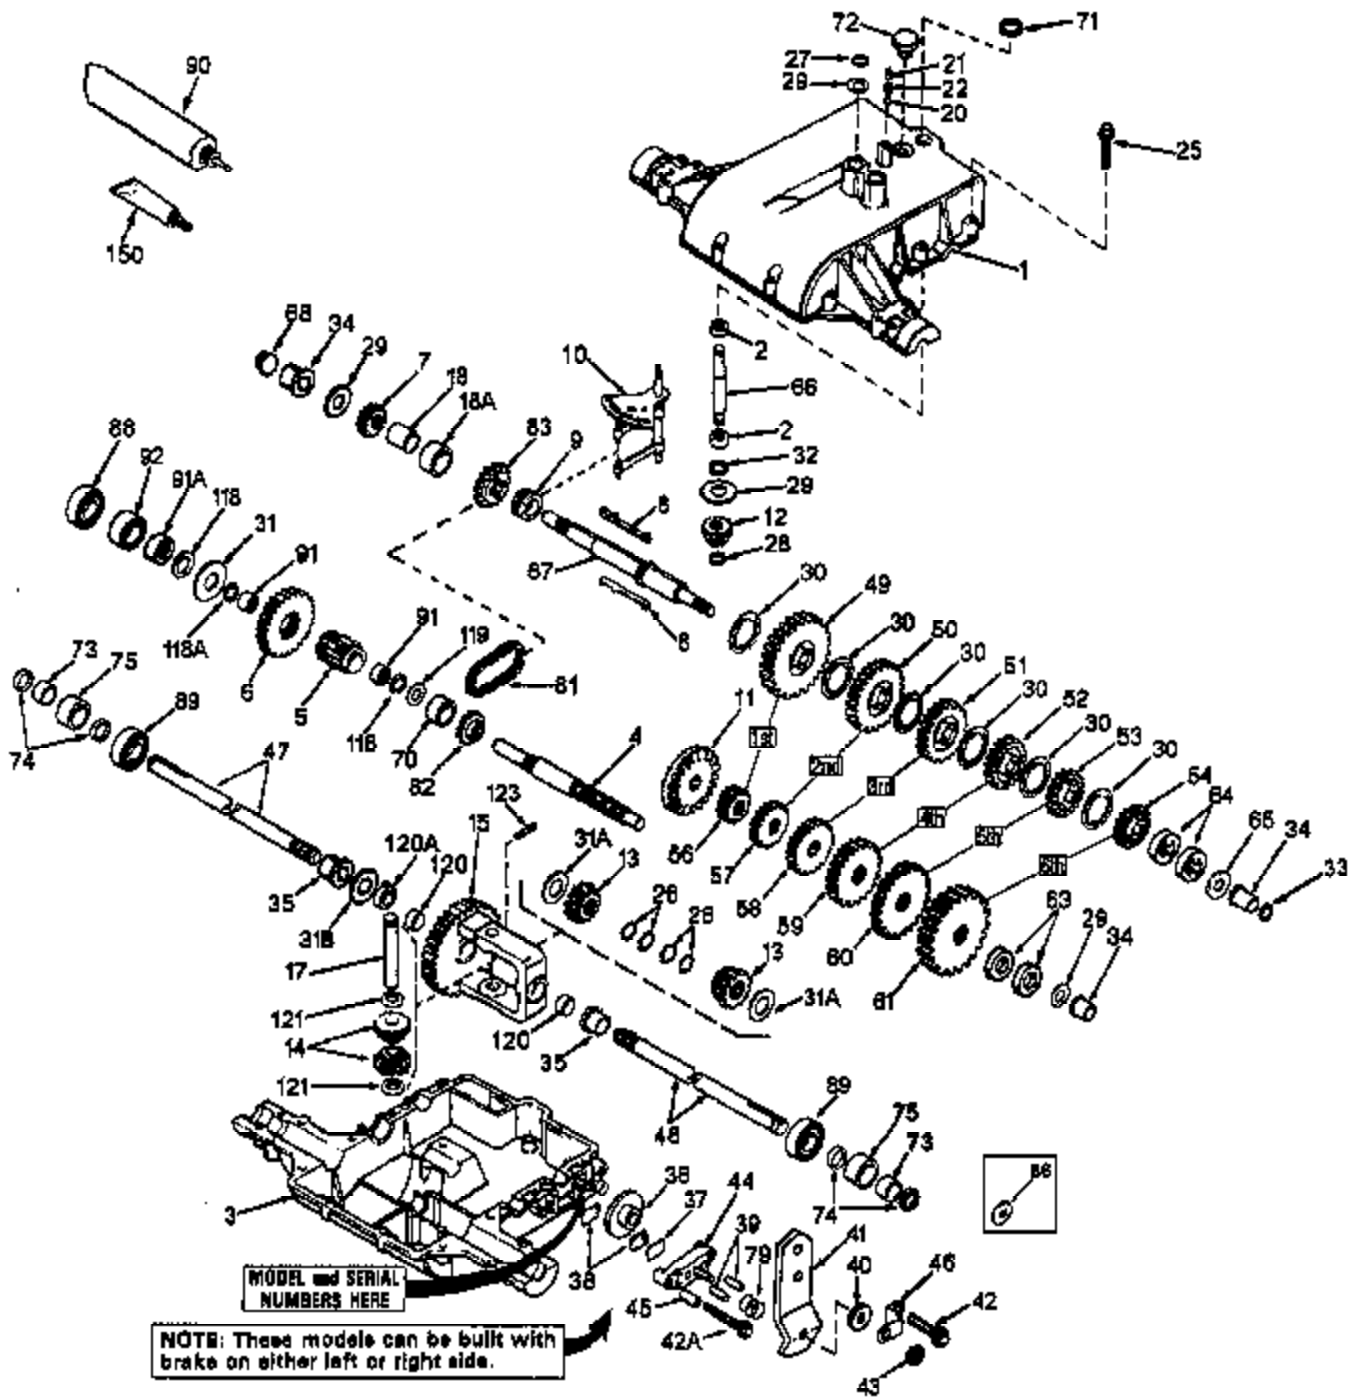

ILLUSTRATION SHOWS TYPICAL PARTS ONLY. ORDER BY PART NUMBER. PARTS NOT LISTED ARE SUPPLIED BY OEM.

47	48	47C	48C
47A	48A	47D	48D
47B	48B	47E	48E

Ref #	Part Number	Qty	Description
1	772077B		Transaxle Cover
2	780086A		Needle Bearing
3	770071B		Transaxle Case
4	776181		Countershaft
5	778138		Output Pinion
6	778139		Output Gear
7	778136		Spur Gear (15 teeth-steel)
8	792089A		Shift Key
9	784266		Shift Collar
10	784290		Shift Rod & Fork
11	778137A		Bevel Gear (42 teeth)
12	778113A		Input Bevel Pinion
13	778067	800-806F	Bevel Gear
14	778068	Peerless	Bevel Pinion
15	778175		Differential Gear (Incl. 2 of 120)
17	786034		Drive Pin
18	786074		Spacer
20	792077A		Steel Ball
21	792078		Set Screw, 3/8-16 x 3/8"
22	792079		Spring
25	792073A		Screw, 1/4-20 x 1-1/4"
26	792018		Retaining Ring
27	792035		Retaining Ring
28	788040		Retaining Ring
29	780072		Thrust Washer
30	780108		Thrust Washer
31A	780001		Washer
31	780113		Flat Washer
32	792001		"O" Ring
33	788051A		Square Cut Seal
34	780105A		Flanged Bushing
35	780118A		Flanged Bushing
36	790003		Brake Disk
37	790007		Brake Pad Plate
38	799021		Brake Pad (pkg of 2)
39	786026		Dowel Pin
40	792076A		Flat Washer
41	790017		Brake Lever
42	792073A		Screw, 1/4-20 x 1-1/4"
43	792075		Locknut, 5/16-24
44	790025		Brake Pad Holder
46	786086		Brake Lever Bracket
47B	774395A		Axle (12-11/64" long) (Incl. 26)
48B	774394A		Axle (14-3/64" long) (Incl. 26)
49	778125		Spur Gear (35 teeth)
50	778124A		Spur Gear (30 teeth)
51	778123A		Spur Gear (25 teeth)
52	778122A		Spur Gear (22 teeth)
53	778121A		Spur Gear (20 teeth)
56	778136		Spur Gear (15 teeth-steel)
57	778126A		Spur Gear (20 teeth-steel)
58	778127A		Spur Gear (25 teeth-steel)
59	778128A		Spur Gear (28 teeth)
60	778129A		Spur Gear (30 teeth)
65	780109		Thrust Washer
66	776135		Input Shaft (3-11/16" long)