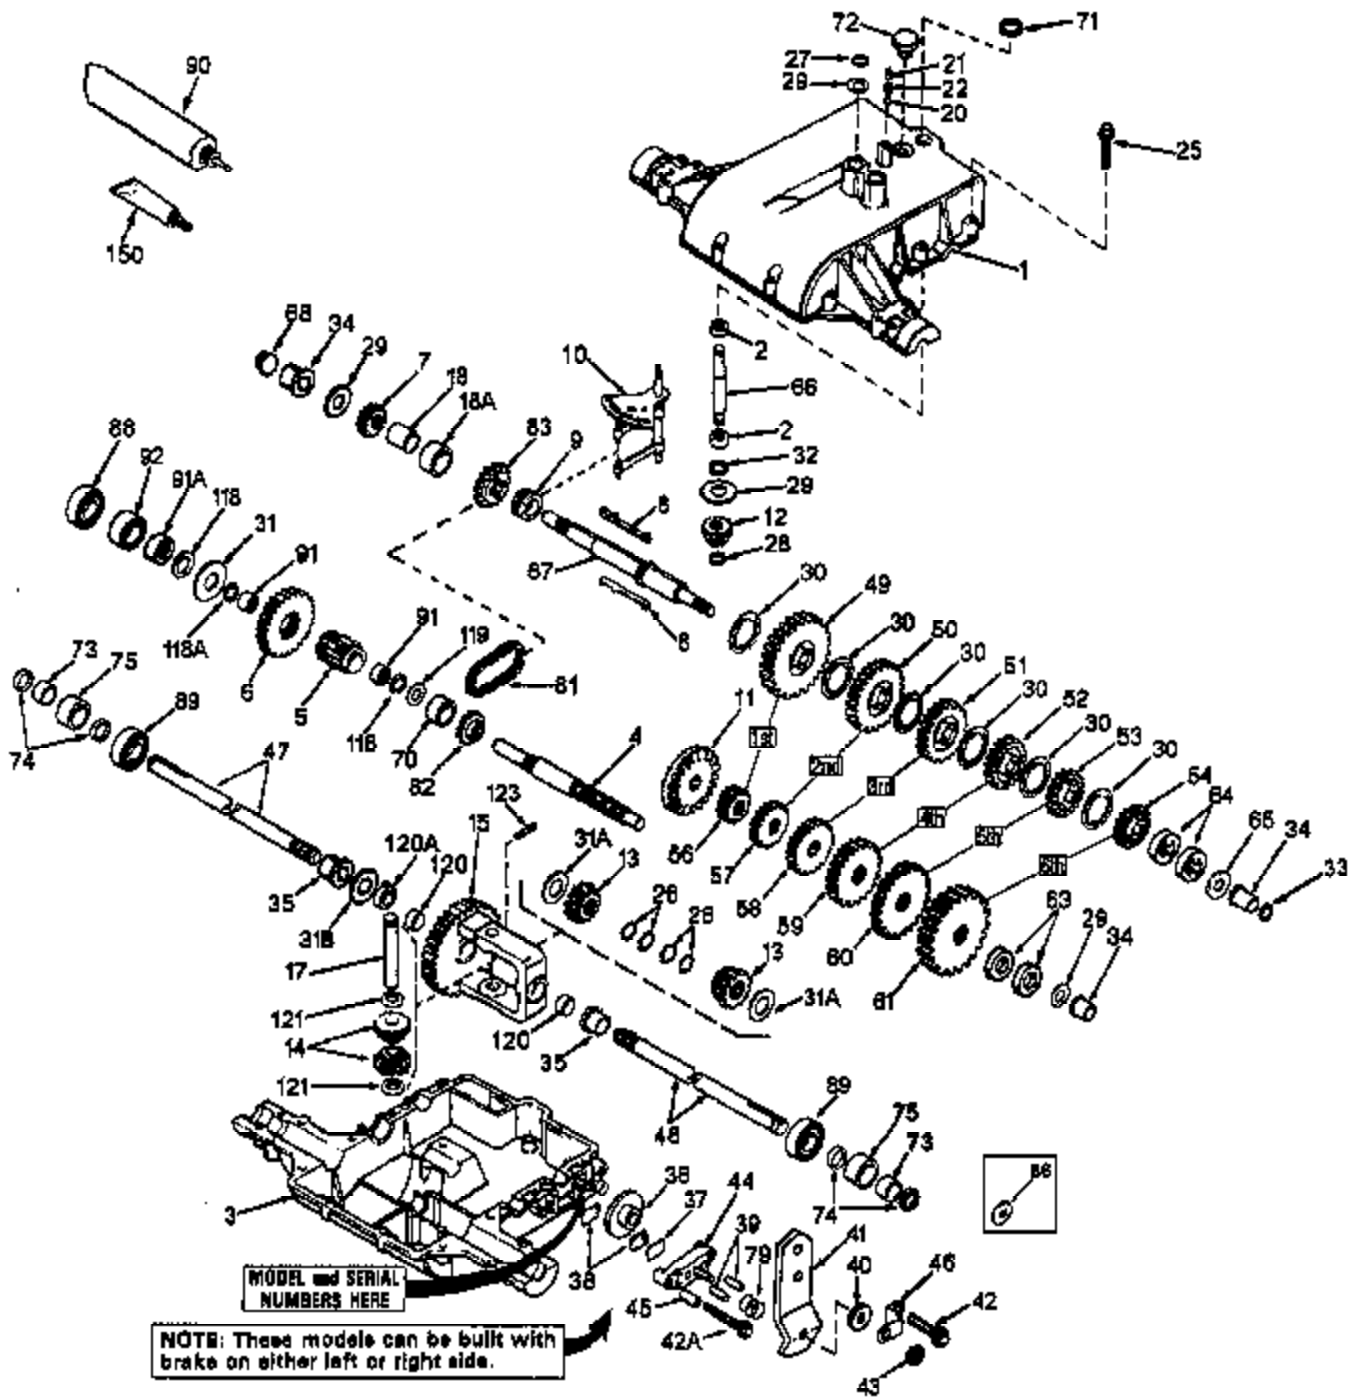

ILLUSTRATION SHOWS TYPICAL PARTS ONLY. ORDER BY PART NUMBER. PARTS NOT LISTED ARE SUPPLIED BY OEM.

47	48	47C	48C
47A	48A	47D	48D
47B	48B	47E	48E