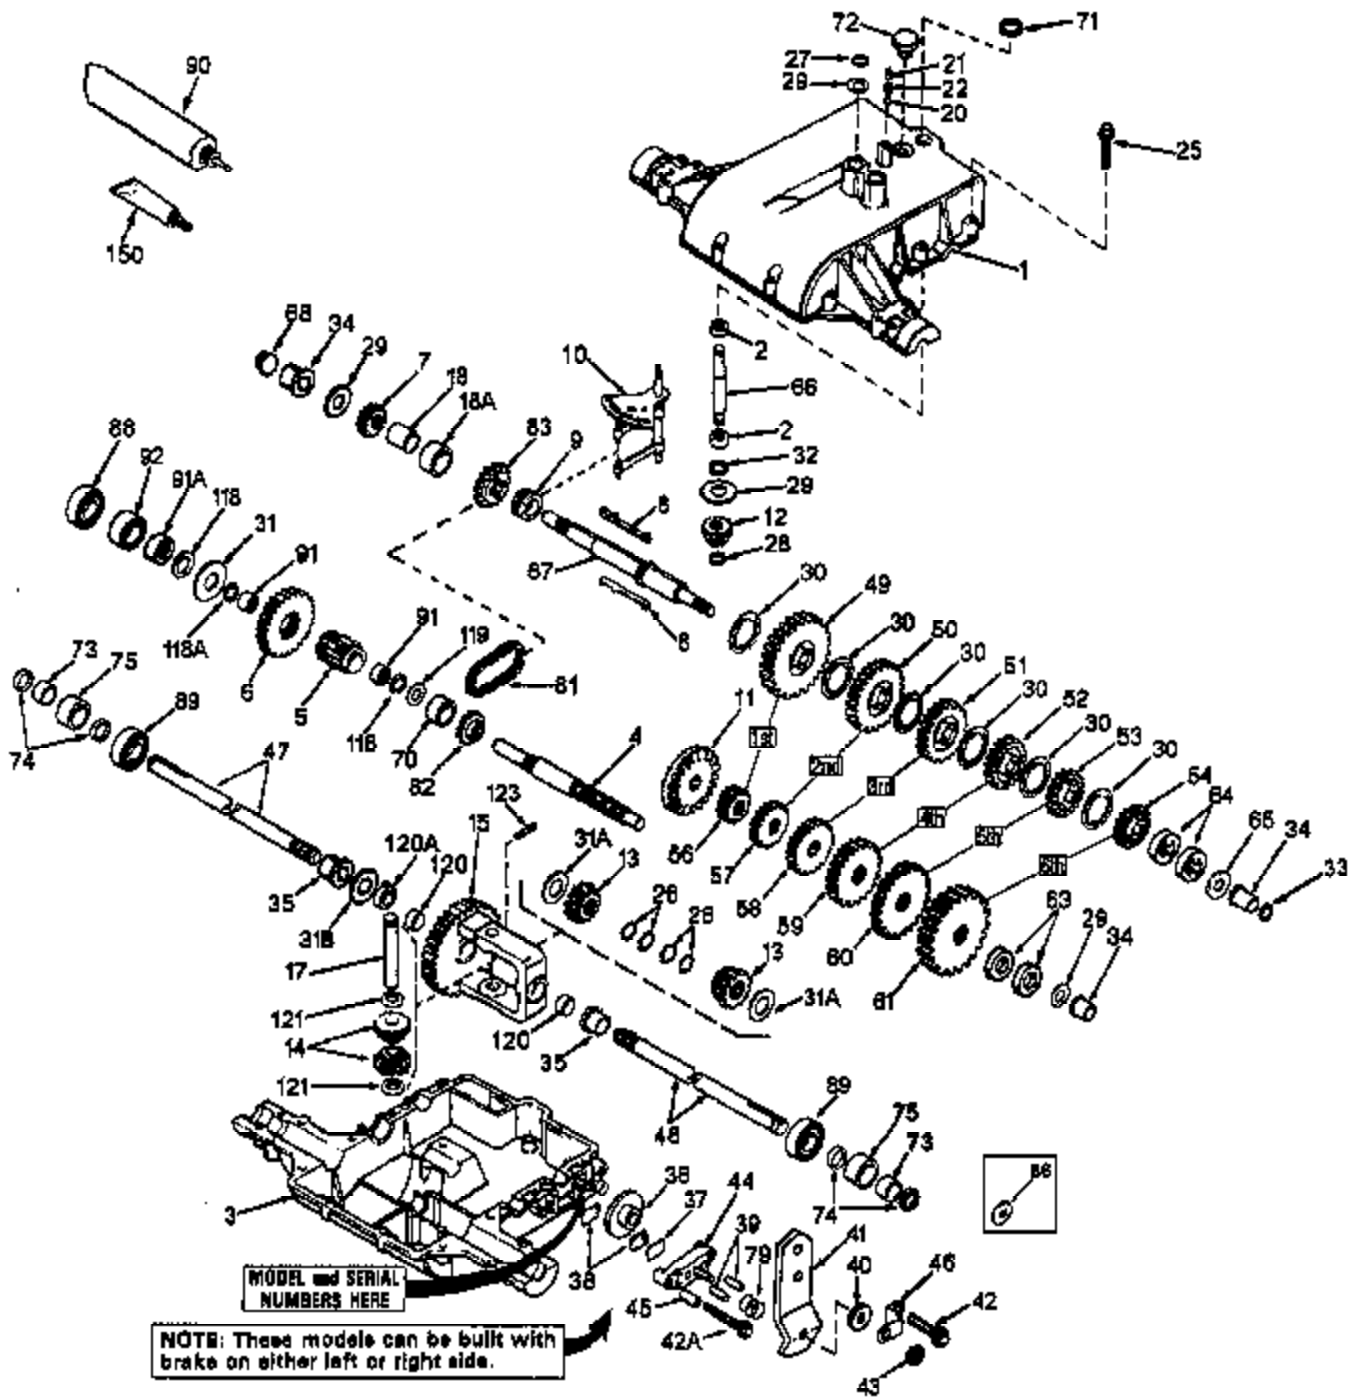

ILLUSTRATION SHOWS TYPICAL PARTS ONLY. ORDER BY PART NUMBER. PARTS NOT LISTED ARE SUPPLIED BY OEM.

47	48	47C	48C
47A	48A	47D	48D
47B	48B	47E	48E

Ref #	Part Number	Qty	Description
1	772078A	1	Transaxle Cover
2	780086A	2	Needle Bearing .625 ID
3	770071B	1	Transaxle Case
4	776204	1	Countershaft
5	778138	1	Output Pinion (15 teeth-steel)
6	778139	1	Output Gear (35 teeth)
7	778136	1	Spur Gear (15 teeth)
8	792089A	2	Shift Key
9	784266	1	Shift Collar
10	784290	1	Shift Fork
11	778137A	1	Bevel Gear (42 teeth)
12	778113A	1	Input Bevel Pinion (14 teeth)
13	778368	2	Bevel Gear (19 teeth) (Incl. 14)
14	778368	2	Bevel Pinion (13 teeth) (Incl. 13)
15	778175	1	Differential Gear (Incl. 120)
17	786034	1	Drive Pin
18	786074	1	Spacer .855 x 1.047
20	792077A	1	Steel Ball 5/16" DIA
21	792078	1	Set Screw 3/8-16 x 3/8"
22	792079	1	Spring
25	792073A	17	Screw 1/4-20 x 1-1/4"
26	792125	4	Retaining Ring (pkg of 2)
27	792035	1	Retaining Ring
28	788040	1	Retaining Ring
29	780072	4	Thrust Washer .627 ID x .031W
30	780108	5	Cup Washer 1.127 ID x .032W
31A	780001	2	Flat Washer .750 ID x .56W
31	780113	1	Flat Washer .690 ID x .091W
32	792001	1	"O" Ring .607 ID
33	788051A	2	"O" Ring .605 ID
34	780105A	3	Flanged Bushing .6255
35	780118A	1	Flanged Bushing .751
36	790003	1	Brake Disk
37	790007	1	Brake Pad Plate
38	799021	2	Brake Pad (pkg of 2)
39	786026	2	Dowel Pin 5/16 x 3/4
40	792076A	1	Flat Washer .312 ID x .059W
41	790022	1	Brake Lever
42	792073A	1	Screw 1/4-20 x 1-1/4"
42A	792085A	1	Screw 1/4-20 x 2-1/4"
43	792075	1	Locknut 5/16-24
44	790020	1	Brake Pad Holder
45	786067	1	Spacer .2625 x 1.0
46	786109	1	Brake Lever Bracket
47	774717	1	Axle (13" long)
48	774718	1	Axle (14-7/8" long)
49	778146A	1	Spur Gear (37 teeth)
50	778124A	1	Spur Gear (30 teeth)
51	778123A	1	Spur Gear (25 teeth)
52	778122A	1	Spur Gear (22 teeth)
53	778121A	1	Spur Gear (20 teeth)
56	778145	1	Spur Gear (12 teeth-steel)
57	778126A	1	Spur Gear (20 teeth)
58	778127A	1	Spur Gear (25 teeth)
59	778128A	1	Spur Gear (28 teeth)
60	778129A	1	Spur Gear (30 teeth)