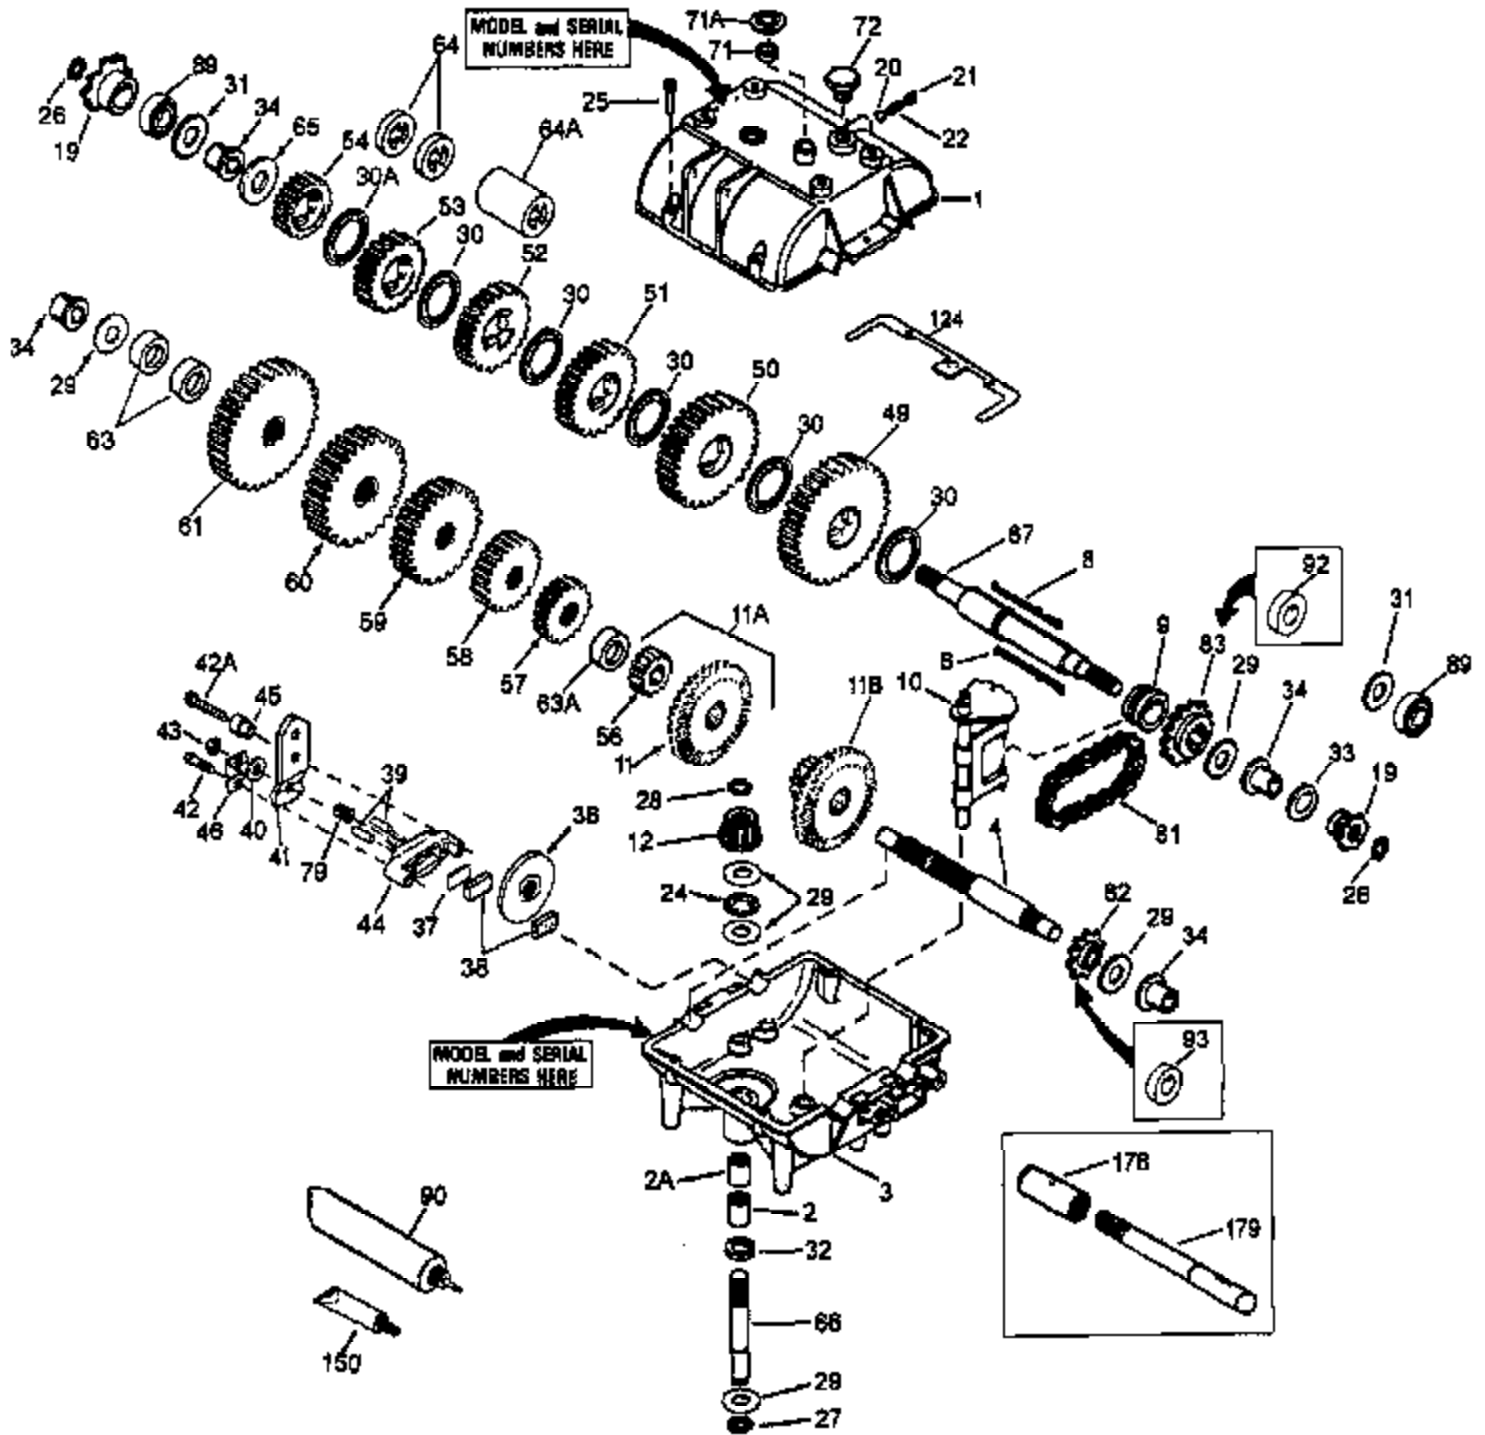

ILLUSTRATION SHOWS TYPICAL PARTS ONLY. ORDER BY PART NUMBER. PARTS NOT LISTED ARE SUPPLIED BY OEM.

Ref #	Part Number	Qty	Description
1	772099A		Transmission Cover
2A	780142		Needle Bearing
2	780086A		Needle Bearing
3	770090A		Transmission Case
4	776134		Countershaft
8	792089A		Shifter Key
9	784266		Shift Collar
10	784267		Shift Rod & Fork
11	778154		Bevel Gear (42 teeth-steel)
12	778176		Input Bevel Pinion
20	792077A		Steel Ball, 5/16" dia.
21	792078		Set Screw, 3/8-16 x 3/8"
22	792079	700-700-034	Spring Page 2 of 2
24	780071	Peerless	Thrust Bearing
25	792073A		Screw, 1/4-20 x 1-1/4"
27	792035		Retaining Ring
28	788040		Retaining Ring
29	780072		Thrust Washer
30A	780108		Thrust Washer
30	780108		Thrust Washer
31	780065		Thrust Washer
32	792001		"O" Ring
34	780105A		Flanged Bushing
49	778207A		Spur Gear (37 teeth-steel)
50	778206A		Spur Gear (35 teeth-steel)
51	778205A		Spur Gear (30 teeth-steel)
52	778204A		Spur Gear (25 teeth-steel)
53	778203A		Spur Gear (22 teeth-steel)
56	778145		Spur Gear (12 teeth-steel)
57	778199		Spur Gear (15 teeth-steel)
58	778200		Spur Gear (20 teeth-steel)
59	778201		Spur Gear (25 teeth-steel)
60	778202		Spur Gear (28 teeth-steel)
65	780139		Thrust Washer (stepped)
66	776135		Input Shaft (3-11/16" long)
67	776289A		Brake Shaft (8-13/16" long)
71	788069		Square Cut Seal
72	792074		Threaded Plug
81	786081		Roller Chain (No. 41 chain, 24 links)
82	786082		Sprocket (9 teeth)
83	786083		Sprocket (18 teeth)
89	780092		Ball Bearing
90	788067B		Grease (32 oz. bottle Bentonite greas e)
150	510334		Gasket Eliminator (Loctite #515)